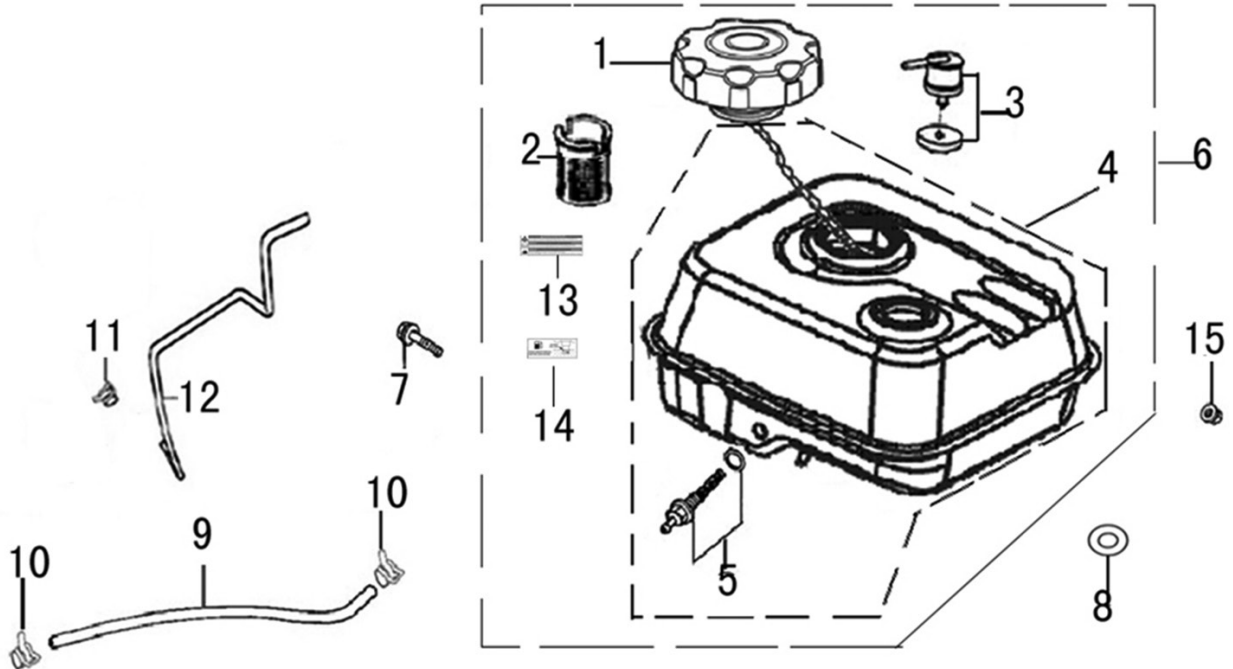

Fuel Tank

ITEM	PART NO.	QTY.	DESCRIPTION
1	0J88870127	1	CAP COMP., FUEL FILLER
2	0J35220133	1	FILTER, FUEL
3	0J88870128	1	VALVE, ROLL-OVER
4	0K10430122	1	TANK, FUEL W/ JOINT ASSY.
5	0J35220132	1	JOINT ASSY., FUEL TANK
6	0J88870129	1	TANK COMP., FUEL
7	0G84420268	1	BOLT, FLANGE, 6x25
8	0J35220171	2	WASHER, RUBBER
9	0K10460120	1	TUBE, FUEL
10	0J88870130	2	CLAMP, HOSE
11	0J88870132	1	CLAMP, HOSE
12	0K10460121	1	PIPE
13	N/A	1	WARNNING MARK
14	N/A	1	REMINDER MARK
15	0G84420272	2	NUT, FLANGE