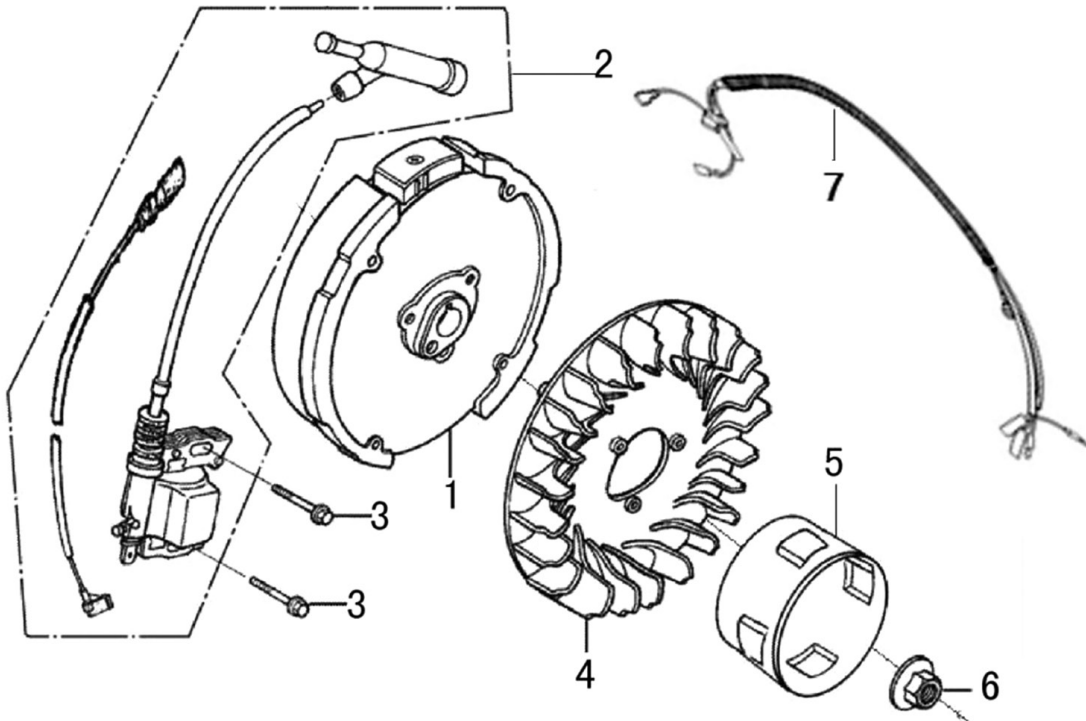

Flywheel

ITEM	PART NO.	QTY.	DESCRIPTION
1	0H95610115	1	FLYWHEEL
2	0J35220153	1	COIL ASSY., IGNITION
3	0G84420268	2	BOLT, FLANGE, 6x25
4	0J35230117	1	FAN, COOLING
5	0K10430121	1	PULLEY, STARTER
6	0J35220162	1	NUT, SPECIAL
7	0K6205	1	HARNESS, STOP SWITCH