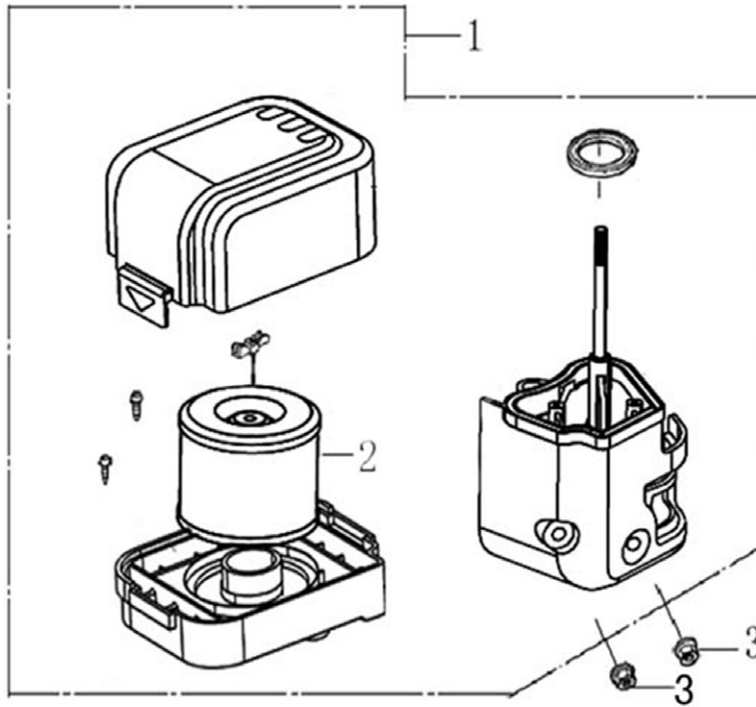

Air Cleaner

ITEM	PART NO.	QTY.	DESCRIPTION
1	0K10460119	1	AIR CLEANER ASSY
2	0J88870125	1	ELEMENT, AIR CLEANER
3	0G84420272	2	NUT, FLANGE, 6MM