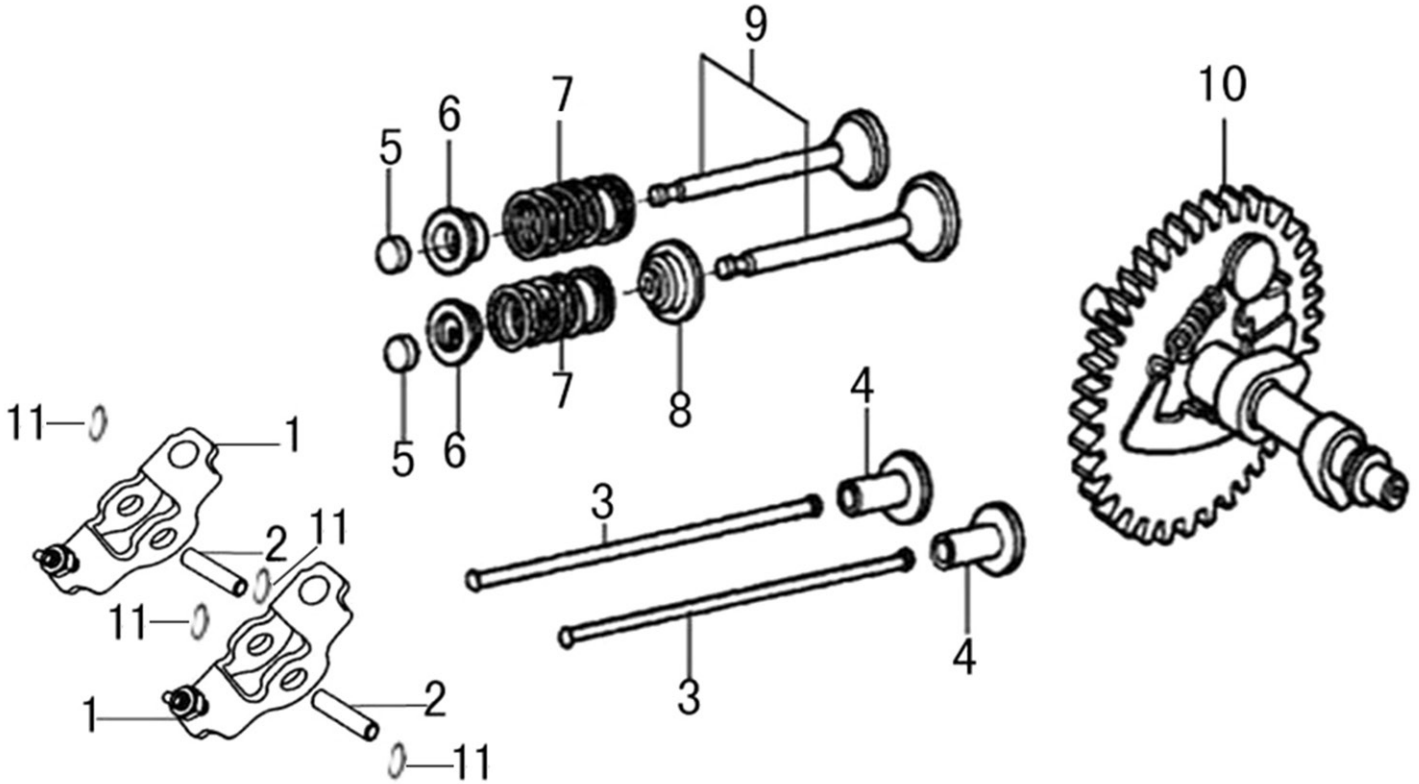

Cylinder Head

ITEM	PART NO.	QTY.	DESCRIPTION
1	0J88870101	1	HEAD, CYLINDER
2	0J35220159	2	BOLT, STUD, INTAKE
3	0J35220165	2	PIN, DOWEL
4	0K10430110	1	GASKET, CYLINDER HEAD
5	0G84420210	2	BOLT, STUD, EXHAUST
6	0J00620106	1	PLUG, SPARK
7	0J35220158	4	BOLT, FLANGE HEAD, 8*60
8	0J88870103	1	GASKET, HEAD COVER
9	0J88870104	1	COVER, HEAD
10	0G84420217	4	BOLT, FLANGE, 6*14
11	0J88870105	1	TUBE, BREATHER
12	0J88870107	1	GASKET, BREATHER CHAMBER
13	0J88870106	1	CAP, BREATHER CHAMBER
14	0J88870108	1	OIL STRAINER

## Crankcase

ITEM	PART NO.	QTY.	DESCRIPTION
1	OK44430110	1	CRANKCASE - 212CC
2	OJ35220166	1	SEAL, OIL 25x41.25x6
3	OJ35220164	2	WASHER, DRAIN PLUG
4	OJ35220111	2	BOLT, DRAIN PLUG
5	OJ35250337	1	CABLE CLEAT
6	OJ47870118	1	WASHER, PLAIN
7	OG84420219	1	PIN, LOCK
8	OJ47870119	1	SHAFT, GOVERNOR ARM
9	OJ88870110	1	GOVERNOR GEAR ASSY.
10	OJ35230139	1	BEARING, RADIAL BALL

## Crankshaft and Piston

ITEM	PART NO.	QTY.	DESCRIPTION
1	0K10430113	1	RING SET, PISTON
2	0J47870127	2	CLIP, PISTON PIN
3	0K10430114	1	PISTON
4	0J47870129	1	PIN, PISTON
5	0J47870130	2	BOLT, CONNECTING ROD
6	0J47870131	1	ROD ASSY., CONNECTING
7	0G84420119	1	KEY, SPECIAL WOODRUFF
8	0K10430115	1	CRANKSHAFT COMP
9	0J88870117	1	KEY, CRANKSHAFT
10	0H95590122	1	HOOP STRIP

Rocker and Camshaft

ITEM	PART NO.	QTY.	DESCRIPTION
1	0J88870120	2	ARM, ROCKER
2	0J88870119	2	SHAFT, VALVE ROCKER
3	0J88870121	2	ROD, PUSH
4	0J35220122	2	LIFTER VALVE
5	0J35230114	2	ROTATOR, VALVE
6	0J35220118	2	RETAINER, VALVE SPRING
7	0J35220117	2	SPRING, VALVE
8	0J35220119	1	SEAL, GUIDE
9	0J35230140	1	VALVE SET
10	0J47870133	1	CAMSHAFT ASSY.
11	0K10430117	4	SPLIT WASHER