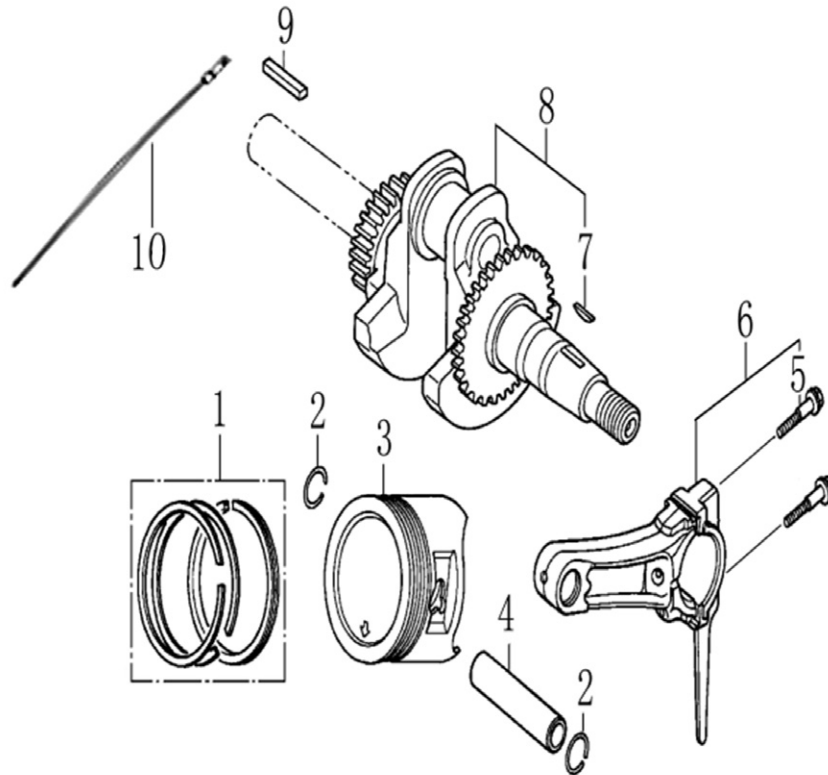

Cylinder Head

ITEM	PART NO.	QTY.	DESCRIPTION
1	0J88870101	1	HEAD, CYLINDER
2	0J35220159	2	BOLT, STUD, INTAKE
3	0J35220165	2	PIN, DOWEL
4	0K10430110	1	GASKET, CYLINDER HEAD
5	0G84420210	2	BOLT, STUD, EXHAUST
6	0J00620106	1	PLUG, SPARK
7	0J35220158	4	BOLT, FLANGE HEAD, 8*60
8	0J88870103	1	GASKET, HEAD COVER
9	0J88870104	1	COVER, HEAD
10	0G84420217	4	BOLT, FLANGE, 6*14
11	0J88870105	1	TUBE, BREATHER
12	0J88870107	1	GASKET, BREATHER CHAMBER
13	0J88870106	1	CAP, BREATHER CHAMBER
14	0J88870108	1	OIL STRAINER

Crankcase Cover

ITEM	PART NO.	QTY.	DESCRIPTION
1	0J35230110	2	DIPSTICK/ WASHER ASSY.
2	0J35230136	6	BOLT, FLANGE
3	0J88870111	1	COVER, CRANKCASE
4	0J35220166	1	SEAL, OIL
5	0J35230139	1	BEARING, RADIAL BALL
6	0J35230138	2	PIN, DOWEL
7	0J88870112	1	GASKET, CRANKCASE CVR

## Crankshaft and Piston

ITEM	PART NO.	QTY.	DESCRIPTION
1	0K10430113	1	RING SET, PISTON
2	0J47870127	2	CLIP, PISTON PIN
3	0K10430114	1	PISTON
4	0J47870129	1	PIN, PISTON
5	0J47870130	2	BOLT, CONNECTING ROD
6	0J47870131	1	ROD ASSY., CONNECTING
7	0G84420119	1	KEY, SPECIAL WOODRUFF
8	0K10430115	1	CRANKSHAFT COMP
9	0J88870117	1	KEY, CRANKSHAFT
10	0H95590122	1	HOOP STRIP

Rocker and Camshaft

ITEM	PART NO.	QTY.	DESCRIPTION
1	0J88870120	2	ARM, ROCKER
2	0J88870119	2	SHAFT, VALVE ROCKER
3	0J88870121	2	ROD, PUSH
4	0J35220122	2	LIFTER VALVE
5	0J35230114	2	ROTATOR, VALVE
6	0J35220118	2	RETAINER, VALVE SPRING
7	0J35220117	2	SPRING, VALVE
8	0J35220119	1	SEAL, GUIDE
9	0J35230140	1	VALVE SET
10	0J47870133	1	CAMSHAFT ASSY.
11	0K10430117	4	SPLIT WASHER