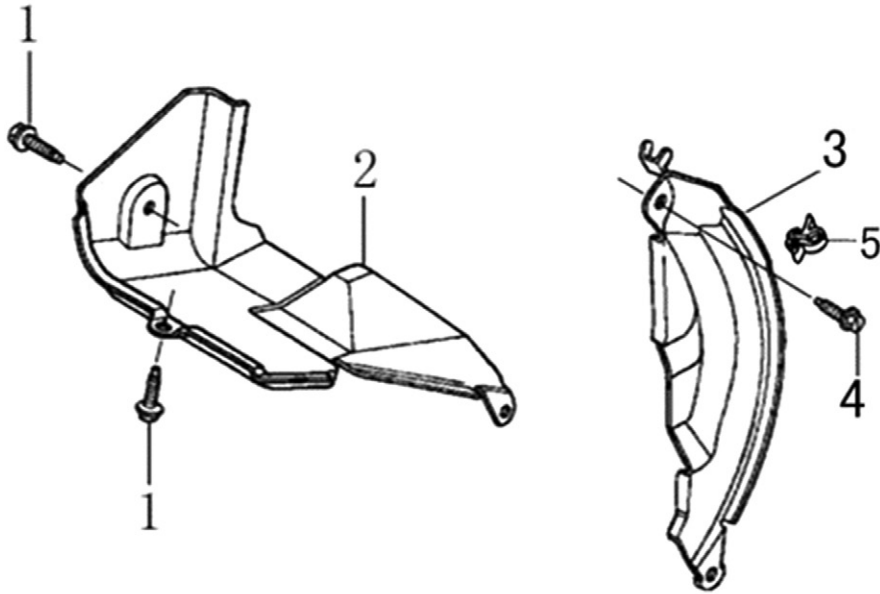

Shrouds

ITEM	PART NO.	QTY.	DESCRIPTION
1	0G84420241	2	BOLT, FLANGE 6x8
2	0J47870113	1	SHROUD COMP
3	0K40510113	1	PLATE, SIDE
4	0J35220156	1	BOLT, FLANGE, 6x20
5	0J35220172	1	LOCATION CABLE CLIP