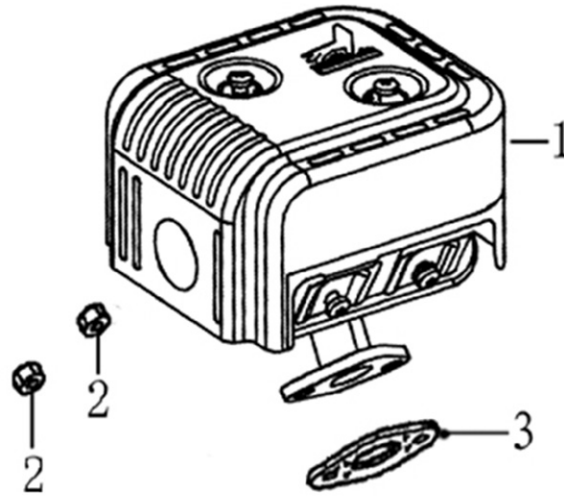

Muffler

ITEM	PART NO.	QTY.	DESCRIPTION
1	0J88870126	1	MUFFLER ASSY.
2	0J35220161	2	NUT, HEX.
3	0J35220144	1	GASKET, MUFFLER