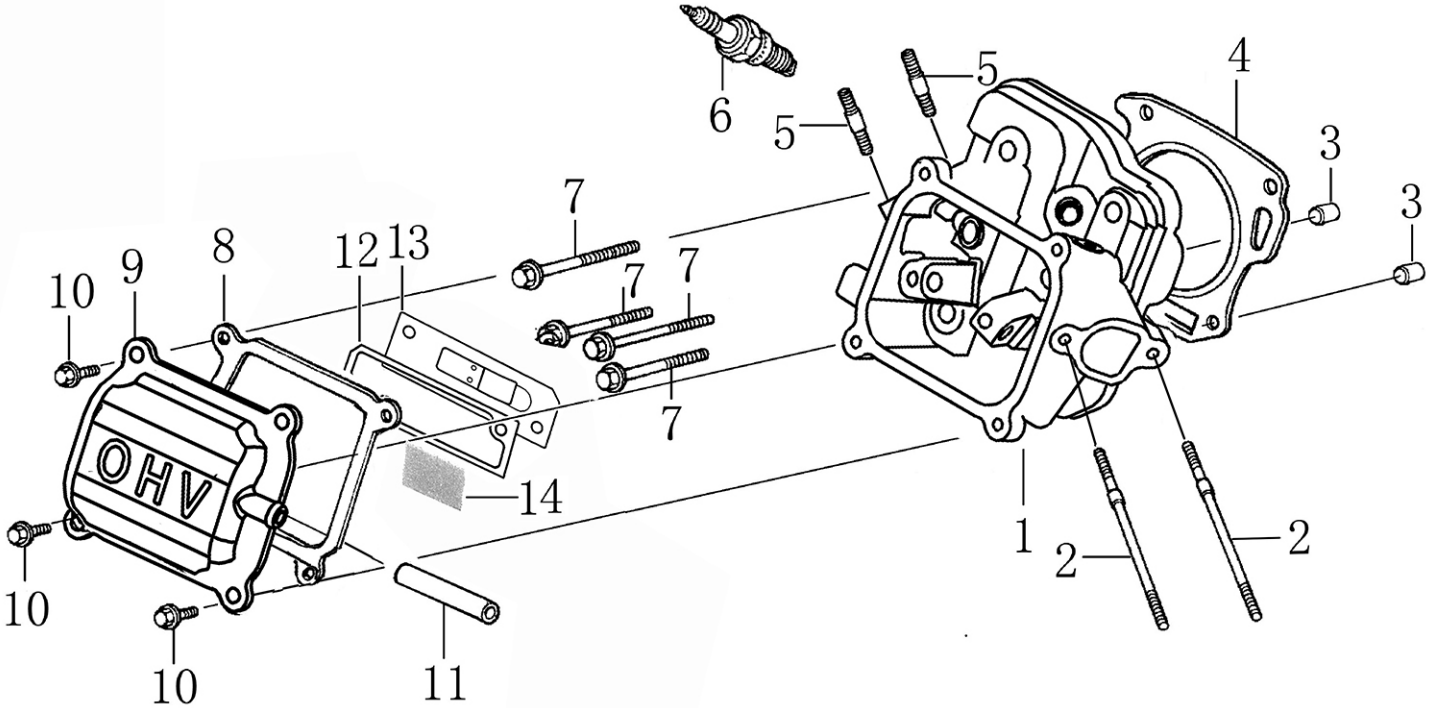

Cylinder Head

ITEM	PART NO.	QTY.	DESCRIPTION
1	0J88870101	1	HEAD, CYLINDER
2	0J35220159	2	BOLT, STUD, INTAKE
3	0J35220165	2	PIN, DOWEL
4	0K10430110	1	GASKET, CYLINDER HEAD
5	0G84420210	2	BOLT, STUD, EXHAUST
6	0J00620106	1	PLUG, SPARK
7	0J35220158	4	BOLT, FLANGE HEAD, 8*60
8	0J88870103	1	GASKET, HEAD COVER
9	0J88870104	1	COVER, HEAD
10	0G84420217	4	BOLT, FLANGE, 6*14
11	0J88870105	1	TUBE, BREATHER
12	0J88870107	1	GASKET, BREATHER CHAMBER
13	0J88870106	1	CAP, BREATHER CHAMBER
14	0J88870108	1	OIL STRAINER

## Crankcase

ITEM	PART NO.	QTY.	DESCRIPTION
1	OK44430110	1	CRANKCASE - 212CC
2	OJ35220166	1	SEAL, OIL 25x41.25x6
3	OJ35220164	2	WASHER, DRAIN PLUG
4	OJ35220111	2	BOLT, DRAIN PLUG
5	OJ35250337	1	CABLE CLEAT
6	OJ47870118	1	WASHER, PLAIN
7	OG84420219	1	PIN, LOCK
8	OJ47870119	1	SHAFT, GOVERNOR ARM
9	OJ88870110	1	GOVERNOR GEAR ASSY.
10	OJ35230139	1	BEARING, RADIAL BALL

## Crankshaft and Piston

ITEM	PART NO.	QTY.	DESCRIPTION
1	0K10430113	1	RING SET, PISTON
2	0J47870127	2	CLIP, PISTON PIN
3	0K10430114	1	PISTON
4	0J47870129	1	PIN, PISTON
5	0J47870130	2	BOLT, CONNECTING ROD
6	0J47870131	1	ROD ASSY., CONNECTING
7	0G84420119	1	KEY, SPECIAL WOODRUFF
8	0K10430115	1	CRANKSHAFT COMP
9	0J88870117	1	KEY, CRANKSHAFT
10	0H95590122	1	HOOP STRIP

Rocker and Camshaft

ITEM	PART NO.	QTY.	DESCRIPTION
1	0J88870120	2	ARM, ROCKER
2	0J88870119	2	SHAFT, VALVE ROCKER
3	0J88870121	2	ROD, PUSH
4	0J35220122	2	LIFTER VALVE
5	0J35230114	2	ROTATOR, VALVE
6	0J35220118	2	RETAINER, VALVE SPRING
7	0J35220117	2	SPRING, VALVE
8	0J35220119	1	SEAL, GUIDE
9	0J35230140	1	VALVE SET
10	0J47870133	1	CAMSHAFT ASSY.
11	0K10430117	4	SPLIT WASHER