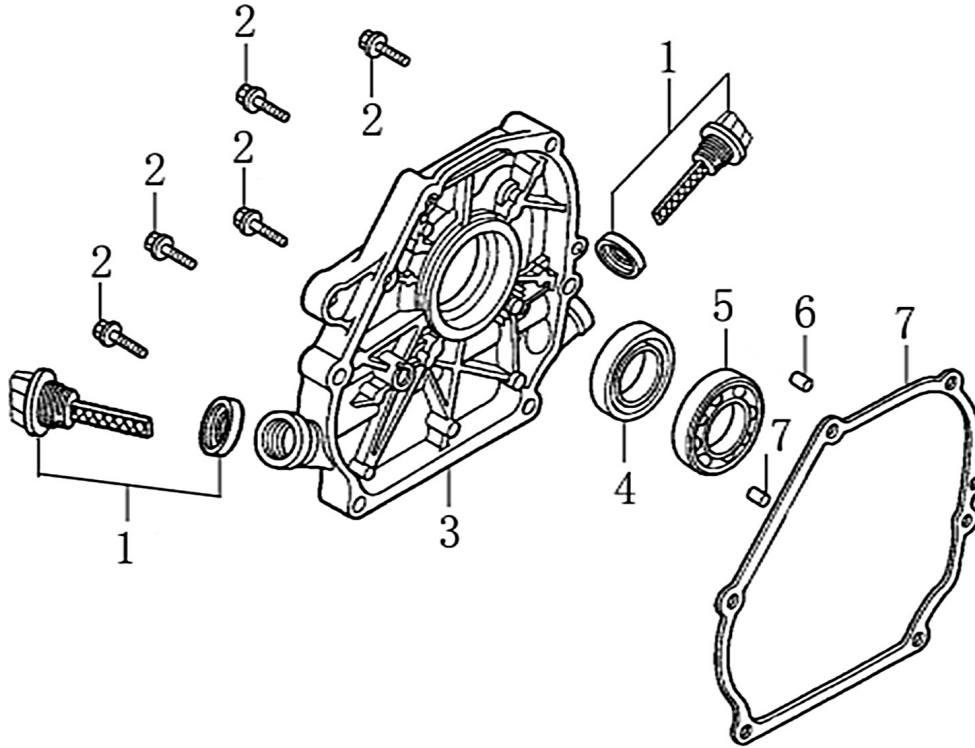

Crankcase Cover

ITEM	PART NO.	QTY.	DESCRIPTION
1	0J35230110	2	DIPSTICK/ WASHER ASSY.
2	0J35230136	6	BOLT, FLANGE
3	0J88870111	1	COVER, CRANKCASE
4	0J35220166	1	SEAL, OIL
5	0J35230139	1	BEARING, RADIAL BALL
6	0J35230138	2	PIN, DOWEL
7	0J88870112	1	GASKET, CRANKCASE CVR