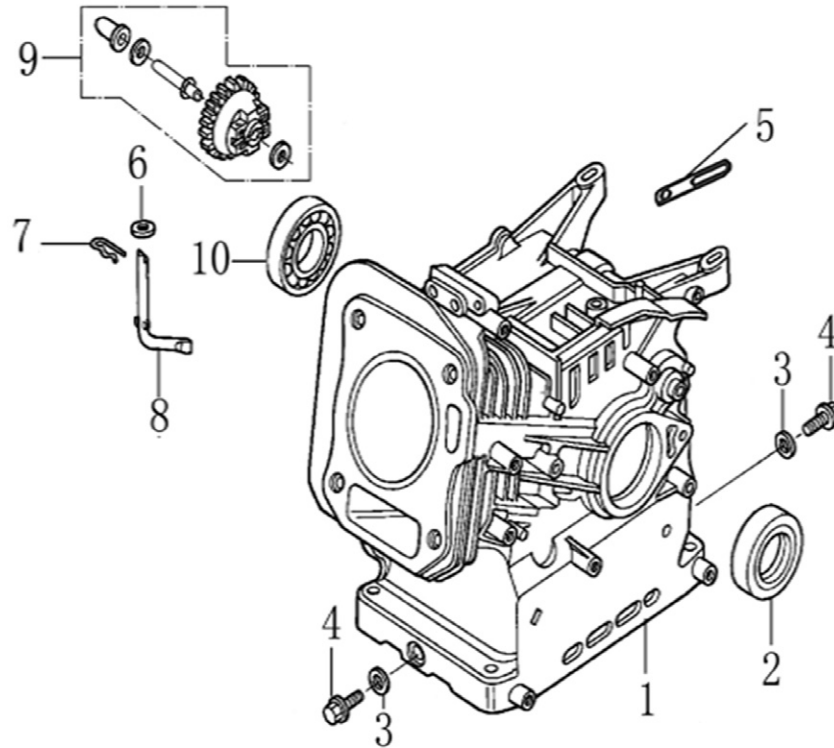

Cylinder Head

ITEM	PART NO.	QTY.	DESCRIPTION
1	0J88870101	1	HEAD, CYLINDER
2	0J35220159	2	BOLT, STUD, INTAKE
3	0J35220165	2	PIN, DOWEL
4	0K10430110	1	GASKET, CYLINDER HEAD
5	0G84420210	2	BOLT, STUD, EXHAUST
6	0J00620106	1	PLUG, SPARK
7	0J35220158	4	BOLT, FLANGE HEAD, 8*60
8	0J88870103	1	GASKET, HEAD COVER
9	0J88870104	1	COVER, HEAD
10	0G84420217	4	BOLT, FLANGE, 6*14
11	0J88870105	1	TUBE, BREATHER
12	0J88870107	1	GASKET, BREATHER CHAMBER
13	0J88870106	1	CAP, BREATHER CHAMBER
14	0J88870108	1	OIL STRAINER

## Crankcase

ITEM	PART NO.	QTY.	DESCRIPTION
1	OK44430110	1	CRANKCASE - 212CC
2	OJ35220166	1	SEAL, OIL 25x41.25x6
3	OJ35220164	2	WASHER, DRAIN PLUG
4	OJ35220111	2	BOLT, DRAIN PLUG
5	OJ35250337	1	CABLE CLEAT
6	OJ47870118	1	WASHER, PLAIN
7	OG84420219	1	PIN, LOCK
8	OJ47870119	1	SHAFT, GOVERNOR ARM
9	OJ88870110	1	GOVERNOR GEAR ASSY.
10	OJ35230139	1	BEARING, RADIAL BALL

## Crankshaft and Piston

ITEM	PART NO.	QTY.	DESCRIPTION
1	0K10430113	1	RING SET, PISTON
2	0J47870127	2	CLIP, PISTON PIN
3	0K10430114	1	PISTON
4	0J47870129	1	PIN, PISTON
5	0J47870130	2	BOLT, CONNECTING ROD
6	0J47870131	1	ROD ASSY., CONNECTING
7	0G84420119	1	KEY, SPECIAL WOODRUFF
8	0K10430115	1	CRANKSHAFT COMP
9	0J88870117	1	KEY, CRANKSHAFT
10	0H95590122	1	HOOP STRIP

Rocker and Camshaft

ITEM	PART NO.	QTY.	DESCRIPTION
1	0J88870120	2	ARM, ROCKER
2	0J88870119	2	SHAFT, VALVE ROCKER
3	0J88870121	2	ROD, PUSH
4	0J35220122	2	LIFTER VALVE
5	0J35230114	2	ROTATOR, VALVE
6	0J35220118	2	RETAINER, VALVE SPRING
7	0J35220117	2	SPRING, VALVE
8	0J35220119	1	SEAL, GUIDE
9	0J35230140	1	VALVE SET
10	0J47870133	1	CAMSHAFT ASSY.
11	0K10430117	4	SPLIT WASHER