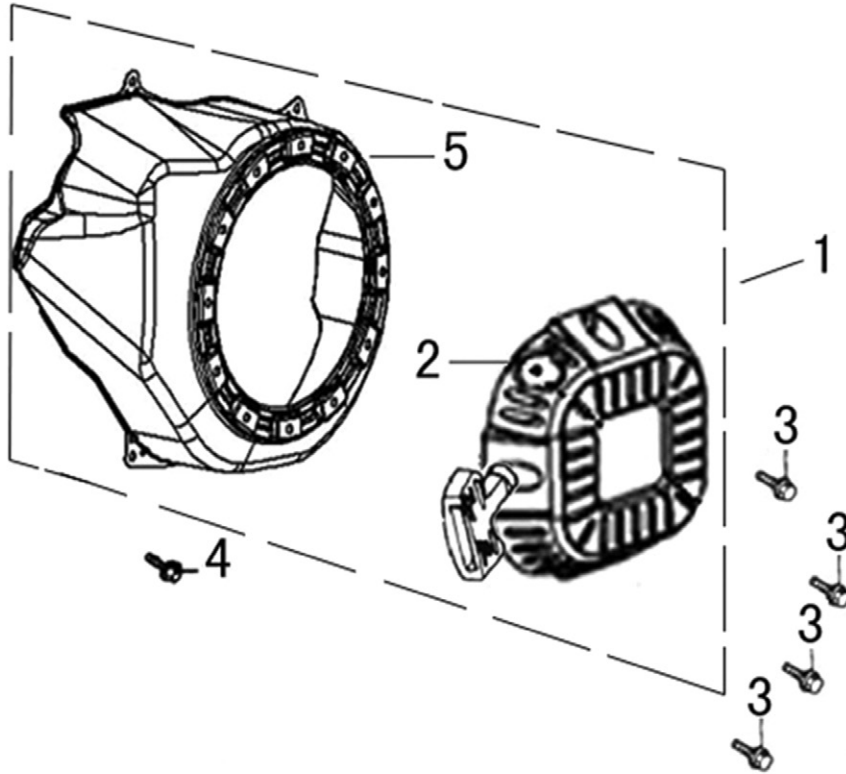

Starter

ITEM	PART NO.	QTY.	DESCRIPTION
1	0K55140110	1	STARTER, RECOIL W/HSNG
2	0K40510117	1	STARTER ASSY., RECOIL
3	0G84420241	4	BOLT, FLANGE 6x8
4	0J35220157	4	BOLT, FLANGE 6x10
5	0K55140111	1	HOUSING, FAN BLOWER