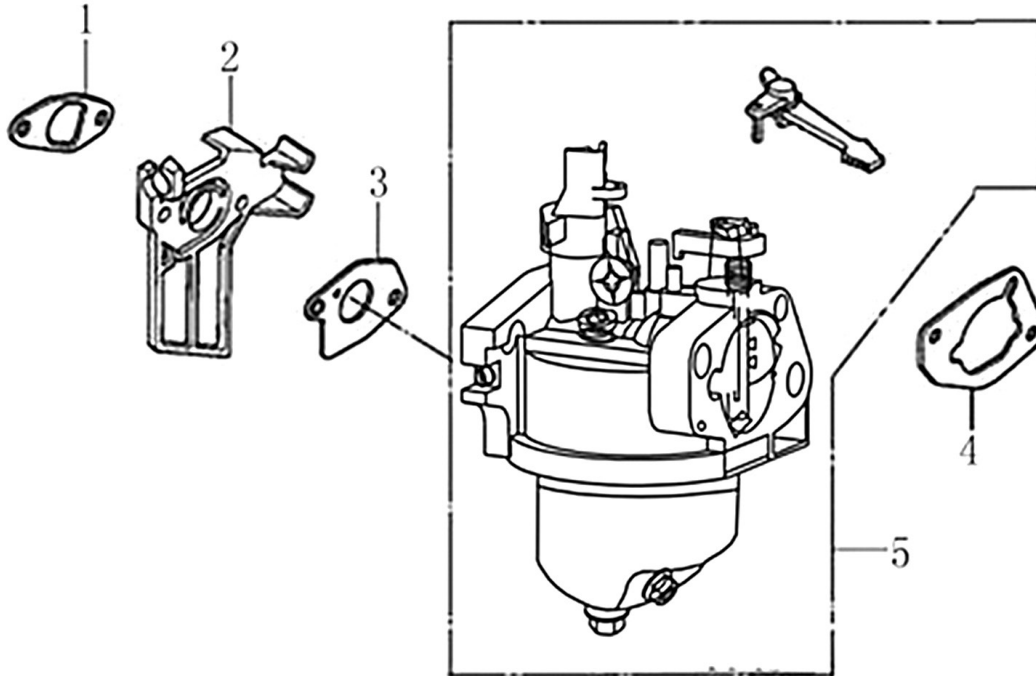

212cc ENGINE

Carburetor

ITEM	PART NO.	QTY.	DESCRIPTION
1	0J35220128	1	GASKET, INSULATOR
2	0K49010110	1	INSULATOR, CARBURETOR
3	0J35220127	1	GASKET, CARBURETOR
4	0J35220129	1	SPACER COMP., AIR CLEANER
5	0K10460114	1	CARBURETOR