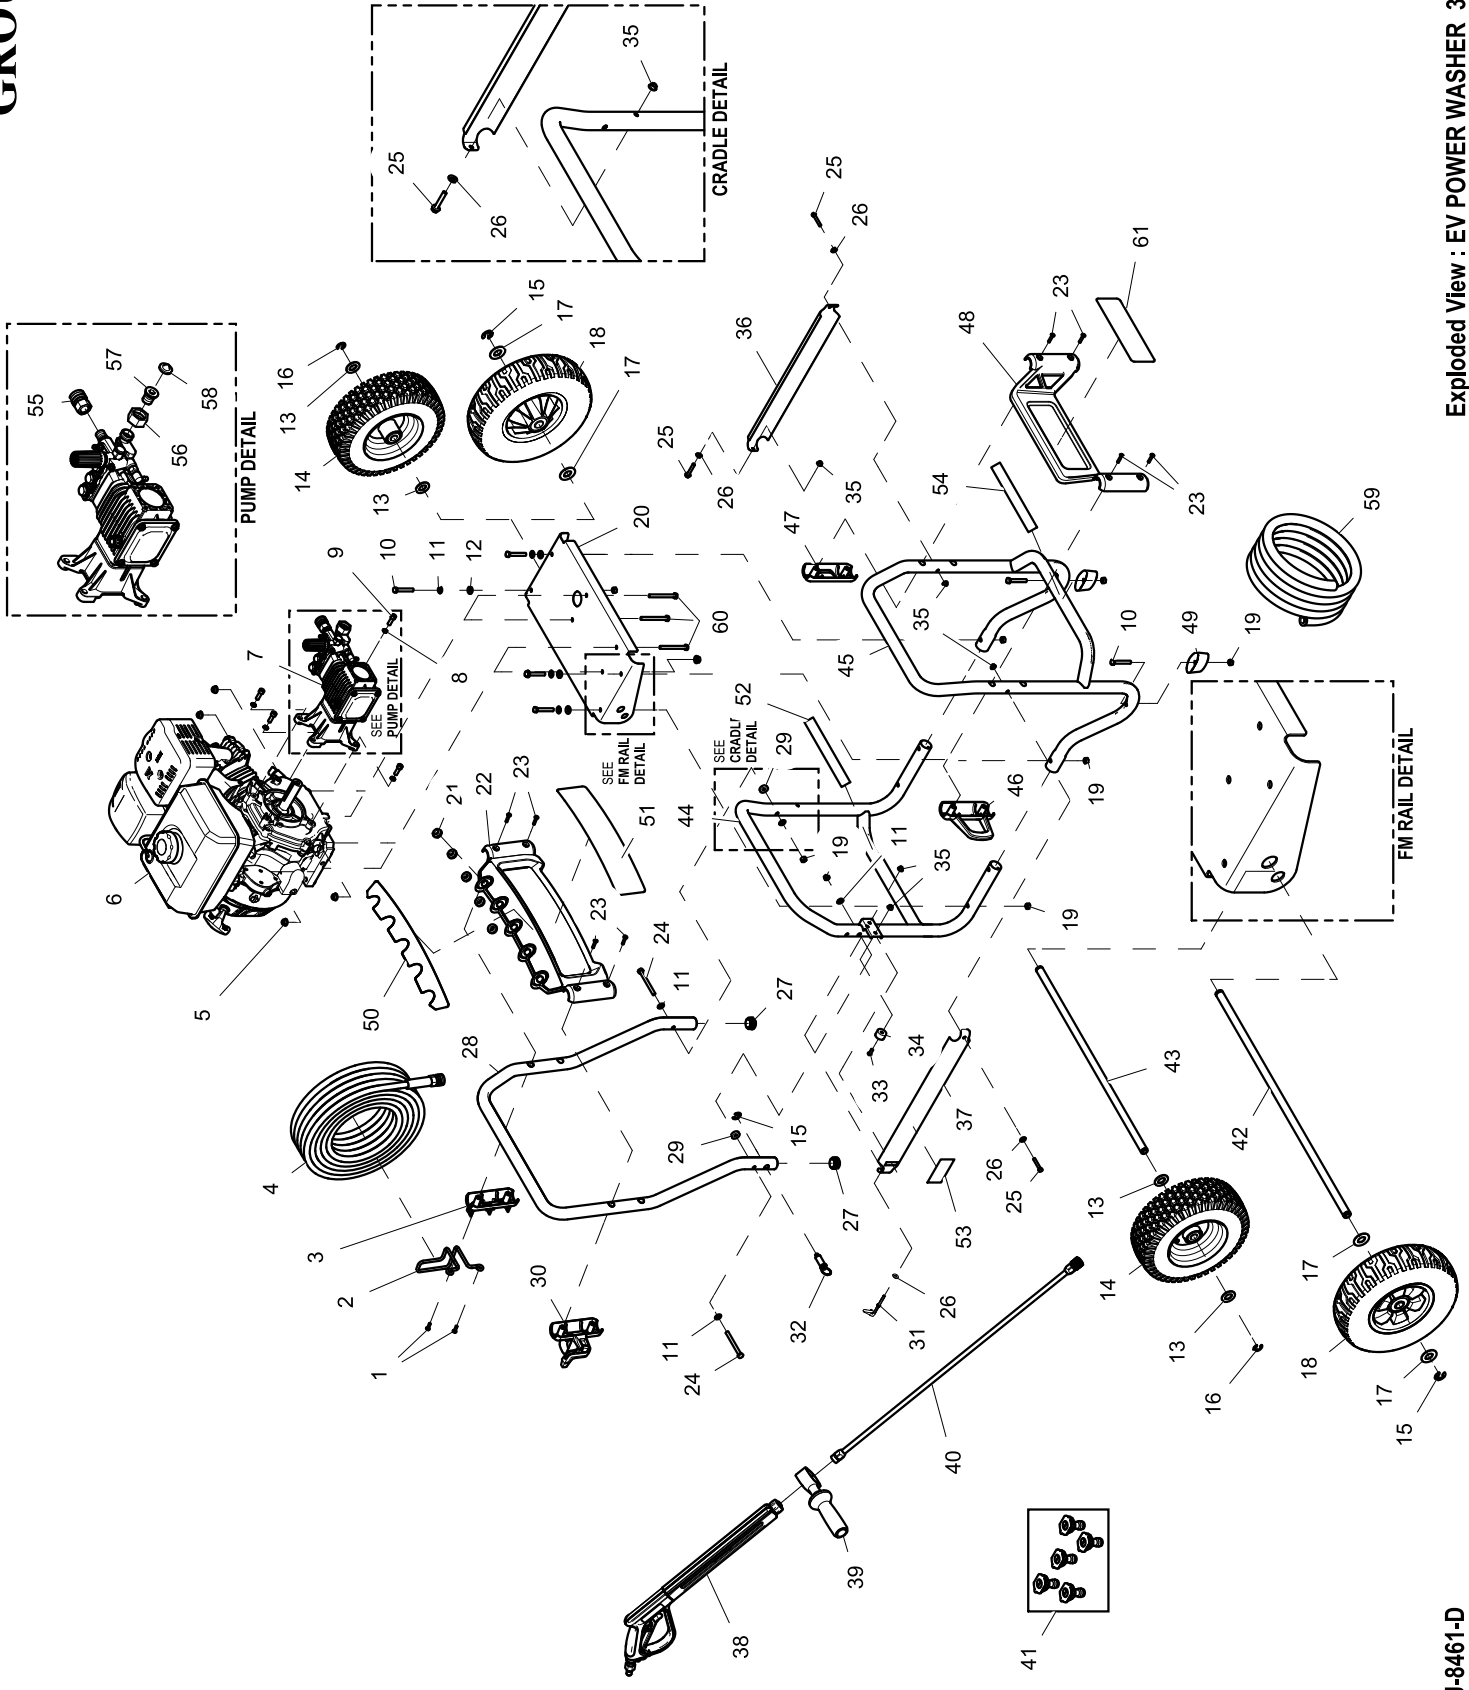

GROUP

EXPLODED VIEW: EV POWER WASHER 3800/4200

DRAWING #: 0K4564

GROUP EV

ITEM	PART#	QTY.	DESCRIPTION
1	0J1545	2	SCREW BHSP M6-2.5 X 19MM
2	0J0211	1	HOOK GP HOSE
3	0H9637A	1	BILLBOARD CAP W/HOSE HOOK ORG
4	0K5465A	1	HOSE 3/8" X 35' W/QC DISK (3800 PSI)
	0K5465	1	HOSE 3/8" X 50' W/QC DISK (4200PSI)
5	067989	4	NUT HEX FL WHIZ M8-1.25
6	0K4510	1	ENGINE (3800 PSI)
	0K3133	1	ENGINE (4200 PSI)
7	0K1669	1	PUMP TRIPLEX 3.3 GPM (3800 PSI)
	0J0480	1	PUMP, TRIPLEX (4200 PSI)
8	092479	4	WASHER LOCK M8 RIBBED
9	0J3315	4	SCREW SHC M8-1.25 X 25 C8.8 ZP
10	0J3317	6	SCREW HHC M8-1.25X55 8.8 BL ZP
11	022145	8	WASHER FLAT 5/16-M8 ZINC
12	0D4417	4	WASHER, RUBBER 1/4" X 1/8" THK
13	045900	4	WASHER FLAT 3/4 ZINC (4200 PSI)
14	0K4506	2	WHEEL, 12.8"OD PNUM 3/4"OD AXL (4200 PSI)
15	0J2686	3	RING, SNAP - 5/8" TYPE E (3800 PSI)
	0J2686	1	RING, SNAP - 5/8" TYPE E (4200 PSI)
16	0J3255	2	RING, SNAP - 3/4" TYPE E (4200 PSI)
17	022247	4	WASHER FLAT 5/8 ZINC (3800 PSI)
18	0H9589B	2	WHEEL 10"D X 3" (3800 PSI)
19	049820	8	NUT HEX LOCK M8-1.25 NY INS
20	0J6839	1	FM RAIL-ENGINE GP SERIES
21	0J3079	5	GROMMET-NOZZLE
22	0H9620A	1	BILLBOARD-UPPER ORG
23	0J1544	8	SCREW BHSP M6-2.5 X 25MM
24	061906	2	SCREW HHC M8-1.25 X 85 C8.8
25	051753	3	SCREW HHC M6-1.0 X 40 C8.8 FTH
26	022473	4	WASHER FLAT 1/4-M6 ZINC
27	0H9731	2	TUBE END CAP - 1-1/4" OD TUBE
28	0H9601	1	TUBE-GP HANDLE
29	0J0688	2	WASHER, NYLON .325 X .875 X .25
30	0J0141A	1	BILLBOARD CAP W/GUN HOOK ORG
31	0J2422	1	ASSY-WIRE PULL START CORD
32	0J0050	1	PULL PIN ASSEMBLY
33	0J5086	1	SCREW BHSC M6-1.0 X 20 ZP
34	0J5254	1	BUMPER-HANDLE STOP
35	0E8388	5	NUT HEX FL WHIZ M6-1.0
36	0J5156A	1	BRACKET-SIDE W/O CUTOUT
37	0J5156B	1	BRACKET-SIDE W/CUTOUT
38	0J7554	1	GUN ASSY-W/RIBS (3800 psi)
	0K6183	1	GUN ASSY-W/RIBS (4200 psi)
39	0J1052	1	GUN SUPPORT HANDLE
40	0H9625A	1	LANCE ASSY-33" LONG SS
41	0H9617T	1	KIT-NOZZLE 035/037 (3800 PSI)
	0H9617E	1	KIT-NOZZLE (4200 PSI)
42	0H9603B	1	AXLE, 5/8" DIA (3800 PSI)
43	0J3252	1	AXLE, 3/4" DIA (4200 PSI)
44	0H9765	1	WLDMNT, GP TUBE FRAME RR
45	0H9592	1	WLDMNT, GP TUBE FRAME FT
46	0J0140A	1	BILLBOARD CAP W/WAND HOOK ORG
47	0J0139A	1	BILLBOARD CAP W/O HOOK ORG
48	0H9623A	1	BILLBOARD-LOWER BLANK
49	0G9055A	2	FOOT
50	0K1437A	1	DECAL-NOZZLE ID LG PRO (MATTE) (3800/4200 PSI)
51	0K1440C	1	DECAL-GENERAC (3800 PSI)
	0K1440D	1	DECAL-GENERAC (4200 PSI)
52	0J3376	1	DECAL QUICK START GP
53	0J3452	1	DECAL-ON/OFF
54	0J3375	1	DECAL QUICK START GP
55	0H9568	1	COUPLING-FEMALE QDISK
56	0J1445	1	NUT-GARDEN HOSE INLET
57	0J1443	1	NIPPLE-GARDEN HOSE INLET
58	0J1444	1	SCREEN-GARDEN HOSE INLET
59	0J5710	1	DETERGENT HOSE AND FILTER
60	089230	4	SCREW HHFC M8-1.25 X 35 G8.8
61	0K4636	1	DECAL, GENERAC LOGO