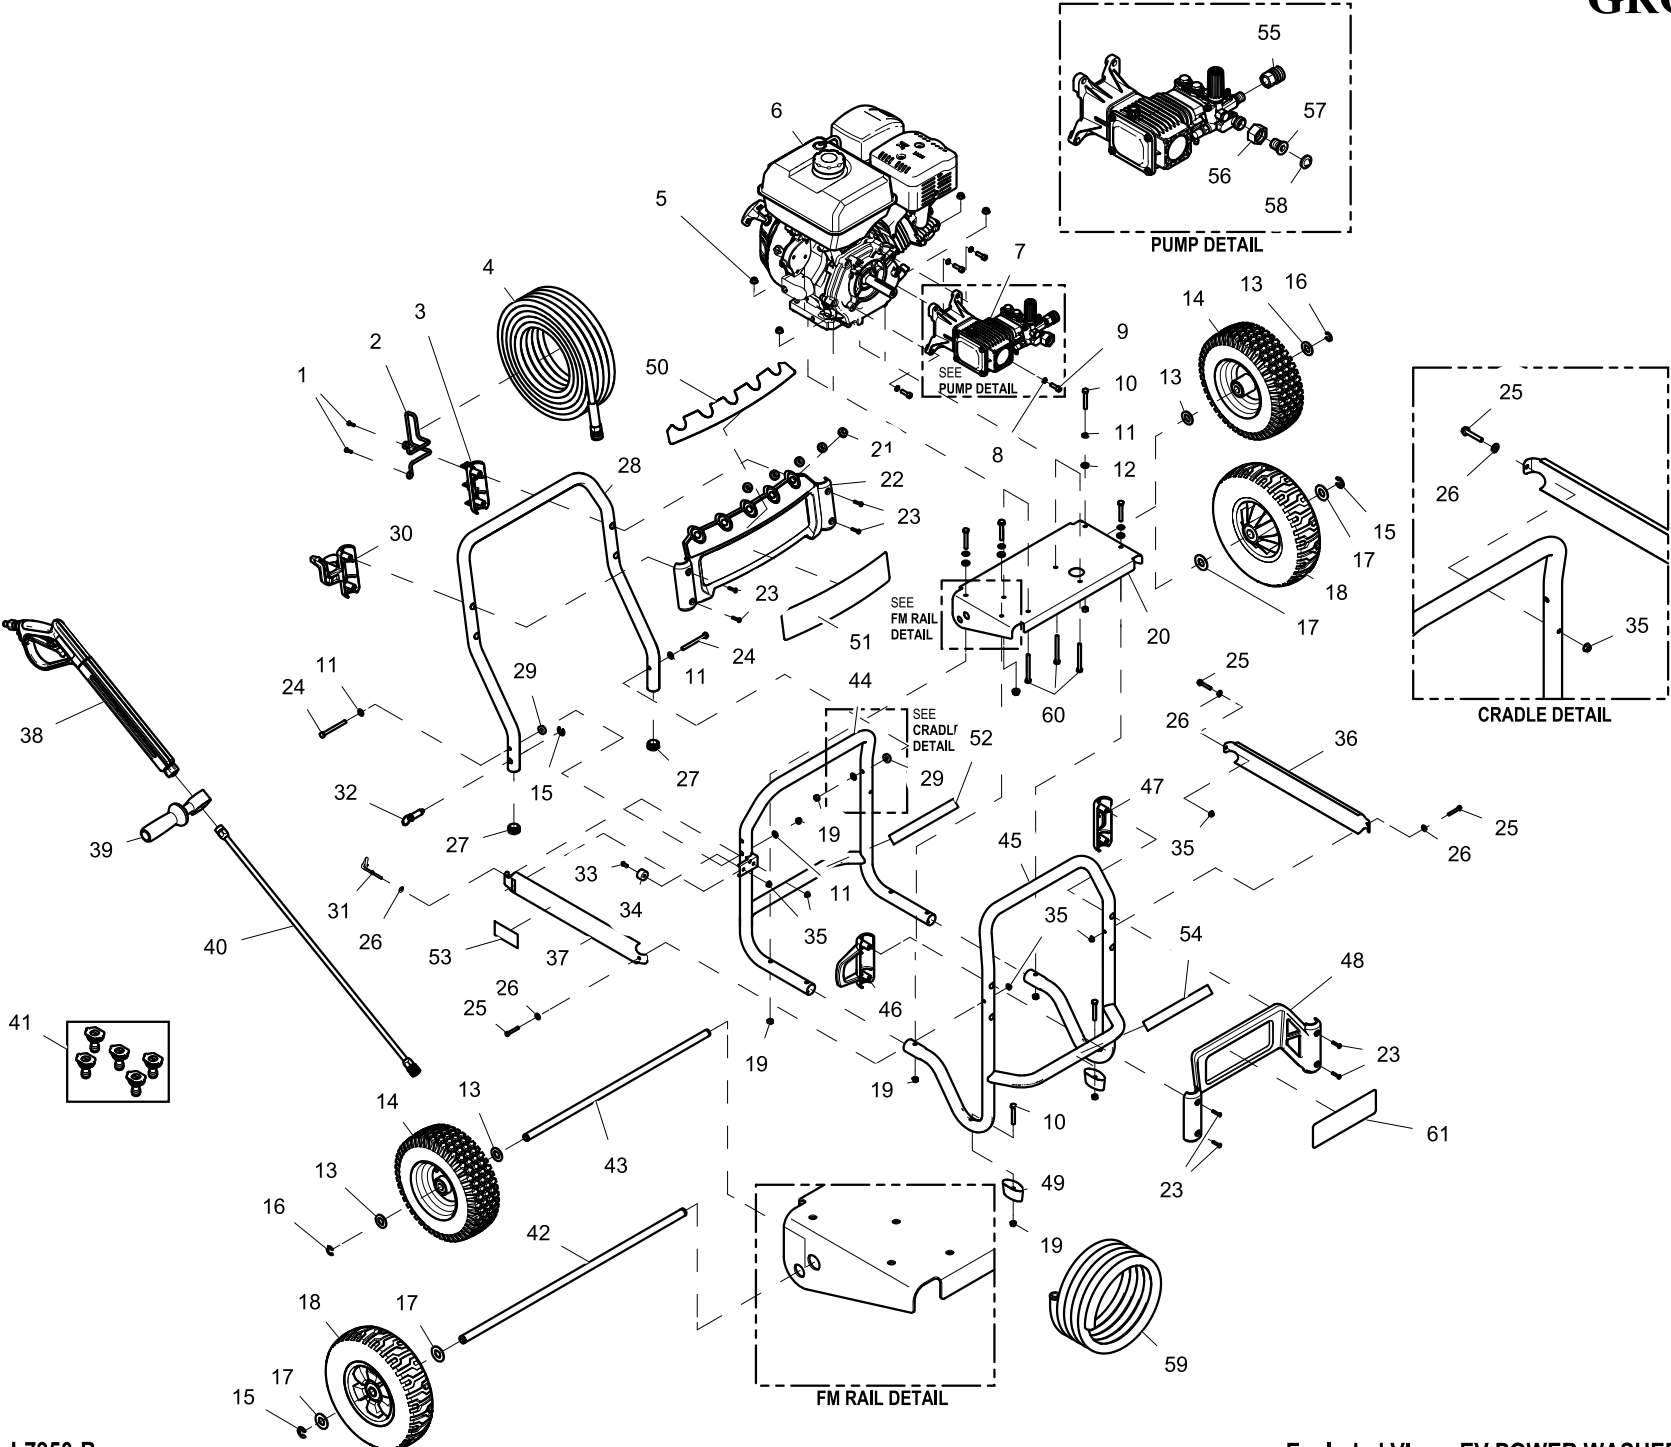

GROUP

EXPLODED VIEW: EV POWER WASHER 3800/4200

DRAWING #: 0K4564

GROUP EV

ITEM	PART#	QTY.	DESCRIPTION
1	0J1545	2	SCREW BHSP M6-2.5 X 19MM
2	0J0211	1	HOOK GP HOSE
3	0H9637A	1	BILLBOARD CAP W/HOSE HOOK ORG
4	0K5465A	1	HOSE 3/8" X 35' W/QC DISK (3800 PSI)
	0K5465	1	HOSE 3/8" X 50' W/QC DISK (4200PSI)
5	067989	4	NUT HEX FL WHIZ M8-1.25
6	0K4510	1	ENGINE (3800 PSI)
	0K3133	1	ENGINE (4200 PSI)
7	0K1669	1	PUMP TRIPLEX 3.3 GPM (3800 PSI)
	0J0480	1	PUMP, TRIPLEX (4200 PSI)
8	092479	4	WASHER LOCK M8 RIBBED
9	0J3315	4	SCREW SHC M8-1.25 X 25 C8.8 ZP
10	0J3317	6	SCREW HHC M8-1.25X55 8.8 BL ZP
11	022145	8	WASHER FLAT 5/16-M8 ZINC
12	0D4417	4	WASHER, RUBBER 1/4" X 1/8" THK
13	045900	4	WASHER FLAT 3/4 ZINC (4200 PSI)
14	0K4506	2	WHEEL, 12.8"OD PNUM 3/4"OD AXL (4200 PSI)
15	0J2686	3	RING, SNAP - 5/8" TYPE E (3800 PSI)
16	0J3255	2	RING, SNAP - 3/4" TYPE E (4200 PSI)
17	022247	4	WASHER FLAT 5/8 ZINC (3800 PSI)
18	0H9589A	2	WHEEL 10"D X 3" NVR FLT IND GR (3800 PSI)
19	049820	8	NUT HEX LOCK M8-1.25 NY INS
20	0J6839	1	FM RAIL-ENGINE GP SERIES
21	0J3079	5	GROMMET-NOZZLE
22	0H9620A	1	BILLBOARD-UPPER ORG
23	0J1544	8	SCREW BHSP M6-2.5 X 25MM
24	061906	2	SCREW HHC M8-1.25 X 85 C8.8
25	051753	3	SCREW HHC M6-1.0 X 40 C8.8 FTH
26	022473	4	WASHER FLAT 1/4-M6 ZINC
27	0H9731	2	TUBE END CAP - 1-1/4" OD TUBE
28	0H9601	1	TUBE-GP HANDLE
29	0J0688	2	WASHER, NYLON .325 X .875 X .25
30	0J0141A	1	BILLBOARD CAP W/GUN HOOK ORG
31	0J2422	1	ASSY-WIRE PULL START CORD
32	0J0050	1	PULL PIN ASSEMBLY
33	0J5086	1	SCREW BHSC M6-1.0 X 20 ZP
34	0J5254	1	BUMPER-HANDLE STOP
35	0E8388	5	NUT HEX FL WHIZ M6-1.0
36	0J5156A	1	BRACKET-SIDE W/O CUTOUT
37	0J5156B	1	BRACKET-SIDE W/CUTOUT
38	0J7554	1	GUN ASSY-W/RIBS (3800 psi)
	0K6183	1	GUN ASSY-W/RIBS (4200 psi)
39	0J1052	1	GUN SUPPORT HANDLE
40	0H9625A	1	LANCE ASSY-33" LONG SS
41	0H9617D	1	KIT-NOZZLE (3800 PSI)
	0H9617E	1	KIT-NOZZLE (4200 PSI)
42	0H9603B	1	AXLE, 5/8" DIA (3800 PSI)
43	0J3252	1	AXLE, 3/4" DIA (4200 PSI)
44	0H9765	1	WLDMNT, GP TUBE FRAME RR
45	0H9592	1	WLDMNT, GP TUBE FRAME FT
46	0J0140A	1	BILLBOARD CAP W/WAND HOOK ORG
47	0J0139A	1	BILLBOARD CAP W/O HOOK ORG
48	0H9623A	1	BILLBOARD-LOWER BLANK
49	0G9055A	2	FOOT
50	0K1437A	1	DECAL-NOZZLE ID LG PRO (MATTE) (3800/4200 PSI)
51	0K1440C	1	DECAL-GENERAC (3800 PSI)
	0K1440D	1	DECAL-GENERAC (4200 PSI)
52	0J3376	1	DECAL QUICK START GP
53	0J3452	1	DECAL-ON/OFF
54	0J3375	1	DECAL QUICK START GP
55	0H9568	1	COUPLING-FEMALE QDISK
56	0J1445	1	NUT-GARDEN HOSE INLET
57	0J1443	1	NIPPLE-GARDEN HOSE INLET
58	0J1444	1	SCREEN-GARDEN HOSE INLET
59	0J5710	1	DETERGENT HOSE AND FILTER
60	089230	4	SCREW HHFC M8-1.25 X 35 G8.8
61	0K4636	1	DECAL, GENERAC LOGO