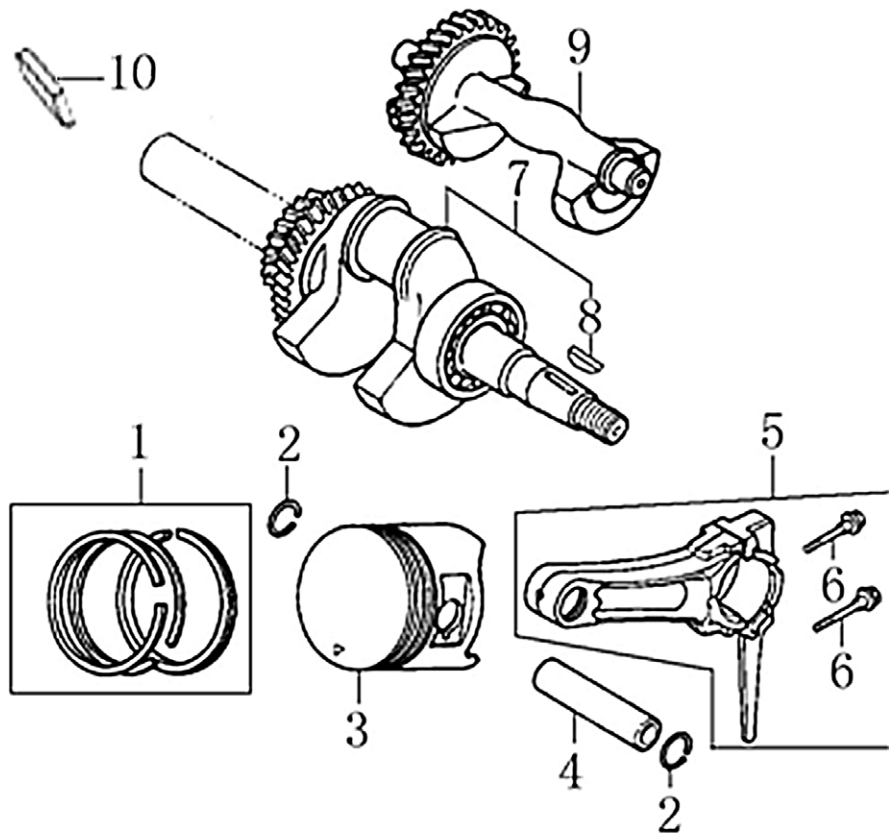

Cylinder Head

ITEM	PART NO.	QTY.	DESCRIPTION
1	0J35240147	6	BOLT, FLANGE
2	0J39340112	1	COVER, HEAD
3	0J39340113	1	GASKET, HEAD COVER
4	0K22930128	1	TUBE, BREATHER
5	0G84420211	4	BOLT, FLANGE HEAD 10x80
6	0K22930126	2	BOLT, STUD, EXHAUST
7	0J00620106	1	SPARK PLUG
8	0K31330110	1	HEAD, CYLINDER
9	0J00620107	1	GASKET, CYLINDER HEAD
10	0G84420212	2	PIN, DOWEL
11	0J35240148	2	BOLT, STUD, INTAKE

Crankcase Cover

ITEM	PART NO.	QTY.	DESCRIPTION
1	0J35250110	2	DIPSTICK W/WASHER
2	0G84420229	7	BOLT, FLANGE 8X40
3	0G84420116	1	SEAL, OIL 35x52x7
4	0K22930110	1	COVER, CRANKCASE
5	0G84420115	1	GASKET,CRANKCASE COVER
6	0G84420228	2	DOWEL PIN 8x12
7	0G84420221	1	GOVERNOR ASSY.
8	0G84420117	1	BEARING, BALL 6207
9	0G84420118	1	BEARING, BALL 6202

420cc ENGINE

Crankshaft and Piston

ITEM	PART NO.	QTY.	DESCRIPTION
1	0J28790111	1	RING SET, PISTON
2	0G84420237	2	CLIP, PISTON PIN
3	0K22930111	1	PISTON
4	0G84420238	1	PIN, PISTON
5	0J00620113	1	CONNECTING ROD ASSY
6	0G84420236	2	BOLT, CONNECTING ROD
7	0K22930112	1	CRANKSHAFT ASSY
8	0G84420119	1	KEY, SPECIAL WOODRUFF
9	0J00620111	1	WEIGHT, BALANCER
10	0K22930117	1	KEY, CRANKSHAFT

Rocker and Camshaft

ITEM	PART NO.	QTY.	DESCRIPTION
1	0J39430124	1	ROCKER ARM ASSY.
2	0J39430125	1	ROCKER ARM ASSY.
3	0J93060101	2	SHAFT, VALVE ROCKER
4	0J39430127	2	ROD, PUSH
5	0G84420174	2	LIFTER, VALVE
6	0G84420122	2	ROTATOR, VALVE
7	0G84420239	4	KEEPER, VALVE
8	0G84420123	2	RETAINER, VALVE SPRING
9	0G84420124	2	SPRING, VALVE
10	0G84420125	1	SEAT, VALVE SPRING
11	0G84420128	1	SEAL, VALVE STEM
12	0J39430126	1	VALVE SET
13	0G8442F114	1	CAMSHAFT ASSY
14	0J93060102	2	CIRCLIP ROCKER SHAFT
15	0K22930113	1	RETAINER, ROCKER ARM SHAFT
16	0G84420194	1	BOLT, FLANGE 6×12