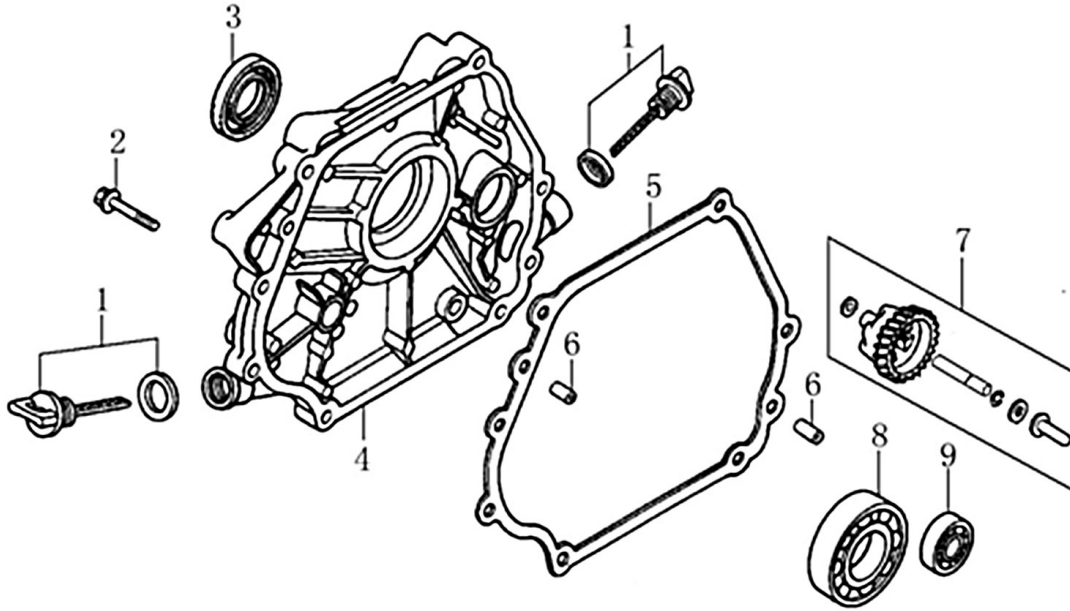

Crankcase Cover

ITEM	PART NO.	QTY.	DESCRIPTION
1	0J35250110	2	DIPSTICK W/WASHER
2	0G84420229	7	BOLT, FLANGE 8X40
3	0G84420116	1	SEAL, OIL 35x52x7
4	0K22930110	1	COVER, CRANKCASE
5	0G84420115	1	GASKET,CRANKCASE COVER
6	0G84420228	2	DOWEL PIN 8x12
7	0G84420221	1	GOVERNOR ASSY.
8	0G84420117	1	BEARING, BALL 6207
9	0G84420118	1	BEARING, BALL 6202