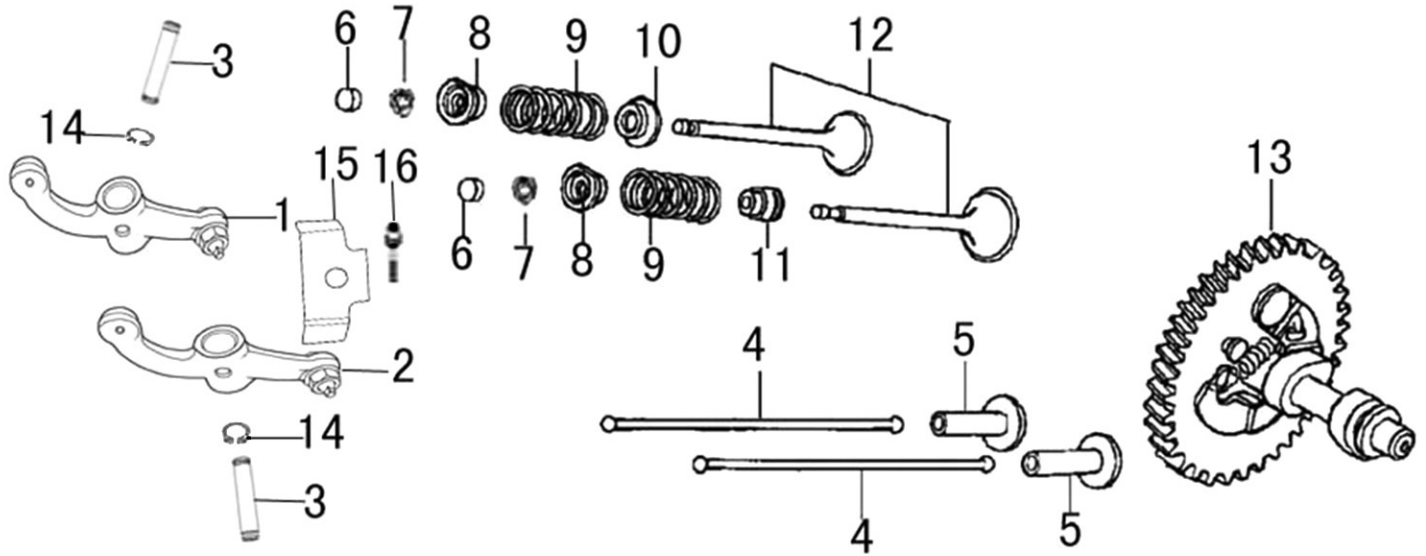

Cylinder Head

ITEM	PART NO.	QTY.	DESCRIPTION
1	0J35240147	6	BOLT, FLANGE
2	0J39340112	1	COVER, HEAD
3	0J39340113	1	GASKET, HEAD COVER
4	0K22930128	1	TUBE, BREATHER
5	0G84420211	4	BOLT, FLANGE HEAD 10x80
6	0K22930126	2	BOLT, STUD, EXHAUST
7	0J00620106	1	SPARK PLUG
8	0K31330110	1	HEAD, CYLINDER
9	0J00620107	1	GASKET, CYLINDER HEAD
10	0G84420212	2	PIN, DOWEL
11	0J35240148	2	BOLT, STUD, INTAKE

420cc ENGINE

Crankshaft and Piston

ITEM	PART NO.	QTY.	DESCRIPTION
1	0J28790111	1	RING SET, PISTON
2	0G84420237	2	CLIP, PISTON PIN
3	0K22930111	1	PISTON
4	0G84420238	1	PIN, PISTON
5	0J00620113	1	CONNECTING ROD ASSY
6	0G84420236	2	BOLT, CONNECTING ROD
7	0K22930112	1	CRANKSHAFT ASSY
8	0G84420119	1	KEY, SPECIAL WOODRUFF
9	0J00620111	1	WEIGHT, BALANCER
10	0K22930117	1	KEY, CRANKSHAFT

Rocker and Camshaft

ITEM	PART NO.	QTY.	DESCRIPTION
1	0J39430124	1	ROCKER ARM ASSY.
2	0J39430125	1	ROCKER ARM ASSY.
3	0J93060101	2	SHAFT, VALVE ROCKER
4	0J39430127	2	ROD, PUSH
5	0G84420174	2	LIFTER, VALVE
6	0G84420122	2	ROTATOR, VALVE
7	0G84420239	4	KEEPER, VALVE
8	0G84420123	2	RETAINER, VALVE SPRING
9	0G84420124	2	SPRING, VALVE
10	0G84420125	1	SEAT, VALVE SPRING
11	0G84420128	1	SEAL, VALVE STEM
12	0J39430126	1	VALVE SET
13	0G8442F114	1	CAMSHAFT ASSY
14	0J93060102	2	CIRCLIP ROCKER SHAFT
15	0K22930113	1	RETAINER, ROCKER ARM SHAFT
16	0G84420194	1	BOLT, FLANGE 6×12

420cc ENGINE

Flywheel and Ignition

ITEM	PART NO.	QTY.	DESCRIPTION
1	0G84420150	1	COIL ASSY., IGNITION
2	0G84420267	1	GROMMET, CORD
3	0G84420268	2	BOLT, FLANGE, M6X25
4	0J25910111	1	FLYWHEEL
5	0G84420147	1	FAN, COOLING
6	0G84420148	1	PULLEY, STARTER
7	0G84420149	1	NUT, SPECIAL, 16MM
8	0J35220172	1	HOLDER, STOP SWITCH