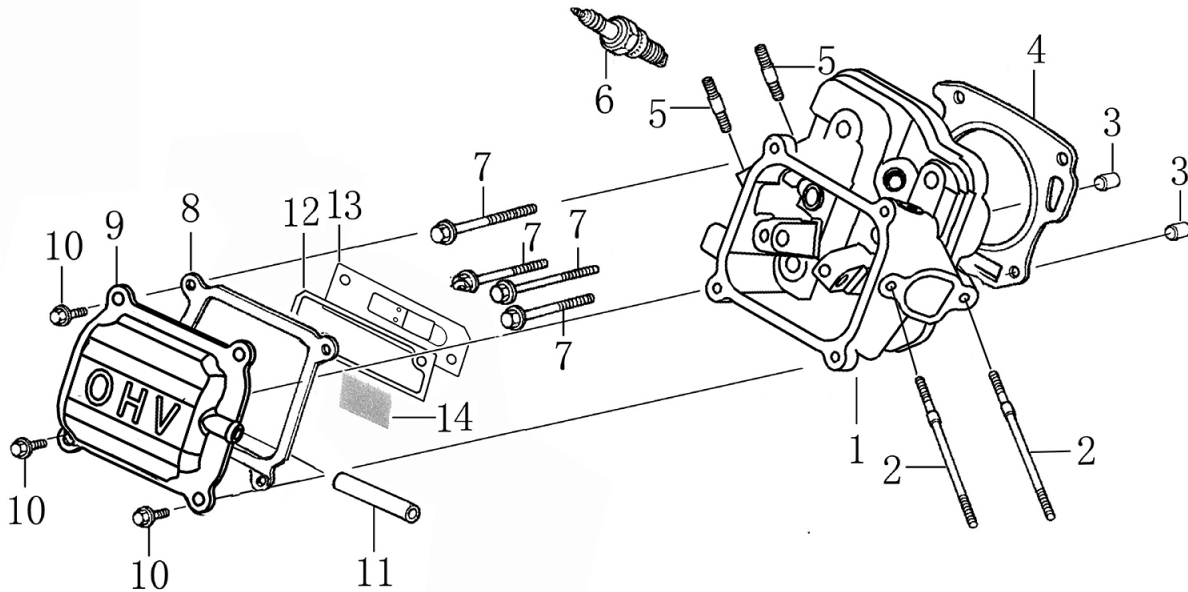

Cylinder Head

ITEM	PART NO.	QTY.	DESCRIPTION
1	0J88870101	1	HEAD, CYLINDER
2	0J35220159	2	BOLT, STUD, IN.
3	0J35220165	2	PIN, DOWEL
4	0J88870102	1	GASKET, CYLINDER HEAD
5	0G84420210	2	BOLT, STUD , EX.
6	0J00620106	1	PLUG, SPARK
7	0J35220158	4	BOLT, FLANGE 8*60
8	0J88870103	1	GASKET, HEAD COVER
9	0J88870104	1	COVER, HEAD
10	0G84420217	4	BOLT, FLANGE 6*14
11	0J88870105	1	TUBE, BREATHER
12	0J88870107	1	GASKET, BREATHER CHAMBER
13	0J88870106	1	CAP, BREATHER CHAMBER
14	0J88870108	1	OIL STRAINER
Not Shown	0K104200SM		196CC ENG. (G19) SM KIT

196cc ENGINE

Crankcase

ITEM	PART NO.	QTY.	DESCRIPTION
1	0J88870109	1	CRANK CASE
2	0J35220166	1	OIL SEAL 25x41.25x6
3	0J35220164	2	WASHER, DRAIN PLUG
4	0J35220111	2	BOLT, DRAIN PLUG
5	0G84420112	1	ALERT UNIT, LOW OIL
6	0J35220157	1	BOLT, FLANGE , 6x10
7	0J35220154	1	OIL LEVEL SWITCH
8	0G84420217	2	BOLT, FLANGE , 6*14
9	0J88870110	1	GOVERNOR GEAR ASSY.
10	0J47870117	1	BEARING, RADIAL BALL
11	0J47870118	1	WASHER, PLAIN
12	0G84420219	1	PIN, LOCK
13	0J47870119	1	SHAFT, GOVERNOR ARM
14	0J88870133	1	COVER, WIRE
15	0K10460111	1	CABLE CLEAT

Crankcase Cover

ITEM	PART NO.	QTY.	DESCRIPTION
1	0J35230110	2	GAUGE ASSY.,OIL LEVEL
2	0J35230136	6	BOLT, FLANGE
3	0J88870111	1	CASE COVER
4	0J35220166	1	OIL SEAL 25x41.25x6
5	0J47870117	1	BEARING, RADIAL BALL
6	0J35230138	2	PIN, DOWEL
7	0J88870112	1	GASKET, CASE COVER

Rocker and Camshaft

ITEM	PART NO.	QTY.	DESCRIPTION
1	0J88870120	2	ROCKER ARM
2	0J88870119	2	VALVE ROCKER SHAFT
3	0J88870121	2	ROD, PUSH
4	0J35220122	2	LIFTER VALVE
5	0J35230114	2	ROTATOR, VALVE
6	0J35220118	2	RETAINER, VALVE SPRING
7	0J35220117	2	SPRING, VALVE
8	0J35220119	1	SEAL, GUIDE
9	0J35230140	1	VALVE SET
10	0J47870133	1	CAMSHAFT ASSY
11	0K10430117	4	SPLIT WASHER