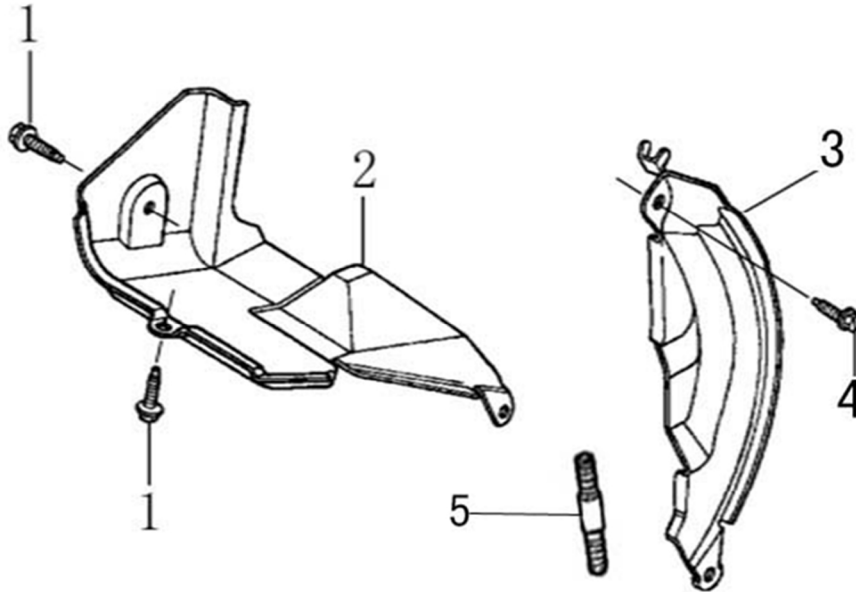

Shrouds

ITEM	PART NO.	QTY.	DESCRIPTION
1	0G84420241	2	BOLT, FLANGE 6x8
2	0J35230118	1	SHROUD
3	0J35220125	1	PLATE, SIDE
4	0J35220156	1	BOLT, FLANGE 6x20
5	0J35220160	1	BOLT, STUD