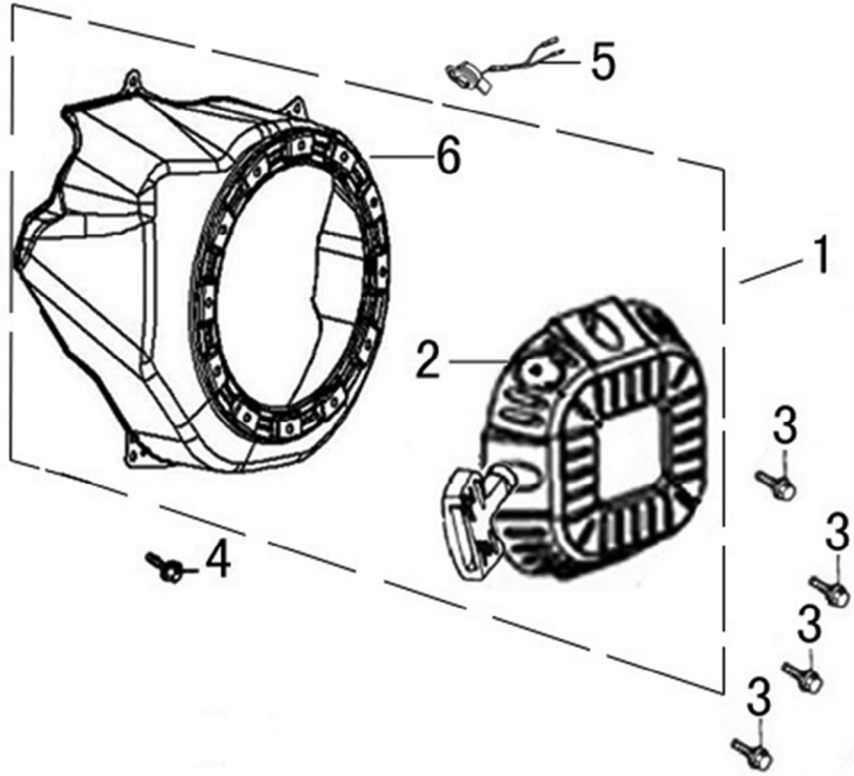

196cc ENGINE

Starter

ITEM	PART NO.	QTY.	DESCRIPTION
1	0J352330141	1	RECOIL STARTER W/HSNG
2	0J0807	1	RECOIL STARTER ASSY.
3	0G84420241	4	BOLT, FLANGE 6x8
4	0J35220157	4	BOLT, FLANGE 6x10
5	0G9911	1	SWITCH ASSY., ENGINE STOP
6	0H95590123	1	HOUSING, BLOWER