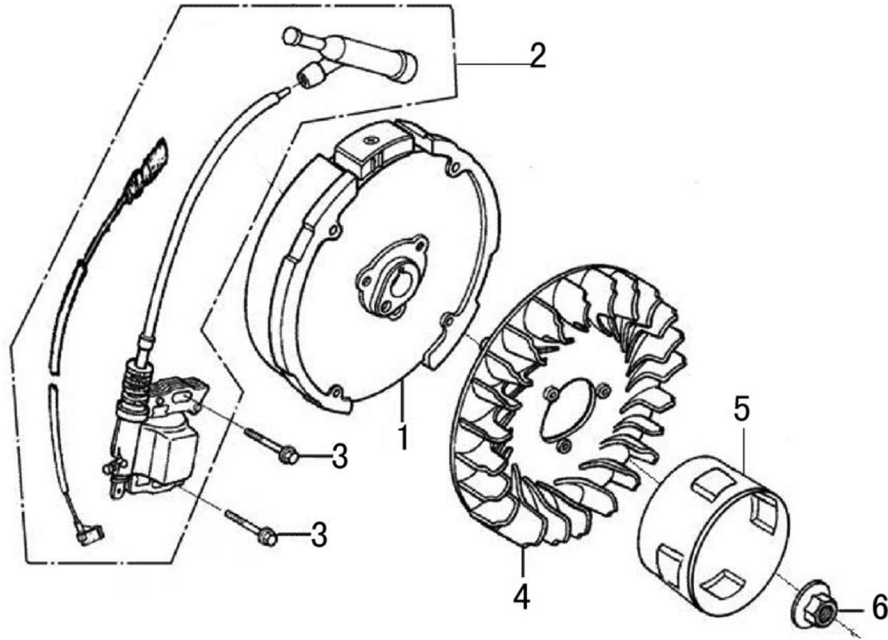

Rocker and Camshaft

ITEM	PART NO.	QTY.	DESCRIPTION
1	0J88870120	2	ROCKER ARM
2	0J88870119	2	VALVE ROCKER SHAFT
3	0J88870121	2	ROD, PUSH
4	0J35220122	2	LIFTER VALVE
5	0J35230114	2	ROTATOR, VALVE
6	0J35220118	2	RETAINER, VALVE SPRING
7	0J35220117	2	SPRING, VALVE
8	0J35220119	1	SEAL, GUIDE
9	0J35230140	1	VALVE SET
10	0J47870133	1	CAMSHAFT ASSY
11	0K10430117	4	SPLIT WASHER

Shrouds

ITEM	PART NO.	QTY.	DESCRIPTION
1	0G84420241	2	BOLT, FLANGE 6x8
2	0J35230118	1	SHROUD
3	0J35220125	1	PLATE, SIDE
4	0J35220156	1	BOLT, FLANGE 6x20
5	0J35220160	1	BOLT, STUD

Carburetor

ITEM	PART NO.	QTY.	DESCRIPTION
1	0J88870123	1	CARBURETOR
2	0J35220128	1	GASKET, INSULATOR
3	0J35220130	1	INSULATOR, CARBURETOR
4	0J35220127	1	GASKET, CARBURETOR
5	0J35220129	1	SPACER, AIR CLEANER

Flywheel

ITEM	PART NO.	QTY.	DESCRIPTION
1	0J35220152	1	FLYWHEEL
2	0J35220153	1	COIL ASSY, IGNITION
3	0G84420268	2	BOLT, FLANGE 6x25
4	0J35220123	1	FAN, COOLING
5	0J35220151	1	PULLEY, STARTER
6	0J35220162	1	NUT

196cc ENGINE

Control

ITEM	PART NO.	QTY.	DESCRIPTION
1	0J35220139	1	CONTROL ASSY.
2	0J35220157	2	BOLT, FLANGE
3	0H95590117	1	SPRING, GOVERNOR
4	0J35220137	1	SPRING, THROTTLE RETURN
5	0H95590116	1	ROD, GOVERNOR
6	0G84420197	1	BOLT, GOVERNOR ARM M6x21
7	0G84420196	1	NUT, FLANGE
8	0J35220138	1	ARM, GOVERNOR