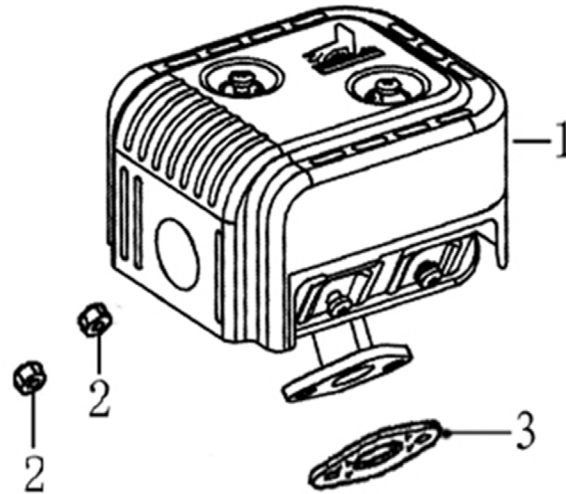

Flywheel

ITEM	PART NO.	QTY.	DESCRIPTION
1	0J35220152	1	FLYWHEEL
2	0J35220153	1	COIL ASSY, IGNITION
3	0G84420268	2	BOLT, FLANGE 6x25
4	0J35220123	1	FAN, COOLING
5	0J35220151	1	PULLEY, STARTER
6	0J35220162	1	NUT

196cc ENGINE

Control

ITEM	PART NO.	QTY.	DESCRIPTION
1	0J35220139	1	CONTROL ASSY.
2	0J35220157	2	BOLT, FLANGE
3	0H95590117	1	SPRING, GOVERNOR
4	0J35220137	1	SPRING, THROTTLE RETURN
5	0H95590116	1	ROD, GOVERNOR
6	0G84420197	1	BOLT, GOVERNOR ARM M6x21
7	0G84420196	1	NUT, FLANGE
8	0J35220138	1	ARM, GOVERNOR

Air Cleaner

ITEM	PART NO.	QTY.	DESCRIPTION
1	0J88870124	1	AIR CLEANER ASSY
2	0J88870125	1	ELEMENT, AIR FILTER
3	0G84420196	2	NUT, FLANGE 6MM

Muffler

ITEM	PART NO.	QTY.	DESCRIPTION
1	0J88870126	1	MUFFLER ASSY
2	0J35220161	2	NUT, HEX
3	0J35220144	1	GASKET, MUFFLER
NOT SHOWN	0K1851	1	ARRESTOR, SPARK