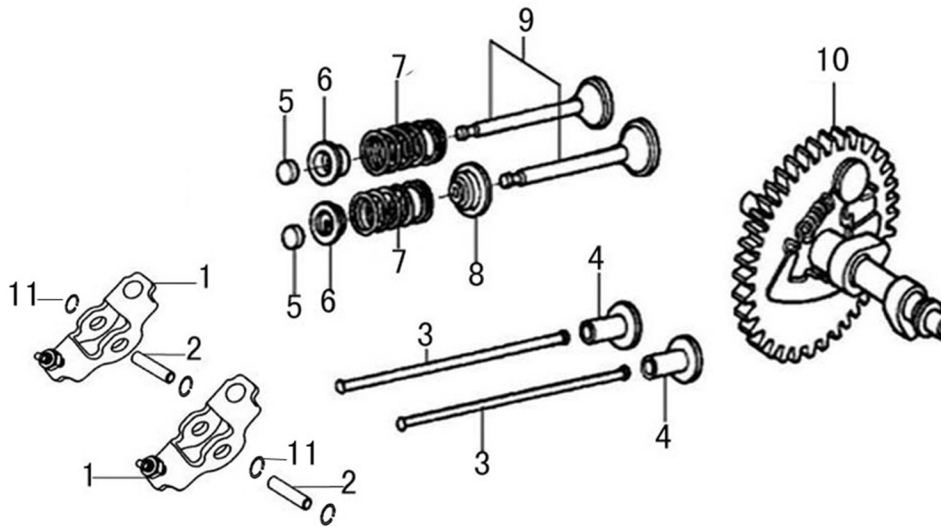

Cylinder Head

ITEM	PART NO.	QTY.	DESCRIPTION
1	0J88870101	1	HEAD, CYLINDER
2	0J35220159	2	BOLT, STUD, IN.
3	0J35220165	2	PIN, DOWEL
4	0J88870102	1	GASKET, CYLINDER HEAD
5	0G84420210	2	BOLT, STUD , EX.
6	0J00620106	1	PLUG, SPARK
7	0J35220158	4	BOLT, FLANGE 8*60
8	0J88870103	1	GASKET, HEAD COVER
9	0J88870104	1	COVER, HEAD
10	0G84420217	4	BOLT, FLANGE 6*14
11	0J88870105	1	TUBE, BREATHER
12	0J88870107	1	GASKET, BREATHER CHAMBER
13	0J88870106	1	CAP, BREATHER CHAMBER
14	0J88870108	1	OIL STRAINER
Not Shown	0K104200SM		196CC ENG. (G19) SM KIT

Crankcase Cover

ITEM	PART NO.	QTY.	DESCRIPTION
1	0J35230110	2	GAUGE ASSY.,OIL LEVEL
2	0J35230136	6	BOLT, FLANGE
3	0J88870111	1	CASE COVER
4	0J35220166	1	OIL SEAL 25x41.25x6
5	0J47870117	1	BEARING, RADIAL BALL
6	0J35230138	2	PIN, DOWEL
7	0J88870112	1	GASKET, CASE COVER

196cc ENGINE

Crankshaft and Piston

ITEM	PART NO.	QTY.	DESCRIPTION
1	0J88870113	1	RING SET
2	0J47870127	2	CLIP, PISTON PIN
3	0J88870114	1	PISTON
4	0J47870129	1	PIN, PISTON
5	0J47870130	2	BOLT, CONNECTING ROD
6	0J88870115	1	ROD ASSY, CONNECTING
7	0G84420119	1	KEY
8	0J88870116	1	CRANKSHAFT COMP
9	0J88870117	1	KEY
10	029333A	1	TIE WRAP UL 7.4"X .19" BLK

Rocker and Camshaft

ITEM	PART NO.	QTY.	DESCRIPTION
1	0J88870120	2	ROCKER ARM
2	0J88870119	2	VALVE ROCKER SHAFT
3	0J88870121	2	ROD, PUSH
4	0J35220122	2	LIFTER VALVE
5	0J35230114	2	ROTATOR, VALVE
6	0J35220118	2	RETAINER, VALVE SPRING
7	0J35220117	2	SPRING, VALVE
8	0J35220119	1	SEAL, GUIDE
9	0J35230140	1	VALVE SET
10	0J47870133	1	CAMSHAFT ASSY
11	0K10430117	4	SPLIT WASHER