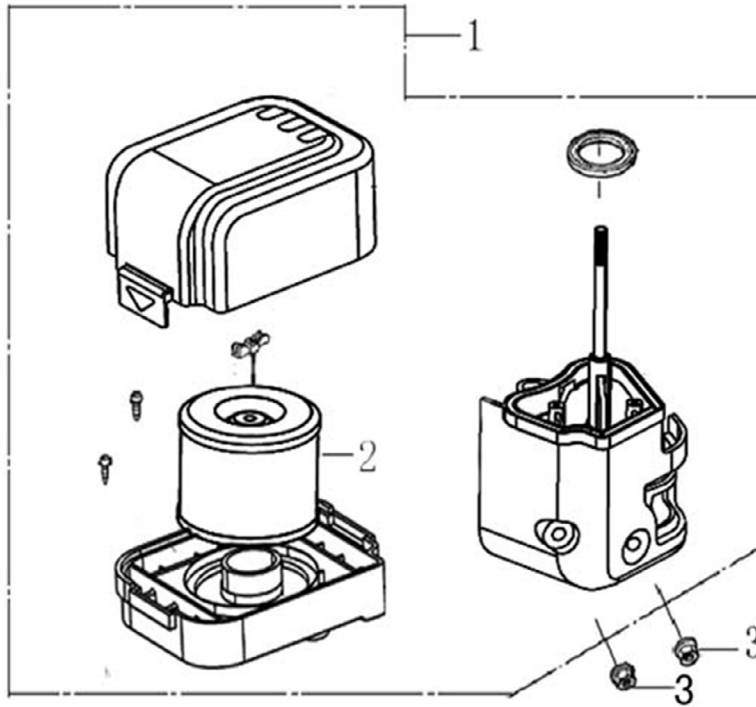

Air Cleaner

ITEM	PART NO.	QTY.	DESCRIPTION
1	0J88870124	1	AIR CLEANER ASSY
2	0J88870125	1	ELEMENT, AIR FILTER
3	0G84420196	2	NUT, FLANGE 6MM