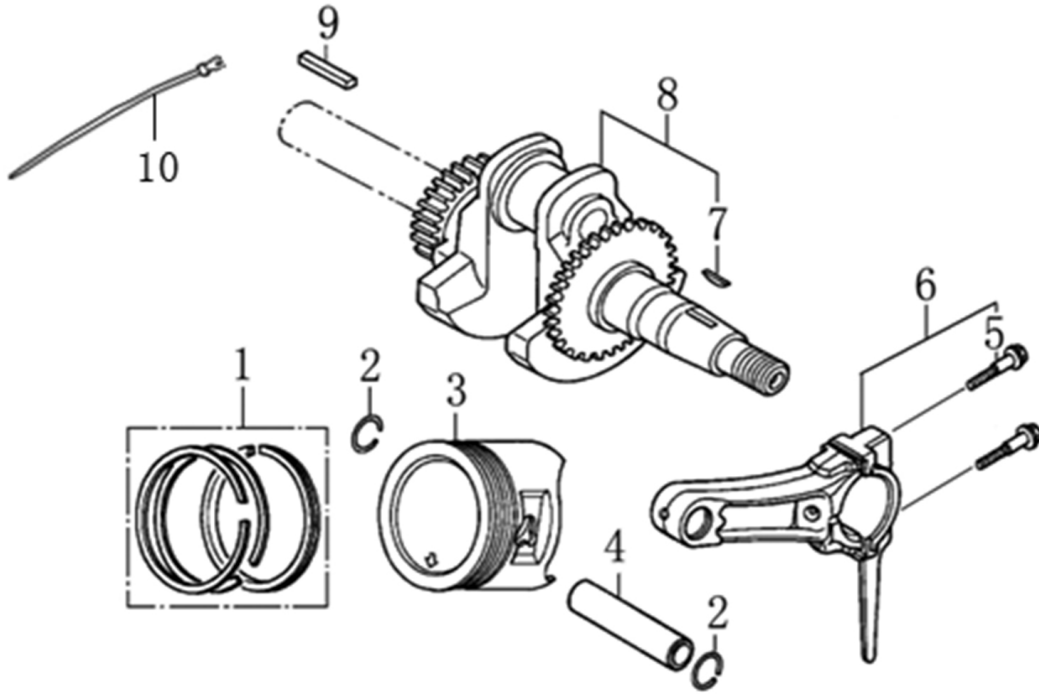

Cylinder Head

ITEM	PART NO.	QTY.	DESCRIPTION
1	0J88870101	1	HEAD, CYLINDER
2	0J35220159	2	BOLT, STUD, IN.
3	0J35220165	2	PIN, DOWEL
4	0J88870102	1	GASKET, CYLINDER HEAD
5	0G84420210	2	BOLT, STUD , EX.
6	0J00620106	1	PLUG, SPARK
7	0J35220158	4	BOLT, FLANGE 8*60
8	0J88870103	1	GASKET, HEAD COVER
9	0J88870104	1	COVER, HEAD
10	0G84420217	4	BOLT, FLANGE 6*14
11	0J88870105	1	TUBE, BREATHER
12	0J88870107	1	GASKET, BREATHER CHAMBER
13	0J88870106	1	CAP, BREATHER CHAMBER
14	0J88870108	1	OIL STRAINER
Not Shown	0K104200SM		196CC ENG. (G19) SM KIT

Crankcase Cover

ITEM	PART NO.	QTY.	DESCRIPTION
1	0J35230110	2	GAUGE ASSY.,OIL LEVEL
2	0J35230136	6	BOLT, FLANGE
3	0J88870111	1	CASE COVER
4	0J35220166	1	OIL SEAL 25x41.25x6
5	0J47870117	1	BEARING, RADIAL BALL
6	0J35230138	2	PIN, DOWEL
7	0J88870112	1	GASKET, CASE COVER

196cc ENGINE

Crankshaft and Piston

ITEM	PART NO.	QTY.	DESCRIPTION
1	0J88870113	1	RING SET
2	0J47870127	2	CLIP, PISTON PIN
3	0J88870114	1	PISTON
4	0J47870129	1	PIN, PISTON
5	0J47870130	2	BOLT, CONNECTING ROD
6	0J88870115	1	ROD ASSY, CONNECTING
7	0G84420119	1	KEY
8	0J88870116	1	CRANKSHAFT COMP
9	0J88870117	1	KEY
10	029333A	1	TIE WRAP UL 7.4"X .19" BLK

Rocker and Camshaft

ITEM	PART NO.	QTY.	DESCRIPTION
1	0J88870120	2	ROCKER ARM
2	0J88870119	2	VALVE ROCKER SHAFT
3	0J88870121	2	ROD, PUSH
4	0J35220122	2	LIFTER VALVE
5	0J35230114	2	ROTATOR, VALVE
6	0J35220118	2	RETAINER, VALVE SPRING
7	0J35220117	2	SPRING, VALVE
8	0J35220119	1	SEAL, GUIDE
9	0J35230140	1	VALVE SET
10	0J47870133	1	CAMSHAFT ASSY
11	0K10430117	4	SPLIT WASHER