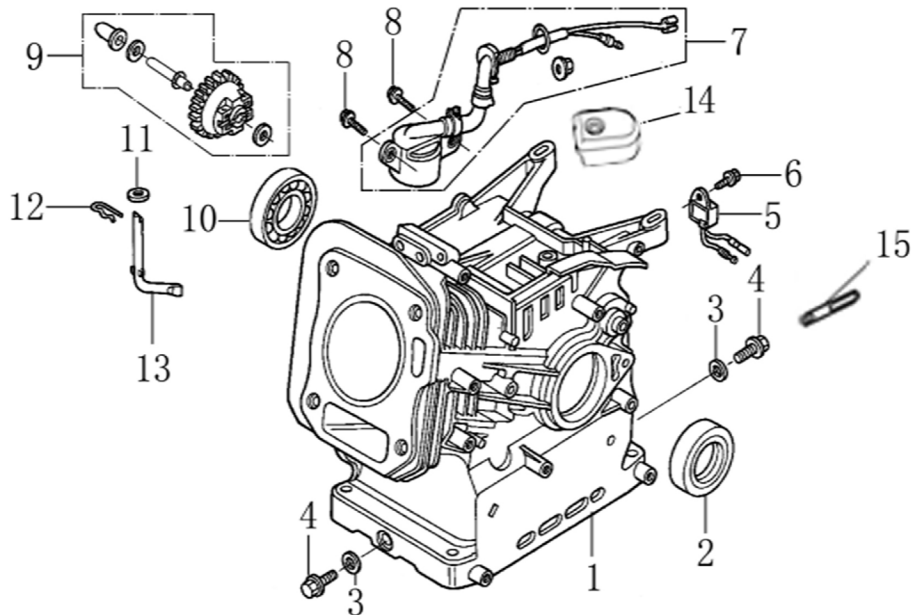

Cylinder Head

ITEM	PART NO.	QTY.	DESCRIPTION
1	0J88870101	1	HEAD, CYLINDER
2	0J35220159	2	BOLT, STUD, IN.
3	0J35220165	2	PIN, DOWEL
4	0J88870102	1	GASKET, CYLINDER HEAD
5	0G84420210	2	BOLT, STUD , EX.
6	0J00620106	1	PLUG, SPARK
7	0J35220158	4	BOLT, FLANGE 8*60
8	0J88870103	1	GASKET, HEAD COVER
9	0J88870104	1	COVER, HEAD
10	0G84420217	4	BOLT, FLANGE 6*14
11	0J88870105	1	TUBE, BREATHER
12	0J88870107	1	GASKET, BREATHER CHAMBER
13	0J88870106	1	CAP, BREATHER CHAMBER
14	0J88870108	1	OIL STRAINER
Not Shown	0K104200SM		196CC ENG. (G19) SM KIT

196cc ENGINE

Crankcase

ITEM	PART NO.	QTY.	DESCRIPTION
1	0J88870109	1	CRANK CASE
2	0J35220166	1	OIL SEAL 25x41.25x6
3	0J35220164	2	WASHER, DRAIN PLUG
4	0J35220111	2	BOLT, DRAIN PLUG
5	0G84420112	1	ALERT UNIT, LOW OIL
6	0J35220157	1	BOLT, FLANGE , 6x10
7	0J35220154	1	OIL LEVEL SWITCH
8	0G84420217	2	BOLT, FLANGE , 6*14
9	0J88870110	1	GOVERNOR GEAR ASSY.
10	0J47870117	1	BEARING, RADIAL BALL
11	0J47870118	1	WASHER, PLAIN
12	0G84420219	1	PIN, LOCK
13	0J47870119	1	SHAFT, GOVERNOR ARM
14	0J88870133	1	COVER, WIRE
15	0K10460111	1	CABLE CLEAT

Crankcase Cover

ITEM	PART NO.	QTY.	DESCRIPTION
1	0J35230110	2	GAUGE ASSY.,OIL LEVEL
2	0J35230136	6	BOLT, FLANGE
3	0J88870111	1	CASE COVER
4	0J35220166	1	OIL SEAL 25x41.25x6
5	0J47870117	1	BEARING, RADIAL BALL
6	0J35230138	2	PIN, DOWEL
7	0J88870112	1	GASKET, CASE COVER

Rocker and Camshaft

ITEM	PART NO.	QTY.	DESCRIPTION
1	0J88870120	2	ROCKER ARM
2	0J88870119	2	VALVE ROCKER SHAFT
3	0J88870121	2	ROD, PUSH
4	0J35220122	2	LIFTER VALVE
5	0J35230114	2	ROTATOR, VALVE
6	0J35220118	2	RETAINER, VALVE SPRING
7	0J35220117	2	SPRING, VALVE
8	0J35220119	1	SEAL, GUIDE
9	0J35230140	1	VALVE SET
10	0J47870133	1	CAMSHAFT ASSY
11	0K10430117	4	SPLIT WASHER