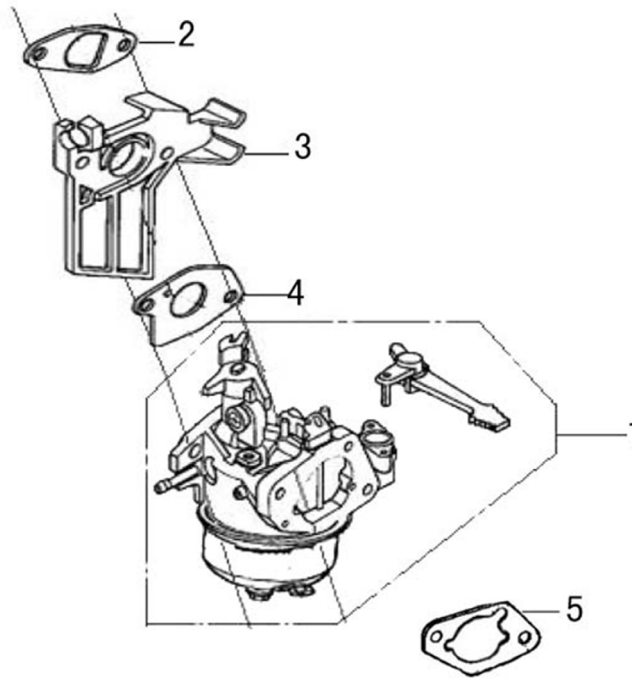

Rocker and Camshaft

ITEM	PART NO.	QTY.	DESCRIPTION
1	0J88870120	2	ROCKER ARM
2	0J88870119	2	VALVE ROCKER SHAFT
3	0J88870121	2	ROD, PUSH
4	0J35220122	2	LIFTER VALVE
5	0J35230114	2	ROTATOR, VALVE
6	0J35220118	2	RETAINER, VALVE SPRING
7	0J35220117	2	SPRING, VALVE
8	0J35220119	1	SEAL, GUIDE
9	0J35230140	1	VALVE SET
10	0J47870133	1	CAMSHAFT ASSY
11	0K10430117	4	SPLIT WASHER

196cc ENGINE

Starter

ITEM	PART NO.	QTY.	DESCRIPTION
1	0J352330141	1	RECOIL STARTER W/HSNG
2	0J0807	1	RECOIL STARTER ASSY.
3	0G84420241	4	BOLT, FLANGE 6x8
4	0J35220157	4	BOLT, FLANGE 6x10
5	0G9911	1	SWITCH ASSY., ENGINE STOP
6	0H95590123	1	HOUSING, BLOWER

Shrouds

ITEM	PART NO.	QTY.	DESCRIPTION
1	0G84420241	2	BOLT, FLANGE 6x8
2	0J35230118	1	SHROUD
3	0J35220125	1	PLATE, SIDE
4	0J35220156	1	BOLT, FLANGE 6x20
5	0J35220160	1	BOLT, STUD

Carburetor

ITEM	PART NO.	QTY.	DESCRIPTION
1	0J88870123	1	CARBURETOR
2	0J35220128	1	GASKET, INSULATOR
3	0J35220130	1	INSULATOR, CARBURETOR
4	0J35220127	1	GASKET, CARBURETOR
5	0J35220129	1	SPACER, AIR CLEANER

Flywheel

ITEM	PART NO.	QTY.	DESCRIPTION
1	0J35220152	1	FLYWHEEL
2	0J35220153	1	COIL ASSY, IGNITION
3	0G84420268	2	BOLT, FLANGE 6x25
4	0J35220123	1	FAN, COOLING
5	0J35220151	1	PULLEY, STARTER
6	0J35220162	1	NUT