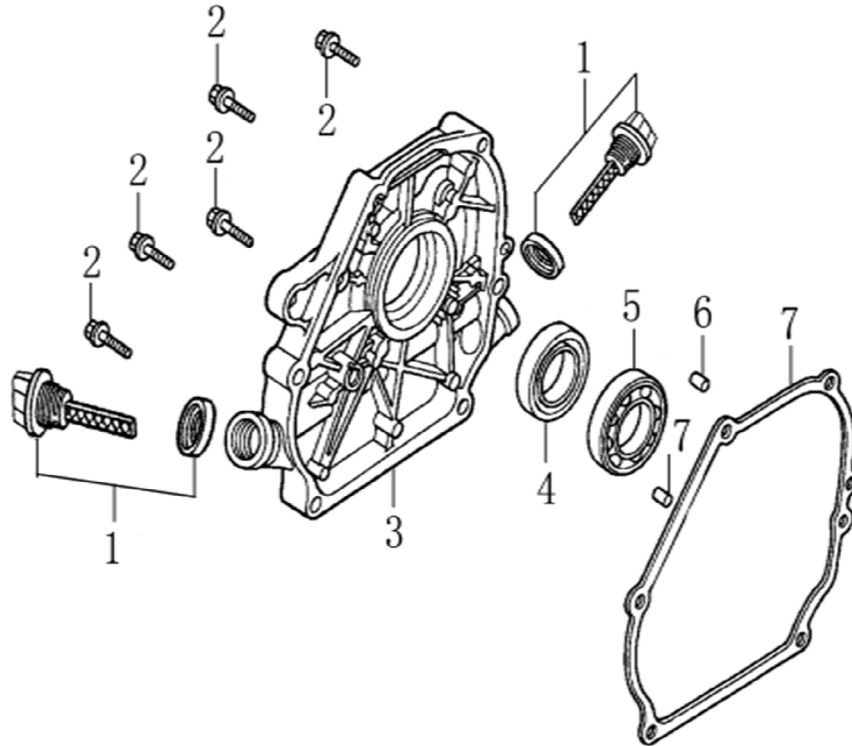

Cylinder Head

ITEM	PART NO.	QTY.	DESCRIPTION
1	0J88870101	1	HEAD, CYLINDER
2	0J35220159	2	BOLT, STUD, IN.
3	0J35220165	2	PIN, DOWEL
4	0J88870102	1	GASKET, CYLINDER HEAD
5	0G84420210	2	BOLT, STUD , EX.
6	0J00620106	1	PLUG, SPARK
7	0J35220158	4	BOLT, FLANGE 8*60
8	0J88870103	1	GASKET, HEAD COVER
9	0J88870104	1	COVER, HEAD
10	0G84420217	4	BOLT, FLANGE 6*14
11	0J88870105	1	TUBE, BREATHER
12	0J88870107	1	GASKET, BREATHER CHAMBER
13	0J88870106	1	CAP, BREATHER CHAMBER
14	0J88870108	1	OIL STRAINER
Not Shown	0K104200SM		196CC ENG. (G19) SM KIT

196cc ENGINE

Crankcase

ITEM	PART NO.	QTY.	DESCRIPTION
1	0J88870109	1	CRANK CASE
2	0J35220166	1	OIL SEAL 25x41.25x6
3	0J35220164	2	WASHER, DRAIN PLUG
4	0J35220111	2	BOLT, DRAIN PLUG
5	0G84420112	1	ALERT UNIT, LOW OIL
6	0J35220157	1	BOLT, FLANGE , 6x10
7	0J35220154	1	OIL LEVEL SWITCH
8	0G84420217	2	BOLT, FLANGE , 6*14
9	0J88870110	1	GOVERNOR GEAR ASSY.
10	0J47870117	1	BEARING, RADIAL BALL
11	0J47870118	1	WASHER, PLAIN
12	0G84420219	1	PIN, LOCK
13	0J47870119	1	SHAFT, GOVERNOR ARM
14	0J88870133	1	COVER, WIRE
15	0K10460111	1	CABLE CLEAT

Crankcase Cover

ITEM	PART NO.	QTY.	DESCRIPTION
1	0J35230110	2	GAUGE ASSY.,OIL LEVEL
2	0J35230136	6	BOLT, FLANGE
3	0J88870111	1	CASE COVER
4	0J35220166	1	OIL SEAL 25x41.25x6
5	0J47870117	1	BEARING, RADIAL BALL
6	0J35230138	2	PIN, DOWEL
7	0J88870112	1	GASKET, CASE COVER

Rocker and Camshaft

ITEM	PART NO.	QTY.	DESCRIPTION
1	0J88870120	2	ROCKER ARM
2	0J88870119	2	VALVE ROCKER SHAFT
3	0J88870121	2	ROD, PUSH
4	0J35220122	2	LIFTER VALVE
5	0J35230114	2	ROTATOR, VALVE
6	0J35220118	2	RETAINER, VALVE SPRING
7	0J35220117	2	SPRING, VALVE
8	0J35220119	1	SEAL, GUIDE
9	0J35230140	1	VALVE SET
10	0J47870133	1	CAMSHAFT ASSY
11	0K10430117	4	SPLIT WASHER