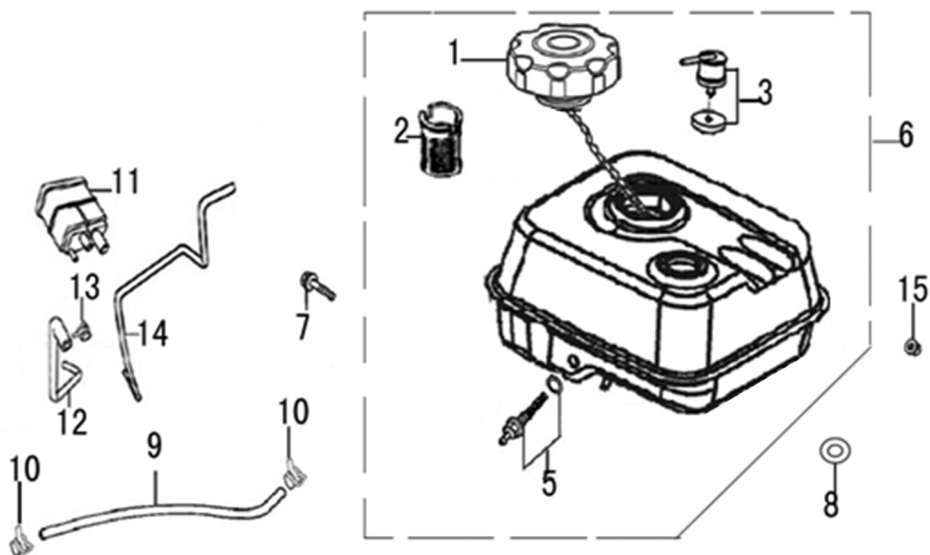

Fuel Tank

ITEM	PART NO.	QTY.	DESCRIPTION
1	0J88870127	1	CAP, FUEL
2	0J35220133	1	FILTER, FUEL
3	0J88870128	1	ROLL OVER VALVE
5	0J35220132	1	JOINT ASSY.,FUEL TANK
6	0J88870129	1	ASSY, FUEL TANK W/ROV
7	0G84420268	1	BOLT, FLANGE 6x25
8	0J35220171	2	WASHER, RUBBER
9	0G9757D	1	HOSE, FUEL
10	0J88870130	2	CLAMP/COLLAR
11	0K10470101	1	CARBON CANISTER ASSY
12	0J35220147	1	HOSE,AIRCLNR TO CARBONCANISTER
13	0J88870132	1	CLAMP
14	0K10420110	1	HOSE, FORMED (ROV)
15	0G84420272	2	NUT, FLANGE 6MM