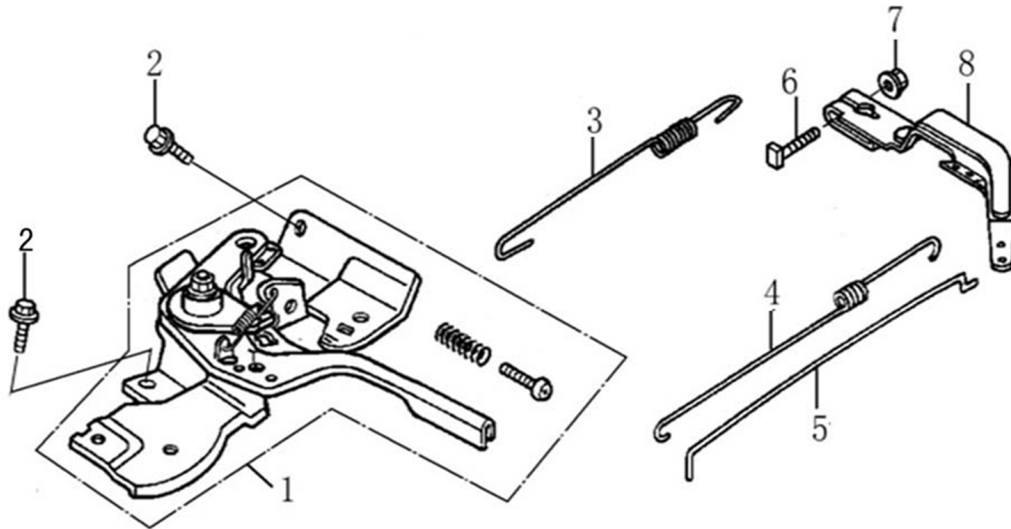

Rocker and Camshaft

ITEM	PART NO.	QTY.	DESCRIPTION
1	0J88870120	2	ROCKER ARM
2	0J88870119	2	VALVE ROCKER SHAFT
3	0J88870121	2	ROD, PUSH
4	0J35220122	2	LIFTER VALVE
5	0J35230114	2	ROTATOR, VALVE
6	0J35220118	2	RETAINER, VALVE SPRING
7	0J35220117	2	SPRING, VALVE
8	0J35220119	1	SEAL, GUIDE
9	0J35230140	1	VALVE SET
10	0J47870133	1	CAMSHAFT ASSY
11	0K10430117	4	SPLIT WASHER

Shrouds

ITEM	PART NO.	QTY.	DESCRIPTION
1	0G84420241	2	BOLT, FLANGE 6x8
2	0J35230118	1	SHROUD
3	0J35220125	1	PLATE, SIDE
4	0J35220156	1	BOLT, FLANGE 6x20
5	0J35220160	1	BOLT, STUD

Carburetor

ITEM	PART NO.	QTY.	DESCRIPTION
1	0J88870123	1	CARBURETOR
2	0J35220128	1	GASKET, INSULATOR
3	0J35220130	1	INSULATOR, CARBURETOR
4	0J35220127	1	GASKET, CARBURETOR
5	0J35220129	1	SPACER, AIR CLEANER

Flywheel

ITEM	PART NO.	QTY.	DESCRIPTION
1	0J35220152	1	FLYWHEEL
2	0J35220153	1	COIL ASSY, IGNITION
3	0G84420268	2	BOLT, FLANGE 6x25
4	0J35220123	1	FAN, COOLING
5	0J35220151	1	PULLEY, STARTER
6	0J35220162	1	NUT

196cc ENGINE

Control

ITEM	PART NO.	QTY.	DESCRIPTION
1	0J35220139	1	CONTROL ASSY.
2	0J35220157	2	BOLT, FLANGE
3	0H95590117	1	SPRING, GOVERNOR
4	0J35220137	1	SPRING, THROTTLE RETURN
5	0H95590116	1	ROD, GOVERNOR
6	0G84420197	1	BOLT, GOVERNOR ARM M6x21
7	0G84420196	1	NUT, FLANGE
8	0J35220138	1	ARM, GOVERNOR