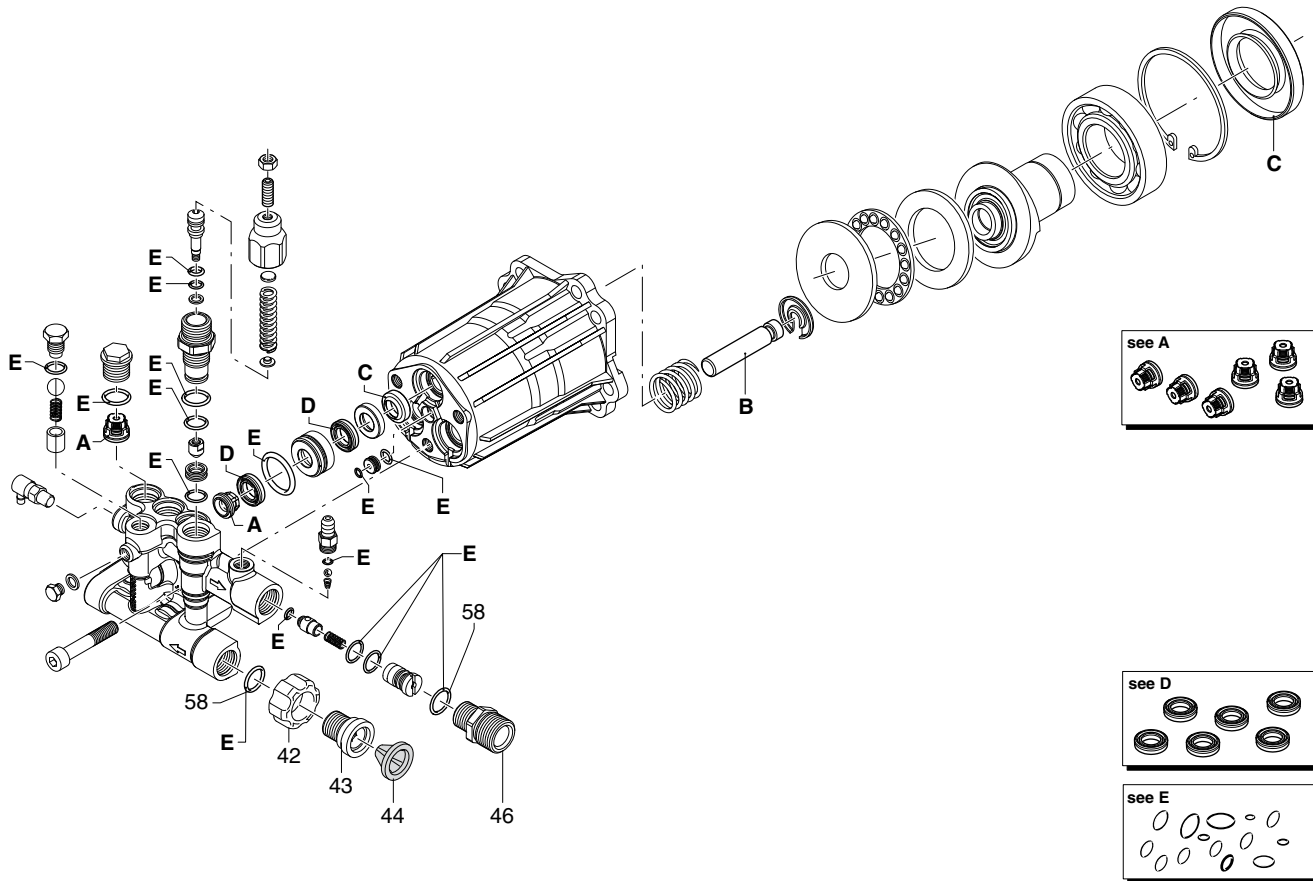

POWER WASHER PUMP, AXIAL-2.5GPM 3000 PSI – REPLACEMENT PARTS

REF. #	Generac Part #	QTY	Description
	OJ7764	1	PUMP, AXIAL-2.5GPM 3000PSI
42	0H95650120	1	FITTING, SUCTION
43	0H95650121	1	FITTING, SUCTION
44	0H95650122	1	FILTER
46	0H95650123	1	FITTING, OUTLET
58	0H95650124	2	O-RING
64	0H9570	1	VALVE ASSY., THERMAL RELIEF

REF. #	Generac Part #	QTY	Description
A	OJ04790110	1	KIT, VALVE
D	OJ04790113	1	KIT, WATER SEALS
E	OJ77640110	1	KIT, O-RINGS
	0H95650116	1	KIT, UNLOADER (NOT SHOWN)

GENERAC®

Generac Power Systems, Inc.
 S45 W29290 Hwy. 59
 Waukesha, WI 53189
 1-888-GENERAC (1-888-436-3722)