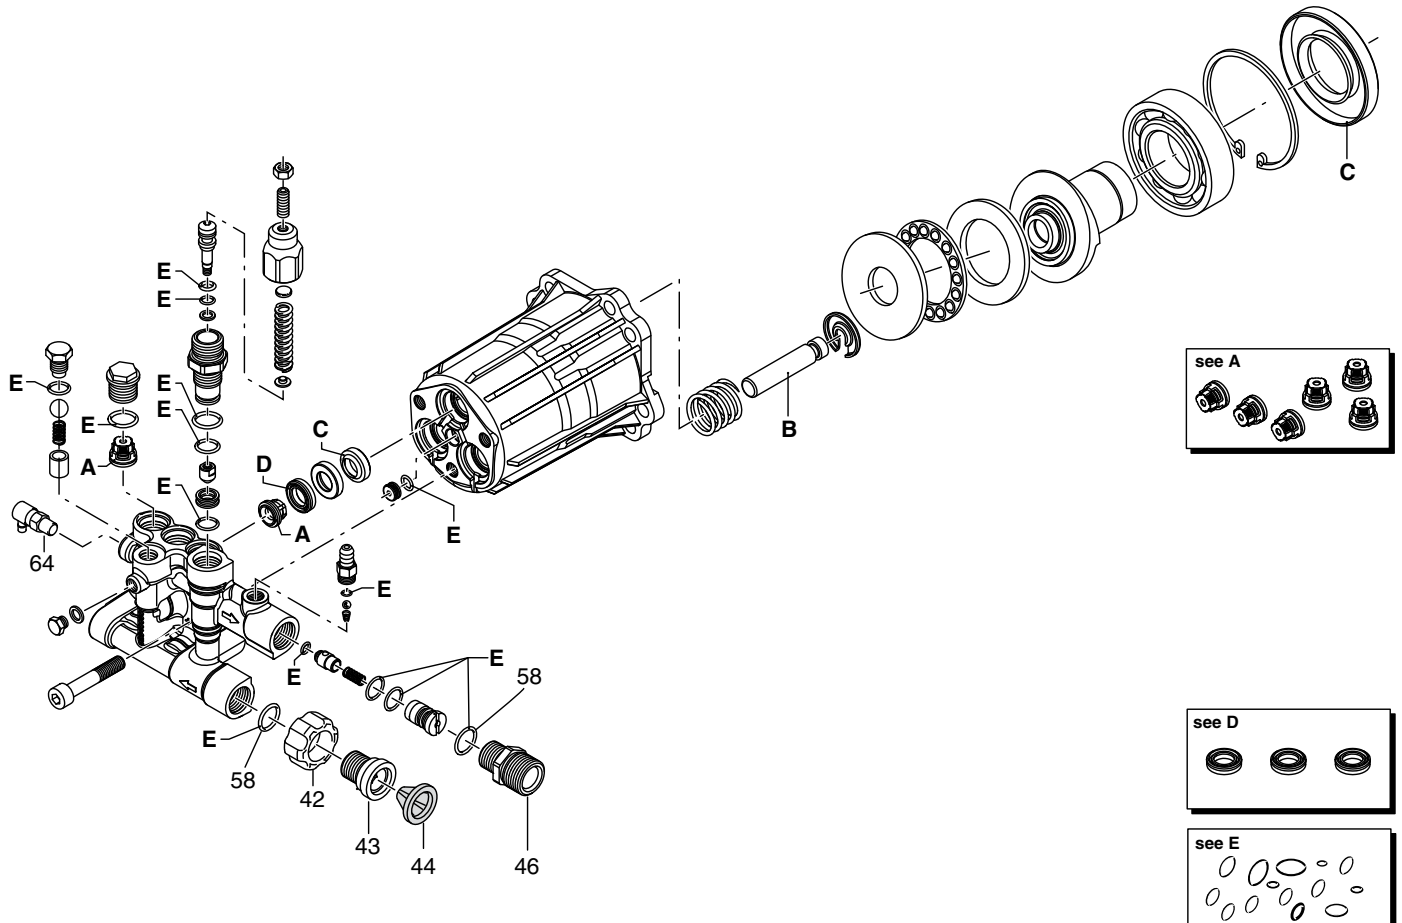

# POWER WASHER PUMP, AXIAL-2.2GPM 2400 PSI – REPLACEMENT PARTS

## Part Kits

REF. #	Generac Part #	QTY	Description
	0H9565	1	PUMP, AXIAL 2.2 GPM, 2400 PSI
42	0H95650120	1	FITTING, SUCTION
43	0H95650121	1	FITTING, SUCTION
44	0H95650122	1	FILTER
46	0H95650123	1	FITTING, OUTLET
58	0H95650124	2	O-RING
64	0H9570	1	VALVE ASSY., THERMAL RELIEF

REF. #	Generac Part #	QTY	Description
A	0H95650110	1	KIT, VALVE
D	0H95650113	1	KIT, WATER SEALS
E	0H95650114	1	KIT, O-RINGS
-	0H95650116	1	KIT, UNLOADER (NOT SHOWN)

**GENERAC®**

Generac Power Systems, Inc.  
 S45 W29290 Hwy. 59  
 Waukesha, WI 53189  
 1-888-GENERAC (1-888-436-3722)