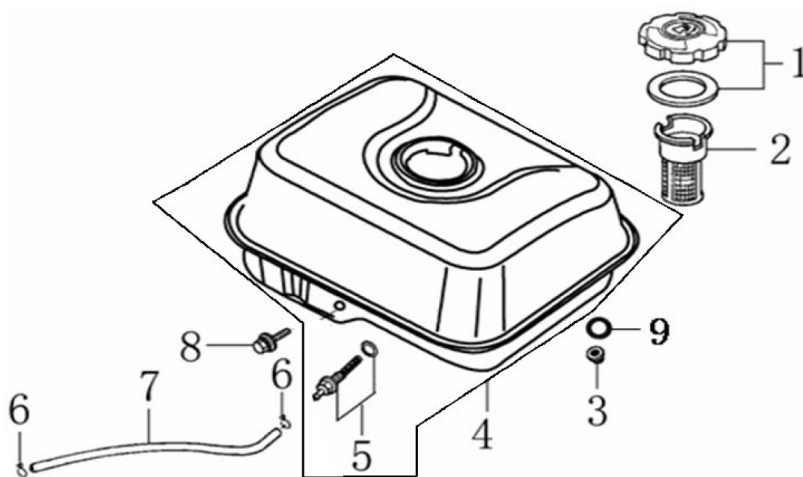

Fuel Tank

ITEM	PART NO.	QTY.	DESCRIPTION
1	0H95590115	1	CAP COMP., FUEL FILLER
2	0H95590114	1	FILTER, FUEL
3	0G84420196	2	NUT, FLANGE
4	0H95590113	1	TANK COMP., FUEL
5	0J35220132	1	JOINT ASSY., FUEL TANK

ITEM	PART NO.	QTY.	DESCRIPTION
6	0J35220173	2	CLIP, TUBE
7	0J35220167	1	TUBE, FUEL
8	0G84420268	1	BOLT, FLANGE
9	0J35220171	2	WASHER, RUBBER