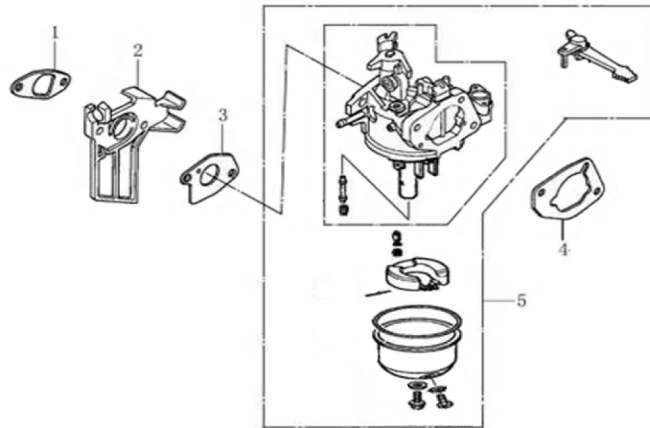

196cc ENGINE

Carburetor

ITEM	PART NO.	QTY.	DESCRIPTION
1	0J35220128	1	GASKET, INSULATOR
2	0J35220130	1	INSULATOR, CARBURETOR
3	0J35220127	1	GASKET, CARBURETOR

ITEM	PART NO.	QTY.	DESCRIPTION
4	0J35220129	1	SPACER COMP., AIR CLEANER
5	0J35220126	1	CARBURETOR