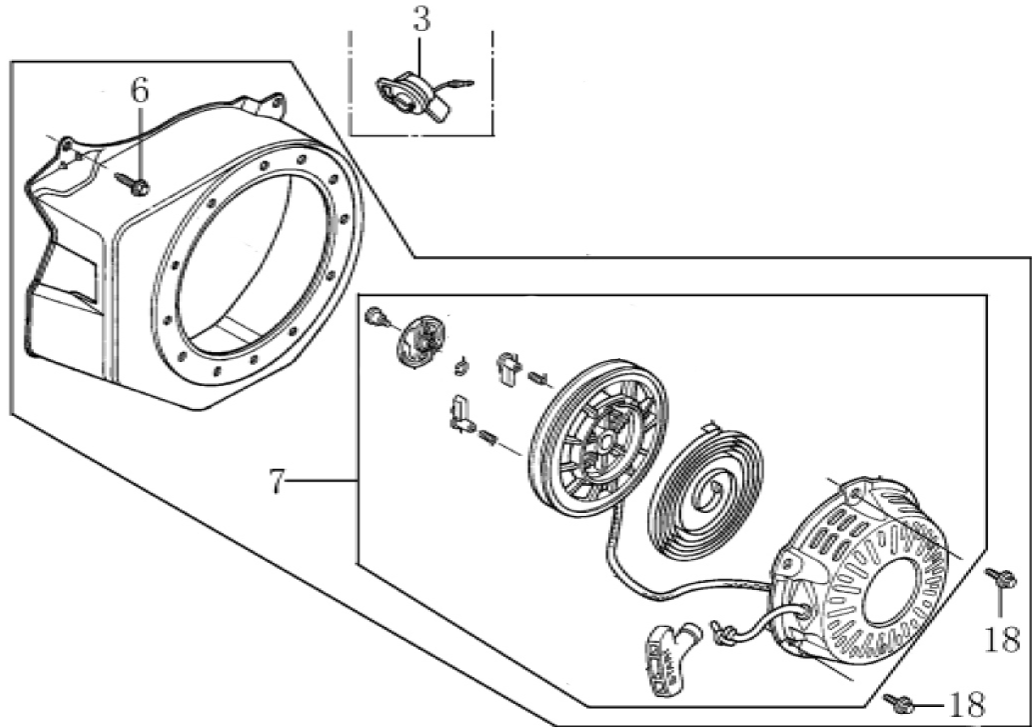

196cc ENGINE

Starter

ITEM	PART NO.	QTY.	DESCRIPTION
3	0G9911	1	SWITCH ASSY., ENGINE STOP
6	0J35220157	4	BOLT, FLANGE

ITEM	PART NO.	QTY.	DESCRIPTION
7	0J35220150	1	STARTER ASSY.
18	0G84420241	3	BOLT, FLANGE