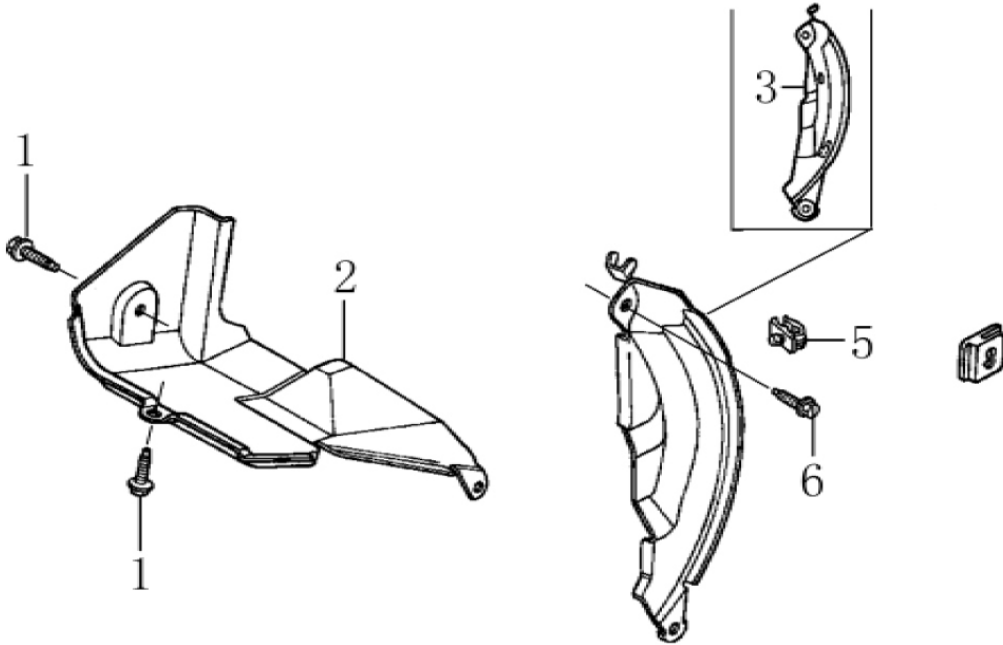

## Starter

ITEM	PART NO.	QTY.	DESCRIPTION
3	0G9911	1	SWITCH ASSY., ENGINE STOP
6	0J35220157	4	BOLT, FLANGE

ITEM	PART NO.	QTY.	DESCRIPTION
7	0J35220150	1	STARTER ASSY.
18	0G84420241	3	BOLT, FLANGE

Shroud

ITEM	PART NO.	QTY.	DESCRIPTION
1	0G84420241	2	BOLT, FLANGE
2	0H95590112	1	SHROUD COMP
3	0J35220125	1	PLATE, SIDE