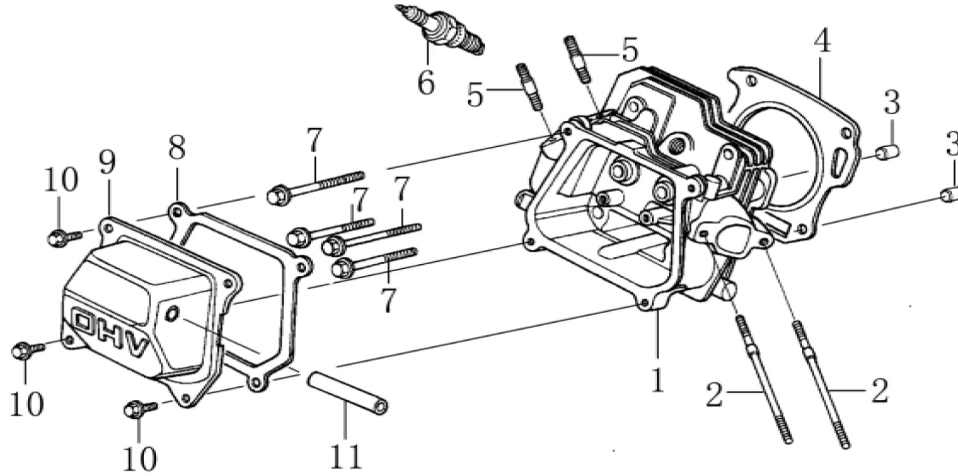

## 196cc Engine Parts Manual

Cylinder Head

ITEM	PART NO.	QTY.	DESCRIPTION
1	0H95590110	1	HEAD COMP, CYLINDER
2	0J35220159	2	BOLT, STUD, INTAKE
3	0J35220165	2	PIN, DOWEL
4	0J35220113	1	GASKET, CYLINDER
5	0G84420210	2	BOLT, STUD EXHAUST

ITEM	PART NO.	QTY.	DESCRIPTION
6	0J00620106	1	PLUG, SPARK
7	0J35220158	4	BOLT, FLANGE
8	0J35220115	1	PACKING, HEAD COVER
9	0J35220114	1	COVER COMP., HEAD
10	0G84420217	4	BOLT, FLANGE

Rocker/Camshaft Assy.

ITEM	PART NO.	QTY.	DESCRIPTION
1	0G84420170	2	NUT, PIVOT ADJUSTING
2	0G84420171	2	PIVOT, ROCKER ARM
6	0J35220121	2	ROD, PUSH
7	0J35220122	2	LIFTER, VALVE
8	0J35230114	2	ROTATOR, VALVE

ITEM	PART NO.	QTY.	DESCRIPTION
6	0J35220173	2	CLIP, TUBE
7	0J35220167	1	TUBE, FUEL
8	0G84420268	1	BOLT, FLANGE
9	0J35220171	2	WASHER, RUBBER