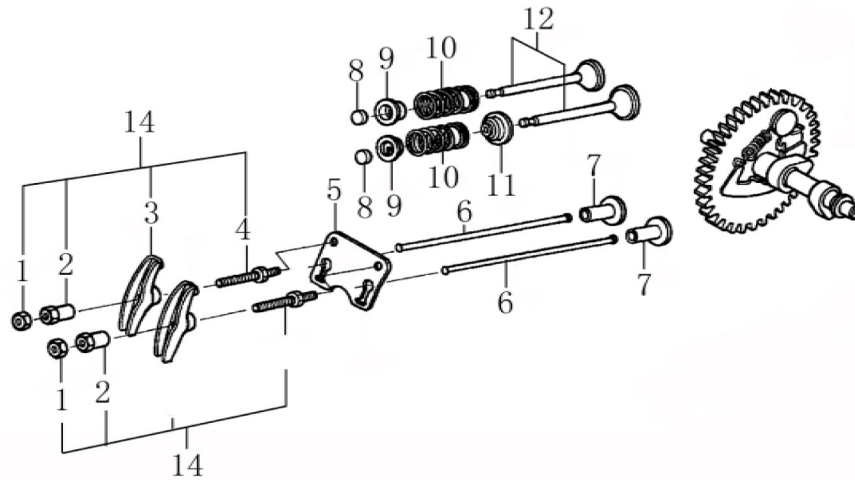

ITEM	PART NO.	QTY.	DESCRIPTION
6	0J00620106	1	PLUG, SPARK
7	0J35220158	4	BOLT, FLANGE
8	0J35220115	1	PACKING, HEAD COVER
9	0J35220114	1	COVER COMP., HEAD
10	0G84420217	4	BOLT, FLANGE

## Crankcase

ITEM	PART NO.	QTY.	DESCRIPTION
2	0J35220166	1	SEAL, OIL
3	0J35220164	2	WASHER, DRAIN PLUG
4	0J35220111	2	BOLT, DRAIN PLUG
5	0G84420112	1	ALERT UNIT, OIL

ITEM	PART NO.	QTY.	DESCRIPTION
6	0J35220157	1	BOLT, FLANGE
7	0J35220154	1	SWITCH, OIL LEVEL
15	0J35220160	1	BOLT, STUD, EXHAUST

Rocker/Camshaft Assy.

ITEM	PART NO.	QTY.	DESCRIPTION
1	0G84420170	2	NUT, PIVOT ADJUSTING
2	0G84420171	2	PIVOT, ROCKER ARM
6	0J35220121	2	ROD, PUSH
7	0J35220122	2	LIFTER, VALVE
8	0J35230114	2	ROTATOR, VALVE

ITEM	PART NO.	QTY.	DESCRIPTION
6	0J35220173	2	CLIP, TUBE
7	0J35220167	1	TUBE, FUEL
8	0G84420268	1	BOLT, FLANGE
9	0J35220171	2	WASHER, RUBBER