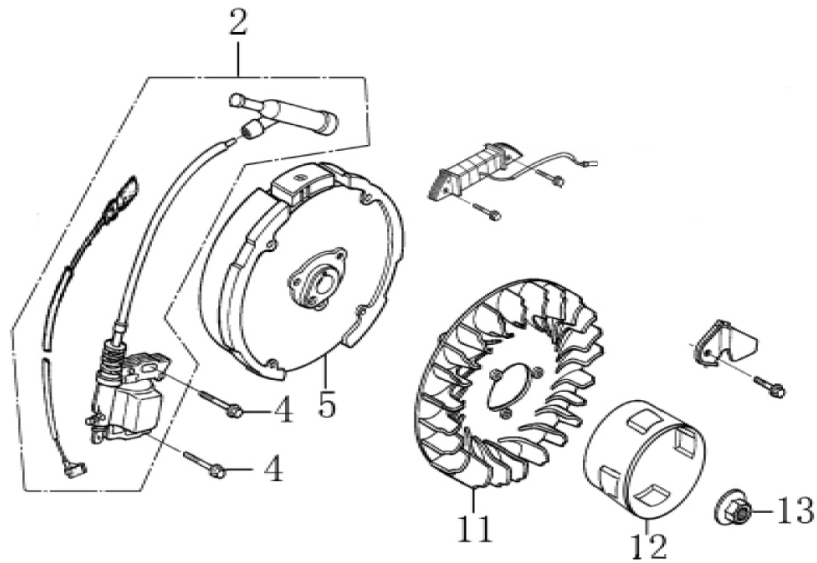

Flywheel and Ignition

ITEM	PART NO.	QTY.	DESCRIPTION
2	0J35220153	1	COIL ASSY, IGNITION
4	0G84420268	2	BOLT, FLANGE
5	0J35220152	1	FLYWHEEL COMP.

ITEM	PART NO.	QTY.	DESCRIPTION
11	0J35220123	1	FAN, COOLING
12	0J35220151	1	PULLEY, STARTER
13	0J35220162	1	NUT, SPECIAL