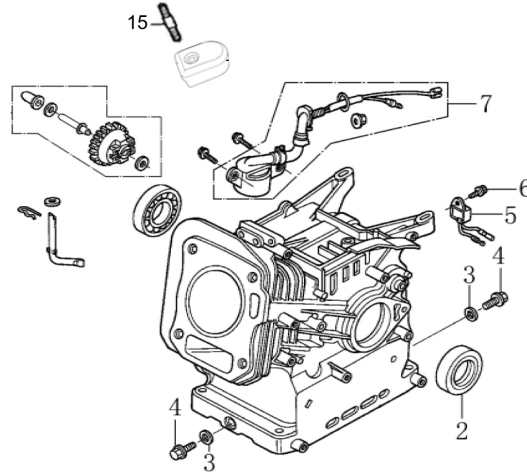

## 196cc Engine Parts Manual

Cylinder Head

ITEM	PART NO.	QTY.	DESCRIPTION
1	0H95590110	1	HEAD COMP, CYLINDER
2	0J35220159	2	BOLT, STUD, INTAKE
3	0J35220165	2	PIN, DOWEL
4	0J35220113	1	GASKET, CYLINDER
5	0G84420210	2	BOLT, STUD EXHAUST

ITEM	PART NO.	QTY.	DESCRIPTION
6	0J00620106	1	PLUG, SPARK
7	0J35220158	4	BOLT, FLANGE
8	0J35220115	1	PACKING, HEAD COVER
9	0J35220114	1	COVER COMP., HEAD
10	0G84420217	4	BOLT, FLANGE

## Crankcase

ITEM	PART NO.	QTY.	DESCRIPTION
2	0J35220166	1	SEAL, OIL
3	0J35220164	2	WASHER, DRAIN PLUG
4	0J35220111	2	BOLT, DRAIN PLUG
5	0G84420112	1	ALERT UNIT, OIL

ITEM	PART NO.	QTY.	DESCRIPTION
6	0J35220157	1	BOLT, FLANGE
7	0J35220154	1	SWITCH, OIL LEVEL
15	0J35220160	1	BOLT, STUD, EXHAUST

Rocker/Camshaft Assy.

ITEM	PART NO.	QTY.	DESCRIPTION
1	0G84420170	2	NUT, PIVOT ADJUSTING
2	0G84420171	2	PIVOT, ROCKER ARM
6	0J35220121	2	ROD, PUSH
7	0J35220122	2	LIFTER, VALVE
8	0J35230114	2	ROTATOR, VALVE