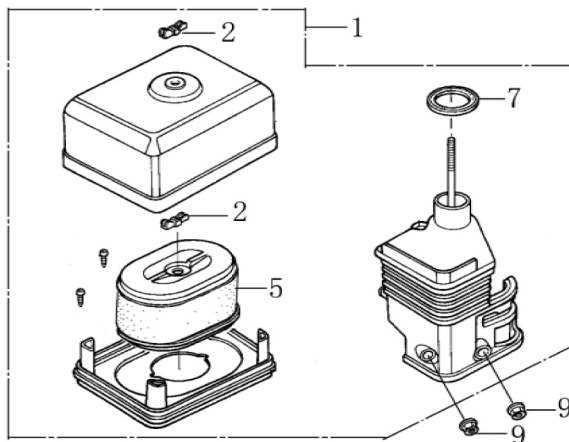

Air Cleaner

ITEM	PART NO.	QTY.	DESCRIPTION
1	0H95590118	1	CLEANER ASSY., AIR
2	0J35220163	2	NUT, TOOL BOX SETTING
5	0J35220142	2	ELEMENT ASSY., AIR CLEANER

ITEM	PART NO.	QTY.	DESCRIPTION
7	0J35220170	1	PACKING, ELBOW
9	0G84420196	2	NUT, FLANGE