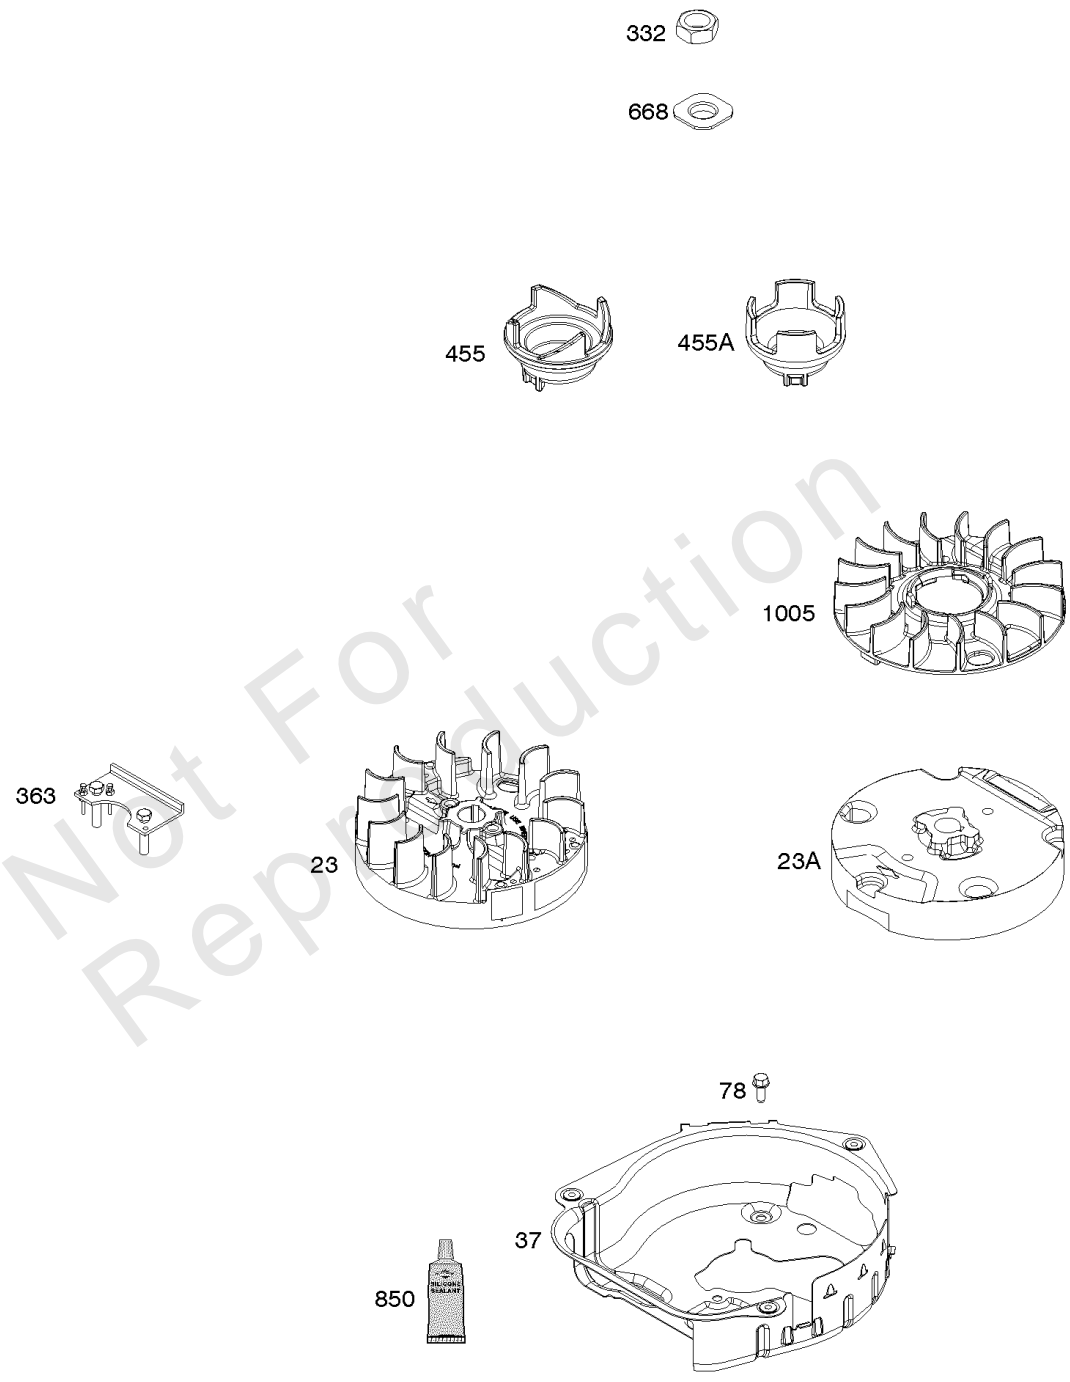

## Carburetor

REF NO	PART NO	QTY	DESCRIPTION
104	590558		Pin-Float Hinge
105	594581		Valve-Float Needle
117	592793		Jet-Main -(Standard)
118	592685		Jet-Main -(High Altitude)
121	590589		Kit-Carburetor Overhaul -Used Before Code Date 15030900
121	594636		KIT, Carburetor Overhaul -Used After Code Date 15030800
122	590549		Spacer-Carburetor
125A	590556		Carburetor
133	591120		Float-Carburetor
137	593235		Gasket-Float Bowl -(Pack of 5) -Used Before Code Date 15030900
137	594633		Gasket-Float Bowl -(Pack of 5) -Used After Code Date 15030800
163	799580		Gasket-Air Cleaner
216	590547		Link-Choke
217	590740		Spring-Choke Return
493	593330		Bracket-Mounting -(Carburetor)
617	270344S		Seal-O Ring -(Intake Manifold)
623	799581		Seal-O Ring -(Carburetor Spacer)
724	697478		Retainer-Seal
951	591104		Lever-Choke
975	591492		Bowl-Float -Used Before Code Date 15030900
975	594632		Bowl-Float -Used After Code Date 15030800
1127	590554		Screw -(Float Bowl to Carburetor Body)
1238	590562		SCREW -(Carburetor Spacer)

## *Flywheel*

REF NO	PART NO	QTY	DESCRIPTION
23	590544		Flywheel
23A	592005		Flywheel
37	594726		Guard-Flywheel
78	793480		SCREW -(Flywheel Guard)
332	690662		Nut -(Flywheel)
363	19619		PULLER, Flywheel
455	590545		Cup-Flywheel -Used Before Code Date 14082500
455A	593960		Cup-Flywheel -(To Be Used With Reference 608) -Used After Code Date 14082400
668	590546		Spacer -(Flywheel)
850	100106		SEALANT, Liquid
1005	592050		Fan-Flywheel