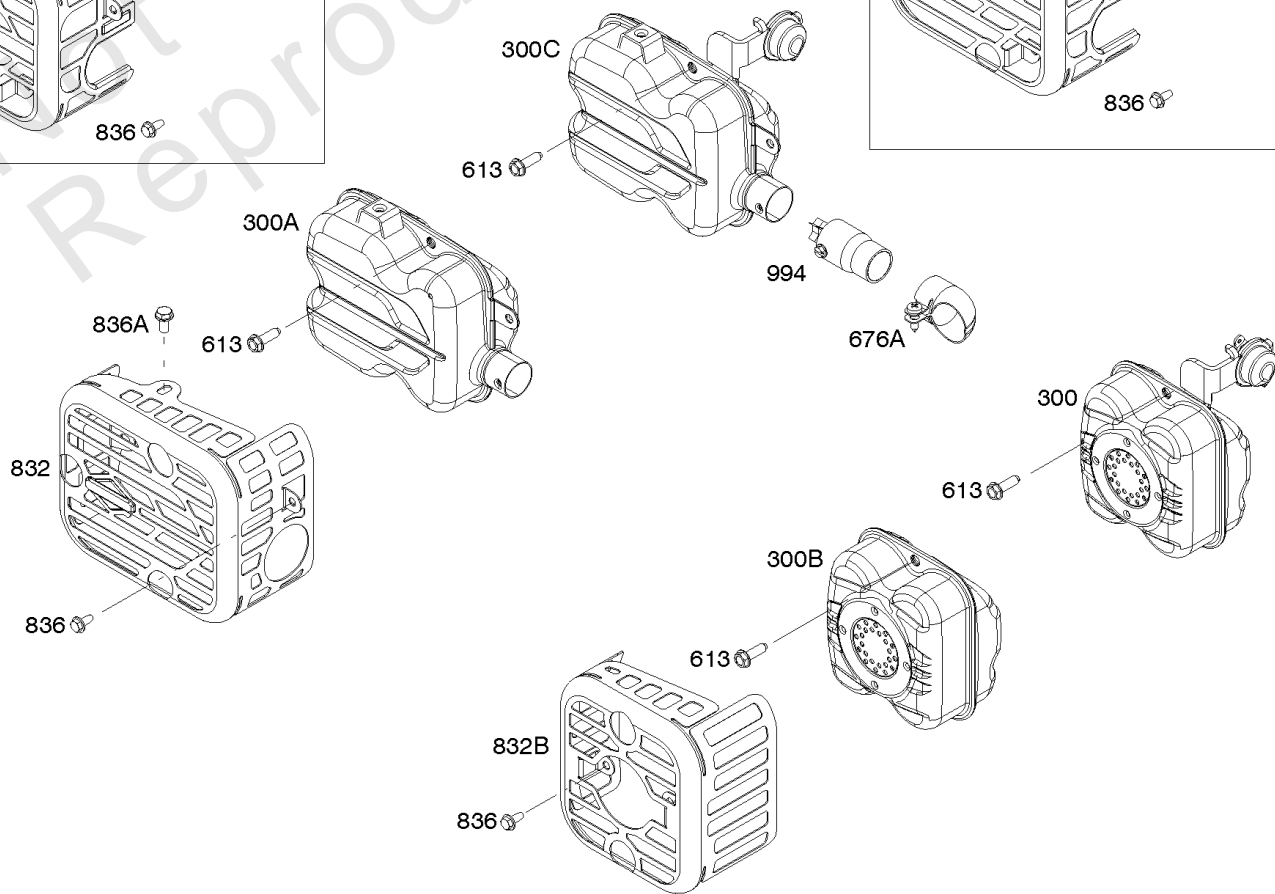

Carburetor

REF NO	PART NO	QTY	DESCRIPTION
104	590558		Pin-Float Hinge
105	594581		Valve-Float Needle
117	592793		Jet-Main -(Standard)
118	592685		Jet-Main -(High Altitude)
121	590589		Kit-Carburetor Overhaul -Used Before Code Date 15030900
121	594636		KIT, Carburetor Overhaul -Used After Code Date 15030800
122	590549		Spacer-Carburetor
125A	590556		Carburetor
133	591120		Float-Carburetor
137	593235		Gasket-Float Bowl -(Pack of 5) -Used Before Code Date 15030900
137	594633		Gasket-Float Bowl -(Pack of 5) -Used After Code Date 15030800
163	799580		Gasket-Air Cleaner
216	590547		Link-Choke
217	590740		Spring-Choke Return
493	593330		Bracket-Mounting -(Carburetor)
617	270344S		Seal-O Ring -(Intake Manifold)
623	799581		Seal-O Ring -(Carburetor Spacer)
724	697478		Retainer-Seal
951	591104		Lever-Choke
975	591492		Bowl-Float -Used Before Code Date 15030900
975	594632		Bowl-Float -Used After Code Date 15030800
1127	590554		Screw -(Float Bowl to Carburetor Body)
1238	590562		SCREW -(Carburetor Spacer)