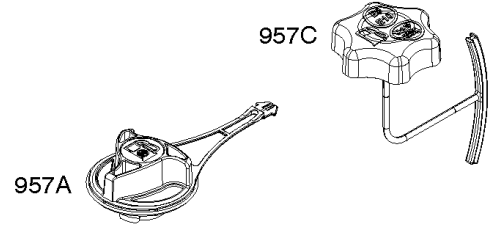

Carburetor

REF NO	PART NO	QTY	DESCRIPTION
104	590558		Pin-Float Hinge
105	594581		Valve-Float Needle
117	592793		Jet-Main -(Standard)
118	592685		Jet-Main -(High Altitude)
121	590589		Kit-Carburetor Overhaul -Used Before Code Date 15030900
121	594636		KIT, Carburetor Overhaul -Used After Code Date 15030800
122	590549		Spacer-Carburetor
125A	590556		Carburetor
133	591120		Float-Carburetor
137	593235		Gasket-Float Bowl -(Pack of 5) -Used Before Code Date 15030900
137	594633		Gasket-Float Bowl -(Pack of 5) -Used After Code Date 15030800
163	799580		Gasket-Air Cleaner
216	590547		Link-Choke
217	590740		Spring-Choke Return
493	593330		Bracket-Mounting -(Carburetor)
617	270344S		Seal-O Ring -(Intake Manifold)
623	799581		Seal-O Ring -(Carburetor Spacer)
724	697478		Retainer-Seal
951	591104		Lever-Choke
975	591492		Bowl-Float -Used Before Code Date 15030900
975	594632		Bowl-Float -Used After Code Date 15030800
1127	590554		Screw -(Float Bowl to Carburetor Body)
1238	590562		SCREW -(Carburetor Spacer)