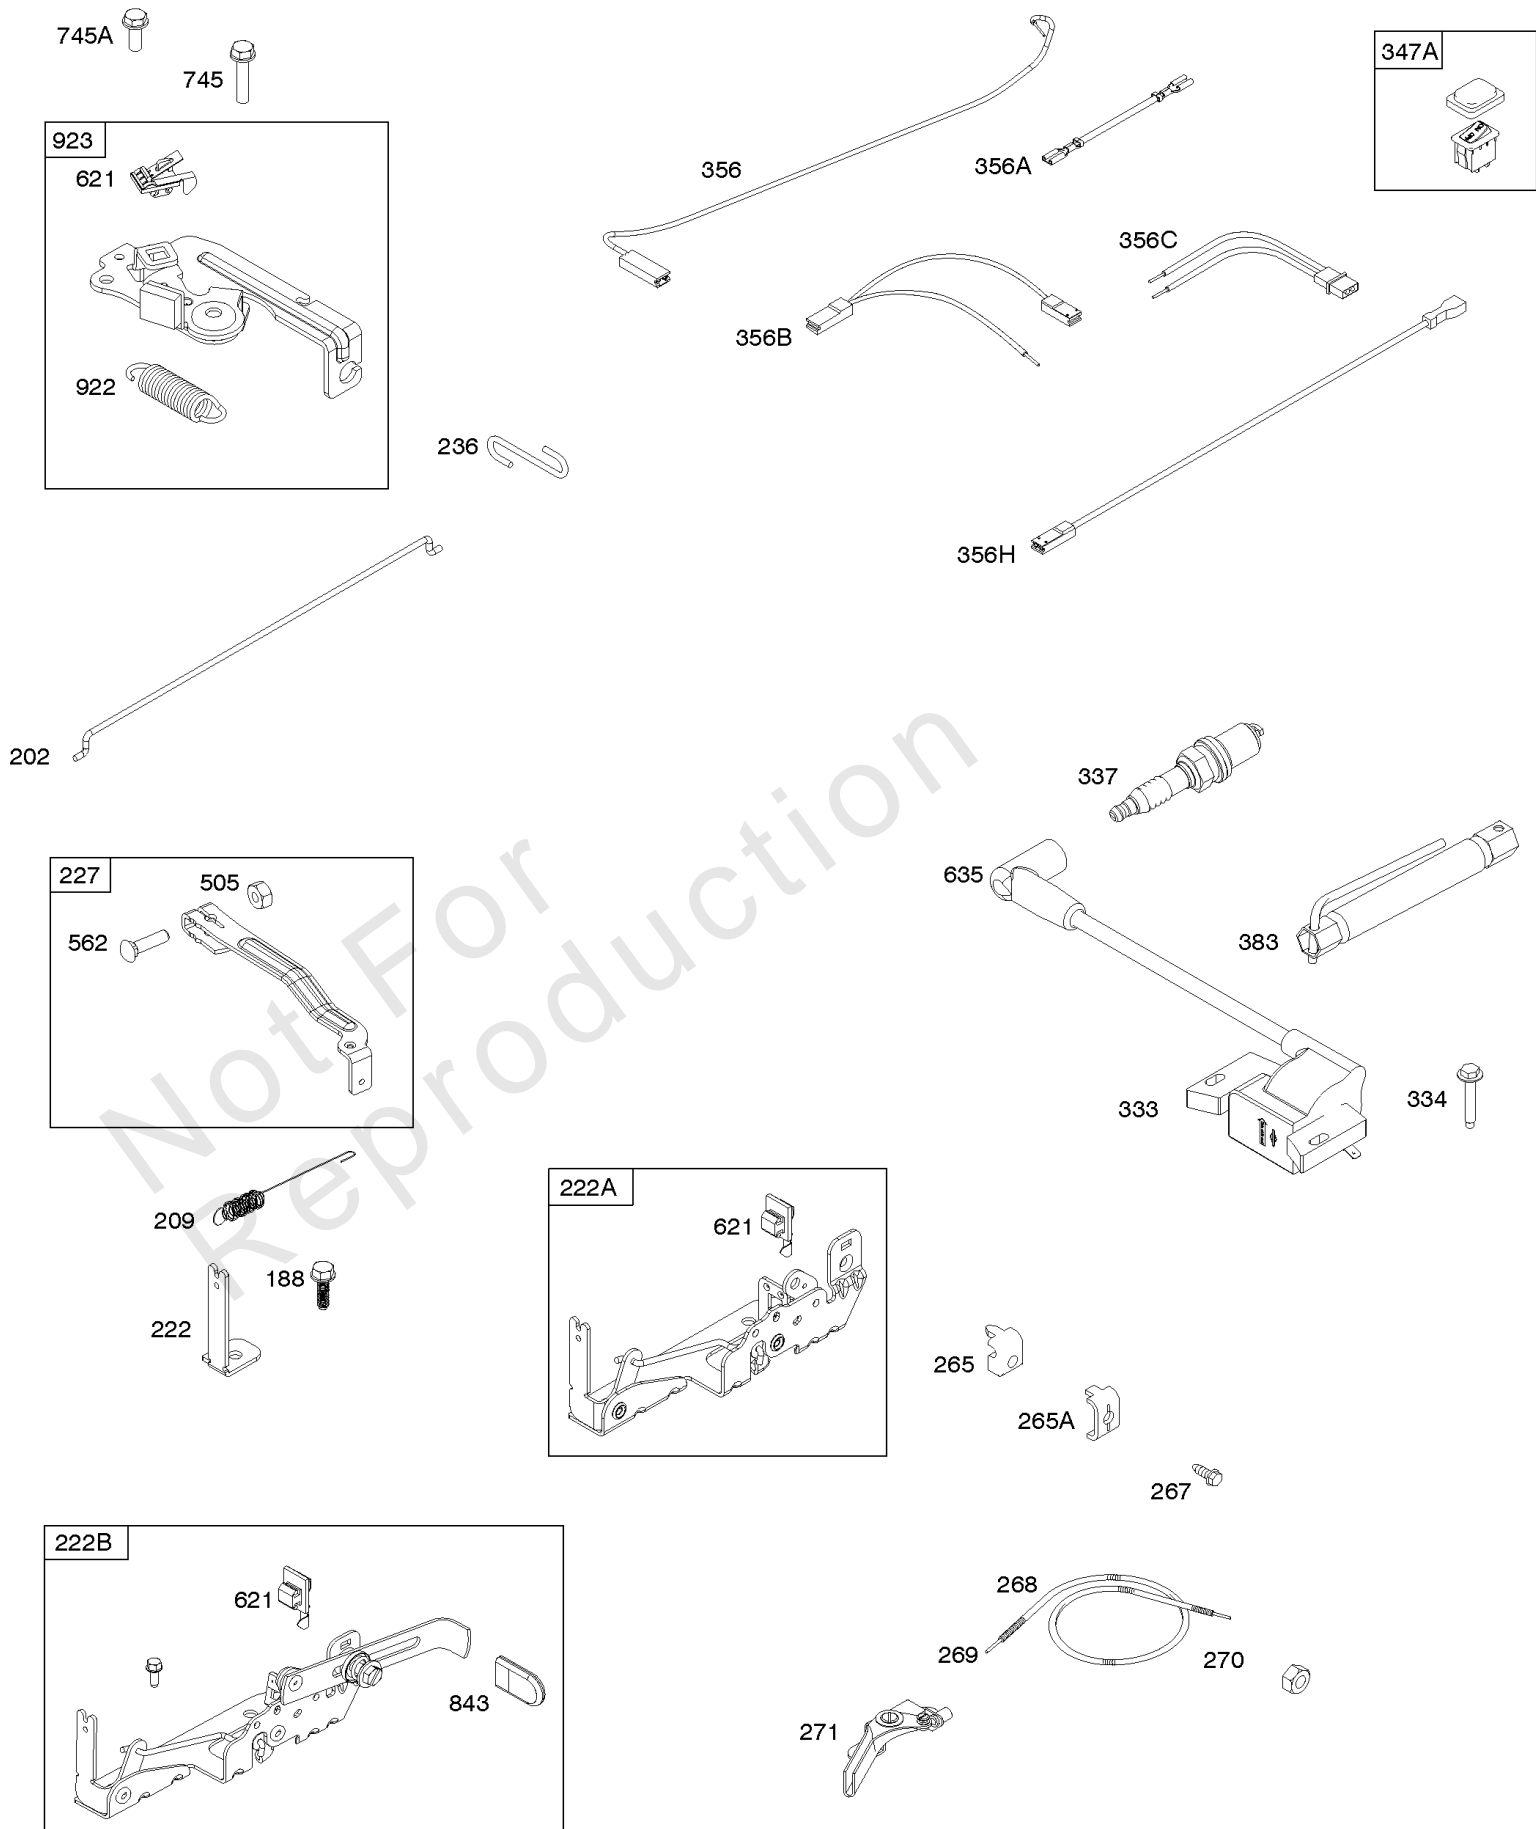

Armature, Controls, Electrical System, Governor Spring, Ignition, Spark Plug

Mfg. No: 09P702-0124-F1

Armature, Controls, Electrical System, Governor Spring, Ignition, Spark Plug

REF NO	PART NO	QTY	DESCRIPTION
188	793480		SCREW -(Control Bracket)
202	590517		Link-Mechanical Governor
209	592567		Spring-Governor -Used Before Code Date 16071100
209	596657		Spring-Governor -Used After Code Date 16071000
222	590560		Bracket-Control
222A	596458		Bracket-Control -Used After Code Date 17010100
222A	590561		Bracket-Control -Used Before Code Date 17010200
222B	596465		Bracket-Control
227	590520		Lever-Governor Control
236	591292		Link-Lockout
265	690798		Clamp-Casing
265A	691024		CLAMP, Casing
267	692577		Screw -(Casing Clamp)
268	691025		CASING, Control Wire -(Cut To Required Length)
269	691026		WIRE, Control -(Cut To Required Length)
270	691027		NUT -(Control Wire Casing)
271	691028		Lever-Control
333	593872		Armature-Magneto
334	691061		SCREW -(Magneto Armature)
337	692051		Plug-Spark -(Resistor)
347A	592694		Switch-Rocker
356H	798943		Wire-Stop
383	19576S		WRENCH, Spark Plug
505	793515		NUT -(Governor Control Lever)
562	793514		Bolt -(Governor Control Lever)
621	692310		Switch-Stop
635	692076		BOOT, Spark Plug
745	691146		Screw -(Brake)
745A	690859		Screw -(Brake)
843	593215		Sleeve-Lever
922	692135		Spring-Brake
923	691487		Brake