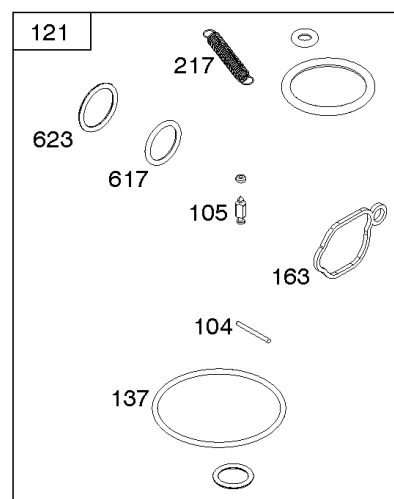

Carburetor

REF NO	PART NO	QTY	DESCRIPTION
104	590558		Pin-Float Hinge
105	594581		Valve-Float Needle
117	592793		Jet-Main -(Standard)
118	592685		Jet-Main -(High Altitude)
121	590589		Kit-Carburetor Overhaul -Used Before Code Date 15030900
121	594636		KIT, Carburetor Overhaul -Used After Code Date 15030800
122	590549		Spacer-Carburetor
125A	590556		Carburetor
133	591120		Float-Carburetor
137	593235		Gasket-Float Bowl -(Pack of 5) -Used Before Code Date 15030900
137	594633		Gasket-Float Bowl -(Pack of 5) -Used After Code Date 15030800
163	799580		Gasket-Air Cleaner
216	590547		Link-Choke
217	590740		Spring-Choke Return
493	593330		Bracket-Mounting -(Carburetor)
617	270344S		Seal-O Ring -(Intake Manifold)
623	799581		Seal-O Ring -(Carburetor Spacer)
724	697478		Retainer-Seal
951	591104		Lever-Choke
975	591492		Bowl-Float -Used Before Code Date 15030900
975	594632		Bowl-Float -Used After Code Date 15030800
1127	590554		Screw -(Float Bowl to Carburetor Body)
1238	590562		SCREW -(Carburetor Spacer)