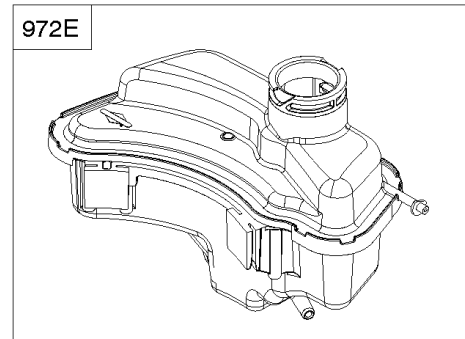

Carburetor

REF NO	PART NO	QTY	DESCRIPTION
104	590558		Pin-Float Hinge
105	594581		Valve-Float Needle
117	592793		Jet-Main -(Standard)
118	592685		Jet-Main -(High Altitude)
121	590589		Kit-Carburetor Overhaul -Used Before Code Date 15030900
121	594636		KIT, Carburetor Overhaul -Used After Code Date 15030800
122	590549		Spacer-Carburetor
125A	590556		Carburetor
133	591120		Float-Carburetor
137	593235		Gasket-Float Bowl -(Pack of 5) -Used Before Code Date 15030900
137	594633		Gasket-Float Bowl -(Pack of 5) -Used After Code Date 15030800
163	799580		Gasket-Air Cleaner
216	590547		Link-Choke
217	590740		Spring-Choke Return
493	593330		Bracket-Mounting -(Carburetor)
617	270344S		Seal-O Ring -(Intake Manifold)
623	799581		Seal-O Ring -(Carburetor Spacer)
724	697478		Retainer-Seal
951	591104		Lever-Choke
975	591492		Bowl-Float -Used Before Code Date 15030900
975	594632		Bowl-Float -Used After Code Date 15030800
1127	590554		Screw -(Float Bowl to Carburetor Body)
1238	590562		SCREW -(Carburetor Spacer)