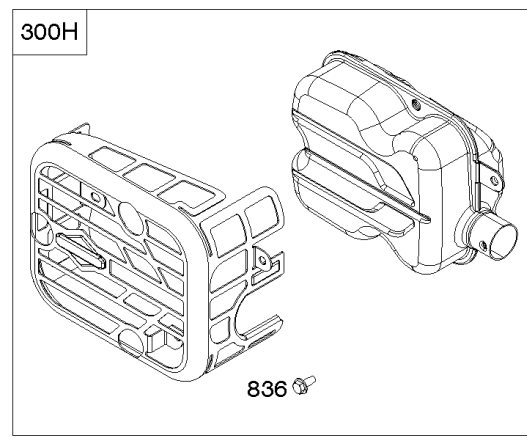

Carburetor

REF NO	PART NO	QTY	DESCRIPTION
104	590558		Pin-Float Hinge
105	594581		Valve-Float Needle
117	592793		Jet-Main -(Standard)
118	592685		Jet-Main -(High Altitude)
121	590589		Kit-Carburetor Overhaul -Used Before Code Date 15030900
121	594636		KIT, Carburetor Overhaul -Used After Code Date 15030800
122	590549		Spacer-Carburetor
125A	590556		Carburetor
133	591120		Float-Carburetor
137	593235		Gasket-Float Bowl -(Pack of 5) -Used Before Code Date 15030900
137	594633		Gasket-Float Bowl -(Pack of 5) -Used After Code Date 15030800
163	799580		Gasket-Air Cleaner
216	590547		Link-Choke
217	590740		Spring-Choke Return
493	593330		Bracket-Mounting -(Carburetor)
617	270344S		Seal-O Ring -(Intake Manifold)
623	799581		Seal-O Ring -(Carburetor Spacer)
724	697478		Retainer-Seal
951	591104		Lever-Choke
975	591492		Bowl-Float -Used Before Code Date 15030900
975	594632		Bowl-Float -Used After Code Date 15030800
1127	590554		Screw -(Float Bowl to Carburetor Body)
1238	590562		SCREW -(Carburetor Spacer)