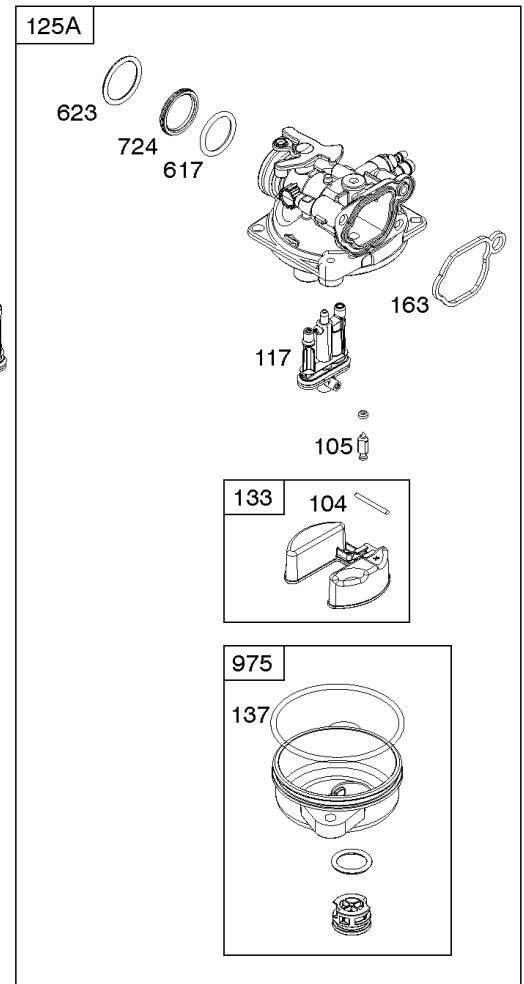

Carburetor

REF NO	PART NO	QTY	DESCRIPTION
104	590558		Pin-Float Hinge
105	594581		Valve-Float Needle
117	592793		Jet-Main -(Standard)
118	592685		Jet-Main -(High Altitude)
121	590589		Kit-Carburetor Overhaul -Used Before Code Date 15030900
121	594636		KIT, Carburetor Overhaul -Used After Code Date 15030800
122	590549		Spacer-Carburetor
125A	590556		Carburetor
133	591120		Float-Carburetor
137	593235		Gasket-Float Bowl -(Pack of 5) -Used Before Code Date 15030900
137	594633		Gasket-Float Bowl -(Pack of 5) -Used After Code Date 15030800
163	799580		Gasket-Air Cleaner
216	590547		Link-Choke
217	590740		Spring-Choke Return
493	593330		Bracket-Mounting -(Carburetor)
617	270344S		Seal-O Ring -(Intake Manifold)
623	799581		Seal-O Ring -(Carburetor Spacer)
724	697478		Retainer-Seal
951	591104		Lever-Choke
975	591492		Bowl-Float -Used Before Code Date 15030900
975	594632		Bowl-Float -Used After Code Date 15030800
1127	590554		Screw -(Float Bowl to Carburetor Body)
1238	590562		SCREW -(Carburetor Spacer)