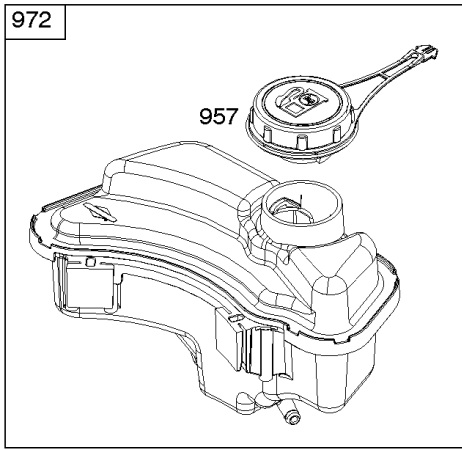

Carburetor

REF NO	PART NO	QTY	DESCRIPTION
104	590558		Pin-Float Hinge
105	594581		Valve-Float Needle
117	592793		Jet-Main -(Standard)
118	592685		Jet-Main -(High Altitude)
121	590589		Kit-Carburetor Overhaul -Used Before Code Date 15030900
121	594636		KIT, Carburetor Overhaul -Used After Code Date 15030800
122	590549		Spacer-Carburetor
125A	590556		Carburetor
133	591120		Float-Carburetor
137	593235		Gasket-Float Bowl -(Pack of 5) -Used Before Code Date 15030900
137	594633		Gasket-Float Bowl -(Pack of 5) -Used After Code Date 15030800
163	799580		Gasket-Air Cleaner
216	590547		Link-Choke
217	590740		Spring-Choke Return
493	593330		Bracket-Mounting -(Carburetor)
617	270344S		Seal-O Ring -(Intake Manifold)
623	799581		Seal-O Ring -(Carburetor Spacer)
724	697478		Retainer-Seal
951	591104		Lever-Choke
975	591492		Bowl-Float -Used Before Code Date 15030900
975	594632		Bowl-Float -Used After Code Date 15030800
1127	590554		Screw -(Float Bowl to Carburetor Body)
1238	590562		SCREW -(Carburetor Spacer)