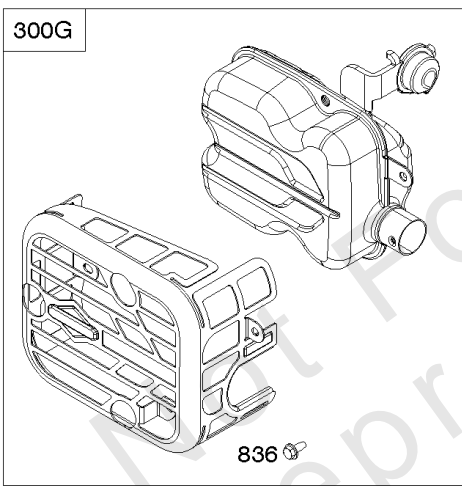

Carburetor

REF NO	PART NO	QTY	DESCRIPTION
104	590558		Pin-Float Hinge
105	594581		Valve-Float Needle
117	592793		Jet-Main -(Standard)
118	592685		Jet-Main -(High Altitude)
121	590589		Kit-Carburetor Overhaul -Used Before Code Date 15030900
121	594636		KIT, Carburetor Overhaul -Used After Code Date 15030800
122	590549		Spacer-Carburetor
125A	590556		Carburetor
133	591120		Float-Carburetor
137	593235		Gasket-Float Bowl -(Pack of 5) -Used Before Code Date 15030900
137	594633		Gasket-Float Bowl -(Pack of 5) -Used After Code Date 15030800
163	799580		Gasket-Air Cleaner
216	590547		Link-Choke
217	590740		Spring-Choke Return
493	593330		Bracket-Mounting -(Carburetor)
617	270344S		Seal-O Ring -(Intake Manifold)
623	799581		Seal-O Ring -(Carburetor Spacer)
724	697478		Retainer-Seal
951	591104		Lever-Choke
975	591492		Bowl-Float -Used Before Code Date 15030900
975	594632		Bowl-Float -Used After Code Date 15030800
1127	590554		Screw -(Float Bowl to Carburetor Body)
1238	590562		SCREW -(Carburetor Spacer)