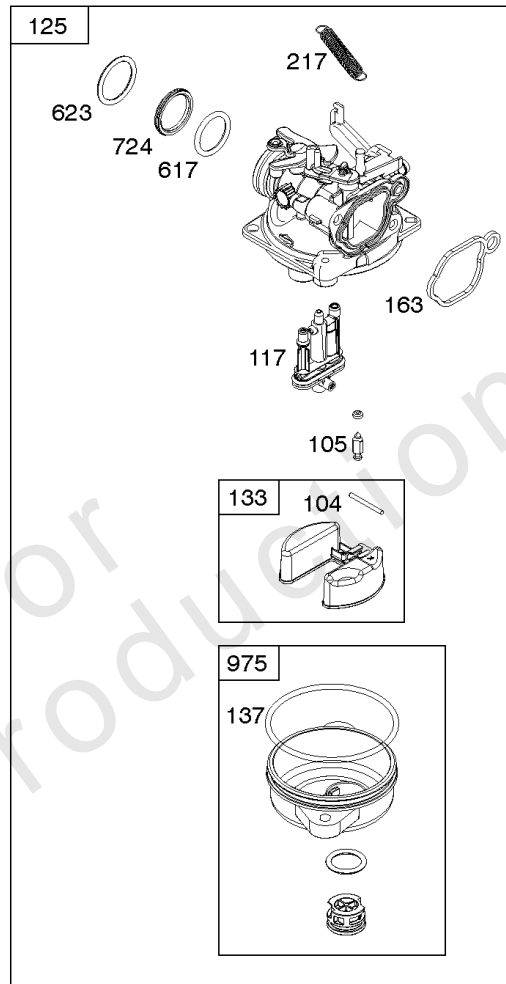

Carburetor

REF NO	PART NO	QTY	DESCRIPTION
104	590558		Pin-Float Hinge
105	594581		Valve-Float Needle
117	592793		Jet-Main -(Standard)
118	592685		Jet-Main -(High Altitude)
121	590589		Kit-Carburetor Overhaul -Used Before Code Date 15030900
121	594636		KIT, Carburetor Overhaul -Used After Code Date 15030800
122	590549		Spacer-Carburetor
125A	590556		Carburetor
133	591120		Float-Carburetor
137	593235		Gasket-Float Bowl -(Pack of 5) -Used Before Code Date 15030900
137	594633		Gasket-Float Bowl -(Pack of 5) -Used After Code Date 15030800
163	799580		Gasket-Air Cleaner
216	590547		Link-Choke
217	590740		Spring-Choke Return
493	593330		Bracket-Mounting -(Carburetor)
617	270344S		Seal-O Ring -(Intake Manifold)
623	799581		Seal-O Ring -(Carburetor Spacer)
724	697478		Retainer-Seal
951	591104		Lever-Choke
975	591492		Bowl-Float -Used Before Code Date 15030900
975	594632		Bowl-Float -Used After Code Date 15030800
1127	590554		Screw -(Float Bowl to Carburetor Body)
1238	590562		SCREW -(Carburetor Spacer)