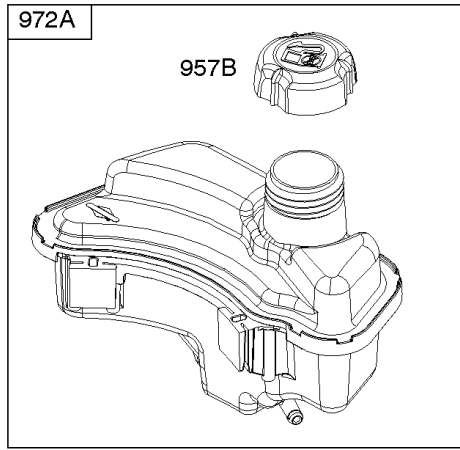

Carburetor

REF NO	PART NO	QTY	DESCRIPTION
104	590558		Pin-Float Hinge
105	594581		Valve-Float Needle
117	592793		Jet-Main -(Standard)
118	592685		Jet-Main -(High Altitude)
121	590589		Kit-Carburetor Overhaul -Used Before Code Date 15030900
121	594636		KIT, Carburetor Overhaul -Used After Code Date 15030800
122	590549		Spacer-Carburetor
125A	590556		Carburetor
133	591120		Float-Carburetor
137	593235		Gasket-Float Bowl -(Pack of 5) -Used Before Code Date 15030900
137	594633		Gasket-Float Bowl -(Pack of 5) -Used After Code Date 15030800
163	799580		Gasket-Air Cleaner
216	590547		Link-Choke
217	590740		Spring-Choke Return
493	593330		Bracket-Mounting -(Carburetor)
617	270344S		Seal-O Ring -(Intake Manifold)
623	799581		Seal-O Ring -(Carburetor Spacer)
724	697478		Retainer-Seal
951	591104		Lever-Choke
975	591492		Bowl-Float -Used Before Code Date 15030900
975	594632		Bowl-Float -Used After Code Date 15030800
1127	590554		Screw -(Float Bowl to Carburetor Body)
1238	590562		SCREW -(Carburetor Spacer)