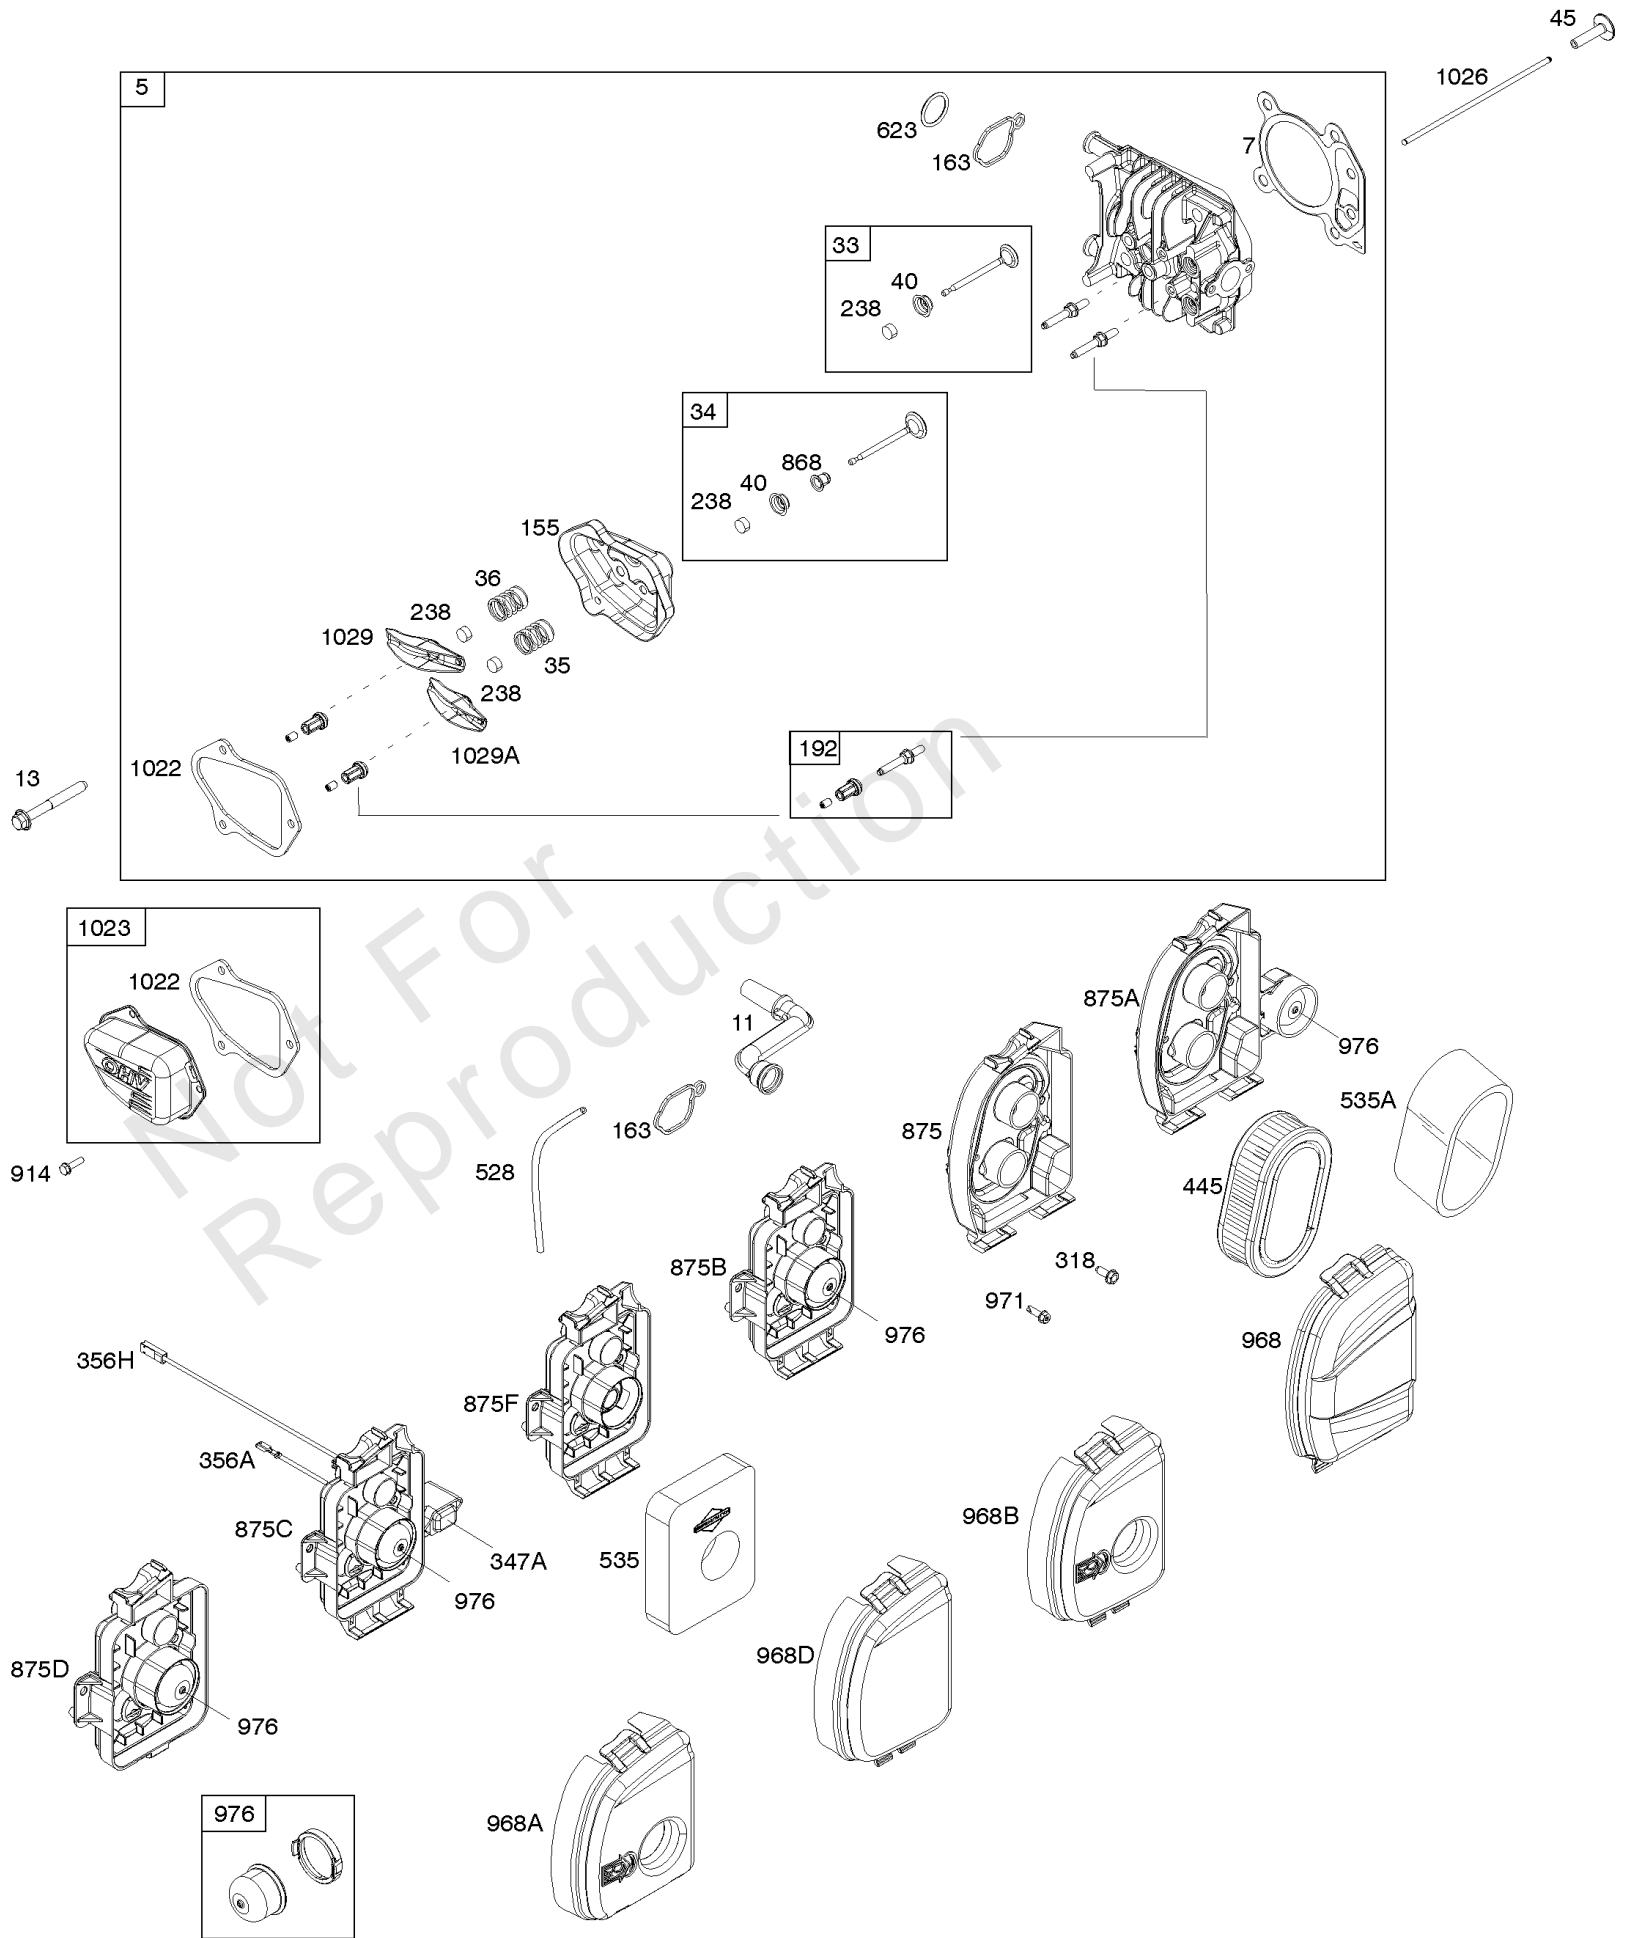

# Parts Manual

Mfg. No: 09P702-0124-F1

---

<b>Model Components</b>	<b>Page</b>
Air Cleaner, Cylinder Head. ....	4
Armature, Controls, Electrical System, Governor Spring, Ignition, Spark Plug. ....	6
Blower Housing, Rewind Starter. ....	8
Camshaft, Crankshaft, Cylinder, Gasket Set, Piston/Rings/Connecting Rod, Sump, Warning Label. ....	10
Carburetor. ....	14
Exhaust System, Fuel Supply. ....	16
Flywheel. ....	18

## Air Cleaner, Cylinder Head

REF NO	PART NO	QTY	DESCRIPTION
5	595351		Head-Cylinder
7	799586		Gasket-Cylinder Head
11	590522		TUBE, Breather
13	590512		Screw -(Cylinder Head)
33	590531		Valve-Exhaust
34	590530		Valve-Intake
35	590532		Spring-Valve -(Intake)
36	590532		Spring-Valve -(Exhaust)
40	590528		Retainer-Valve
45	590514		Tappet-Valve
155	590529		Plate-Cylinder Head
163	799580		Gasket-Air Cleaner
192	590535		Adjuster-Rocker Arm
238	590533		Cap-Valve
318	793480		SCREW -(Mounting Bracket)
347A	592694		Switch-Rocker
356H	798943		Wire-Stop
445	593260		FILTER, A/C Cartridge
528	793006		Hose-Primer -(Cut To Required Length)
535	799579		FILTER, Air Cleaner Foam
535A	595191		FILTER, Air Cleaner Foam
623	799581		Seal-O Ring -(Carburetor Spacer)
868	590534		Seal-Valve -(Intake)
875C	595665		Base-Air Cleaner -Used After Code Date 16071000
875C	592695		Base-Air Cleaner -Used Before Code Date 16071100
914	591103		Screw -(Rocker Cover)
968B	595660		Cover-Air Cleaner
971	590552		SCREW -(Air Cleaner Base to Carburetor/Throttle Body)
976	594281		Primer-Carburetor
1022	591255		Gasket-Rocker Cover
1023	595349		Cover-Rocker
1026	590515		Rod-Push
1029	590526		Arm-Rocker
1029A	590527		Arm-Rocker