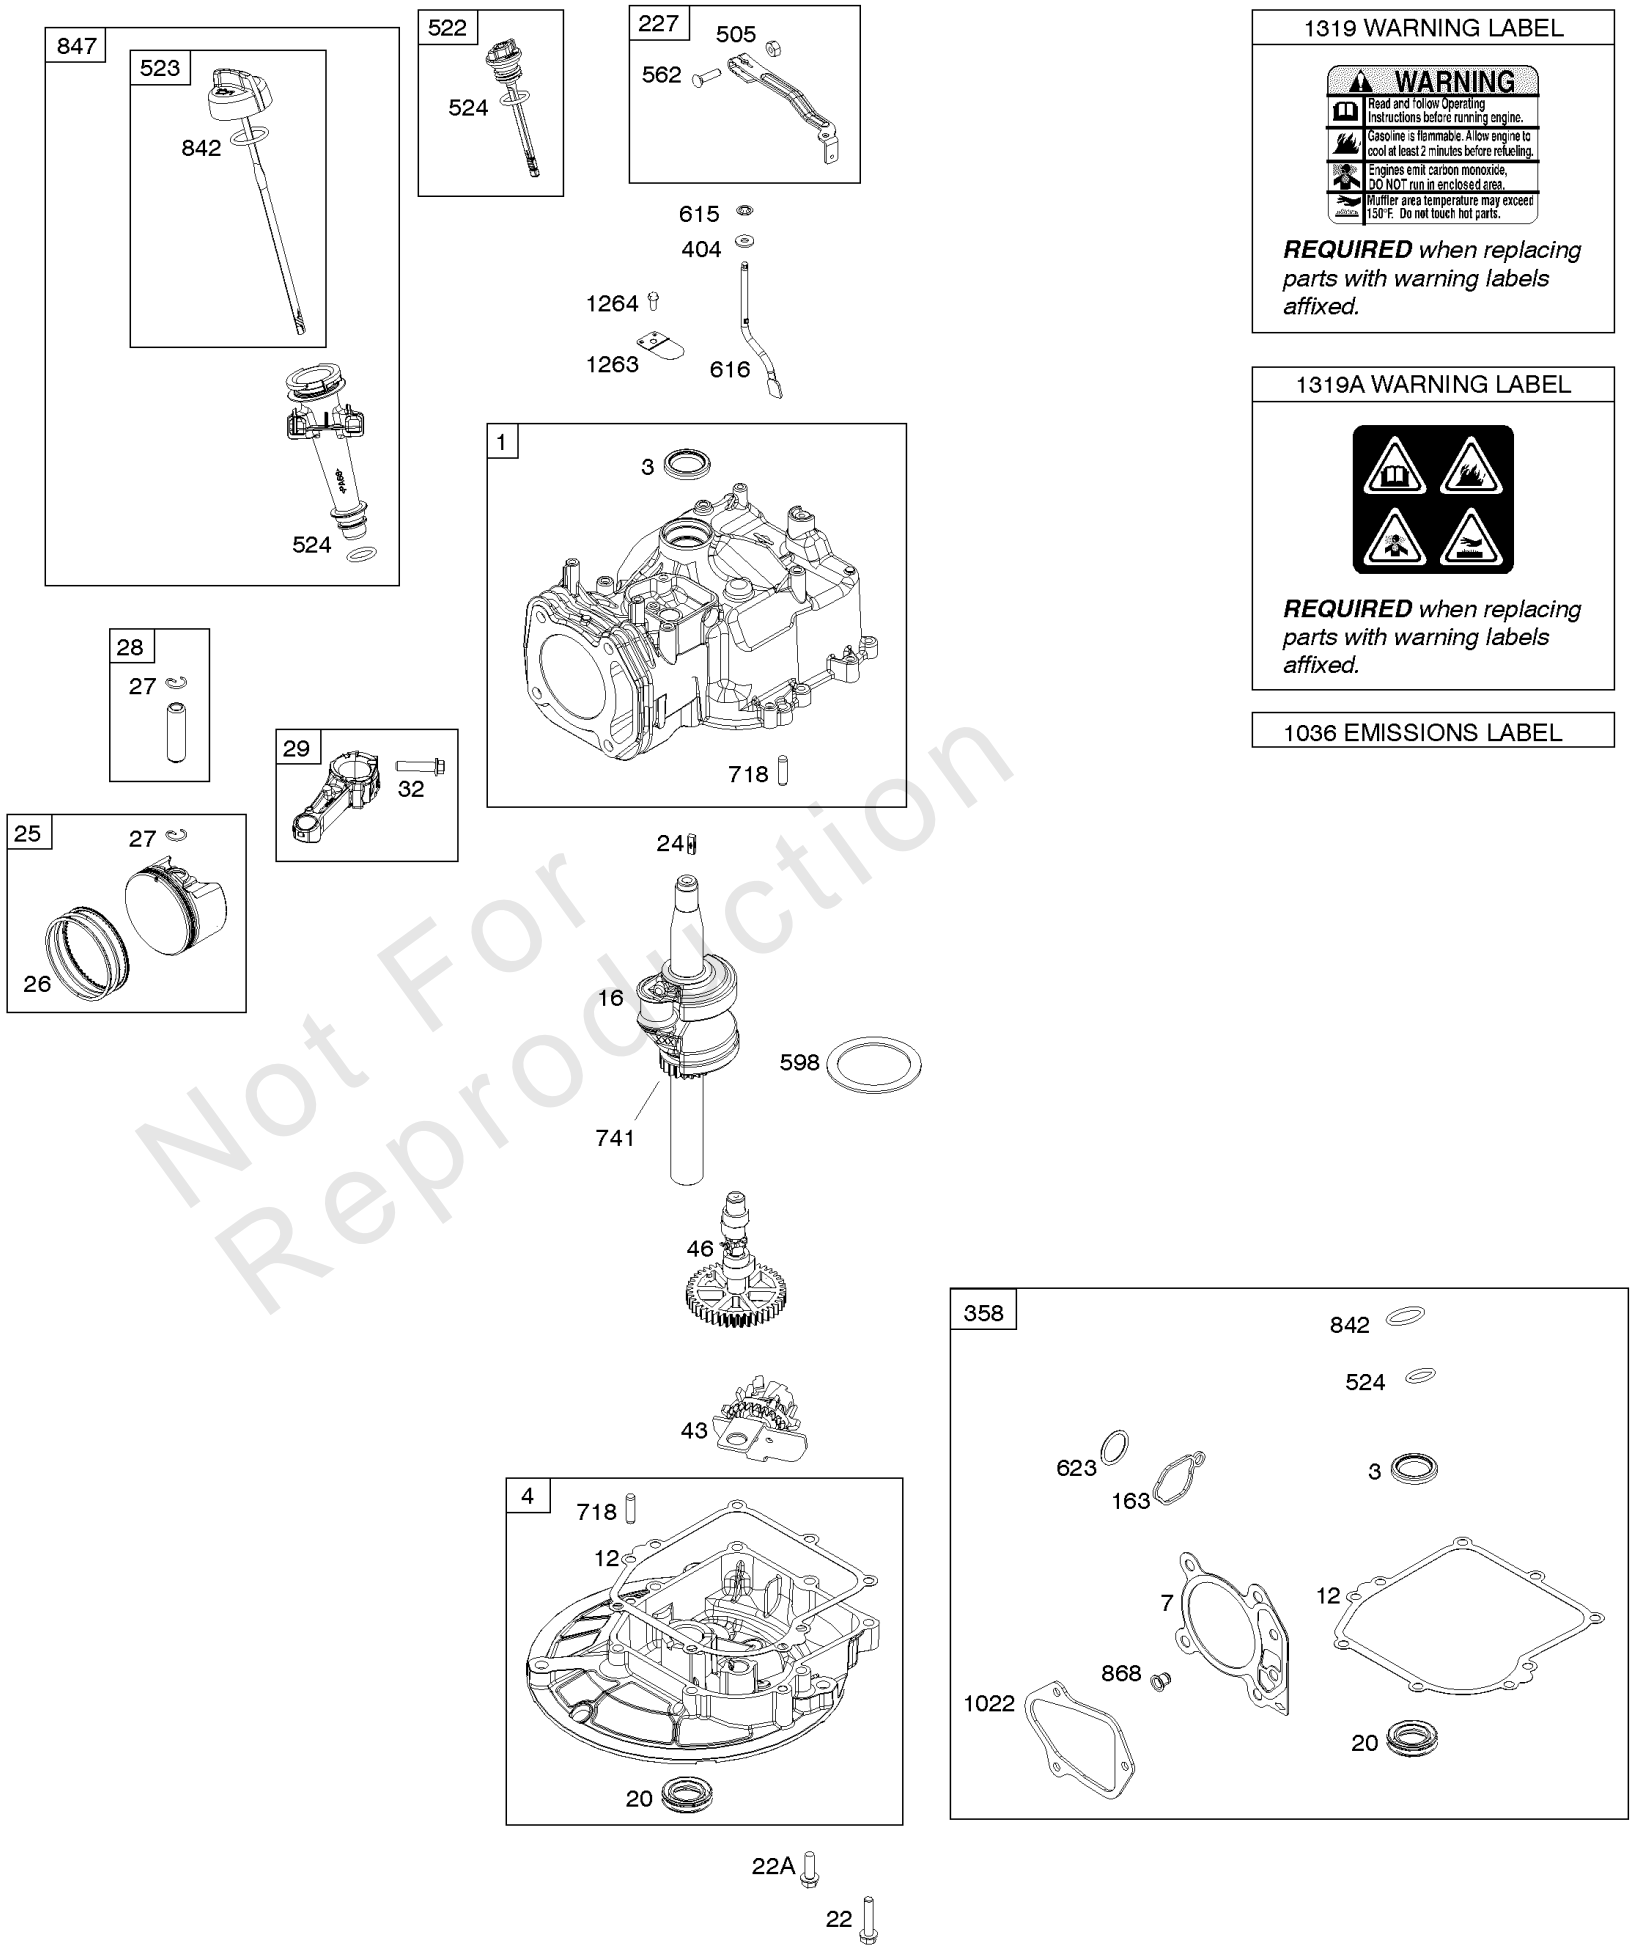

Camshaft, Crankshaft, Cylinder, Gasket Set, Piston/Rings/Connecting Rod, Sump,

Mfg. No: 09P702-0124-F1

Camshaft, Crankshaft, Cylinder, Gasket Set, Piston/Rings/Connecting Rod, Sump,

REF NO	PART NO	QTY	DESCRIPTION
1	590519		Cylinder Assembly
3	299819S		SEAL, Oil -(Magneto Side)
4	590569		Sump-Engine
7	799586		Gasket-Cylinder Head
12	799587		Gasket-Crankcase
16	591152		Crankshaft
20	391483S		Seal-Oil -(PTO Side)
22	692551		Screw -(Crankcase Cover/Sump)
22A	590763		Screw -(Crankcase Cover/Sump)
24	222698S		KEY, Flywheel
25	590521		Piston Assembly -(Standard)
26	590523		Ring Set -(Standard)
27	691588		Lock-Piston Pin
28	699659		Pin-Piston -(Standard)
29	590518		Rod-Connecting
32	691664		Screw -(Connecting Rod)
43	792242		Slinger-Governor/Oil -Used Before Code Date 13062400
46	592968		Camshaft
163	799580		Gasket-Air Cleaner
227	590520		Lever-Governor Control
358	595350		Gasket Set-Engine
404	690272		WASHER -(Governor Crank)
505	793515		NUT -(Governor Control Lever)
522	590580		Plug-Dipstick/Fill
523	796503		DIPSTICK
524	691876		Seal-O Ring
562	793514		Bolt -(Governor Control Lever)
598	593291		Shim-End Play -(Crankshaft or Camshaft Bearing)
615	690340		RETAINER, Governor Shaft
616	590516		CRANK, Governor
623	799581		Seal-O Ring -(Carburetor Spacer)
718	690959		PIN, Locating -(Crankcase Cover/Sump)
741	796210		Gear-Timing -(Plastic)
842	691031		SEAL, O-Ring -(Dipstick Tube)
847	590572		Dipstick/Tube Assembly
868	590534		Seal-Valve -(Intake)
1022	591255		Gasket-Rocker Cover
1036			Label-Emissions -(Available From A Briggs & Stratton Authorized Dealer)