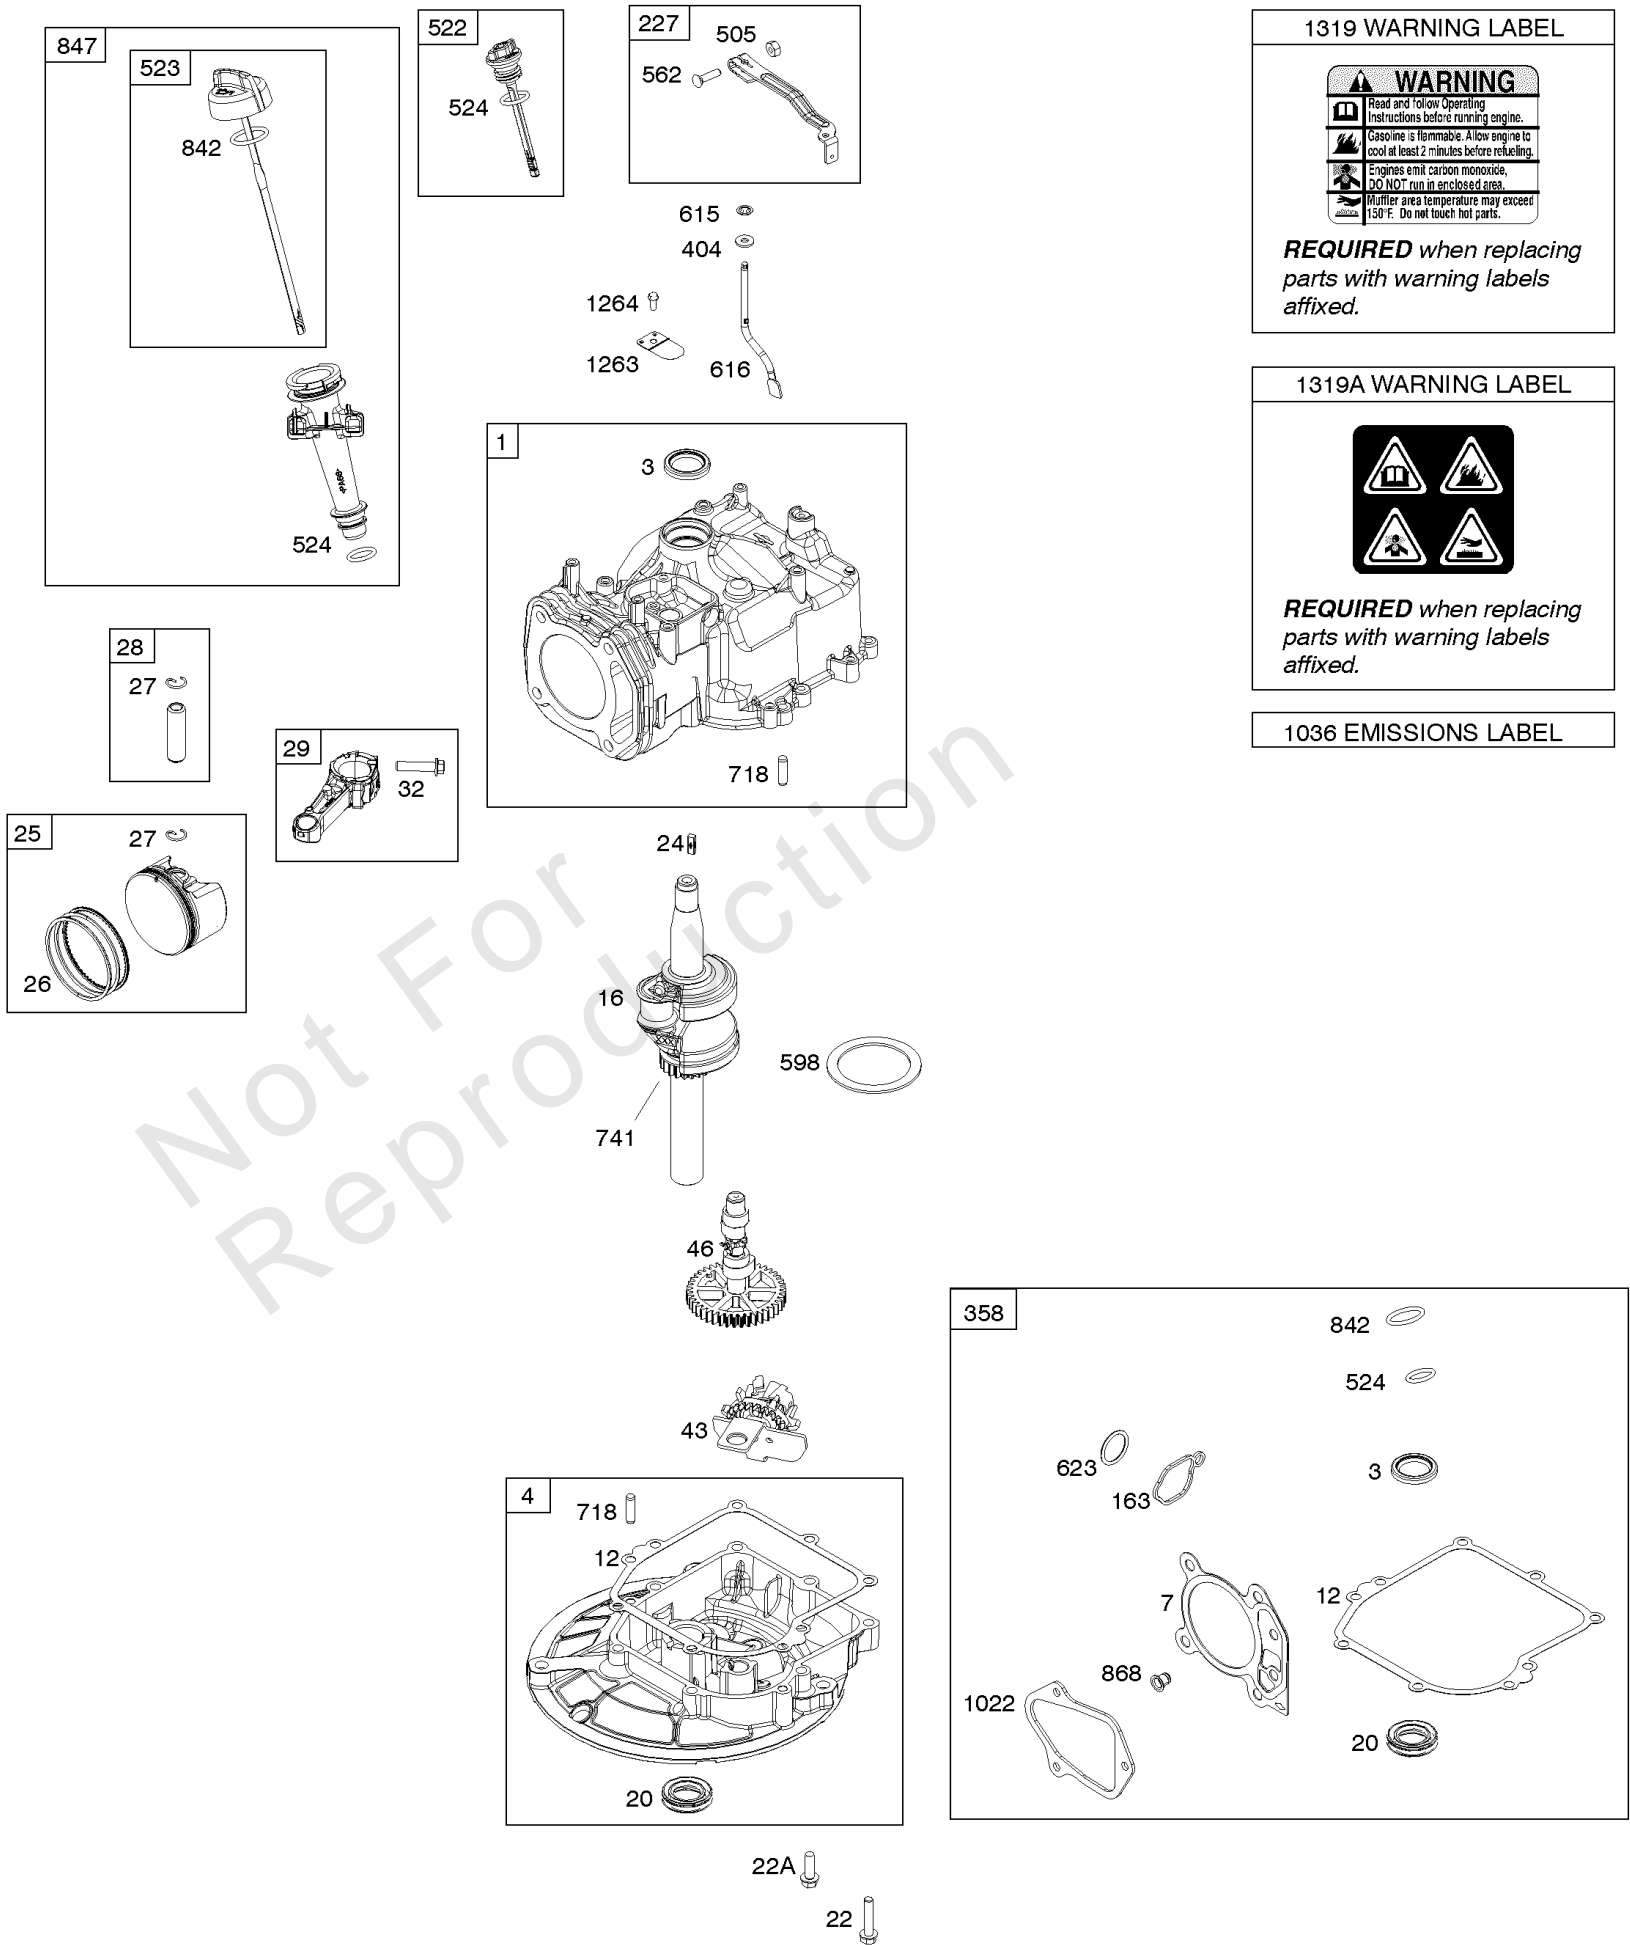

Camshaft, Crankshaft, Cylinder, Gasket Set, Piston/Rings/Connecting Rod, Sump,

REF NO	PART NO	QTY	DESCRIPTION
1	590519		Cylinder Assembly
3	299819S		SEAL, Oil -(Magneto Side)
4	590569		Sump-Engine
7	799586		Gasket-Cylinder Head
12	799587		Gasket-Crankcase
16	591152		Crankshaft
20	391483S		Seal-Oil -(PTO Side)
22	692551		Screw -(Crankcase Cover/Sump)
22A	590763		Screw -(Crankcase Cover/Sump)
24	222698S		KEY, Flywheel
25	590521		Piston Assembly -(Standard)
26	590523		Ring Set -(Standard)
27	691588		Lock-Piston Pin
28	699659		Pin-Piston -(Standard)
29	590518		Rod-Connecting
32	691664		Screw -(Connecting Rod)
43	792242		Slinger-Governor/Oil -Used Before Code Date 13062400
46	592968		Camshaft
163	799580		Gasket-Air Cleaner
227	590520		Lever-Governor Control
358	595350		Gasket Set-Engine
404	690272		WASHER -(Governor Crank)
505	793515		NUT -(Governor Control Lever)
522	590580		Plug-Dipstick/Fill
523	796503		DIPSTICK
524	691876		Seal-O Ring
562	793514		Bolt -(Governor Control Lever)
598	593291		Shim-End Play -(Crankshaft or Camshaft Bearing)
615	690340		RETAINER, Governor Shaft
616	590516		CRANK, Governor
623	799581		Seal-O Ring -(Carburetor Spacer)
718	690959		PIN, Locating -(Crankcase Cover/Sump)
741	796210		Gear-Timing -(Plastic)
842	691031		SEAL, O-Ring -(Dipstick Tube)
847	590572		Dipstick/Tube Assembly
868	590534		Seal-Valve -(Intake)
1022	591255		Gasket-Rocker Cover
1036			Label-Emissions -(Available From A Briggs & Stratton Authorized Dealer)

Camshaft, Crankshaft, Cylinder, Gasket Set, Piston/Rings/Connecting Rod, Sump,

Mfg. No: 09P702-0124-F1