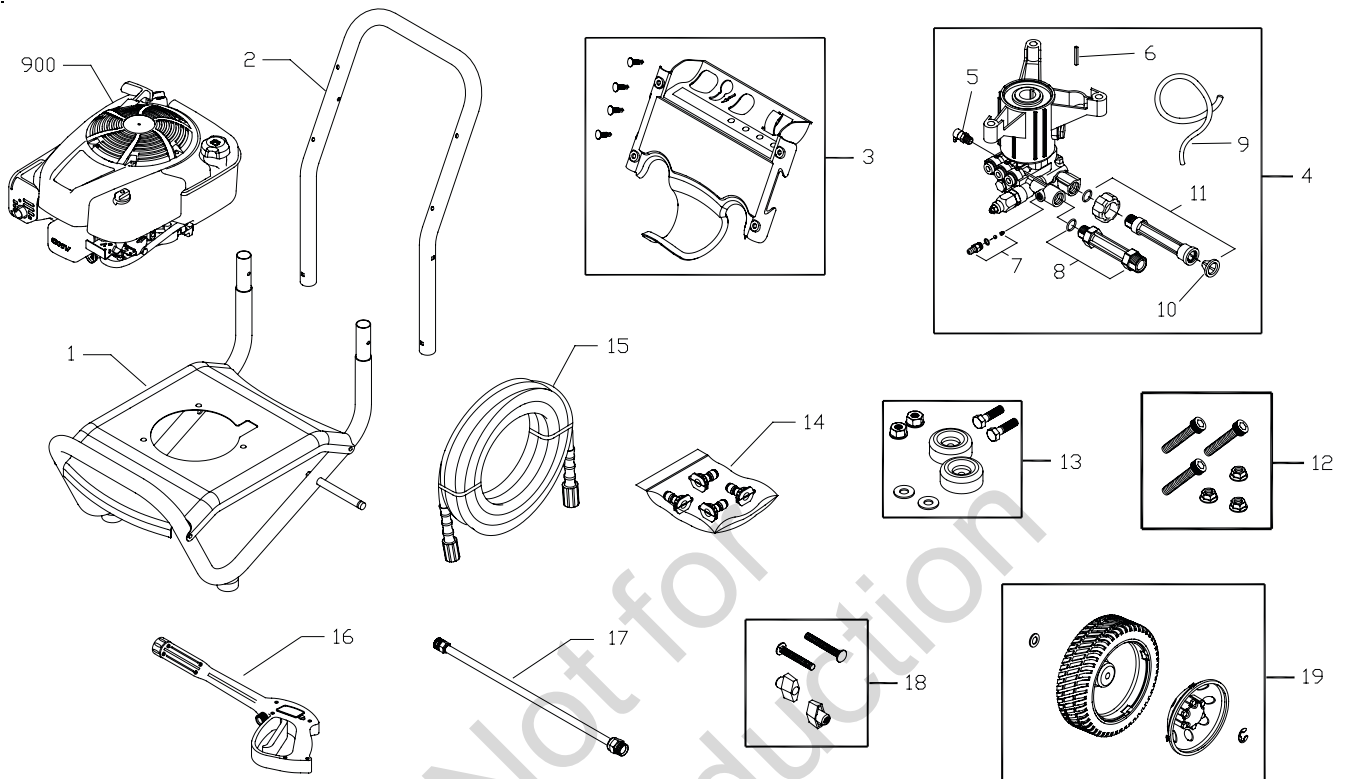

# Exploded View and Parts List

Item	Part #	Description
1	312028GS	BASE
	205413GS	AXLE
2	199110BRGS	HANDLE
3	312181GS	BILLBOARD
	B1797GS	CLIP
4	209261GS	PUMP
5	208673GS	VALVE-THERMAL RELIEF
6	23139GS	KEY
7	192914GS	KIT-CHEMICAL INJ
8	201497GS	FITTING
9	310975GS	HOSE-CHEMICAL
10	B2384GS	FILTER-GARDEN HOSE
11	201496GS	KIT-WATER INLET
12	200199GS	KIT-HARDWARE PUMP MOUNTING
13	192310GS	MOUNT-VIBRATION
14	208583GS	KIT-QC NOZZLES
	198841GS	NOZZLE-QC BLACK
	195983PGS	NOZZLE-QC YELLOW
	195983RGS	NOZZLE-QC WHITE
	195983ANGS	NOZZLE-QC RED
15	196138GS	HOSE
16	204627GS	GUN

Item	Part #	Description
16	204627GS	GUN
17	200595GS	EXTENSION-QC
18	B2203GS	KIT-HARDWARE HANDLE
19	209568GS	KIT-WHEEL
	192050GS	E-RING
	200520GS	HUBCAP
900	§	ENGINE

### Items Not Illustrated

312186GS	MANUAL-OPERATOR
194256GS	TAG-WARNING
312180GS	DECAL-Shroud
BB3061BGS	OIL