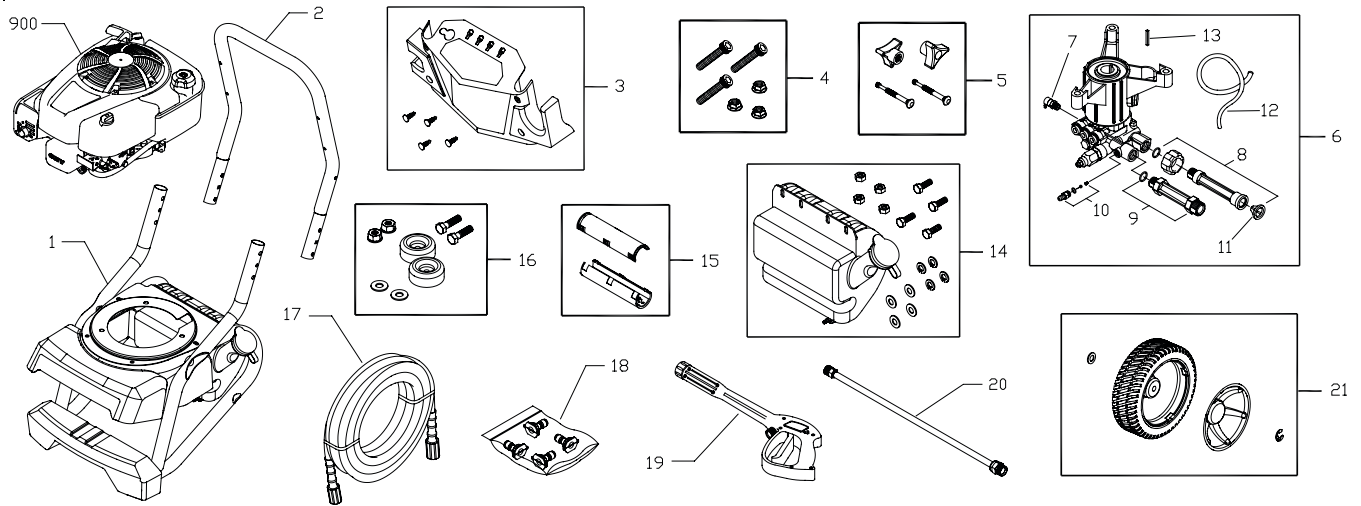

Briggs & Stratton Power Products group, LLC
Jefferson, Wisconsin, U.S.A.

IPL 312174 Revision - (01/12/2010)

Exploded View and Parts List — Main Unit

Item	Part #	Description
1	311970GS	BASE
2	310629BVGS	HANDLE
3	310790GS	BILLBOARD
	195964GS	KIT-TREE CLIPS
4	203526GS	KIT-HARDWARE PUMP MOUNTING
5	311896GS	KIT-HARDWARE HANDLE
6	311966GS	PUMP
7	208673GS	VALVE-THERMAL RELIEF
8	201496GS	KIT-WATER INLET
9	201497GS	FITTING
10	192914GS	KIT-CHEM INJ
11	B2384GS	FILTER-GARDEN HOSE
12	189971GS	HOSE-CHEMICAL
13	23139GS	KEY
14	310800GS	TANK-CHEMICAL
	310804GS	CAP-CHEMICAL TANK
	310333GS	KIT-FUEL VALVE
15	311969GS	GRIP
16	192310GS	MOUNT-VIBRATION
17	196006GS	HOSE
18	208041GS	KIT-QC NOZZLES
	195983AKGS	NOZZLE-QC YELLOW
	195983AMGS	NOZZLE-QC WHITE
	195983AJGS	NOZZLE-QC RED
	198841GS	NOZZLE-QC BLACK

Item	Part #	Description
19	204627GS	GUN
20	200595GS	EXTENSION-QC
21	202477GS	KIT-WHEEL
	200519GS	HUBCAP
	192050GS	E-RING
900	§	ENGINE

Items Not Illustrated

310795GS	MANUAL-OPERATOR'S
BB3061BGS	OIL BOTTLE
310788GS	DECAL-Unit
310789GS	DECAL-Shroud
203874GS	AXLE
194256GS	TAG-WARNING