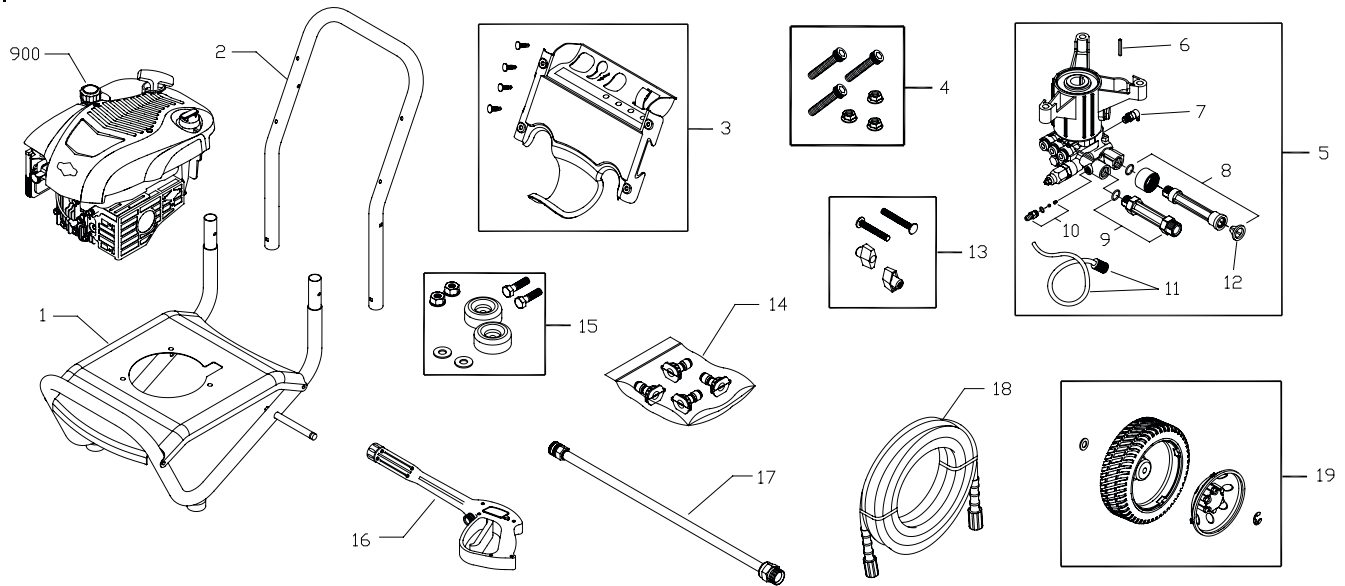

# Exploded View and Parts List

Item	Part #	Description
1	209570GS	BASE
	205413GS	AXLE
2	J199110GS	HANDLE
3	310924GS	BILLBOARD
	B1797GS	CLIPS
4	203526GS	KIT-HARDWARE PUMP MOUNTING
5	202274GS	PUMP
6	23139GS	KEY
7	208673GS	VALVE-THERMAL RELIEF
8	201496GS	KIT-WATER INLET
9	201497GS	FITTING
10	192914GS	KIT-CHEMICAL INJ
11	189971GS	KIT-CHEMICAL HOSE
12	B2384GS	FILTER-GARDEN HOSE
13	B2203GS	KIT-HARDWARE HANDLE
14	204971GS	KIT-QC NOZZLES
	198841GS	NOZZLE-QC BLACK
	195983AEGS	NOZZLE-QC RED
	195983RGS	NOZZLE-QC WHITE
	195983XGS	NOZZLE-QC YELLOW
15	192310GS	MOUNT-VIBRATION

Item	Part #	Description
16	204627GS	GUN
17	200595GS	EXTENSION-QC
18	196138GS	HOSE
20	209568GS	KIT-WHEEL
	200520GS	HUBCAP
	192050GS	E-RING
900	§	ENGINE