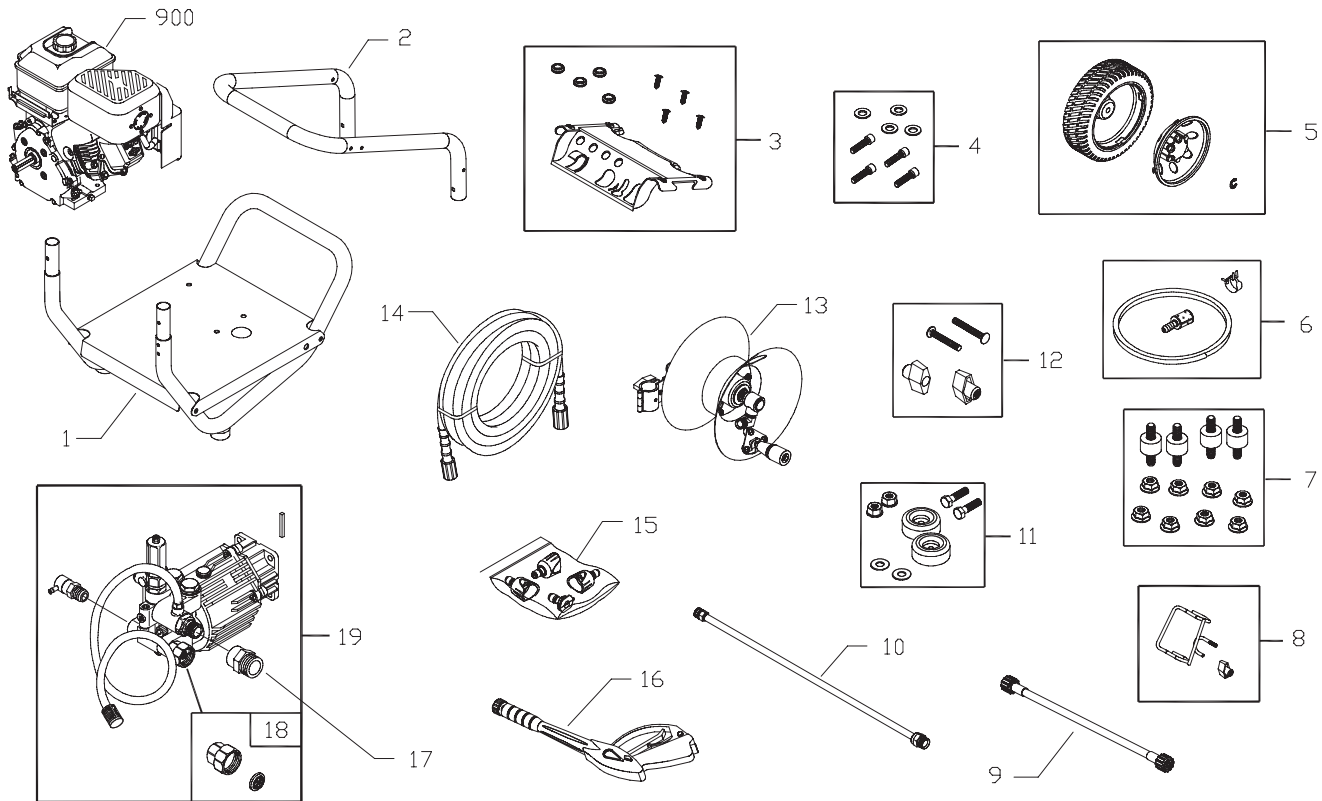

Exploded View and Parts List — Main Unit

Item	Part #	Description	Item	Part #	Description
1	202862GS	ASSY, Base	16	199990GS	GUN
2	Y201499GS	HANDLE	17	95457GS	ADAPTER
3	202854GS	KIT, Billboard/Decals, w/Clips	18	194004GS	KIT, Inlet, Garden Hose
	195964GS	Clips, Tree	19	202005GS	ASSY, Pump
	30809GS	Grommet		194298GS	Valve, Thermal Relief
4	192131GS	KIT, Pump Mounting Hardware		23139DGS	Key
5	203083GS	KIT, Wheel	900	§	ENGINE
	200520GS	Hubcap	Items Not Illustrated		
	192050GS	E-Ring	206859GS		MANUAL, Operator's
6	192796GS	KIT, Chem Hose & Filter	87815GS		GOGGLES
7	192134GS	KIT, Engine Mounting Hardware	BB3061BGS		OIL BOTTLE
8	201661GS	KIT, Gun Holder Weldment	201314GS		AXLE
9	202418GS	HOSE, Whip	695755		KNOB, Throttle
10	193814GS	EXTENSION, QC	202367GS		KIT, Decals
11	192553GS	KIT, Vibration Mount	194256GS		KIT, Tag Warning, w/Clip
12	B2203GS	KIT, Handle Fastening	Optional Accessories		
13	202136GS	ASSY, Hose Reel	6048		KIT, O-Ring Maintenance
	203488GS	Kit, Hardware, Hose Reel	6039		PUMP SAVER
14	202419GS	HOSE	§ - Contact Engine Manufacturer		
15	202182GS	KIT, Nozzle			
	201580RGS	Nozzle, QC, Project Pro, Yellow			
	201580XGS	Nozzle, QC, Project Pro, Orange			
	201580AAGS	Nozzle, QC, Project Pro, Red			
	198841GS	Nozzle, Plastic, Soap			

Exploded View and Parts List — Pump

Item	Part #	Description
21	194434GS	O-RING
22	190639GS	SPACER
24	190640GS	WASHER
42	190646GS	PISTON, Guide
50	198160GS	VENT CAP, with O-Ring
63	194435GS	O-RING
70	190654GS	PUMP HEAD
71	190655GS	GRUB SCREW & WASHER
A	190657GS	KIT, CHECK VALVE
B	192914GS	KIT, CHEMICAL INJECT
C	190660GS	KIT, SEAL WATER
D	194426GS	KIT, INJECTOR

Item	Part #	Description
E	194427GS	KIT, BALL & SPRING
F	193126GS	KIT, UNLOADER
G	194425GS	KIT, SEAL OIL

Parts Not Illustrated

190656GS	OIL BOTTLE
B2384GS	FILTER, Inlet

NOTE: Item letters A - G are service kits and include all parts shown within the box.