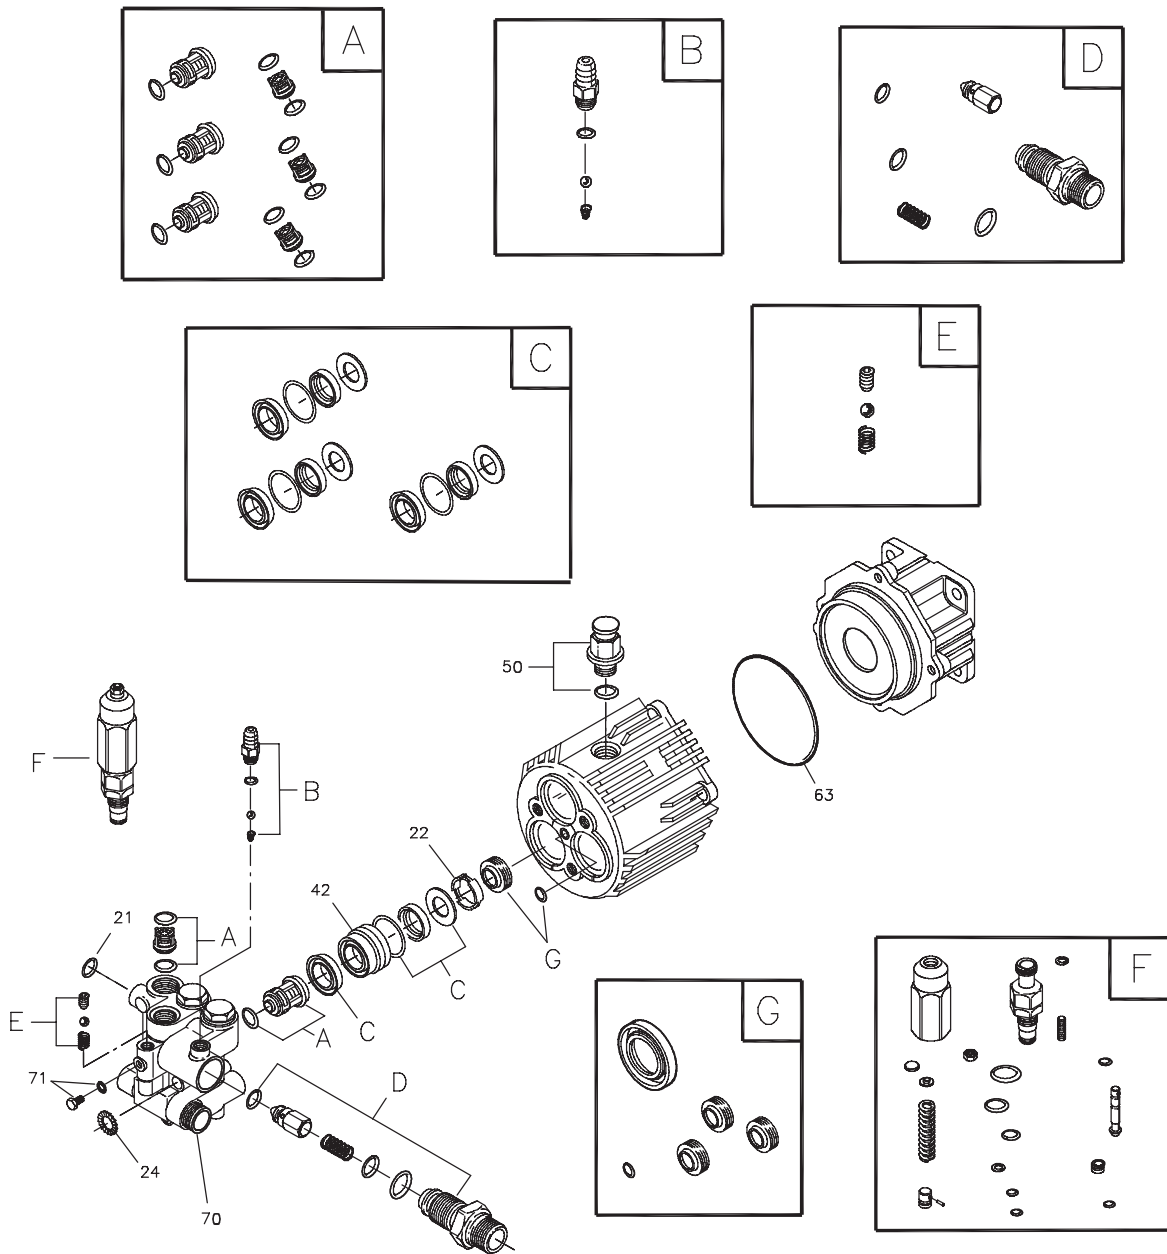

Exploded View and Parts List — Main Unit

Item	Part #	Description	Item	Part #	Description
1	202862GS	ASSY, Base	16	199990GS	GUN
2	Y201499GS	HANDLE	17	95457GS	ADAPTER
3	202854GS	KIT, Billboard/Decals, w/Clips	18	194004GS	KIT, Inlet, Garden Hose
	195964GS	Clips, Tree	19	202005GS	ASSY, Pump
	30809GS	Grommet		194298GS	Valve, Thermal Relief
4	192131GS	KIT, Pump Mounting Hardware		23139DGS	Key
5	203083GS	KIT, Wheel	900	§	ENGINE
	200520GS	Hubcap	Items Not Illustrated		
	192050GS	E-Ring	206859GS		MANUAL, Operator's
6	192796GS	KIT, Chem Hose & Filter	87815GS		GOGGLES
7	192134GS	KIT, Engine Mounting Hardware	BB3061BGS		OIL BOTTLE
8	201661GS	KIT, Gun Holder Weldment	201314GS		AXLE
9	202418GS	HOSE, Whip	695755		KNOB, Throttle
10	193814GS	EXTENSION, QC	202367GS		KIT, Decals
11	192553GS	KIT, Vibration Mount	194256GS		KIT, Tag Warning, w/Clip
12	B2203GS	KIT, Handle Fastening	Optional Accessories		
13	202136GS	ASSY, Hose Reel	6048		KIT, O-Ring Maintenance
	203488GS	Kit, Hardware, Hose Reel	6039		PUMP SAVER
14	202419GS	HOSE	§ - Contact Engine Manufacturer		
15	202182GS	KIT, Nozzle			
	201580RGS	Nozzle, QC, Project Pro, Yellow			
	201580XGS	Nozzle, QC, Project Pro, Orange			
	201580AAGS	Nozzle, QC, Project Pro, Red			
	198841GS	Nozzle, Plastic, Soap			

Exploded View and Parts List — Pump

Item	Part #	Description
21	194434GS	O-RING
22	190639GS	SPACER
24	190640GS	WASHER
42	190646GS	PISTON, Guide
50	198160GS	VENT CAP, with O-Ring
63	194435GS	O-RING
70	190654GS	PUMP HEAD
71	190655GS	GRUB SCREW & WASHER
A	190657GS	KIT, CHECK VALVE
B	192914GS	KIT, CHEMICAL INJECT
C	190660GS	KIT, SEAL WATER
D	194426GS	KIT, INJECTOR

Item	Part #	Description
E	194427GS	KIT, BALL & SPRING
F	193126GS	KIT, UNLOADER
G	194425GS	KIT, SEAL OIL

Parts Not Illustrated

190656GS	OIL BOTTLE
B2384GS	FILTER, Inlet

NOTE: Item letters A - G are service kits and include all parts shown within the box.