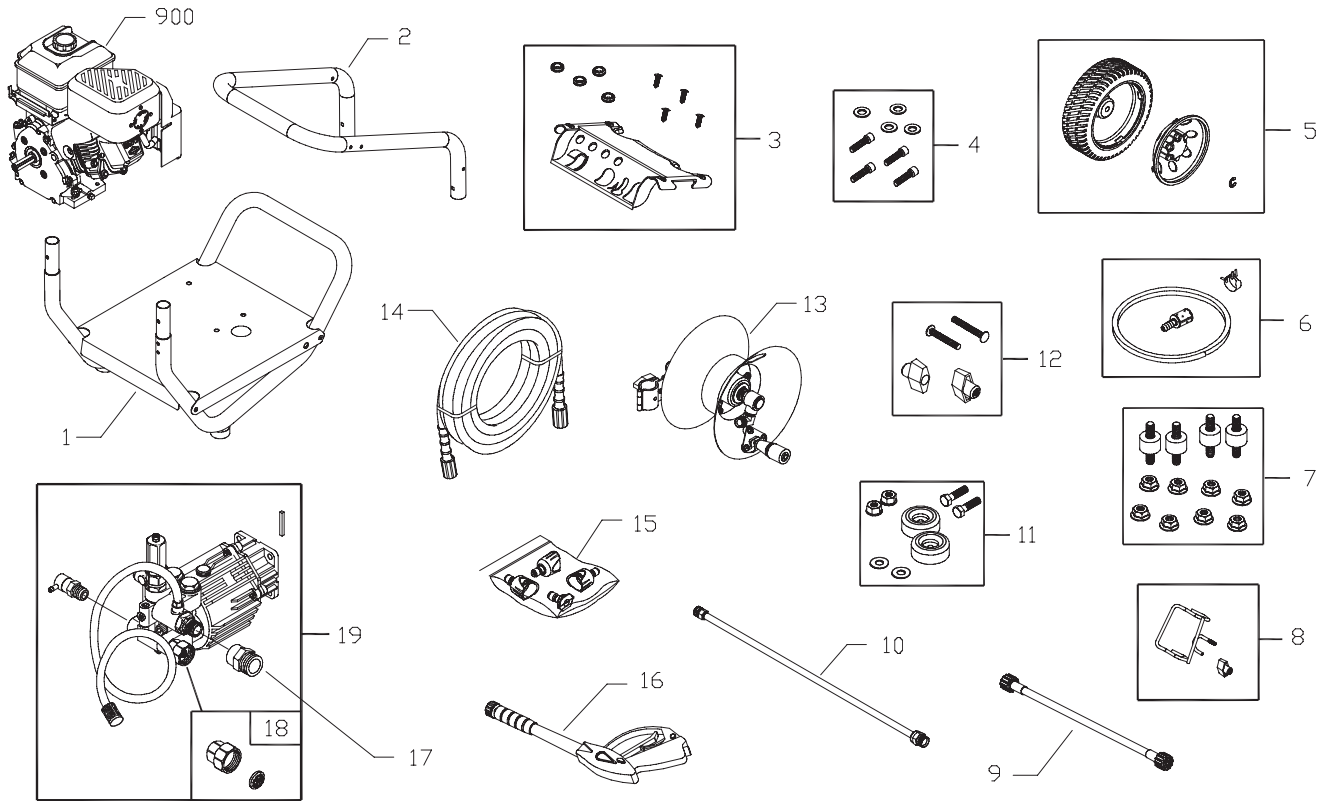

Exploded View and Parts List — Main Unit

Item	Part #	Description	Item	Part #	Description
1	202862GS	ASSY, Base	16	196206GS	GUN
2	Y201499GS	HANDLE	17	95457GS	ADAPTER
3	202854GS	KIT, Billboard/Decals, w/Clips	18	194004GS	KIT, Inlet, Garden Hose
	195964GS	Clips, Tree	19	202005GS	ASSY, Pump
	30809GS	Grommet		194298GS	Valve, Thermal Relief
4	192131GS	KIT, Pump Mounting Hardware		23139DGS	Key
5	203083GS	KIT, Wheel	900	§	ENGINE
	200520GS	Hubcap			
	192050GS	E-Ring	Items Not Illustrated		
6	192796GS	KIT, Chem Hose & Filter	203769GS		MANUAL, Operator's
7	192134GS	KIT, Engine Mounting Hardware	87815GS		GOGGLES
8	201661GS	KIT, Gun Holder Weldment	BB3061BGS		OIL BOTTLE
9	202418GS	HOSE, Whip	201314GS		AXLE
10	193814GS	EXTENSION, QC	695755		KNOB, Throttle
11	192553GS	KIT, Vibration Mount	202367GS		KIT, Decals
12	B2203GS	KIT, Handle Fastening	194256GS		KIT, Tag Warning, w/Clip
13	202136GS	ASSY, Hose Reel			
	203488GS	Kit, Hardware, Hose Reel	Optional Accessories		
14	202419GS	HOSE	6048		KIT, O-Ring Maintenance
15	202182GS	KIT, Nozzle	6039		PUMP SAVER
	201580RGS	Nozzle, QC, Project Pro, Yellow			
	201580XGS	Nozzle, QC, Project Pro, Orange			
	201580AAGS	Nozzle, QC, Project Pro, Red			
	198841GS	Nozzle, Plastic, Soap			

Exploded View and Parts List — Pump

Item	Part #	Description
21	194434GS	O-RING
22	190639GS	SPACER
24	190640GS	WASHER
42	190646GS	PISTON, Guide
50	198160GS	VENT CAP, with O-Ring
63	194435GS	O-RING
70	190654GS	PUMP HEAD
71	190655GS	GRUB SCREW & WASHER
A	190657GS	KIT, CHECK VALVE
B	192914GS	KIT, CHEMICAL INJECT
C	190660GS	KIT, SEAL WATER
D	194426GS	KIT, INJECTOR

Item	Part #	Description
E	194427GS	KIT, BALL & SPRING
F	193126GS	KIT, UNLOADER
G	194425GS	KIT, SEAL OIL

Parts Not Illustrated

190656GS	OIL BOTTLE
B2384GS	FILTER, Inlet

NOTE: Item letters A - G are service kits and include all parts shown within the box.