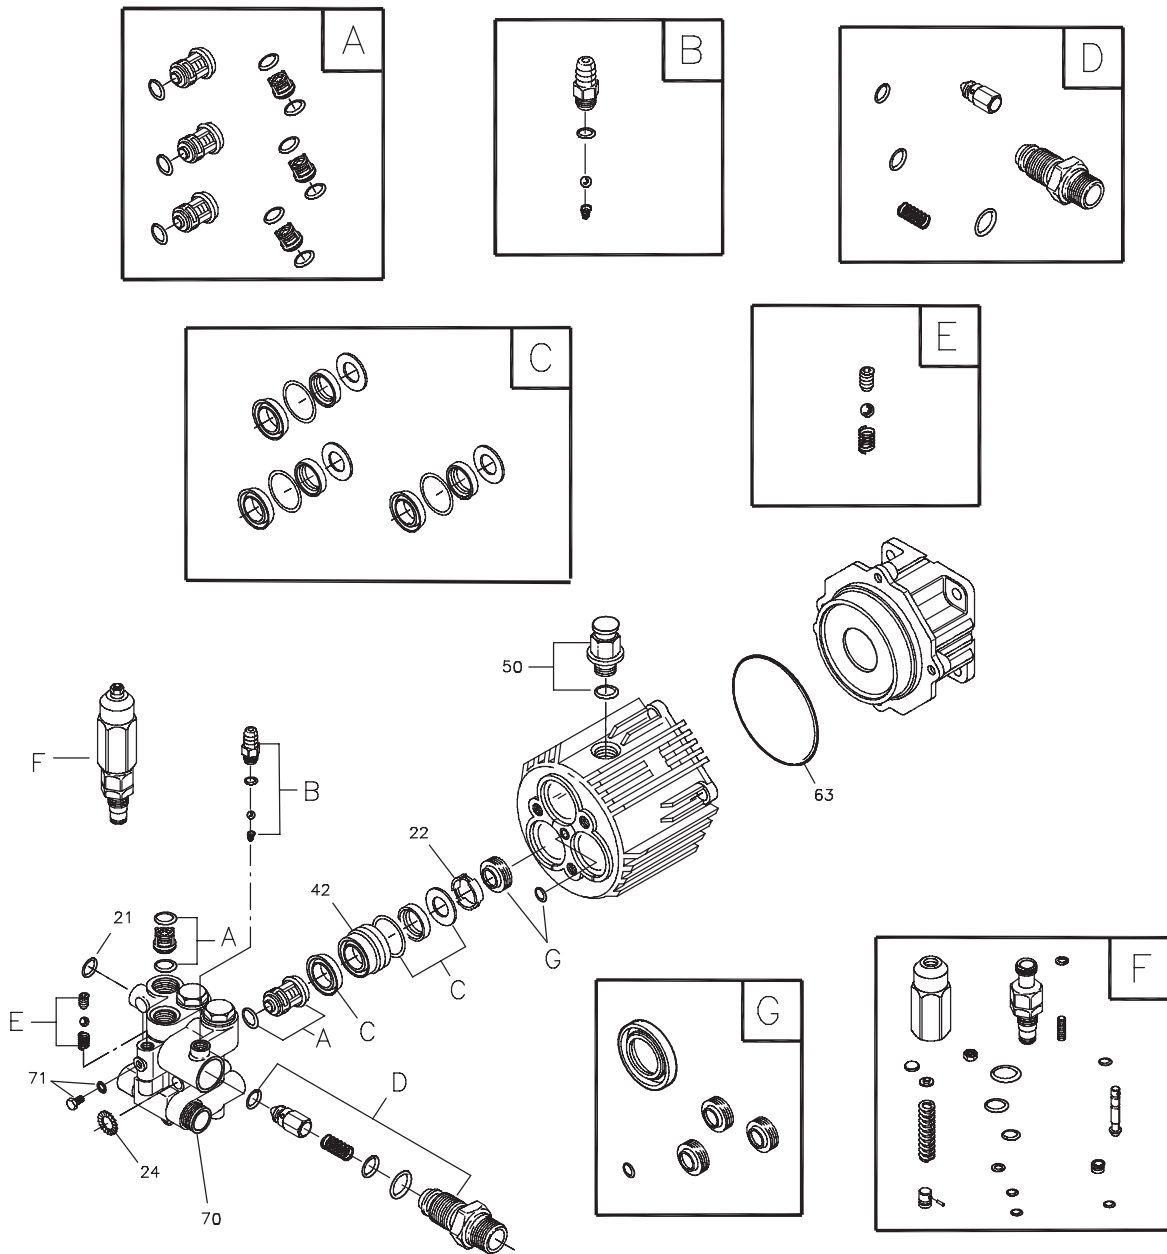

Exploded View and Parts List — Main Unit

Item	Part #	Description	Item	Part #	Description
1	202862GS	ASSY, Base	16	196206GS	GUN
2	Y201499GS	HANDLE	17	95457GS	ADAPTER
3	202854GS	KIT, Billboard/Decals, w/Clips	18	194004GS	KIT, Inlet, Garden Hose
	195964GS	Clips, Tree	19	202005GS	ASSY, Pump
	30809GS	Grommet		194298GS	Valve, Thermal Relief
4	192131GS	KIT, Pump Mounting Hardware		23139DGS	Key
5	203083GS	KIT, Wheel	900	§	ENGINE
	200520GS	Hubcap			
	192050GS	E-Ring	Items Not Illustrated		
6	192796GS	KIT, Chem Hose & Filter	203769GS		MANUAL, Operator's
7	192134GS	KIT, Engine Mounting Hardware	87815GS		GOGGLES
8	201661GS	KIT, Gun Holder Weldment	BB3061BGS		OIL BOTTLE
9	202418GS	HOSE, Whip	201314GS		AXLE
10	193814GS	EXTENSION, QC	695755		KNOB, Throttle
11	192553GS	KIT, Vibration Mount	202367GS		KIT, Decals
12	B2203GS	KIT, Handle Fastening	194256GS		KIT, Tag Warning, w/Clip
13	202136GS	ASSY, Hose Reel			
	203488GS	Kit, Hardware, Hose Reel	Optional Accessories		
14	202419GS	HOSE	6048		KIT, O-Ring Maintenance
15	202182GS	KIT, Nozzle	6039		PUMP SAVER
	201580RGS	Nozzle, QC, Project Pro, Yellow			
	201580XGS	Nozzle, QC, Project Pro, Orange			
	201580AAGS	Nozzle, QC, Project Pro, Red			
	198841GS	Nozzle, Plastic, Soap			

Exploded View and Parts List — Pump

Item	Part #	Description
21	194434GS	O-RING
22	190639GS	SPACER
24	190640GS	WASHER
42	190646GS	PISTON, Guide
50	198160GS	VENT CAP, with O-Ring
63	194435GS	O-RING
70	190654GS	PUMP HEAD
71	190655GS	GRUB SCREW & WASHER
A	190657GS	KIT, CHECK VALVE
B	192914GS	KIT, CHEMICAL INJECT
C	190660GS	KIT, SEAL WATER
D	194426GS	KIT, INJECTOR

Item	Part #	Description
E	194427GS	KIT, BALL & SPRING
F	193126GS	KIT, UNLOADER
G	194425GS	KIT, SEAL OIL

Parts Not Illustrated

190656GS	OIL BOTTLE
B2384GS	FILTER, Inlet

NOTE: Item letters A - G are service kits and include all parts shown within the box.