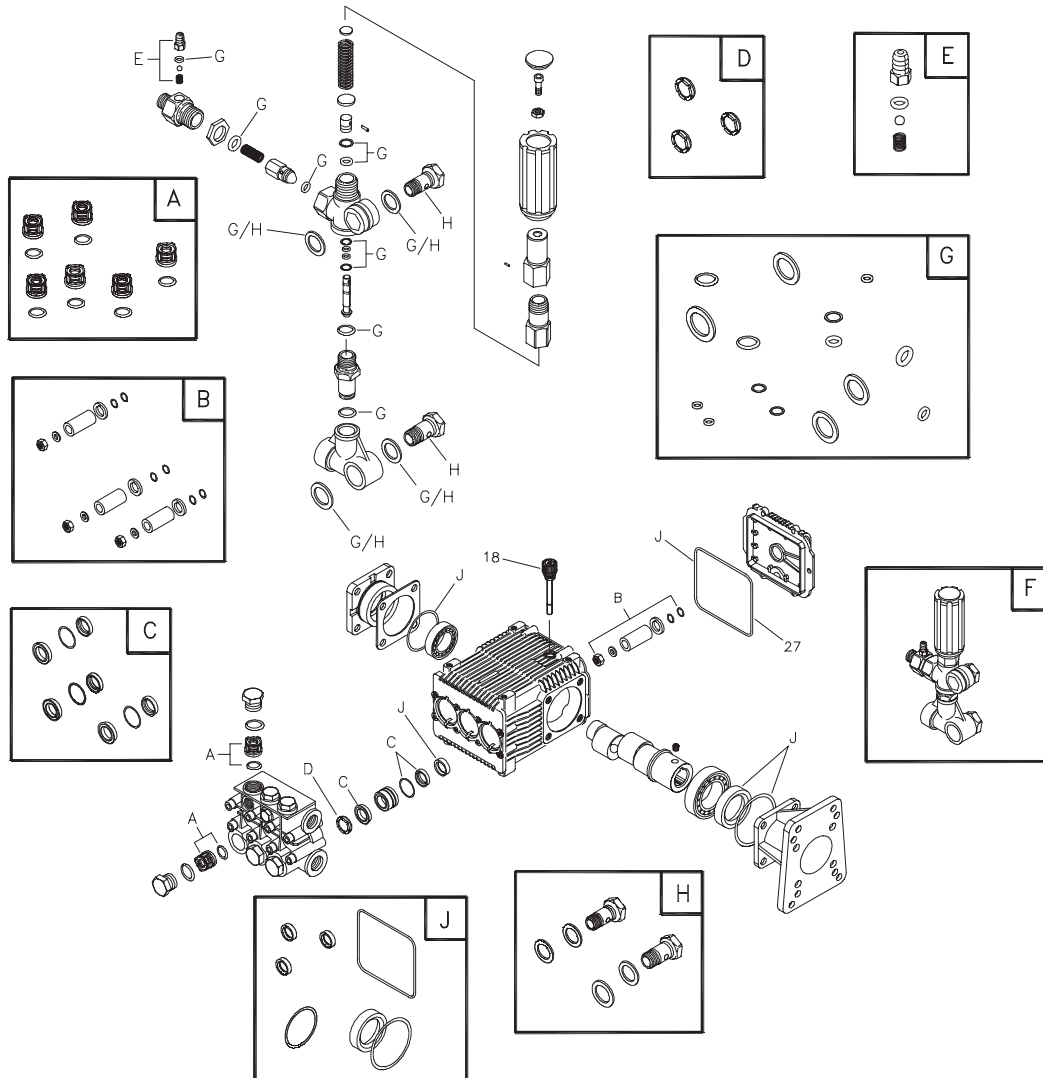

EXPLODED VIEW AND PARTS LIST — MAIN UNIT

Item	Part #	Description	Item	Part #	Description
1	B194424GS	BASE	14	192126GS	CAP,Vinyl
2	B191942GS	HANDLE	15	B2203GS	KIT, Handle Fastening
3	B4805GS	HOSE	16	192310GS	KIT,Vibration Mount
4	30809GS	GROMMET	17	194411GS	KIT,Wheel
5	195294GS	KIT, Engine Mounting Hardware	18	195016GS	VALVE, Thermal
6	192132GS	KIT, Pump Mounting Hardware	19	63281GS	KEY
7	194004GS	KIT, Garden Hose Inlet	20	195110GS	ASSY, Pump (see page 3)
8	95458GS	CONNECT, Quick	900	§	ENGINE
9	191265GS	E-RING	§ - Contact Engine Manufacturer		
10	B4847GS	KIT, Spray Tips	Items Not Illustrated:		
	191903AGS	NOZZLE, QC, Red	Part #	Description	
	191903BGS	NOZZLE, QC, Yellow	193776GS	MANUAL, Operator's	
	191903CGS	NOZZLE, QC, Green	194356GS	KIT, Decals, Srv	
	191903DGS	NOZZLE, QC, White	BB3061BGS	OIL, Engine	
	191903GS	NOZZLE, QC, Black	191267RGS	AXLE	
11	192796GS	KIT, Chemical Hose/Filter			
12	190779GS	ASSY, Extension			
13	B1436BGS	GUN			

Exploded Views and Parts List

EXPLODED VIEW AND PARTS LIST — PUMP

Item	Part #	Description
18	198849GS	CAP, Oil Dipstick
27	116B2126GS	O-RING, Square
A	200B1410GS	KIT, Valve
B	193990GS	KIT, Piston
C	203B2327GS	KIT, Water Seals
D	204B1410GS	KIT, Support Rings
E	192914GS	KIT, Hose Tail
F	153B2126GS	UNLOADER, Complete
G	193991GS	KIT, O-Rings
H	199894GS	KIT, Bolts

Item	Part #	Description
J	202B1410GS	KIT, Oil Seals

NOTE: Item letters A - J are service kits and include all parts shown within the box.

Items Not Illustrated:

B2384GS FILTER, Inlet

Optional Accessories Not Illustrated

6033 BOTTLE, Oil, Pump

100515GS PUMP SAVER

186452GS FILTER, Inlet Bag of 10