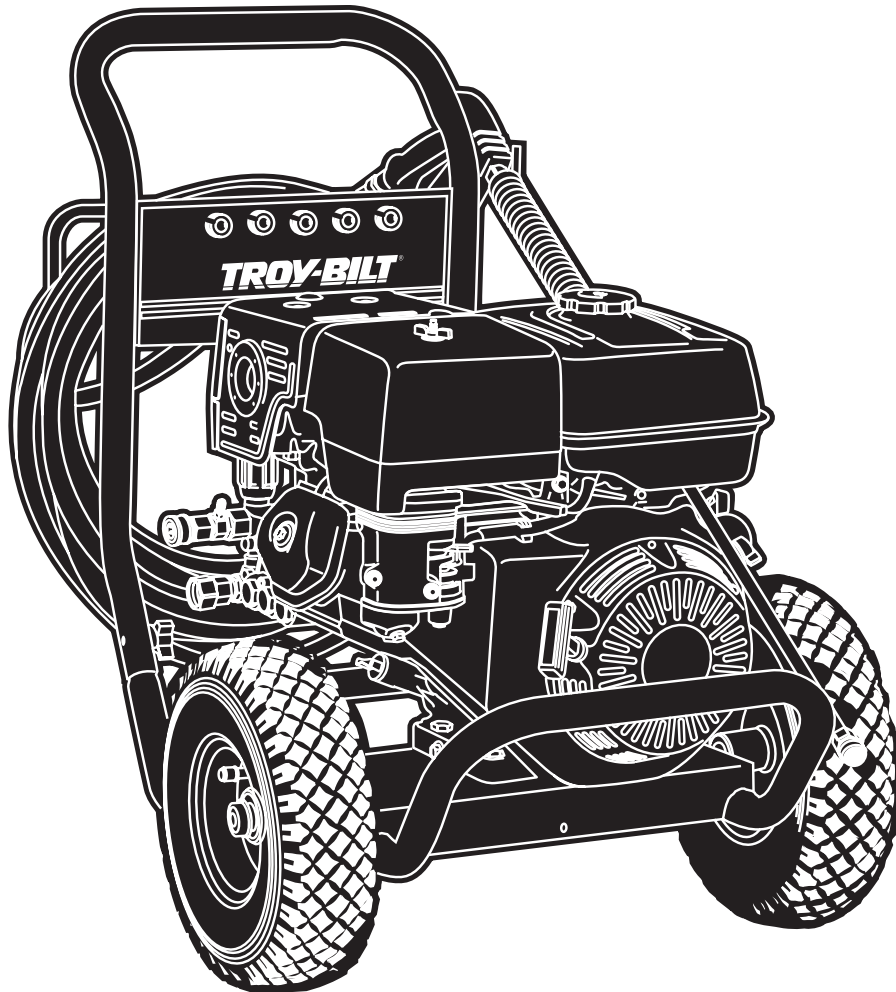

Illustrated Parts List

**Pressure Washer / Lavadora de Presión
Model / Modelo 020210**

Questions? Preguntas?

Helpline - 1-888-611-6708 M-F 8-5 CT

Troy-Bilt® is a registered trademark of MTD and is used under license to Briggs & Stratton Power Products.

EXPLODED VIEW AND PARTS LIST — MAIN UNIT

Item	Part #	Description	Item	Part #	Description
1	B194424GS	BASE	14	192126GS	CAP,Vinyl
2	B191942GS	HANDLE	15	B2203GS	KIT, Handle Fastening
3	B4805GS	HOSE	16	192310GS	KIT,Vibration Mount
4	30809GS	GROMMET	17	194411GS	KIT,Wheel
5	195294GS	KIT, Engine Mounting Hardware	18	195016GS	VALVE, Thermal
6	192132GS	KIT, Pump Mounting Hardware	19	63281GS	KEY
7	194004GS	KIT, Garden Hose Inlet	20	195110GS	ASSY, Pump (see page 3)
8	95458GS	CONNECT, Quick	900	§	ENGINE
9	191265GS	E-RING	§ - Contact Engine Manufacturer		
10	B4847GS	KIT, Spray Tips	Items Not Illustrated:		
	191903AGS	NOZZLE, QC, Red	Part #	Description	
	191903BGS	NOZZLE, QC, Yellow	193776GS	MANUAL, Operator's	
	191903CGS	NOZZLE, QC, Green	194356GS	KIT, Decals, Srv	
	191903DGS	NOZZLE, QC, White	BB3061BGS	OIL, Engine	
	191903GS	NOZZLE, QC, Black	191267RGS	AXLE	
11	192796GS	KIT, Chemical Hose/Filter			
12	190779GS	ASSY, Extension			
13	B1436BGS	GUN			