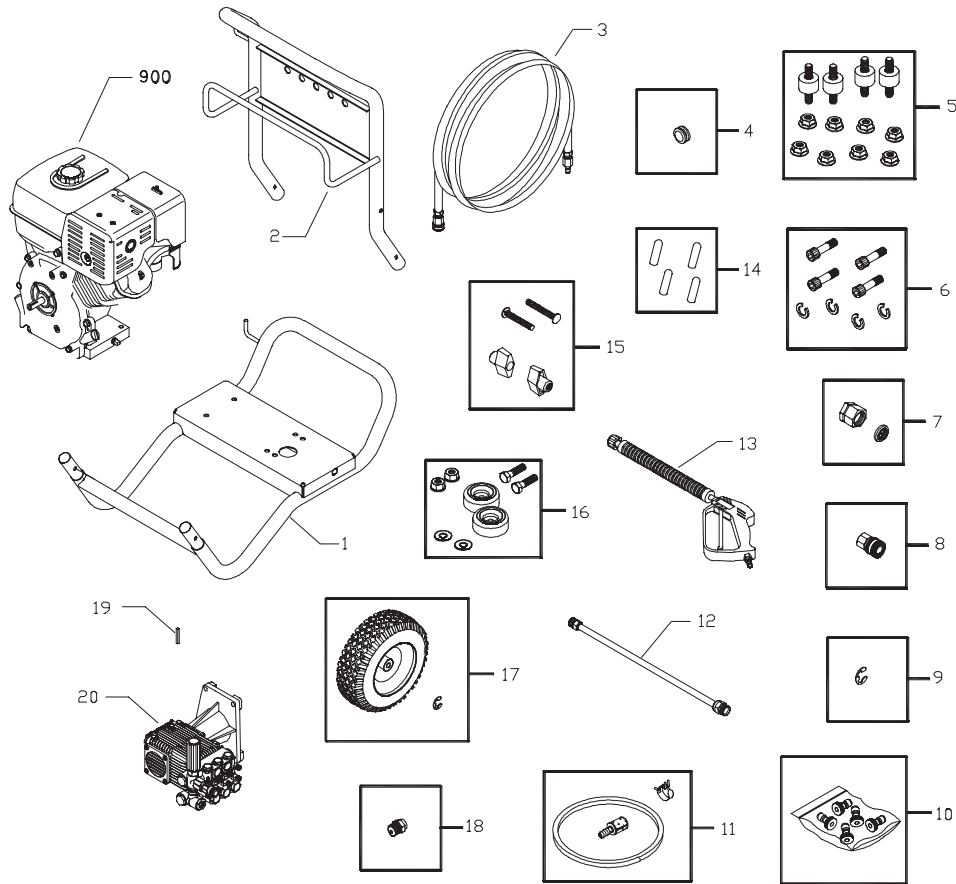

Illustrated Parts List

**Pressure Washer / Lavadora de Presión
Model / Modelo 020210**

Questions? Preguntas?

Helpline - 1-888-611-6708 M-F 8-5 CT

Troy-Bilt® is a registered trademark of MTD and is used under license to Briggs & Stratton Power Products.

EXPLODED VIEW AND PARTS LIST — MAIN UNIT

Item	Part #	Description	Item	Part #	Description
1	B194424GS	BASE	14	192126GS	CAP,Vinyl
2	B191942GS	HANDLE	15	B2203GS	KIT, Handle Fastening
3	B4805GS	HOSE	16	192310GS	KIT,Vibration Mount
4	30809GS	GROMMET	17	194411GS	KIT,Wheel
5	195294GS	KIT, Engine Mounting Hardware	18	195016GS	VALVE, Thermal
6	192132GS	KIT, Pump Mounting Hardware	19	63281GS	KEY
7	194004GS	KIT, Garden Hose Inlet	20	195110GS	ASSY, Pump (see page 3)
8	95458GS	CONNECT, Quick	900	§	ENGINE
9	191265GS	E-RING	§ - Contact Engine Manufacturer		
10	B4847GS	KIT, Spray Tips	Items Not Illustrated:		
	191903AGS	NOZZLE, QC, Red	Part #	Description	
	191903BGS	NOZZLE, QC, Yellow	193776GS	MANUAL, Operator's	
	191903CGS	NOZZLE, QC, Green	194356GS	KIT, Decals, Srv	
	191903DGS	NOZZLE, QC, White	BB3061BGS	OIL, Engine	
	191903GS	NOZZLE, QC, Black	191267RGS	AXLE	
11	192796GS	KIT, Chemical Hose/Filter			
12	190779GS	ASSY, Extension			
13	B1436BGS	GUN			

Exploded Views and Parts List

EXPLODED VIEW AND PARTS LIST — PUMP

Item	Part #	Description
18	198849GS	CAP, Oil Dipstick
27	116B2126GS	O-RING, Square
A	200B1410GS	KIT, Valve
B	193990GS	KIT, Piston
C	203B2327GS	KIT, Water Seals
D	204B1410GS	KIT, Support Rings
E	192914GS	KIT, Hose Tail
F	153B2126GS	UNLOADER, Complete
G	193991GS	KIT, O-Rings
H	199894GS	KIT, Bolts

Item	Part #	Description
J	202B1410GS	KIT, Oil Seals

NOTE: Item letters A - J are service kits and include all parts shown within the box.

Items Not Illustrated:

B2384GS FILTER, Inlet

Optional Accessories Not Illustrated