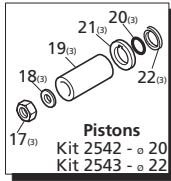

Repair Kits

Special Parts / Kits

Code	Description	Qty.
2778	Viton water seals ø20	1
2779	Viton water seals ø22	1
980069	Packing extractor	1
2748	Rail kit 1-1/4" - 2 Rails - 4 Bolts - 4 Washers	1

Pos	Code	Description	Qty.	Pos	Code	Description	Qty.
1	1940260	Head bolt M10x80	(442 in/lbs) 8	28	850370	Bolt M8x16	(217 in/lbs) 8
2	650530	Washer	8	29	1140410	Bearing	2
3	1940140	Valve cap	(602 in/lbs) 6	30	1940050	Con-rod	(89 in/lbs) 3
3	1941970	Valve cap 1/4" threaded	(602 in/lbs) 1	31	1940530	Crankshaft 24mm	● 1
4	1940150	Ring	6	31	1940190	Crankshaft 24mm	○ 1
5	1140450	O-Ring ø20.24x2.62	12	31	1940170	Crankshaft 24mm	■ 1
6	1949050	Complete valve	6	31	1940160	Crankshaft 24mm	▲ 1
7	1940021	Pump head	● 1	32	650250	Key	1
7	1941210	Pump head	▲ 1	33	1941330	Pump housing	1
8	550350	O-Ring ø23.81x2.62	1	34	1140370	Vented oil cap	1
9	1140300	Plug 3/4" G	1	35	1260250	Oil sight glass	1
10	1980740	Plug 3/8" G	1	36	1260430	Snap ring	1
11	740290	O-Ring ø14x1.78	3	37	1940410	O-Ring ø132x3	1
12	1940440	High pressure packing w/ring ø20	3	38	1200430	Bolt M6x16	(89 in/lbs) 6
12	1940270	High pressure packing w/ring ø22	3	39	1949010	Compete cover	1
13	1940430	Front piston guide	ø20 3	40	1780690	Contrast disc	1
13	1940200	Front piston guide	ø22 3	41	1140450	O-Ring ø20.24x2.62	1
14	1940470	Low pressure seal	ø20 3	42	820680	Oil seal	1
14	1940480	Low pressure seal	ø22 3	43	1940560	Oil seal	3
15	1940450	Rear piston guide	ø20 3	44	1940370	Rail 1-1/4"	2
15	1940460	Rear piston guide	ø22 3	45	1940380	Bolt	4
16	820490	O-Ring ø34.65x1.78	3	46	200231	Washer	4
17	1940570	Nut	(106 in/lbs) 3	47	1941240	Open bearing support	1
18	1940580	Washer - Copper	3	51	1941220	Split O-Ring	3
19	1420430	Piston	ø20 3	1949200	Complete pump head	● 1	
19	1420120	Piston	ø22 3	1949202	Complete pump head	▲ 1	
20	880840	O-Ring ø9.25x1.78	3	1949203	Complete pump head	◆ 1	
21	960460	Slinger	3	75	1941270	Oil sight glass	1
22	1940120	Back-up ring	3	76	100410	O-Ring ø34.6x2.62	1
23	1940070	Guiding piston	3	77	1941260	Contrast disc	1
24	1940060	Piston pin	3	78	1941290	Seal	1
25	1941380	O-Ring ø66.34x2.62	2	79	1380510	Lockwasher	6
26	1941390	Shim 0.05 mm	1-3	80	1381550	Con-rod bolt	6
26	1941400	Shim 0.10 mm	1-3				
26	1941410	Shim 0.19 mm	1-3				
26	1941420	Shim 0.25 mm	1-3				
27	1949011	Side cover w/sight glass	1				