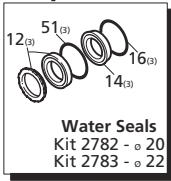

Special Parts / Kits

Code	Description	Qty.
2778	Viton water seals ø20	1
2779	Viton water seals ø22	1
980069	Packing extractor	1
2748	Rail kit 1-1/4" - 2 Rails - 4 Bolts - 4 Washers	1

Pos	Code	Description	Qty.	Pos	Code	Description	Qty.
1	1940260	Head bolt M10x80	(442 in/lbs) 8	28	850370	Bolt M8x16	(217 in/lbs) 8
2	650530	Washer	8	29	1140410	Bearing	2
3	1940140	Valve cap	(602 in/lbs) 6	30	1940050	Con-rod	(89 in/lbs) 3
3	1941970	Valve cap 1/4" threaded	(602 in/lbs) 1	31	1940530	Crankshaft 24mm	● 1
4	1940150	Ring	6	31	1940190	Crankshaft 24mm	○ 1
5	1140450	O-Ring ø20.24x2.62	12	31	1940170	Crankshaft 24mm	■ 1
6	1949050	Complete valve	6	31	1940160	Crankshaft 24mm	▲ 1
7	1940021	Pump head	● 1	32	650250	Key	1
7	1941210	Pump head	▲ 1	33	1941330	Pump housing	1
8	550350	O-Ring ø23.81x2.62	1	34	1140370	Vented oil cap	1
9	1140300	Plug 3/4" G	1	35	1260250	Oil sight glass	1
10	1980740	Plug 3/8" G	1	36	1260430	Snap ring	1
11	740290	O-Ring ø14x1.78	3	37	1940410	O-Ring ø132x3	1
12	1940440	High pressure packing w/ring ø20	3	38	1200430	Bolt M6x16	(89 in/lbs) 6
12	1940270	High pressure packing w/ring ø22	3	39	1949010	Compete cover	1
13	1940430	Front piston guide	ø20 3	40	1780690	Contrast disc	1
13	1940200	Front piston guide	ø22 3	41	1140450	O-Ring ø20.24x2.62	1
14	1940470	Low pressure seal	ø20 3	42	820680	Oil seal	1
14	1940480	Low pressure seal	ø22 3	43	1940560	Oil seal	3
15	1940450	Rear piston guide	ø20 3	44	1940370	Rail 1-1/4"	2
15	1940460	Rear piston guide	ø22 3	45	1940380	Bolt	4
16	820490	O-Ring ø34.65x1.78	3	46	200231	Washer	4
17	1940570	Nut	(106 in/lbs) 3	47	1941240	Open bearing support	1
18	1940580	Washer - Copper	3	51	1941220	Split O-Ring	3
19	1420430	Piston	ø20 3	1949200	Complete pump head	● 1	
19	1420120	Piston	ø22 3	1949202	Complete pump head	▲ 1	
20	880840	O-Ring ø9.25x1.78	3	1949203	Complete pump head	◆ 1	
21	960460	Slinger	3	75	1941270	Oil sight glass	1
22	1940120	Back-up ring	3	76	100410	O-Ring ø34.6x2.62	1
23	1940070	Guiding piston	3	77	1941260	Contrast disc	1
24	1940060	Piston pin	3	78	1941290	Seal	1
25	1941380	O-Ring ø66.34x2.62	2	79	1380510	Lockwasher	6
26	1941390	Shim 0.05 mm	1-3	80	1381550	Con-rod bolt	6
26	1941400	Shim 0.10 mm	1-3				
26	1941410	Shim 0.19 mm	1-3				
26	1941420	Shim 0.25 mm	1-3				
27	1949011	Side cover w/sight glass	1				

AR64516 Oil
OIL CAPACITY - 32 OZ

Legend			
ø 20	ø 20	ø 20	ø 22
For ●	For ■	For ▲	For ◆
XWA4G20	XWA7G22	XWA8G19	XWA9G16
XWA4G30	XWA7G32	XWA8G29	XWA9G24
XWA4G40	XWA7G35	XWA8G35	XWA9G30
	XWA7G40		
For ○			
XWA5.5G22			
XWA5.5G30			
XWA5.5G40