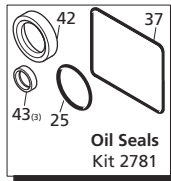

Special Parts / Kits

Code	Description	Qty.
2778	Viton water seals ø20	1
2779	Viton water seals ø22	1
980069	Packing extractor	1
2748	Rail kit 1-1/4" - 2 Rails - 4 Bolts - 4 Washers	1

Pos	Code	Description	Qty.	Pos	Code	Description	Qty.
1	1940260	Head bolt M10x80	(442 in/lbs) 8	28	850370	Bolt M8x16	(217 in/lbs) 8
2	650530	Washer	8	29	1140410	Bearing	2
3	1940140	Valve cap	(602 in/lbs) 6	30	1940050	Con-rod	(89 in/lbs) 3
3	1941970	Valve cap 1/4" threaded	(602 in/lbs) 1	31	1940530	Crankshaft 24mm	● 1
4	1940150	Ring	6	31	1940190	Crankshaft 24mm	○ 1
5	1140450	O-Ring ø20.24x2.62	12	31	1940170	Crankshaft 24mm	■ 1
6	1949050	Complete valve	6	31	1940160	Crankshaft 24mm	▲ 1
7	1940021	Pump head	● 1	32	650250	Key	1
7	1941210	Pump head	▲ 1	33	1941330	Pump housing	1
8	550350	O-Ring ø23.81x2.62	1	34	1140370	Vented oil cap	1
9	1140300	Plug 3/4" G	1	35	1260250	Oil sight glass	1
10	1980740	Plug 3/8" G	1	36	1260430	Snap ring	1
11	740290	O-Ring ø14x1.78	3	37	1940410	O-Ring ø132x3	1
12	1940440	High pressure packing w/ring ø20	3	38	1200430	Bolt M6x16	(89 in/lbs) 6
12	1940270	High pressure packing w/ring ø22	3	39	1949010	Compete cover	1
13	1940430	Front piston guide	ø20 3	40	1780690	Contrast disc	1
13	1940200	Front piston guide	ø22 3	41	1140450	O-Ring ø20.24x2.62	1
14	1940470	Low pressure seal	ø20 3	42	820680	Oil seal	1
14	1940480	Low pressure seal	ø22 3	43	1940560	Oil seal	3
15	1940450	Rear piston guide	ø20 3	44	1940370	Rail 1-1/4"	2
15	1940460	Rear piston guide	ø22 3	45	1940380	Bolt	4
16	820490	O-Ring ø34.65x1.78	3	46	200231	Washer	4
17	1940570	Nut	(106 in/lbs) 3	47	1941240	Open bearing support	1
18	1940580	Washer - Copper	3	51	1941220	Split O-Ring	3
19	1420430	Piston	ø20 3	1949200	Complete pump head	● 1	
19	1420120	Piston	ø22 3	1949202	Complete pump head	▲ 1	
20	880840	O-Ring ø9.25x1.78	3	1949203	Complete pump head	◆ 1	
21	960460	Slinger	3	75	1941270	Oil sight glass	1
22	1940120	Back-up ring	3	76	100410	O-Ring ø34.6x2.62	1
23	1940070	Guiding piston	3	77	1941260	Contrast disc	1
24	1940060	Piston pin	3	78	1941290	Seal	1
25	1941380	O-Ring ø66.34x2.62	2	79	1380510	Lockwasher	6
26	1941390	Shim 0.05 mm	1-3	80	1381550	Con-rod bolt	6
26	1941400	Shim 0.10 mm	1-3				
26	1941410	Shim 0.19 mm	1-3				
26	1941420	Shim 0.25 mm	1-3				
27	1949011	Side cover w/sight glass	1				

AR64516 Oil
OIL CAPACITY - 32 OZ

Legend			
ø 20	ø 20	ø 20	ø 22
For ●	For ■	For ▲	For ◆
XWA4G20	XWA7G22	XWA8G19	XWA9G16
XWA4G30	XWA7G32	XWA8G29	XWA9G24
XWA4G40	XWA7G35	XWA8G35	XWA9G30
	XWA7G40		
For ○			
XWA5.5G22			
XWA5.5G30			
XWA5.5G40