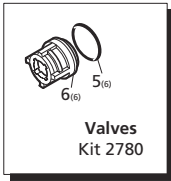

Special Parts / Kits

Code	Description	Qty.
2778	Viton water seals ø20	1
2779	Viton water seals ø22	1
980069	Packing extractor	1
2748	Rail kit 1-1/4" - 2 Rails - 4 Bolts - 4 Washers	1

Pos	Code	Description	Qty.	Pos	Code	Description	Qty.
1	1940260	Head bolt M10x80	(442 in/lbs) 8	28	850370	Bolt M8x16	(217 in/lbs) 8
2	650530	Washer	8	29	1140410	Bearing	2
3	1940140	Valve cap	(602 in/lbs) 6	30	1940050	Con-rod	(89 in/lbs) 3
3	1941970	Valve cap 1/4" threaded	(602 in/lbs) 1	31	1940530	Crankshaft 24mm	● 1
4	1940150	Ring	6	31	1940190	Crankshaft 24mm	○ 1
5	1140450	O-Ring ø20.24x2.62	12	31	1940170	Crankshaft 24mm	■ 1
6	1949050	Complete valve	6	31	1940160	Crankshaft 24mm	▲ 1
7	1940021	Pump head	● 1	32	650250	Key	1
7	1941210	Pump head	▲ 1	33	1941330	Pump housing	1
8	550350	O-Ring ø23.81x2.62	1	34	1140370	Vented oil cap	1
9	1140300	Plug 3/4" G	1	35	1260250	Oil sight glass	1
10	1980740	Plug 3/8" G	1	36	1260430	Snap ring	1
11	740290	O-Ring ø14x1.78	3	37	1940410	O-Ring ø132x3	1
12	1940440	High pressure packing w/ring ø20	3	38	1200430	Bolt M6x16	(89 in/lbs) 6
12	1940270	High pressure packing w/ring ø22	3	39	1949010	Compete cover	1
13	1940430	Front piston guide	ø20 3	40	1780690	Contrast disc	1
13	1940200	Front piston guide	ø22 3	41	1140450	O-Ring ø20.24x2.62	1
14	1940470	Low pressure seal	ø20 3	42	820680	Oil seal	1
14	1940480	Low pressure seal	ø22 3	43	1940560	Oil seal	3
15	1940450	Rear piston guide	ø20 3	44	1940370	Rail 1-1/4"	2
15	1940460	Rear piston guide	ø22 3	45	1940380	Bolt	4
16	820490	O-Ring ø34.65x1.78	3	46	200231	Washer	4
17	1940570	Nut	(106 in/lbs) 3	47	1941240	Open bearing support	1
18	1940580	Washer - Copper	3	51	1941220	Split O-Ring	3
19	1420430	Piston	ø20 3	1949200	Complete pump head	● 1	
19	1420120	Piston	ø22 3	1949202	Complete pump head	▲ 1	
20	880840	O-Ring ø9.25x1.78	3	1949203	Complete pump head	◆ 1	
21	960460	Slinger	3	75	1941270	Oil sight glass	1
22	1940120	Back-up ring	3	76	100410	O-Ring ø34.6x2.62	1
23	1940070	Guiding piston	3	77	1941260	Contrast disc	1
24	1940060	Piston pin	3	78	1941290	Seal	1
25	1941380	O-Ring ø66.34x2.62	2	79	1380510	Lockwasher	6
26	1941390	Shim 0.05 mm	1-3	80	1381550	Con-rod bolt	6
26	1941400	Shim 0.10 mm	1-3				
26	1941410	Shim 0.19 mm	1-3				
26	1941420	Shim 0.25 mm	1-3				
27	1949011	Side cover w/sight glass	1				

AR64516 Oil
OIL CAPACITY - 32 OZ

Legend			
ø 20	ø 20	ø 20	ø 22
For ●	For ■	For ▲	For ◆
XWA4G20	XWA7G22	XWA8G19	XWA9G16
XWA4G30	XWA7G32	XWA8G29	XWA9G24
XWA4G40	XWA7G35	XWA8G35	XWA9G30
	XWA7G40		
For ○			
XWA5.5G22			
XWA5.5G30			
XWA5.5G40