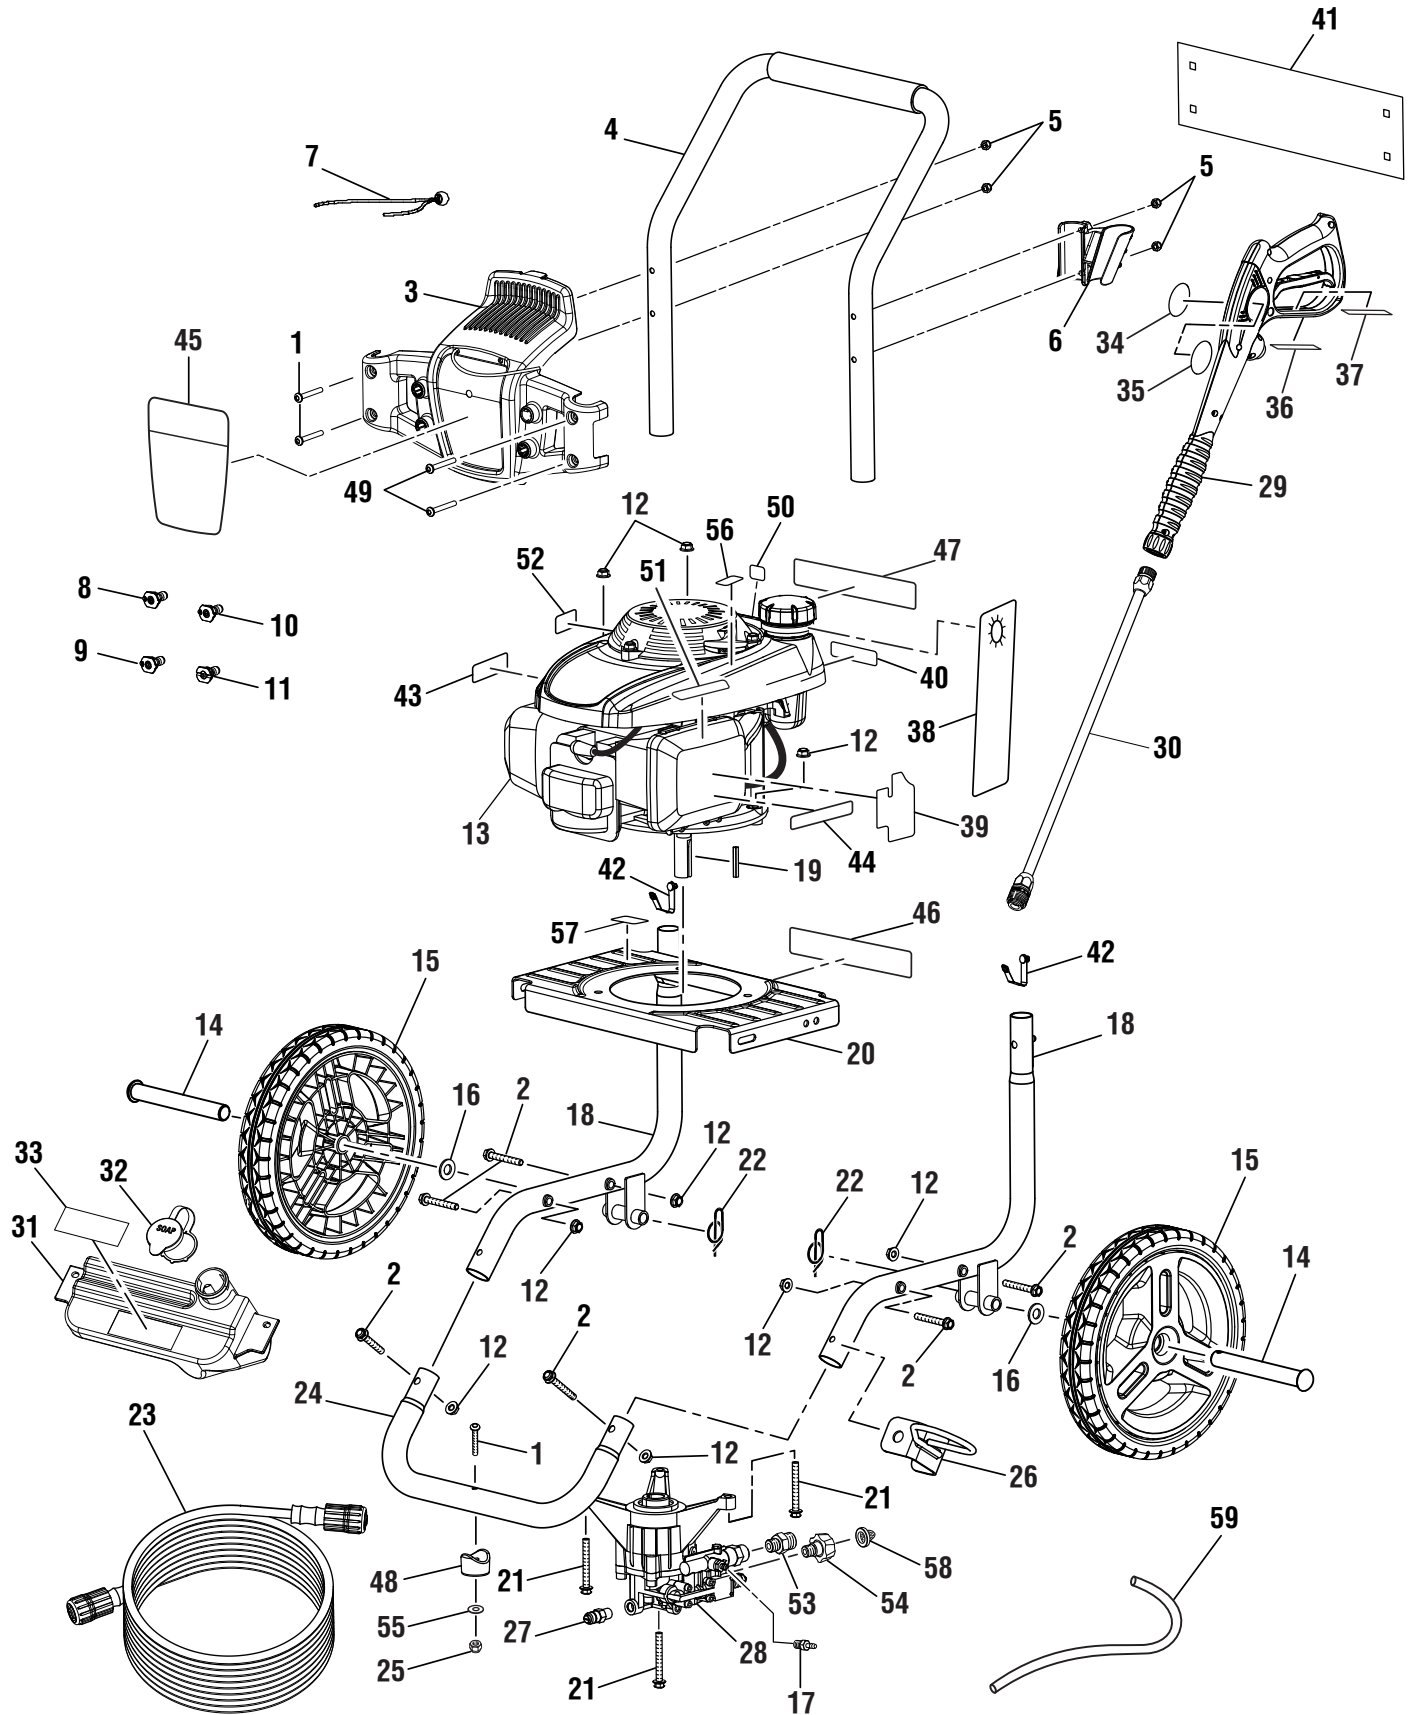

HOMELITE PRESSURE WASHER – MODEL NO. UT80993A

HOMELITE PRESSURE WASHER – MODEL NO. UT80993A

The model number will be found on a label attached to the engine plate. Always mention the model number in all correspondence regarding your **PRESSURE WASHER** or when ordering replacement parts.

KEY NO.	PART NUMBER	DESCRIPTION	QTY.	KEY NO.	PART NUMBER	DESCRIPTION	QTY.
1	661501001	Screw (1/4-20 x 1.85 in., T30 Torx Hd.)	3	32	310650004	Soap Tank Cap	1
2	660962001	Bolt (M8 x 55 mm)	6	33	941608001	Soap Dilution Label	1
3	310673006	Hose and Nozzle Holder Assembly (Includes Key No. 7)	1	34	940786016	Label (Wand Logo)	1
4	308638034	Handle w/Foam	1	35	940654084	Label (Wand Warning)	1
5	678016006	Lock Nut (1/4-20)	4	36	940654089	Fr/Sp Label (Wand Warning)	1
6	519313002	Wand Holder	1	37	940786020	Label (Wand Rating)	1
7	310664001	Bungee Cord Assembly	1	38	940473002	Danger Hangtag	1
8	308700012	40° Nozzle	1	39	940617097	Engine Control Label	1
9	308706011	Soap Nozzle	1	40	940947003	Combustion Label	1
10	308699012	25° Nozzle	1	41	524408002	Quick Start Panel	1
11	308697012	0° Nozzle	1	42	308421004	Lock Button w/Spring Clip	2
12	678774001	Flange Nut (M8 x 1.25)	9	43	940680027	Hot Surface Label	1
13	Note A	Engine (Honda GCV 160, 161cc OHC Vertical)	1	44	940803018	EMC Label	1
14	620599007	Axle	2	45	940779073	Performance Label	1
15	308451019	Wheel	2	46	941531019	Data Label	1
16	638275002	Washer (1/2 in.)	2	47	940894004	Danger Label	1
17	308452002	Detergent Suction Kit	1	48	570554002	Wear Pad	1
18	308471035	Main Frame Assembly (Includes Key No. 42)	2	49	661501007	Screw (1/4-20 x 2 in., T30 Torx Hd.)	2
19	678041007	Output Shaft Key (40 mm)	1	50	940872003	No E85 Label	1
20	638662003	Engine Plate	1	51	940324014	Inquiries Label	1
21	660962003	Bolt (M8 x 60 mm, Flange Hd.)	3	52	940517007	Lubricant Label	1
22	678899001	Axle Clip	2	53	308862003	Outlet Tube	1
23	308907005	Hose (25 ft., 3100 psi)	1	54	308861003	Inlet Tube	1
24	310742011	Front Frame (Includes Key No. 1, 25, 48 and 55)	1	55	638128004	Washer (1/4 in.)	1
25	678016006	Lock Nut (1/4-20)	1	56	941613003	Release Water Label	1
26	678243005	Wand Holder Loop	1	57	940871002	Oil Fill Location Label	1
27	678169004	Thermal Release Valve	1	58	308662001	Filter Screen (Pump Inlet)	1
28	308653025	Pump	1	59	570728006	Chemical Siphon Tube	1
29	308760019	Trigger Handle Assembly	1	Not Shown:			
30	308494003	Extension Wand	1	120900147	Pump Protector (4 oz., Not Included)		1
31	580875008	Soap Tank	1	987823001	Pump Protector (12 oz., Not Included)		1
				120900148	Fuel Stabilizer (Not Included)		1
				988000721	Operator's Manual		1

NOTE A: Homelite Consumer Products, will not provide engines as replacement parts. Engines are covered through the engine manufacturer's warranty. Consult the accompanying engine manual or contact our service department for assistance.