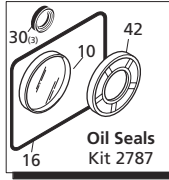

Repair Kits

Special Parts / Kits

Code	Description	Qty.
2776	Viton water seals ø15	1
2817	Kit for up to 180° F ø15 High Temp	1

Pos	Code	Description	Qty.	Pos	Code	Description	Qty.
1	960160	O-Ring ø17.86x2.62	6	40	1321190	Bearing	1
2	1260162	Valve cap (442 in/lbs)	6	41	1321080	Snap ring	1
3	1260162T	Valve Cap 1/4" threaded (442 in/lbs)	1	42	480671	Oil seal	1
4	1269050	Complete valve	6	44	180030	Bolt M8x20	4
5	880833	O-Ring ø15.54x2.62	6	57	1789209	Complete pump head	1
6	620301	Plug 1/8" G	1	60	1780340	Hollow shaft ø1"	○ 1
7	1780130	Support ring	3	61	1780920	Hollow shaft ø1"	△ 1
8	1260130	High pressure packing	3	62	1780330	Hollow shaft ø1"	■ 1
9	1780090	Piston guide	3	61	1597	Gas engine flange	1
10	1780010	Pump body	1	62	1780430	Bushing	1
11	1266740	Cap	1	67	820440	Set screw	1
12	1260790	Circlip øi52	1	71	1260250	Oil sight glass	1
13	1780550	Snap ring	1	72	1260430	Snap ring	1
14	1780490	Bearing	1	73	1780690	Contrast disc	1
15	880130	Oil cap	1	74	1140450	O-Ring ø20.24x2.62	1
16	1780050	Piston pin	3		AR64516	Oil	1
17	1780510	O-Ring	1			<i>OIL CAPACITY - 14.6 OZ</i>	
18	1200430	Bolt M6x16 (89 in/lbs)	6				
19	1789010	Complete cover	1				
20	1780710	Con rod - Bronze	3				
21	1780060	Guiding piston	3				
22	480480	O-Ring ø4.48x1.78	3				
23	1260091	Washer (slinger)	3				
24	1780070	Plunger	3				
25	1260100	Piston washer	3				
26	1260110	Nut M8 (106 in/lbs)	3				
27	740290	O-Ring ø14x1.78	3				
28	1980740	Plug 3/8" G	3				
30	1260460	Oil seal	3				
31	1780100	Rear piston guide	3				
32	770260	O-Ring ø23.52x1.78	3				
33	1260440	Low pressure seal	3				
34	820361	Plug 1/2" G - Brass	1				
35	180101	O-Ring ø17.5x2	1				
36	1781060	Pump head - Brass	1				
37	1381550	Washer	8				
38	1322730	Head bolt M6x60 (133 in/lbs)	8				

Legend		
ø 15	ø 15	ø 15
For ○	For △	For ■
SXMV3G35	SXMV3.5G32	SXMV4G35
SXMV3G40	SXMV3.5G35	
	SXMV3.5G40	