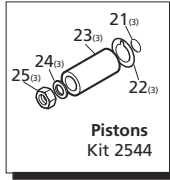

Repair Kits

Special Parts / Kits

Code	Description	Qty.
2776	Viton water seals ø15	1
2817	Kit for up to 180° F ø15 High Temp	1

Pos	Code	Description	Qty.	Pos	Code	Description	Qty.
1	960160	O-Ring ø17.86x2.62	6	40	1321190	Bearing	1
2	1260162	Valve cap (442 in/lbs)	6	41	1321080	Snap ring	1
3	1260162T	Valve Cap 1/4" threaded (442 in/lbs)	1	42	480671	Oil seal	1
4	1269050	Complete valve	6	44	180030	Bolt M8x20	4
5	880833	O-Ring ø15.54x2.62	6	57	1789209	Complete pump head	1
6	620301	Plug 1/8" G	1	60	1780340	Hollow shaft ø1"	○ 1
7	1780130	Support ring	3	61	1780920	Hollow shaft ø1"	△ 1
8	1260130	High pressure packing	3	62	1780330	Hollow shaft ø1"	■ 1
9	1780090	Piston guide	3	61	1597	Gas engine flange	1
10	1780010	Pump body	1	62	1780430	Bushing	1
11	1266740	Cap	1	67	820440	Set screw	1
12	1260790	Circlip øi52	1	71	1260250	Oil sight glass	1
13	1780550	Snap ring	1	72	1260430	Snap ring	1
14	1780490	Bearing	1	73	1780690	Contrast disc	1
15	880130	Oil cap	1	74	1140450	O-Ring ø20.24x2.62	1
16	1780050	Piston pin	3		AR64516	Oil	1
17	1780510	O-Ring	1			<i>OIL CAPACITY - 14.6 OZ</i>	
18	1200430	Bolt M6x16 (89 in/lbs)	6				
19	1789010	Complete cover	1				
20	1780710	Con rod - Bronze	3				
21	1780060	Guiding piston	3				
22	480480	O-Ring ø4.48x1.78	3				
23	1260091	Washer (slinger)	3				
24	1780070	Plunger	3				
25	1260100	Piston washer	3				
26	1260110	Nut M8 (106 in/lbs)	3				
27	740290	O-Ring ø14x1.78	3				
28	1980740	Plug 3/8" G	3				
30	1260460	Oil seal	3				
31	1780100	Rear piston guide	3				
32	770260	O-Ring ø23.52x1.78	3				
33	1260440	Low pressure seal	3				
34	820361	Plug 1/2" G - Brass	1				
35	180101	O-Ring ø17.5x2	1				
36	1781060	Pump head - Brass	1				
37	1381550	Washer	8				
38	1322730	Head bolt M6x60 (133 in/lbs)	8				

Legend		
ø 15	ø 15	ø 15
For ○	For △	For ■
SXMV3G35	SXMV3.5G32	SXMV4G35
SXMV3G40	SXMV3.5G35	
	SXMV3.5G40	