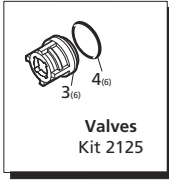

Repair Kits

Special Parts / Kits

Code	Description	Qty.
2776	Viton water seals ø15	1
2817	Kit for up to 180° F ø15 High Temp	1

Pos	Code	Description	Qty.	Pos	Code	Description	Qty.
1	960160	O-Ring ø17.86x2.62	6	40	1321190	Bearing	1
2	1260162	Valve cap (442 in/lbs)	6	41	1321080	Snap ring	1
3	1260162T	Valve Cap 1/4" threaded (442 in/lbs)	1	42	480671	Oil seal	1
4	1269050	Complete valve	6	44	180030	Bolt M8x20	4
5	880833	O-Ring ø15.54x2.62	6	57	1789209	Complete pump head	1
6	620301	Plug 1/8" G	1	60	1780340	Hollow shaft ø1"	○ 1
7	1780130	Support ring	3	61	1780920	Hollow shaft ø1"	△ 1
8	1260130	High pressure packing	3	62	1780330	Hollow shaft ø1"	■ 1
9	1780090	Piston guide	3	61	1597	Gas engine flange	1
10	1780010	Pump body	1	62	1780430	Bushing	1
11	1266740	Cap	1	67	820440	Set screw	1
12	1260790	Circlip øi52	1	71	1260250	Oil sight glass	1
13	1780550	Snap ring	1	72	1260430	Snap ring	1
14	1780490	Bearing	1	73	1780690	Contrast disc	1
15	880130	Oil cap	1	74	1140450	O-Ring ø20.24x2.62	1
16	1780050	Piston pin	3		AR64516	Oil	1
17	1780510	O-Ring	1			<i>OIL CAPACITY - 14.6 OZ</i>	
18	1200430	Bolt M6x16 (89 in/lbs)	6				
19	1789010	Complete cover	1				
20	1780710	Con rod - Bronze	3				
21	1780060	Guiding piston	3				
22	480480	O-Ring ø4.48x1.78	3				
23	1260091	Washer (slinger)	3				
24	1780070	Plunger	3				
25	1260100	Piston washer	3				
26	1260110	Nut M8 (106 in/lbs)	3				
27	740290	O-Ring ø14x1.78	3				
28	1980740	Plug 3/8" G	3				
30	1260460	Oil seal	3				
31	1780100	Rear piston guide	3				
32	770260	O-Ring ø23.52x1.78	3				
33	1260440	Low pressure seal	3				
34	820361	Plug 1/2" G - Brass	1				
35	180101	O-Ring ø17.5x2	1				
36	1781060	Pump head - Brass	1				
37	1381550	Washer	8				
38	1322730	Head bolt M6x60 (133 in/lbs)	8				

Legend		
ø 15	ø 15	ø 15
For ○	For △	For ■
SXMV3G35	SXMV3.5G32	SXMV4G35
SXMV3G40	SXMV3.5G35	
	SXMV3.5G40	