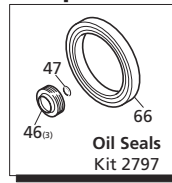

Repair Kits

Pos	Code	Description	Qty.	Pos	Code	Description	Qty.	Pos	Code	Description	Qty.
1	1981780	Knob	1	36	394280	O-Ring ϕ 12.42x1.78	1	AR64545	Oil	1	
2	1980300	Nut	1	37	1200690	O-Ring ϕ 15.6x1.78	1		OIL CAPACITY - 4.5 OZ		
3	1980470	Adjusting screw	1	38	1270141	Injector adapter	1				
4	1980390	Handle insert	1	40	1989050	Inlet valve	3				
4	1980540	Handle insert - EZ Start	1	41	1342761	Gasket	3				
5	1080070	Pin	2	42	1981570	Piston guide	3				
6	1980220	Plate spring	2	43	770260	O-Ring ϕ 23.52x1.78	3				
7	1271070	Spring	1	44	1260440	Gasket	3				
8	1080041	Upper piston	1	45	1981580	Ring	3				
9	1080401	Back-up ring	1	46	1980410	Oil seal	3				
10	1080250	O-Ring ϕ 7.66x1.78	1	47	770090	O-Ring ϕ 5.28x1.78	1				
11	1980210	Piston guide	1	48	1983050	Pump housing	1				
12	880830	O-Ring ϕ 15.54x2.62	7	49	740290	O-Ring ϕ 14x1.78	1				
13	740290	O-Ring ϕ 14x1.78	1	50	1980380	Oil cap	1				
14	800560	O-Ring ϕ 8.73x1.78	1	53	180030	Bolt M8x20	(228 in/lbs) 4				
15	1271170	Back-up ring	1	54	1981140	Spring	3				
16	1080190	O-Ring ϕ 2.9x1.78	2	55	1981120	Piston	3				
17	1271160	Lower piston	1	56	1980150	Spring retainer	3				
18	1980200	Valve seat	1	57	1983100	Rail	1				
19	1470210	O-Ring ϕ 9x1	1	58	1980250	Bearing	1				
20	880581	Plug 1/4" G	2	59	1980240	Thrust washer	1				
21	820510	O-Ring ϕ 10.82x1.78	2	61	1982710	Hollow shaft	● 1				
22	620301	Plug 1/8" G	1	61	1982810	Hollow shaft	■ 1				
23	1980310	Head bolt M10x65	(443 in/lbs) 3	61	1982840	Hollow shaft	▲ 1				
24	650530	Lockwasher	3	63	1980340	O-Ring ϕ 83.8x2.62	1				
25	1982450	Pump head brass	1	64	1981420	Flange F7	1				
25	1982740	Pump head - EZ Start	1	65	1982360	Rear bearing	1				
26	1260162	Valve cap	(443 in/lbs) 3	66	1140380	Seal	1				
27	960160	O-Ring ϕ 17.86x2.62	3	67	1980430	Spacer	3				
28	1269050	Valve assembly	3	77	1981130	Plunger shoe	3				
29	1982520	Hose tail	1	78	1981770	Knob plug	1				
30	480480	O-Ring ϕ 4.48x1.78	1	79	1982560	Screw TE M6x8 - EZ Start	1				
31	1250280	Ball	1	80	1982570	Washer ϕ 6.3 - EZ Start	1				
32	1560520	Spring	1	81	1982440	Crub screw M8x8 - EZ Start	1				
33	1460430	O-Ring ϕ 4x2.5	1	82	1982240	Ball - EZ Start	1				
34	1540170	Check valve	1	83	1981800	Spring - EZ Start	1				
35	1080091	Spring	1								