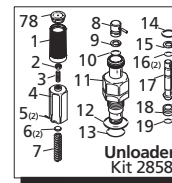

Repair Kits

Pos	Code	Description	Qty.	Pos	Code	Description	Qty.	Pos	Code	Description	Qty.
1	1981780	Knob	1	36	394280	O-Ring ϕ 12.42x1.78	1	AR64545	Oil	1	
2	1980300	Nut	1	37	1200690	O-Ring ϕ 15.6x1.78	1		OIL CAPACITY - 4.5 OZ		
3	1980470	Adjusting screw	1	38	1270141	Injector adapter	1				
4	1980390	Handle insert	1	40	1989050	Inlet valve	3				
4	1980540	Handle insert - EZ Start	1	41	1342761	Gasket	3				
5	1080070	Pin	2	42	1981570	Piston guide	3				
6	1980220	Plate spring	2	43	770260	O-Ring ϕ 23.52x1.78	3				
7	1271070	Spring	1	44	1260440	Gasket	3				
8	1080041	Upper piston	1	45	1981580	Ring	3				
9	1080401	Back-up ring	1	46	1980410	Oil seal	3				
10	1080250	O-Ring ϕ 7.66x1.78	1	47	770090	O-Ring ϕ 5.28x1.78	1				
11	1980210	Piston guide	1	48	1983050	Pump housing	1				
12	880830	O-Ring ϕ 15.54x2.62	7	49	740290	O-Ring ϕ 14x1.78	1				
13	740290	O-Ring ϕ 14x1.78	1	50	1980380	Oil cap	1				
14	800560	O-Ring ϕ 8.73x1.78	1	53	180030	Bolt M8x20	(228 in/lbs) 4				
15	1271170	Back-up ring	1	54	1981140	Spring	3				
16	1080190	O-Ring ϕ 2.9x1.78	2	55	1981120	Piston	3				
17	1271160	Lower piston	1	56	1980150	Spring retainer	3				
18	1980200	Valve seat	1	57	1983100	Rail	1				
19	1470210	O-Ring ϕ 9x1	1	58	1980250	Bearing	1				
20	880581	Plug 1/4" G	2	59	1980240	Thrust washer	1				
21	820510	O-Ring ϕ 10.82x1.78	2	61	1982710	Hollow shaft	● 1				
22	620301	Plug 1/8" G	1	61	1982810	Hollow shaft	■ 1				
23	1980310	Head bolt M10x65	(443 in/lbs) 3	61	1982840	Hollow shaft	▲ 1				
24	650530	Lockwasher	3	63	1980340	O-Ring ϕ 83.8x2.62	1				
25	1982450	Pump head brass	1	64	1981420	Flange F7	1				
25	1982740	Pump head - EZ Start	1	65	1982360	Rear bearing	1				
26	1260162	Valve cap	(443 in/lbs) 3	66	1140380	Seal	1				
27	960160	O-Ring ϕ 17.86x2.62	3	67	1980430	Spacer	3				
28	1269050	Valve assembly	3	77	1981130	Plunger shoe	3				
29	1982520	Hose tail	1	78	1981770	Knob plug	1				
30	480480	O-Ring ϕ 4.48x1.78	1	79	1982560	Screw TE M6x8 - EZ Start	1				
31	1250280	Ball	1	80	1982570	Washer ϕ 6.3 - EZ Start	1				
32	1560520	Spring	1	81	1982440	Crub screw M8x8 - EZ Start	1				
33	1460430	O-Ring ϕ 4x2.5	1	82	1982240	Ball - EZ Start	1				
34	1540170	Check valve	1	83	1981800	Spring - EZ Start	1				
35	1080091	Spring	1								