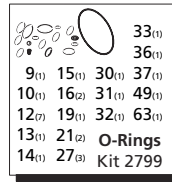

Repair Kits

Pos	Code	Description	Qty.	Pos	Code	Description	Qty.	Pos	Code	Description	Qty.
1	1981780	Knob	1	36	394280	O-Ring ϕ 12.42x1.78	1	AR64545	Oil	1	
2	1980300	Nut	1	37	1200690	O-Ring ϕ 15.6x1.78	1		OIL CAPACITY - 4.5 OZ		
3	1980470	Adjusting screw	1	38	1270141	Injector adapter	1				
4	1980390	Handle insert	1	40	1989050	Inlet valve	3				
4	1980540	Handle insert - EZ Start	1	41	1342761	Gasket	3				
5	1080070	Pin	2	42	1981570	Piston guide	3				
6	1980220	Plate spring	2	43	770260	O-Ring ϕ 23.52x1.78	3				
7	1271070	Spring	1	44	1260440	Gasket	3				
8	1080041	Upper piston	1	45	1981580	Ring	3				
9	1080401	Back-up ring	1	46	1980410	Oil seal	3				
10	1080250	O-Ring ϕ 7.66x1.78	1	47	770090	O-Ring ϕ 5.28x1.78	1				
11	1980210	Piston guide	1	48	1983050	Pump housing	1				
12	880830	O-Ring ϕ 15.54x2.62	7	49	740290	O-Ring ϕ 14x1.78	1				
13	740290	O-Ring ϕ 14x1.78	1	50	1980380	Oil cap	1				
14	800560	O-Ring ϕ 8.73x1.78	1	53	180030	Bolt M8x20	(228 in/lbs) 4				
15	1271170	Back-up ring	1	54	1981140	Spring	3				
16	1080190	O-Ring ϕ 2.9x1.78	2	55	1981120	Piston	3				
17	1271160	Lower piston	1	56	1980150	Spring retainer	3				
18	1980200	Valve seat	1	57	1983100	Rail	1				
19	1470210	O-Ring ϕ 9x1	1	58	1980250	Bearing	1				
20	880581	Plug 1/4" G	2	59	1980240	Thrust washer	1				
21	820510	O-Ring ϕ 10.82x1.78	2	61	1982710	Hollow shaft	● 1				
22	620301	Plug 1/8" G	1	61	1982810	Hollow shaft	■ 1				
23	1980310	Head bolt M10x65	(443 in/lbs) 3	61	1982840	Hollow shaft	▲ 1				
24	650530	Lockwasher	3	63	1980340	O-Ring ϕ 83.8x2.62	1				
25	1982450	Pump head brass	1	64	1981420	Flange F7	1				
25	1982740	Pump head - EZ Start	1	65	1982360	Rear bearing	1				
26	1260162	Valve cap	(443 in/lbs) 3	66	1140380	Seal	1				
27	960160	O-Ring ϕ 17.86x2.62	3	67	1980430	Spacer	3				
28	1269050	Valve assembly	3	77	1981130	Plunger shoe	3				
29	1982520	Hose tail	1	78	1981770	Knob plug	1				
30	480480	O-Ring ϕ 4.48x1.78	1	79	1982560	Screw TE M6x8 - EZ Start	1				
31	1250280	Ball	1	80	1982570	Washer ϕ 6.3 - EZ Start	1				
32	1560520	Spring	1	81	1982440	Crub screw M8x8 - EZ Start	1				
33	1460430	O-Ring ϕ 4x2.5	1	82	1982240	Ball - EZ Start	1				
34	1540170	Check valve	1	83	1981800	Spring - EZ Start	1				
35	1080091	Spring	1								