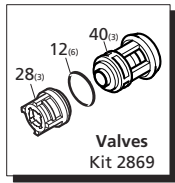

Repair Kits

Pos	Code	Description	Qty.	Pos	Code	Description	Qty.	Pos	Code	Description	Qty.
1	1981780	Knob	1	36	394280	O-Ring ϕ 12.42x1.78	1	AR64545	Oil	1	
2	1980300	Nut	1	37	1200690	O-Ring ϕ 15.6x1.78	1		OIL CAPACITY - 4.5 OZ		
3	1980470	Adjusting screw	1	38	1270141	Injector adapter	1				
4	1980390	Handle insert	1	40	1989050	Inlet valve	3				
4	1980540	Handle insert - EZ Start	1	41	1342761	Gasket	3				
5	1080070	Pin	2	42	1981570	Piston guide	3				
6	1980220	Plate spring	2	43	770260	O-Ring ϕ 23.52x1.78	3				
7	1271070	Spring	1	44	1260440	Gasket	3				
8	1080041	Upper piston	1	45	1981580	Ring	3				
9	1080401	Back-up ring	1	46	1980410	Oil seal	3				
10	1080250	O-Ring ϕ 7.66x1.78	1	47	770090	O-Ring ϕ 5.28x1.78	1				
11	1980210	Piston guide	1	48	1983050	Pump housing	1				
12	880830	O-Ring ϕ 15.54x2.62	7	49	740290	O-Ring ϕ 14x1.78	1				
13	740290	O-Ring ϕ 14x1.78	1	50	1980380	Oil cap	1				
14	800560	O-Ring ϕ 8.73x1.78	1	53	180030	Bolt M8x20	(228 in/lbs) 4				
15	1271170	Back-up ring	1	54	1981140	Spring	3				
16	1080190	O-Ring ϕ 2.9x1.78	2	55	1981120	Piston	3				
17	1271160	Lower piston	1	56	1980150	Spring retainer	3				
18	1980200	Valve seat	1	57	1983100	Rail	1				
19	1470210	O-Ring ϕ 9x1	1	58	1980250	Bearing	1				
20	880581	Plug 1/4" G	2	59	1980240	Thrust washer	1				
21	820510	O-Ring ϕ 10.82x1.78	2	61	1982710	Hollow shaft	● 1				
22	620301	Plug 1/8" G	1	61	1982810	Hollow shaft	■ 1				
23	1980310	Head bolt M10x65	(443 in/lbs) 3	61	1982840	Hollow shaft	▲ 1				
24	650530	Lockwasher	3	63	1980340	O-Ring ϕ 83.8x2.62	1				
25	1982450	Pump head brass	1	64	1981420	Flange F7	1				
25	1982740	Pump head - EZ Start	1	65	1982360	Rear bearing	1				
26	1260162	Valve cap	(443 in/lbs) 3	66	1140380	Seal	1				
27	960160	O-Ring ϕ 17.86x2.62	3	67	1980430	Spacer	3				
28	1269050	Valve assembly	3	77	1981130	Plunger shoe	3				
29	1982520	Hose tail	1	78	1981770	Knob plug	1				
30	480480	O-Ring ϕ 4.48x1.78	1	79	1982560	Screw TE M6x8 - EZ Start	1				
31	1250280	Ball	1	80	1982570	Washer ϕ 6.3 - EZ Start	1				
32	1560520	Spring	1	81	1982440	Crub screw M8x8 - EZ Start	1				
33	1460430	O-Ring ϕ 4x2.5	1	82	1982240	Ball - EZ Start	1				
34	1540170	Check valve	1	83	1981800	Spring - EZ Start	1				
35	1080091	Spring	1								