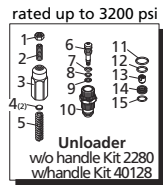

Repair Kits

Pos	Code	Description	Qty.	Pos	Code	Description	Qty.	Pos	Code	Description	Qty.
1	1980300	Nut M6	1	40	770260	O-Ring ø23.52x1.78	3	<i>OIL CAPACITY - 16 OZ</i>			
2	2760420	Grub screw M6x12	1	41	1260440	Gasket	3	Legend ø 15 ø 15 ø 15 ø 15 For ▽ For ☒ For ▲ For □ RSV2.5G25 RSV3G25 RSV3.5G35 RSV4G30 For ○ For ■ RSV3G30 RSV4G35 For ● RSV3G35			
3	1980540	Unloader knob	1	42	640070	O-Ring ø13.95x2.62	3				
4	1980220	Spring plate	2	43	2760310	Spacer	3				
5	2760410	Spring	1	44	1260460	Oil seal	3				
6	2760400	Valve piston	1	45	2760010	Pump body	1				
7	2260100	O-Ring ø6.02x2.62	1	46	1266740	Bearing cap	1				
8	660190	O-Ring ø6.07x1.78	1	47	1260790	Circlip øi52	1				
9	2760210	Ring	1	48	1780550	Snap ring	1				
10	2760050	Piston guide	1	49	2760340	Bearing	1				
11	1200690	O-Ring ø15.6x1.78	4	50	880130	Oil cap	1				
12	394280	O-Ring ø12.42x1.78	2	51	2760040	Piston	3				
13	2260070	By-pass jet	1	52	1780050	Piston pin	3				
14	2760090	Seat	1	53	1780040	Con rod Aluminum	3				
15	770140	O-Ring ø11.11x1.78	1	54	1780710	Con rod Bronze	3				
16	1982520	Hose nipple	1	55	2760280	O-Ring ø101.27x2.62	1				
18	1250280	Ball	1	56	802190	Bolt M6x12	4				
19	1560520	Spring	1	57	2760110	Rear cover	1				
20	2760230	Detergent injector 3/8" G	1	58	2760350	Bearing	1				
21	2760270	O-Ring ø12x1	1	59	1321190	Bearing	1				
22	1470210	O-Ring ø9x1	1	60	1321080	Snap ring	1				
23	2760120	Injector insert	1	61	2769201	Complete pump head w/o EZ start	1				
25	2760130	Jet	1	62	2769209	Complete pump head EZ-start	1				
26	1460430	O-Ring ø4x2.5	1	64	480671	Oil seal	1				
27	801080	Bolt M6x50	(92 in/lbs) 8	66	180030	Bolt M8x20	4				
28	1381550	Lockwasher	8	67	820440	Set screw M6	1				
29	2760020	Head - w/o EZ-start	1	68	1780340	Hollow shaft ø1"	1				
30	2761050	Head - Bare EZ-start	1	69	1780920	Hollow shaft ø1"	1				
31	2760330	Head - Bare w/o EZ-start	1	70	1780330	Hollow shaft ø1"	1				
32	2760630	EZ-start plug	1	71	1780590	Hollow shaft ø3/4"	3GPM #9 1				
33	2760260	Plug 1/4" G	2	72	1780600	Hollow shaft ø3/4"	2.5GPM #10 1				
34	2760180	Plug	(442 in/lbs) 3	73	1780580	Flange F25	1				
35	2769050	Complete valve	6	74	2760290	Flange F40	1				
36	2760220	Support ring	3	75	AR64516	Oil	1				
37	1342761	Gasket	3								
38	1981580	Ring	1								
39	1981570	Piston guide	3								