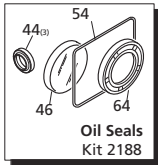

Repair Kits

Pos	Code	Description	Qty.	Pos	Code	Description	Qty.	Pos	Code	Description	Qty.
1	1980300	Nut M6	1	40	770260	O-Ring ø23.52x1.78	3	<i>OIL CAPACITY - 16 OZ</i>			
2	2760420	Grub screw M6x12	1	41	1260440	Gasket	3	Legend ø 15 ø 15 ø 15 ø 15 For ▽ For ☒ For ▲ For □ RSV2.5G25 RSV3G25 RSV3.5G35 RSV4G30 For ○ For ■ RSV3G30 RSV4G35 For ● RSV3G35			
3	1980540	Unloader knob	1	42	640070	O-Ring ø13.95x2.62	3				
4	1980220	Spring plate	2	43	2760310	Spacer	3				
5	2760410	Spring	1	44	1260460	Oil seal	3				
6	2760400	Valve piston	1	45	2760010	Pump body	1				
7	2260100	O-Ring ø6.02x2.62	1	46	1266740	Bearing cap	1				
8	660190	O-Ring ø6.07x1.78	1	47	1260790	Circlip øi52	1				
9	2760210	Ring	1	48	1780550	Snap ring	1				
10	2760050	Piston guide	1	49	2760340	Bearing	1				
11	1200690	O-Ring ø15.6x1.78	4	50	880130	Oil cap	1				
12	394280	O-Ring ø12.42x1.78	2	51	2760040	Piston	3				
13	2260070	By-pass jet	1	52	1780050	Piston pin	3				
14	2760090	Seat	1	53	1780040	Con rod Aluminum	3				
15	770140	O-Ring ø11.11x1.78	1	54	1780710	Con rod Bronze	3				
16	1982520	Hose nipple	1	55	2760280	O-Ring ø101.27x2.62	1				
18	1250280	Ball	1	56	802190	Bolt M6x12	4				
19	1560520	Spring	1	57	2760110	Rear cover	1				
20	2760230	Detergent injector 3/8" G	1	58	2760350	Bearing	1				
21	2760270	O-Ring ø12x1	1	59	1321190	Bearing	1				
22	1470210	O-Ring ø9x1	1	60	1321080	Snap ring	1				
23	2760120	Injector insert	1	61	2769201	Complete pump head w/o EZ start	1				
25	2760130	Jet	1	62	2769209	Complete pump head EZ-start	1				
26	1460430	O-Ring ø4x2.5	1	64	480671	Oil seal	1				
27	801080	Bolt M6x50	(92 in/lbs) 8	66	180030	Bolt M8x20	4				
28	1381550	Lockwasher	8	67	820440	Set screw M6	1				
29	2760020	Head - w/o EZ-start	1	68	1780340	Hollow shaft ø1"	1				
30	2761050	Head - Bare EZ-start	1	69	1780920	Hollow shaft ø1"	1				
31	2760330	Head - Bare w/o EZ-start	1	70	1780330	Hollow shaft ø1"	1				
32	2760630	EZ-start plug	1	71	1780590	Hollow shaft ø3/4"	3GPM #9 1				
33	2760260	Plug 1/4" G	2	72	1780600	Hollow shaft ø3/4"	2.5GPM #10 1				
34	2760180	Plug	(442 in/lbs) 3	73	1780580	Flange F25	1				
35	2769050	Complete valve	6	74	2760290	Flange F40	1				
36	2760220	Support ring	3	75	AR64516	Oil	1				
37	1342761	Gasket	3								
38	1981580	Ring	1								
39	1981570	Piston guide	3								