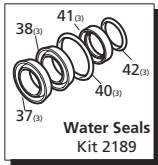

Repair Kits

Pos	Code	Description	Qty.	Pos	Code	Description	Qty.	Pos	Code	Description	Qty.
1	1980300	Nut M6	1	40	770260	O-Ring ø23.52x1.78	3	<i>OIL CAPACITY - 16 OZ</i>			
2	2760420	Grub screw M6x12	1	41	1260440	Gasket	3	Legend ø 15 ø 15 ø 15 ø 15 For ▽ For ☒ For ▲ For □ RSV2.5G25 RSV3G25 RSV3.5G35 RSV4G30 For ○ For ■ RSV3G30 RSV4G35 For ● RSV3G35			
3	1980540	Unloader knob	1	42	640070	O-Ring ø13.95x2.62	3				
4	1980220	Spring plate	2	43	2760310	Spacer	3				
5	2760410	Spring	1	44	1260460	Oil seal	3				
6	2760400	Valve piston	1	45	2760010	Pump body	1				
7	2260100	O-Ring ø6.02x2.62	1	46	1266740	Bearing cap	1				
8	660190	O-Ring ø6.07x1.78	1	47	1260790	Circlip øi52	1				
9	2760210	Ring	1	48	1780550	Snap ring	1				
10	2760050	Piston guide	1	49	2760340	Bearing	1				
11	1200690	O-Ring ø15.6x1.78	4	50	880130	Oil cap	1				
12	394280	O-Ring ø12.42x1.78	2	51	2760040	Piston	3				
13	2260070	By-pass jet	1	52	1780050	Piston pin	3				
14	2760090	Seat	1	53	1780040	Con rod Aluminum	3				
15	770140	O-Ring ø11.11x1.78	1	54	1780710	Con rod Bronze	3				
16	1982520	Hose nipple	1	55	2760280	O-Ring ø101.27x2.62	1				
18	1250280	Ball	1	56	802190	Bolt M6x12	4				
19	1560520	Spring	1	57	2760110	Rear cover	1				
20	2760230	Detergent injector 3/8" G	1	58	2760350	Bearing	1				
21	2760270	O-Ring ø12x1	1	59	1321190	Bearing	1				
22	1470210	O-Ring ø9x1	1	60	1321080	Snap ring	1				
23	2760120	Injector insert	1	61	2769201	Complete pump head w/o EZ start	1				
25	2760130	Jet	1	62	2769209	Complete pump head EZ-start	1				
26	1460430	O-Ring ø4x2.5	1	64	480671	Oil seal	1				
27	801080	Bolt M6x50	(92 in/lbs) 8	66	180030	Bolt M8x20	4				
28	1381550	Lockwasher	8	67	820440	Set screw M6	1				
29	2760020	Head - w/o EZ-start	1	68	1780340	Hollow shaft ø1"	1				
30	2761050	Head - Bare EZ-start	1	69	1780920	Hollow shaft ø1"	1				
31	2760330	Head - Bare w/o EZ-start	1	70	1780330	Hollow shaft ø1"	1				
32	2760630	EZ-start plug	1	71	1780590	Hollow shaft ø3/4"	3GPM #9 1				
33	2760260	Plug 1/4" G	2	72	1780600	Hollow shaft ø3/4"	2.5GPM #10 1				
34	2760180	Plug	(442 in/lbs) 3	73	1780580	Flange F25	1				
35	2769050	Complete valve	6	74	2760290	Flange F40	1				
36	2760220	Support ring	3	75	AR64516	Oil	1				
37	1342761	Gasket	3								
38	1981580	Ring	1								
39	1981570	Piston guide	3								