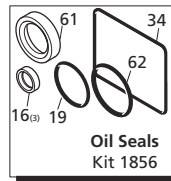

Repair Kits

Special Parts / Kits

Code	Description	Qty.
2809	Viton water seals ø18	1
2819	Kit for up to 180° F ø18 High Temp	1

Pos	Code	Description	Qty.	Pos	Code	Description	Qty.	
1	960160	O-Ring ø17.86x2.62	6	40	1380120	Shim 0.10 mm	1-3	
2	960090	Valve cap - Brass (478 in/lbs) ○● 6	6	41	1380130	Shim 0.20 mm	1-3	
3	960850	Valve cap - SS (478 in/lbs) ⚡◆⊠ 6	6	42	1380530	Shim 0.25 mm	1-3	
4	960090T	Valve cap - 1/4" threaded - Brass (478 in/lbs)	1	43	1382810	Shim 0.05 mm	1-3	
5	960850T	Valve cap - 1/4" threaded - SS (478 in/lbs)	1	44	740290	O-Ring ø14x1.78	3	
6	889052	Complete valve	6	45	1980740	Plug 3/8" G - Brass	2	
7	880830	O-Ring ø15.54x2.62	6	46	1980740	Plug 3/8" G - Brass	1	
8	880581	Plug 1/4" G - Brass ○●■ 2	2	47	1981180	Plug 3/8" G - NP ⚡◆⊠ 1	1	
9	1380690	Plug 1/4" G - NP ⚡◆⊠ 2	2	48	180101	O-Ring ø17.5x2	1	
10	820510	O-Ring ø10.82x1.78	2	49	820361	Plug 1/2" G - Brass ○●■ 1	1	
11	960110	Support ring	3	50	960870	Plug 1/2" G - NP ⚡◆⊠ 1	1	
12	880320	High pressure packing	3	51	1381071	Pump head - Brass ○●■ 1	1	
13	1380090	Piston guide	3	52	1381070	Pump head - NP ⚡◆⊠ 1	1	
14	961240	O-Ring ø31.47x1.78	3	53	820150	Head bolt M8x70 (217 in/lbs)	8	
15	880330	Gasket	3	54	1380320	Bearing	1	
16	1383130	Oil seal	3	55	621170	Oil seal	1	
17	850370	Bolt M8x16 (217 in/lbs)	8	56	1380220	O-Ring ø72.75x1.78	1	
18	1380050	Closed bearing support	1	57	2280140	Hollow shaft ø1 ○⊠ 1	1	
19	640030	O-Ring ø59.99x2.62	2	58	2280130	Hollow shaft ø1 ●■★ 1	1	
20	2280240	Bearing	1	59	2280590	Hollow shaft ø1 ◆ 1	1	
21	1382770	Pump housing	1	60	2280600	Hollow shaft ø1 ⊠ 1	1	
22	880130	Vented oil cap	1	61	1597	Gas engine flange F24	1	
23	962010	Nut M8 (106 in/lbs)	3	62	1381850	Washer	8	
24	962000	Washer ø8.1	3	63	820440	Set screw M6x6	1	
25	1380940	Ceramic piston	3	64	1080401	Back-up ring	3	
26	1380950	Slinger	3	65	2289208	Complete pump head ○● 1	1	
27	600180	O-Ring ø7.66x1.78	3	66	2289209	Complete pump head ■ 1	1	
28	1380920	Guiding piston	3	67	2289221	Complete pump head ⚡◆⊠ 1	1	
29	1380060	Piston pin	3	68	1260250	Oil sight glass	1	
30	1383020	Con rod - Bronze	3	69	87	1260430	Snap ring	1
31	1383050	Con rod - Aluminum	3	70	1780690	Contrast disc	1	
32	1780510	O-Ring	1	71	1140450	O-Ring ø20.24x2.62	1	
33	1789010	Complete cover	1					
34	1343510	Bolt M6x14 (89 in/lbs)	6					