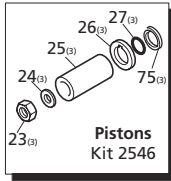

Repair Kits

Special Parts / Kits

Code	Description	Qty.
2809	Viton water seals ø18	1
2819	Kit for up to 180° F ø18 High Temp	1

Pos	Code	Description	Qty.	Pos	Code	Description	Qty.	
1	960160	O-Ring ø17.86x2.62	6	40	1380120	Shim 0.10 mm	1-3	
2	960090	Valve cap - Brass (478 in/lbs) ○● 6	6	41	1380130	Shim 0.20 mm	1-3	
3	960850	Valve cap - SS (478 in/lbs) ⚡◆⊠ 6	6	42	1380530	Shim 0.25 mm	1-3	
4	960090T	Valve cap - 1/4" threaded - Brass (478 in/lbs)	1	43	1382810	Shim 0.05 mm	1-3	
5	960850T	Valve cap - 1/4" threaded - SS (478 in/lbs)	1	44	740290	O-Ring ø14x1.78	3	
6	889052	Complete valve	6	45	1980740	Plug 3/8" G - Brass	2	
7	880830	O-Ring ø15.54x2.62	6	46	1980740	Plug 3/8" G - Brass	1	
8	880581	Plug 1/4" G - Brass ○●■ 2	2	47	1981180	Plug 3/8" G - NP ⚡◆⊠ 1	1	
9	1380690	Plug 1/4" G - NP ⚡◆⊠ 2	2	48	180101	O-Ring ø17.5x2	1	
10	820510	O-Ring ø10.82x1.78	2	49	820361	Plug 1/2" G - Brass ○●■ 1	1	
11	960110	Support ring	3	50	960870	Plug 1/2" G - NP ⚡◆⊠ 1	1	
12	880320	High pressure packing	3	51	1381071	Pump head - Brass ○●■ 1	1	
13	1380090	Piston guide	3	52	1381070	Pump head - NP ⚡◆⊠ 1	1	
14	961240	O-Ring ø31.47x1.78	3	53	820150	Head bolt M8x70 (217 in/lbs)	8	
15	880330	Gasket	3	54	1380320	Bearing	1	
16	1383130	Oil seal	3	55	621170	Oil seal	1	
17	850370	Bolt M8x16 (217 in/lbs)	8	56	1380220	O-Ring ø72.75x1.78	1	
18	1380050	Closed bearing support	1	57	2280140	Hollow shaft ø1 ○⊠ 1	1	
19	640030	O-Ring ø59.99x2.62	2	58	2280130	Hollow shaft ø1 ●■★ 1	1	
20	2280240	Bearing	1	59	2280590	Hollow shaft ø1 ◆ 1	1	
21	1382770	Pump housing	1	60	2280600	Hollow shaft ø1 ⊠ 1	1	
22	880130	Vented oil cap	1	61	1597	Gas engine flange F24	1	
23	962010	Nut M8 (106 in/lbs)	3	62	1381850	Washer	8	
24	962000	Washer ø8.1	3	63	820440	Set screw M6x6	1	
25	1380940	Ceramic piston	3	64	1080401	Back-up ring	3	
26	1380950	Slinger	3	65	2289208	Complete pump head ○● 1	1	
27	600180	O-Ring ø7.66x1.78	3	66	2289209	Complete pump head ■ 1	1	
28	1380920	Guiding piston	3	67	2289221	Complete pump head ⚡◆⊠ 1	1	
29	1380060	Piston pin	3	68	1260250	Oil sight glass	1	
30	1383020	Con rod - Bronze	3	69	87	1260430	Snap ring	1
31	1383050	Con rod - Aluminum	3	70	1780690	Contrast disc	1	
32	1780510	O-Ring	1	71	1140450	O-Ring ø20.24x2.62	1	
33	1789010	Complete cover	1					
34	1343510	Bolt M6x14 (89 in/lbs)	6					