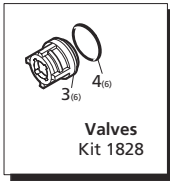

Repair Kits

Special Parts / Kits

Code	Description	Qty.
2809	Viton water seals ø18	1
2819	Kit for up to 180° F ø18 High Temp	1

Pos	Code	Description	Qty.	Pos	Code	Description	Qty.	
1	960160	O-Ring ø17.86x2.62	6	40	1380120	Shim 0.10 mm	1-3	
2	960090	Valve cap - Brass (478 in/lbs) ○● 6	6	41	1380130	Shim 0.20 mm	1-3	
3	960850	Valve cap - SS (478 in/lbs) ⚡◆⊠ 6	6	42	1380530	Shim 0.25 mm	1-3	
4	960090T	Valve cap - 1/4" threaded - Brass (478 in/lbs)	1	43	1382810	Shim 0.05 mm	1-3	
5	960850T	Valve cap - 1/4" threaded - SS (478 in/lbs)	1	44	740290	O-Ring ø14x1.78	3	
6	889052	Complete valve	6	45	1980740	Plug 3/8" G - Brass	2	
7	880830	O-Ring ø15.54x2.62	6	46	1980740	Plug 3/8" G - Brass	1	
8	880581	Plug 1/4" G - Brass ○●■ 2	2	47	1981180	Plug 3/8" G - NP ⚡◆⊠ 1	1	
9	1380690	Plug 1/4" G - NP ⚡◆⊠ 2	2	48	180101	O-Ring ø17.5x2	1	
10	820510	O-Ring ø10.82x1.78	2	49	820361	Plug 1/2" G - Brass ○●■ 1	1	
11	960110	Support ring	3	50	960870	Plug 1/2" G - NP ⚡◆⊠ 1	1	
12	880320	High pressure packing	3	51	1381071	Pump head - Brass ○●■ 1	1	
13	1380090	Piston guide	3	52	1381070	Pump head - NP ⚡◆⊠ 1	1	
14	961240	O-Ring ø31.47x1.78	3	53	820150	Head bolt M8x70 (217 in/lbs)	8	
15	880330	Gasket	3	54	1380320	Bearing	1	
16	1383130	Oil seal	3	55	621170	Oil seal	1	
17	850370	Bolt M8x16 (217 in/lbs)	8	56	1380220	O-Ring ø72.75x1.78	1	
18	1380050	Closed bearing support	1	57	2280140	Hollow shaft ø1 ○⊠ 1	1	
19	640030	O-Ring ø59.99x2.62	2	58	2280130	Hollow shaft ø1 ●■★ 1	1	
20	2280240	Bearing	1	59	2280590	Hollow shaft ø1 ◆ 1	1	
21	1382770	Pump housing	1	60	2280600	Hollow shaft ø1 ⊠ 1	1	
22	880130	Vented oil cap	1	61	1597	Gas engine flange F24	1	
23	962010	Nut M8 (106 in/lbs)	3	62	1381850	Washer	8	
24	962000	Washer ø8.1	3	63	820440	Set screw M6x6	1	
25	1380940	Ceramic piston	3	64	1080401	Back-up ring	3	
26	1380950	Slinger	3	65	2289208	Complete pump head ○● 1	1	
27	600180	O-Ring ø7.66x1.78	3	66	2289209	Complete pump head ■ 1	1	
28	1380920	Guiding piston	3	67	2289221	Complete pump head ⚡◆⊠ 1	1	
29	1380060	Piston pin	3	68	1260250	Oil sight glass	1	
30	1383020	Con rod - Bronze	3	69	87	1260430	Snap ring	1
31	1383050	Con rod - Aluminum	3	70	1780690	Contrast disc	1	
32	1780510	O-Ring	1	71	1140450	O-Ring ø20.24x2.62	1	
33	1789010	Complete cover	1					
34	1343510	Bolt M6x14 (89 in/lbs)	6					