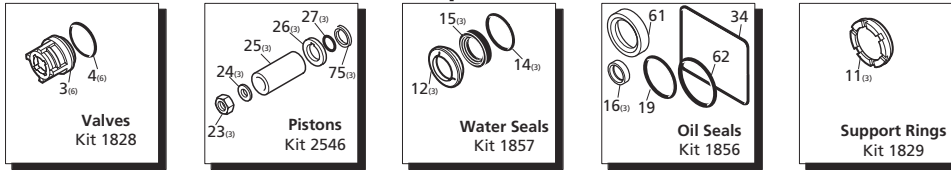

Repair Kits

Special Parts / Kits

Code	Description	Qty.
2809	Viton water seals ø18	1

Pos	Code	Description	Qty.	Pos	Code	Description	Qty.
1	960160	O-Ring ø17.86x2.62	6	40	1380120	Shim 0.10 mm	1-3
	960090	Valve cap - Brass (478 in/lbs) ○● 6	6		1380130	Shim 0.20 mm	1-3
	960850	Valve cap - SS (478 in/lbs) ■★◆☒ 6	6		1380530	Shim 0.25 mm	1-3
	960090T	Valve cap - 1/4" threaded - Brass (478 in/lbs)	1		1382810	Shim 0.05 mm	1-3
	960850T	Valve cap - 1/4" threaded - SS (478 in/lbs)	1	42	740290	O-Ring ø14x1.78	3
3	889052	Complete valve	6	43	1980740	Plug 3/8" G - Brass	2
4	880830	O-Ring ø15.54x2.62	6	46	1980740	Plug 3/8" G - Brass	1
5	880581	Plug 1/4" G - Brass ○●■ 2	2		1981180	Plug 3/8" G - NP ■★◆☒ 1	1
	1380690	Plug 1/4" G - NP ■★◆☒ 2	2	47	180101	O-Ring ø17.5x2	1
6	820510	O-Ring ø10.82x1.78	2	48	820361	Plug 1/2" G - Brass ○●■ 1	1
11	960110	Support ring	3		960870	Plug 1/2" G - NP ■★◆☒ 1	1
12	880320	High pressure packing	3	49	1381071	Pump head - Brass ○●■ 1	1
13	1380090	Piston guide	3		1381070	Pump head - NP ■★◆☒ 1	1
14	961240	O-Ring ø31.47x1.78	3	50	820150	Head bolt M8x70 (217 in/lbs)	8
15	880330	Gasket	3	60	1380320	Bearing	1
16	1383130	Oil seal	3	61	621170	Oil seal	1
17	850370	Bolt M8x16 (217 in/lbs)	8	62	1380220	O-Ring ø72.75x1.78	1
18	1380050	Closed bearing support	1		2280140	Hollow shaft ø1 ○■ 1	1
19	640030	O-Ring ø59.99x2.62	2		2280130	Hollow shaft ø1 ●■★ 1	1
20	2280240	Bearing	1		2280590	Hollow shaft ø1 ◆ 1	1
21	1382770	Pump housing	1		2280600	Hollow shaft ø1 ☒ 1	1
22	880130	Vented oil cap	1	70	2281510	Gas engine flange F40	1
23	962010	Nut M8 (106 in/lbs)	3	71	180030	Bolt	4
24	962000	Washer ø8.1	3	72	1381850	Washer	8
25	1380940	Ceramic piston	3	73	820440	Set screw M6x6	1
26	1380950	Slinger	3	75	1080401	Back-up ring	3
27	600180	O-Ring ø7.66x1.78	3		2289208	Complete pump head ○● 1	1
28	1380920	Guiding piston	3		2289209	Complete pump head ■ 1	1
29	1380060	Piston pin	3		2289221	Complete pump head ■★◆☒ 1	1
30	1383020	Con rod - Bronze	3	86	1260250	Oil sight glass	1
	1383050	Con rod - Aluminum	3	87	1260430	Snap ring	1
34	1780510	O-Ring	1	88	1780690	Contrast disc	1
35	1789010	Complete cover	1	89	1140450	O-Ring ø20.24x2.62	1
36	1343510	Bolt M6x14 (89 in/lbs)	6				