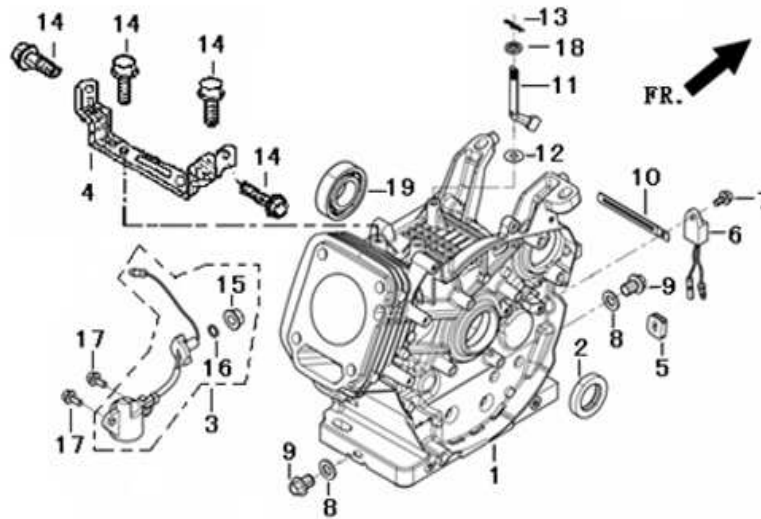

R420 GASOLINE ENGINE

FIG.1 HEAD SUBASSEMBLY, CYLINDER / PLUG, SPARK(E04)

REF.NO.	PART NO	DESCRIPTION	Q'TY	Nb packet
E04-5	12131-Z190210-0000	GASKET, CYLINDER HEAD	1	1
E04-6	12410-Z080110-H300	COVER SUBASSEMBLY, CYLINDER HEAD	1	1
E04-7	12004-Z080110-0000	GASKET, CYLINDER HEAD COVER	1	1
E04-8	17004-Z100110-0000	TUBE, BREATHER	1	1
E04-9	12030-Z080110-0000	BOLT SUBASSEMBLY, CYLINDER HEAD COVER	1	1
E04-12	90204-Z100210-0000	TUBE, BREATHER	2	1
E04-13	90204-Z100320-0000	TUBE, BREATHER	2	1
E04-14	90502-1220-00	PIN	2	1
E04-15	12003-Z080110-0000	BOLT, CYLINDER HEAD	4	1
E04-16	30010-Z010210-0000	PLUG, SPARK	1	1
E04-17	12140-Z190130-0B99	HEAD SUBASSEMBLY. CYLINDER	1	1

FIG.2 CRANKCASE.(E01)

REF.NO.	PART NO	DESCRIPTION	Q'TY	Nb packet	
E17-1	11310-Z220110-0B00	CRANKCASE SUBASSEMBLY.	1	1	
E17-2	90682-Z100210-0000	SEAL, OIL	1	1	
E17-3	37060-Z080110-0000	SENSOR, ENGINE OIL	1	1	
E17-4	16612-Z080110-H300	FRAME, FUEL TANK INSTALLTION	1	1	
E17-5	28101-Z080110-0000	PROTECTOR, OIL	1	1	
E17-6	37050-Z010210-0000	PROTECTOR, OIL	1	1	
E17-7	90001-0612-01	BOLT	1	1	
E17-8	90412-Z080110-0000	WASHER	2	1	
E17-9	11007-Z080110-0000	BOLT, DRAIN PLUG	2	1	
E17-10	90684-Z030120-0000	CLIP	1	1	
E17-11	16061-Z100110-0000	ARM, GOVERNOR	1	1	
E17-12	90412-Z080210-0000	WASHER	1	1	
E17-13	90501-Z010110-0000	PIN	1	1	
E17-14	90001-0820-01	BOLT	4	1	
E17-17	90001-0616-01	BOLT	2	1	
E17-18	90682-Z100210-0000	SEAL, OIL	1	1	
E17-19	90548-0202-CL	BEARING	1	1	

FIG.3 COVER SUBASSEMBLY, CRANKCASE / GEAR ASSY, GOVERNOR(E16)

REF.NO.	PART NO	DESCRIPTION	Q'TY	Nb packet
E01-1	11411-Z100510-0B00	COVER, CRANKCASE	1	1
E01-2	11001-Z100320-0000	GASKET, CRANKCASE	1	1
E01-3	15030-Z080120-Q500	PLUG SUBASSEMBLY, ENGINE OIL	1	1
E01-4	15010-Z080120-Q500	DIPSTICK SUBASSEMBLY, OIL	1	1
E01-6	90502-0812-00	PIN	2	1
E01-7	90001-0840-01	BOLT	7	1
E01-8	90548-0207-CL	BEARING	1	1
E01-9	16400-Z100110-0000	GEAR ASSY, GOVERNOR	1	1
E01-18	90682-Z310110-0000	SEAL, OIL	1	1
E01-19	90548-0202-CL	BEARING	1	1