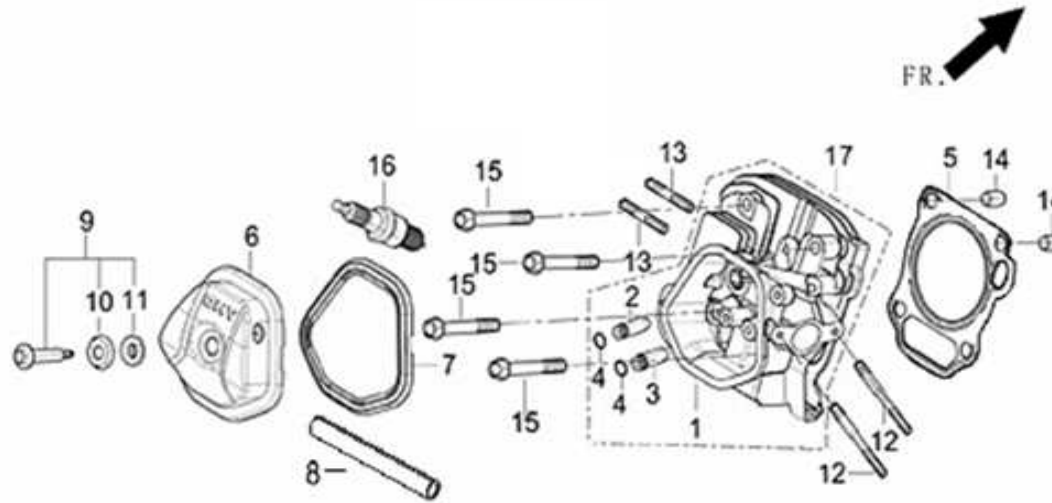

R420 GASOLINE ENGINE

FIG.1 HEAD SUBASSEMBLY, CYLINDER / PLUG, SPARK(E04)

REF.NO.	PART NO	DESCRIPTION	Q'TY	Nb packet
E04-5	12131-Z190210-0000	GASKET, CYLINDER HEAD	1	1
E04-6	12410-Z080110-H300	COVER SUBASSEMBLY, CYLINDER HEAD	1	1
E04-7	12004-Z080110-0000	GASKET, CYLINDER HEAD COVER	1	1
E04-8	17004-Z100110-0000	TUBE, BREATHER	1	1
E04-9	12030-Z080110-0000	BOLT SUBASSEMBLY, CYLINDER HEAD COVER	1	1
E04-12	90204-Z100210-0000	TUBE, BREATHER	2	1
E04-13	90204-Z100320-0000	TUBE, BREATHER	2	1
E04-14	90502-1220-00	PIN	2	1
E04-15	12003-Z080110-0000	BOLT, CYLINDER HEAD	4	1
E04-16	30010-Z010210-0000	PLUG, SPARK	1	1
E04-17	12140-Z190130-0B99	HEAD SUBASSEMBLY. CYLINDER	1	1

FIG.2 CRANKCASE.(E01)

REF.NO.	PART NO	DESCRIPTION	Q'TY	Nb packet	
E17-1	11310-Z220110-0B00	CRANKCASE SUBASSEMBLY.	1	1	
E17-2	90682-Z100210-0000	SEAL, OIL	1	1	
E17-3	37060-Z080110-0000	SENSOR, ENGINE OIL	1	1	
E17-4	16612-Z080110-H300	FRAME, FUEL TANK INSTALLTION	1	1	
E17-5	28101-Z080110-0000	PROTECTOR, OIL	1	1	
E17-6	37050-Z010210-0000	PROTECTOR, OIL	1	1	
E17-7	90001-0612-01	BOLT	1	1	
E17-8	90412-Z080110-0000	WASHER	2	1	
E17-9	11007-Z080110-0000	BOLT, DRAIN PLUG	2	1	
E17-10	90684-Z030120-0000	CLIP	1	1	
E17-11	16061-Z100110-0000	ARM, GOVERNOR	1	1	
E17-12	90412-Z080210-0000	WASHER	1	1	
E17-13	90501-Z010110-0000	PIN	1	1	
E17-14	90001-0820-01	BOLT	4	1	
E17-17	90001-0616-01	BOLT	2	1	
E17-18	90682-Z100210-0000	SEAL, OIL	1	1	
E17-19	90548-0202-CL	BEARING	1	1	

FIG.3 COVER SUBASSEMBLY, CRANKCASE / GEAR ASSY, GOVERNOR(E16)

REF.NO.	PART NO	DESCRIPTION	Q'TY	Nb packet
E01-1	11411-Z100510-0B00	COVER, CRANKCASE	1	1
E01-2	11001-Z100320-0000	GASKET, CRANKCASE	1	1
E01-3	15030-Z080120-Q500	PLUG SUBASSEMBLY, ENGINE OIL	1	1
E01-4	15010-Z080120-Q500	DIPSTICK SUBASSEMBLY, OIL	1	1
E01-6	90502-0812-00	PIN	2	1
E01-7	90001-0840-01	BOLT	7	1
E01-8	90548-0207-CL	BEARING	1	1
E01-9	16400-Z100110-0000	GEAR ASSY, GOVERNOR	1	1
E01-18	90682-Z310110-0000	SEAL, OIL	1	1
E01-19	90548-0202-CL	BEARING	1	1