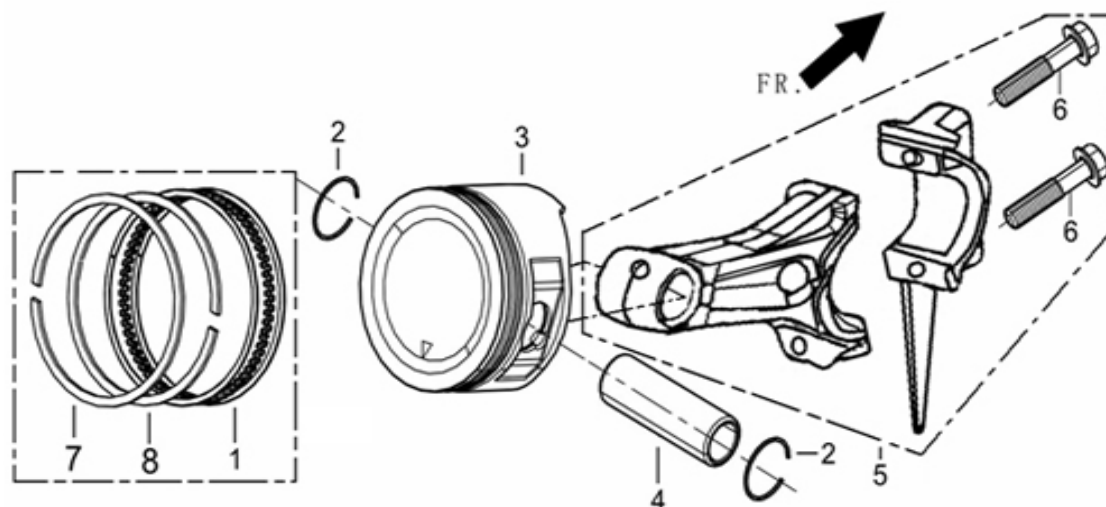

FIG.2 CRANKCASE.(E01)

REF.NO.	PART NO	DESCRIPTION	Q'TY	Nb packet	
E17-1	11310-Z220110-0B00	CRANKCASE SUBASSEMBLY.	1	1	
E17-2	90682-Z100210-0000	SEAL, OIL	1	1	
E17-3	37060-Z080110-0000	SENSOR, ENGINE OIL	1	1	
E17-4	16612-Z080110-H300	FRAME, FUEL TANK INSTALLTION	1	1	
E17-5	28101-Z080110-0000	PROTECTOR, OIL	1	1	
E17-6	37050-Z010210-0000	PROTECTOR, OIL	1	1	
E17-7	90001-0612-01	BOLT	1	1	
E17-8	90412-Z080110-0000	WASHER	2	1	
E17-9	11007-Z080110-0000	BOLT, DRAIN PLUG	2	1	
E17-10	90684-Z030120-0000	CLIP	1	1	
E17-11	16061-Z100110-0000	ARM, GOVERNOR	1	1	
E17-12	90412-Z080210-0000	WASHER	1	1	
E17-13	90501-Z010110-0000	PIN	1	1	
E17-14	90001-0820-01	BOLT	4	1	
E17-17	90001-0616-01	BOLT	2	1	
E17-18	90682-Z100210-0000	SEAL, OIL	1	1	
E17-19	90548-0202-CL	BEARING	1	1	

FIG.3 COVER SUBASSEMBLY, CRANKCASE / GEAR ASSY, GOVERNOR(E16)

REF.NO.	PART NO	DESCRIPTION	Q'TY	Nb packet
E01-1	11411-Z100510-0B00	COVER, CRANKCASE	1	1
E01-2	11001-Z100320-0000	GASKET, CRANKCASE	1	1
E01-3	15030-Z080120-Q500	PLUG SUBASSEMBLY, ENGINE OIL	1	1
E01-4	15010-Z080120-Q500	DIPSTICK SUBASSEMBLY, OIL	1	1
E01-6	90502-0812-00	PIN	2	1
E01-7	90001-0840-01	BOLT	7	1
E01-8	90548-0207-CL	BEARING	1	1
E01-9	16400-Z100110-0000	GEAR ASSY, GOVERNOR	1	1
E01-18	90682-Z310110-0000	SEAL, OIL	1	1
E01-19	90548-0202-CL	BEARING	1	1

FIG.4 ROD,CRANKSHAFT CONNETING (E03)

REF.NO.	PART NO	DESCRIPTION		Q'TY	Nb packet	
E03-1	13300-Z190620-0000	CRANKSHAFT ASSY.		1	1	
E03-4	13400-Z190110-0000	SHAFT ASSY, BALANCING		1	1	

FIG.5 RING SET,OIL / ROD,CRANKSHAFT CONNETING (E03)