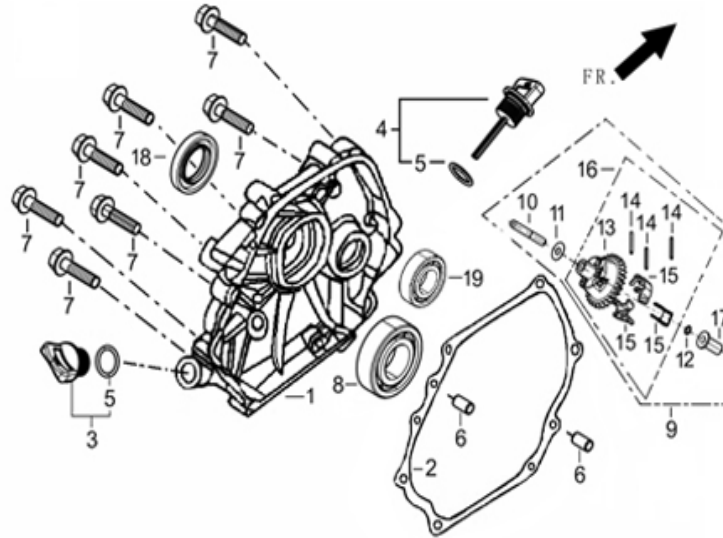

R420 GASOLINE ENGINE

FIG.1 HEAD SUBASSEMBLY, CYLINDER / PLUG, SPARK(E04)

REF.NO.	PART NO	DESCRIPTION	Q'TY	Nb packet
E04-5	12131-Z190210-0000	GASKET, CYLINDER HEAD	1	1
E04-6	12410-Z080110-H300	COVER SUBASSEMBLY, CYLINDER HEAD	1	1
E04-7	12004-Z080110-0000	GASKET, CYLINDER HEAD COVER	1	1
E04-8	17004-Z100110-0000	TUBE, BREATHER	1	1
E04-9	12030-Z080110-0000	BOLT SUBASSEMBLY, CYLINDER HEAD COVER	1	1
E04-12	90204-Z100210-0000	TUBE, BREATHER	2	1
E04-13	90204-Z100320-0000	TUBE, BREATHER	2	1
E04-14	90502-1220-00	PIN	2	1
E04-15	12003-Z080110-0000	BOLT, CYLINDER HEAD	4	1
E04-16	30010-Z010210-0000	PLUG, SPARK	1	1
E04-17	12140-Z190130-0B99	HEAD SUBASSEMBLY. CYLINDER	1	1

FIG.2 CRANKCASE.(E01)

REF.NO.	PART NO	DESCRIPTION	Q'TY	Nb packet	
E17-1	11310-Z220110-0B00	CRANKCASE SUBASSEMBLY.	1	1	
E17-2	90682-Z100210-0000	SEAL, OIL	1	1	
E17-3	37060-Z080110-0000	SENSOR, ENGINE OIL	1	1	
E17-4	16612-Z080110-H300	FRAME, FUEL TANK INSTALLTION	1	1	
E17-5	28101-Z080110-0000	PROTECTOR, OIL	1	1	
E17-6	37050-Z010210-0000	PROTECTOR, OIL	1	1	
E17-7	90001-0612-01	BOLT	1	1	
E17-8	90412-Z080110-0000	WASHER	2	1	
E17-9	11007-Z080110-0000	BOLT, DRAIN PLUG	2	1	
E17-10	90684-Z030120-0000	CLIP	1	1	
E17-11	16061-Z100110-0000	ARM, GOVERNOR	1	1	
E17-12	90412-Z080210-0000	WASHER	1	1	
E17-13	90501-Z010110-0000	PIN	1	1	
E17-14	90001-0820-01	BOLT	4	1	
E17-17	90001-0616-01	BOLT	2	1	
E17-18	90682-Z100210-0000	SEAL, OIL	1	1	
E17-19	90548-0202-CL	BEARING	1	1	

FIG.3 COVER SUBASSEMBLY, CRANKCASE / GEAR ASSY, GOVERNOR(E16)

REF.NO.	PART NO	DESCRIPTION	Q'TY	Nb packet
E01-1	11411-Z100510-0B00	COVER, CRANKCASE	1	1
E01-2	11001-Z100320-0000	GASKET, CRANKCASE	1	1
E01-3	15030-Z080120-Q500	PLUG SUBASSEMBLY, ENGINE OIL	1	1
E01-4	15010-Z080120-Q500	DIPSTICK SUBASSEMBLY, OIL	1	1
E01-6	90502-0812-00	PIN	2	1
E01-7	90001-0840-01	BOLT	7	1
E01-8	90548-0207-CL	BEARING	1	1
E01-9	16400-Z100110-0000	GEAR ASSY, GOVERNOR	1	1
E01-18	90682-Z310110-0000	SEAL, OIL	1	1
E01-19	90548-0202-CL	BEARING	1	1