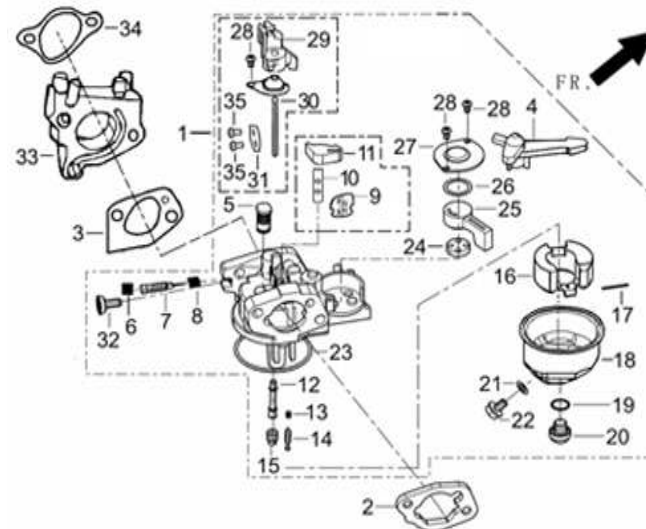

FIG.9 CARBURETOR ASSY. (E11)

REF.NO.	PART NO	DESCRIPTION	Q'TY	Nb packet
E11-1	16100-Z560110-0000	CARBURETOR ASSY.	1	1
E11-2	17001-Z080210-0000	GASKET, AIR CLEANER	1	1
E11-3	16001-Z100310-0000	GASKET, CARBURETOR	1	1
E11-33	16003-Z100110-0000	PLATE, CARBURETOR INSULATOR	1	1
E11-34	17002-Z100310-0000	GASKET, INLET	1	1