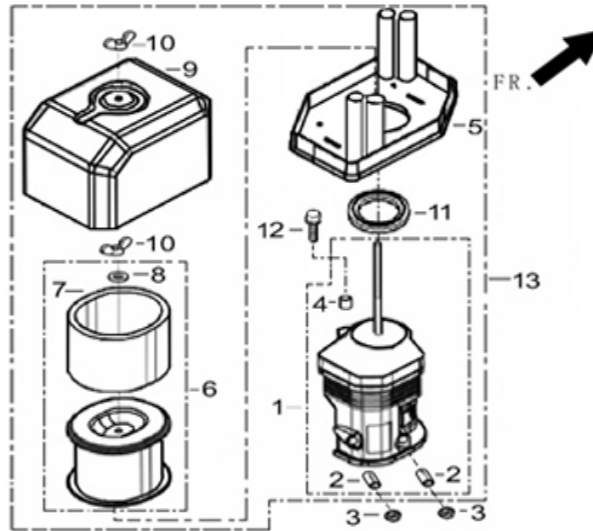

FIG.10 CLEANER, AIR (F02)

REF.NO.	PART NO	DESCRIPTION	Q'TY	Nb packet
E04-3	90305-0600-31	NUT	2	1
E04-12	90001-0620-01	BOLT	1	1
E04-13	17100-Z100110-0000	CLEANER, AIR	1	1