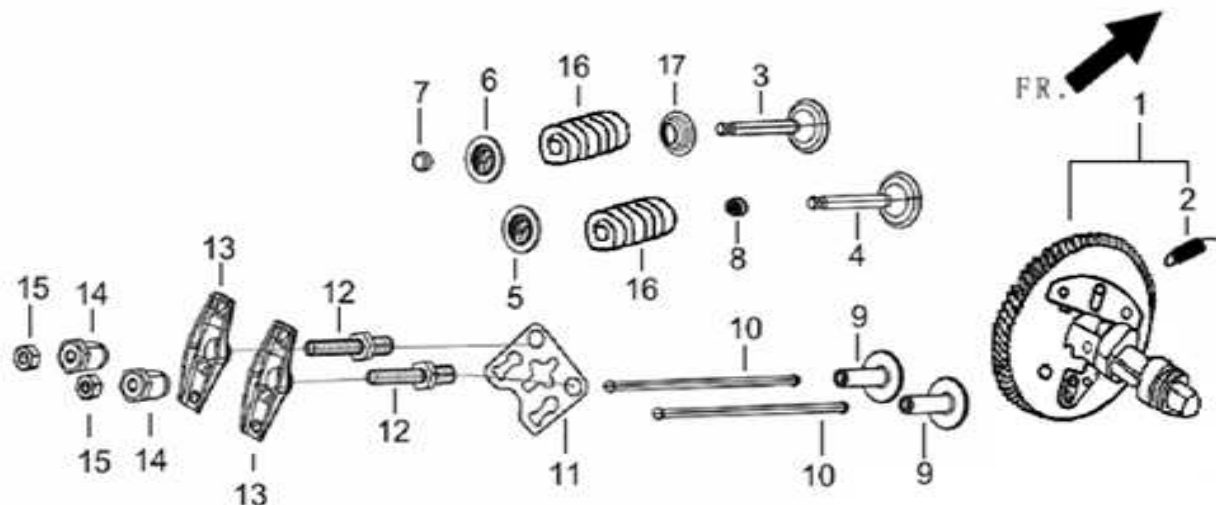

FIG.4 ROD,CRANKSHAFT CONNETING (E03)

REF.NO.	PART NO	DESCRIPTION		Q'TY	Nb packet	
E03-1	13300-Z190620-0000	CRANKSHAFT ASSY.		1	1	
E03-4	13400-Z190110-0000	SHAFT ASSY, BALANCING		1	1	

FIG.5 RING SET,OIL / ROD,CRANKSHAFT CONNETING (E03)

REF.NO.	PART NO	DESCRIPTION	Q'TY	Nb packet
E04-1	13210-Z190110-0000	RING SET, OIL	1	1
E04-2	13122-Z100110-0000	CLIP, PISTON PIN	2	1
E04-3	13111-Z190110-0000	PISTON	1	1
E04-4	13121-Z100110-0000	PIN, PISTON	1	1
E04-5	13010-Z190110-0000	ROD, CONNECTING	1	1
E04-7	13201-Z190110-0000	RING, THE FIRST	1	1
E04-8	13202-Z190110-0000	RING, THE SECOND	1	1

FIG.6 TRAIN,VALVE / CAMSHAFT SUBASSEMBLY (E05)

REF.NO.	PART NO	DESCRIPTION	Q'TY	Nb packet
E04-1	14200-Z190120-0000	CAMSHAFT ASSY.	1	1
E04-3	12121-Z190110-0099	VALVE, EXHAUST	1	1
E04-4	12111-Z100110-0099	VALVE, INTAKE	1	1
E04-5	12112-Z080110-0000	SEAT, VALVE SPRING	1	1
E04-6	12107-Z080110-0000	RETAINER, EXHAUST VALVE	1	1
E04-7	12104-Z080110-0000	ROTATOR, VALVE	1	1
E04-8	12101-Z080110-0000	GUIDE, SEAL	1	1
E04-9	14081-Z080110-0000	TAPPET, VALVE	2	1
E04-10	14070-Z100110-0000	LIFTER SUBASSEMBLY, VALVE	2	1
E04-11	14090-Z080110-0000	PLATE SUBASSEMBLY, LIFTER STOPPER	1	1
E04-12	14313-Z010110-0000	BOLT, ROCKER SHAFT	2	1
E04-13	14311-Z080110-0000	ROCKER, VALVE	2	1
E04-14	14314-Z010110-0000	NUT, VALVE ADJUSTING	2	1
E04-15	14312-Z010110-0000	NUT, VALVE LOCK	2	1
E04-16	12103-Z080110-0000	SPRING, VALVE	2	1
E04-17	12105-Z080110-0000	RETAINER, VALVE SPRING	1	1