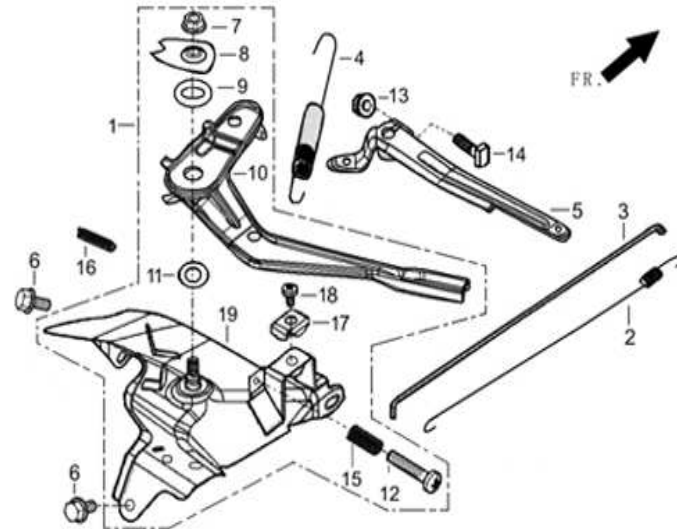

FIG.14 CONTROL ASSY, THROTTLE (E13)

REF.NO.	PART NO	DESCRIPTION	Q'TY	Nb packet	
E13-1	16520-Z100310-0000	CONTROL ASSY, THROTTLE	1	1	
E13-2	16012-Z080110-0000	SPRING, THROTTLE VALVE RETURNING	1	1	
E13-3	16062-Z100110-0000	ROD, GOVERNEOR	1	1	
E13-4	16063-Z100110-0000	SPRING, GOVERNOR	1	1	
E13-5	16070-Z100110-0000	SUPPORT SUBASSEMBLY, GOVERNOR	1	1	
E13-6	90001-0612-01	BOLT	2	1	
E13-13	90305-0600-31	NUT	1	1	
E13-14	16072-Z010110-0000	BOLT, GOVERNOR SUPPORT	1	1