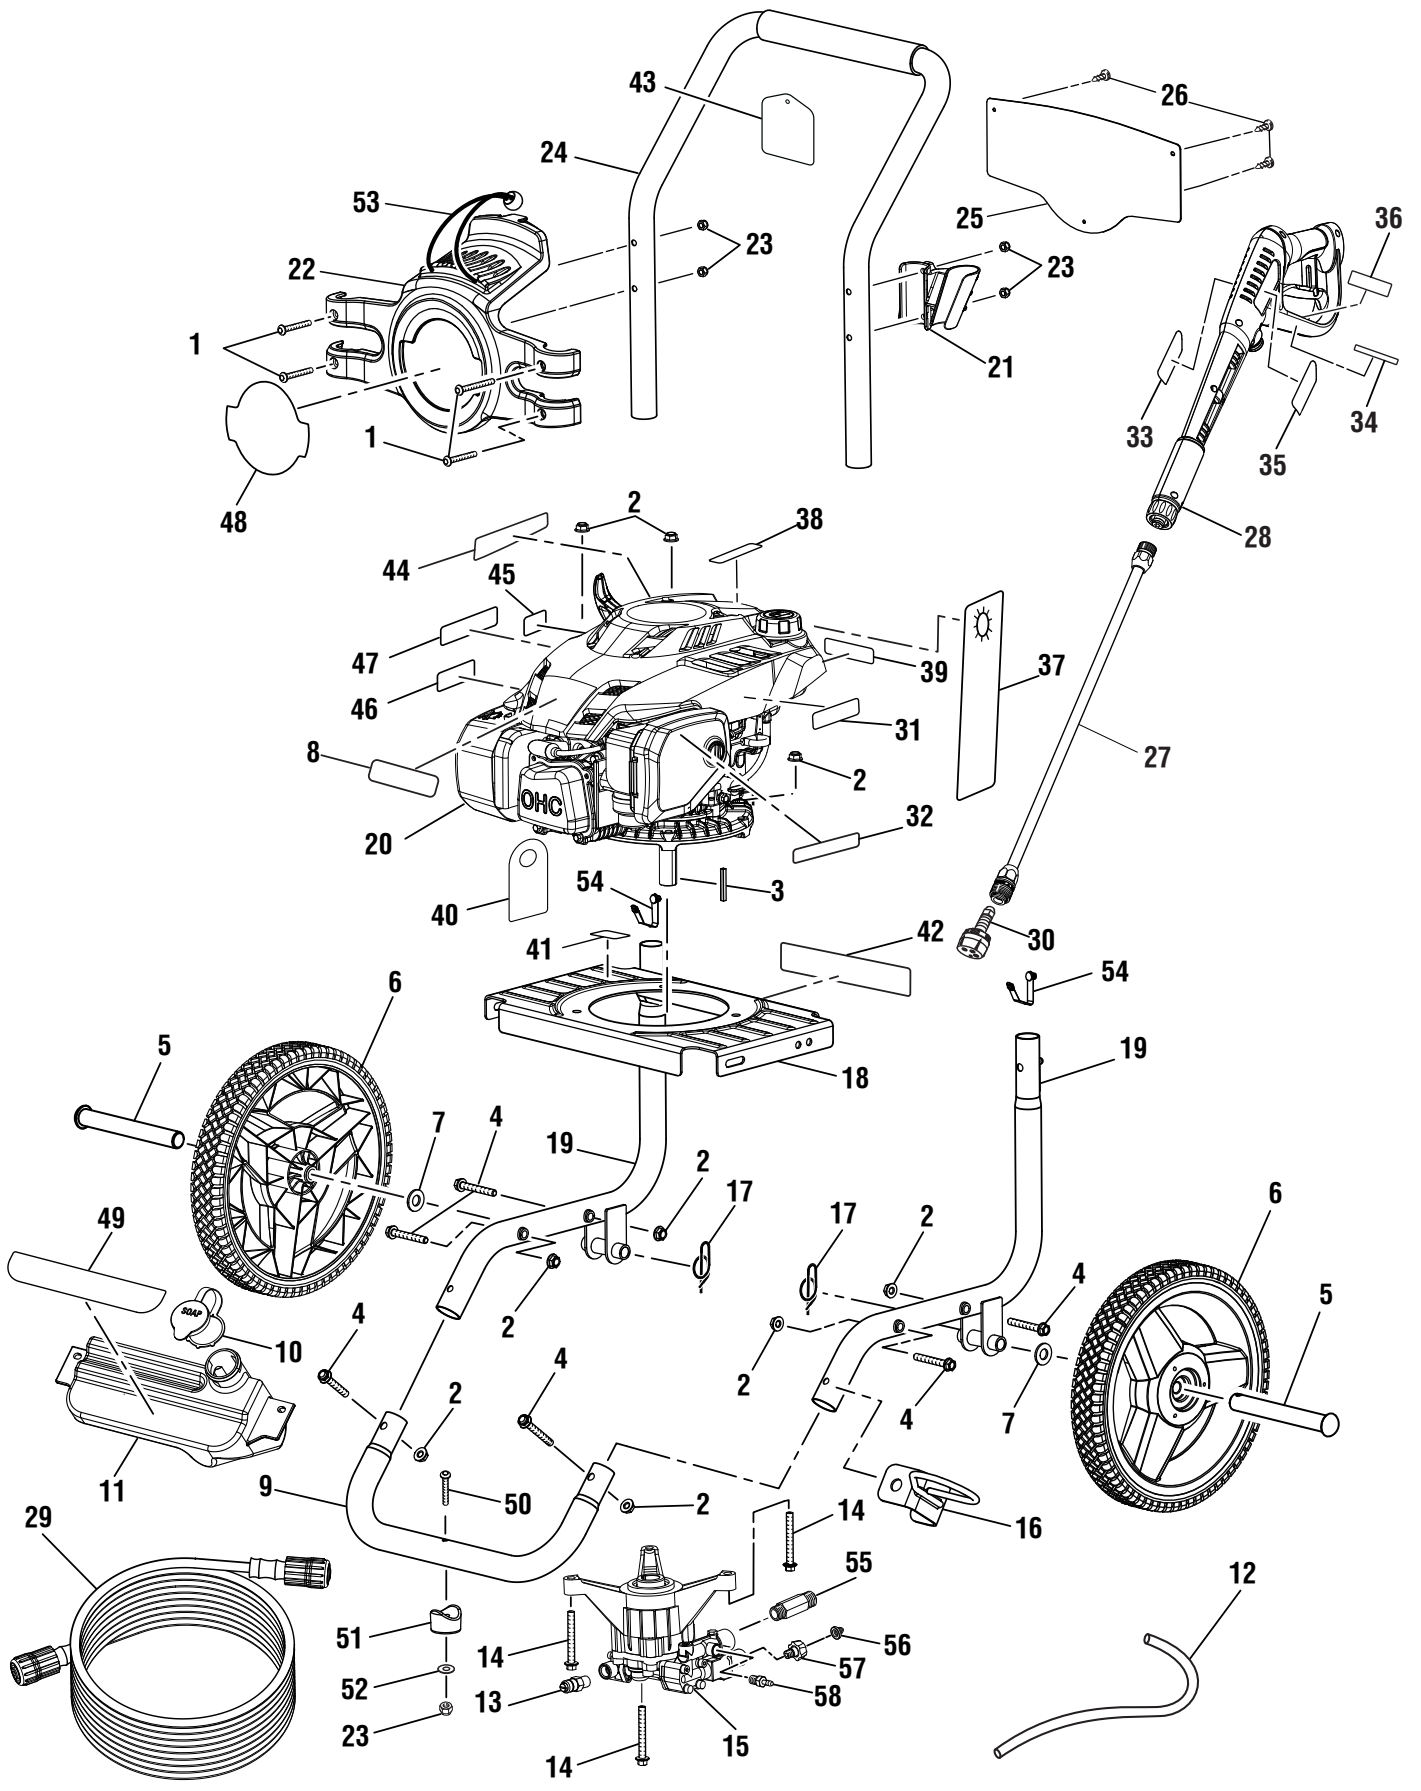

POWERSTROKE PRESSURE WASHER – MODEL NO. PS80945

POWERSTROKE PRESSURE WASHER – MODEL NO. PS80945

The model number will be found on a label attached to the engine plate. Always mention the model number in all correspondence regarding your **PRESSURE WASHER** or when ordering replacement parts.

KEY NO.	PART NUMBER	DESCRIPTION	QTY.	KEY NO.	PART NUMBER	DESCRIPTION	QTY.
1	661501007	Screw (1/4-20 x 2 in., T30 Torx Hd.)	4	32	941486002	Inquiries Label	1
2	678774002	Flange Nut (M8 x 1.25 in.)	9	33	940786024	Label (Wand Logo)	1
3	678041006	Output Shaft Key (35mm)	1	34	940786020	Sp Label (Wand Warning)	1
4	660962001	Bolt (M8 x 55 mm)	6	35	940654083	Label (Wand Warning)	1
5	620599007	Axle	2	36	940654089	Label (Wand Rating)	1
6	308451038	Wheel	2	37	940971055	Warning Hangtag	1
7	638275002	Washer (1/2 in.)	2	38	940873007	E85 Label	1
8	940608010	Subaru Label	1	39	940899003	Do Not Mix Label	1
9	310742011	Front Frame Assembly (Inc. Key Nos. 23 and 50-52)	1	40	940889002	Oil Cap Hangtag	1
10	310650004	Soap Tank Cap	1	41	940871002	Oil Fill Location Label	1
11	580875008	Soap Tank	1	42	941531022	Data Label	1
12	570728006	Chemical Siphon Tube	1	43	941609001	Nozzle Hangtag	1
13	678169004	Thermal Release Valve	1	44	941613005	Release Water Label	1
14	660962003	Bolt (M8 x 60 mm, Flange Hd.)	3	45	940517009	Lubricant Label	1
15	308653035	Pump	1	46	940680040	Hot Surface Label	1
16	678243014	Wand Holder Loop	1	47	940947006	Combustion Label	1
17	678899001	Ring Clip	2	48	940779081	Performance Label	1
18	638662003	Engine Plate	1	49	941608004	Detergent Tank Label	1
19	308471035	Main Frame Assembly (Inc. Key No. 54)	2	50	661501001	Screw (1/4-20 x 1.85 in., T30 Torx Hd.)	1
20	NOTE A	Engine (Subaru 190V)	1	51	570554002	Wear Pad	1
21	519313002	Wand Holder	1	52	638128004	Washer (1/4 in.)	1
22	310673016	Hose Assembly (Inc. Key No. 53)	1	53	310664001	Bungee Cord Assembly	1
23	678016006	Lock Nut (1/4-20 in.)	5	54	308421004	Spring Clip	2
24	308638042	Handle w/Foam	1	55	308662001	Filter Screen	1
25	524408010	Quick Start Panel	1	56	308862003	Outlet Tube	1
26	660923015	Screw (M3 x 5 in.)	3	57	308861003	Inlet Tube	1
27	308506006	Spray Wand	1	58	308452002	Detergent Suction Kit	1
28	308760028	Trigger Handle Assembly	1	Not Shown:			
29	308835036	Hose (25 ft.)	1	900333015	Wire Tie	1	
30	310448004	5-in-1 Change Over Nozzle	1	519314001	Funnel	1	
31	940698020	Engine Start Label	1	988000885	Operator's Manual	1	

NOTE A: OWT Industries, Inc., will not provide engines as replacement parts. Engines are covered through the engine manufacturer's warranty. Consult the accompanying engine manual or contact our service department for assistance.