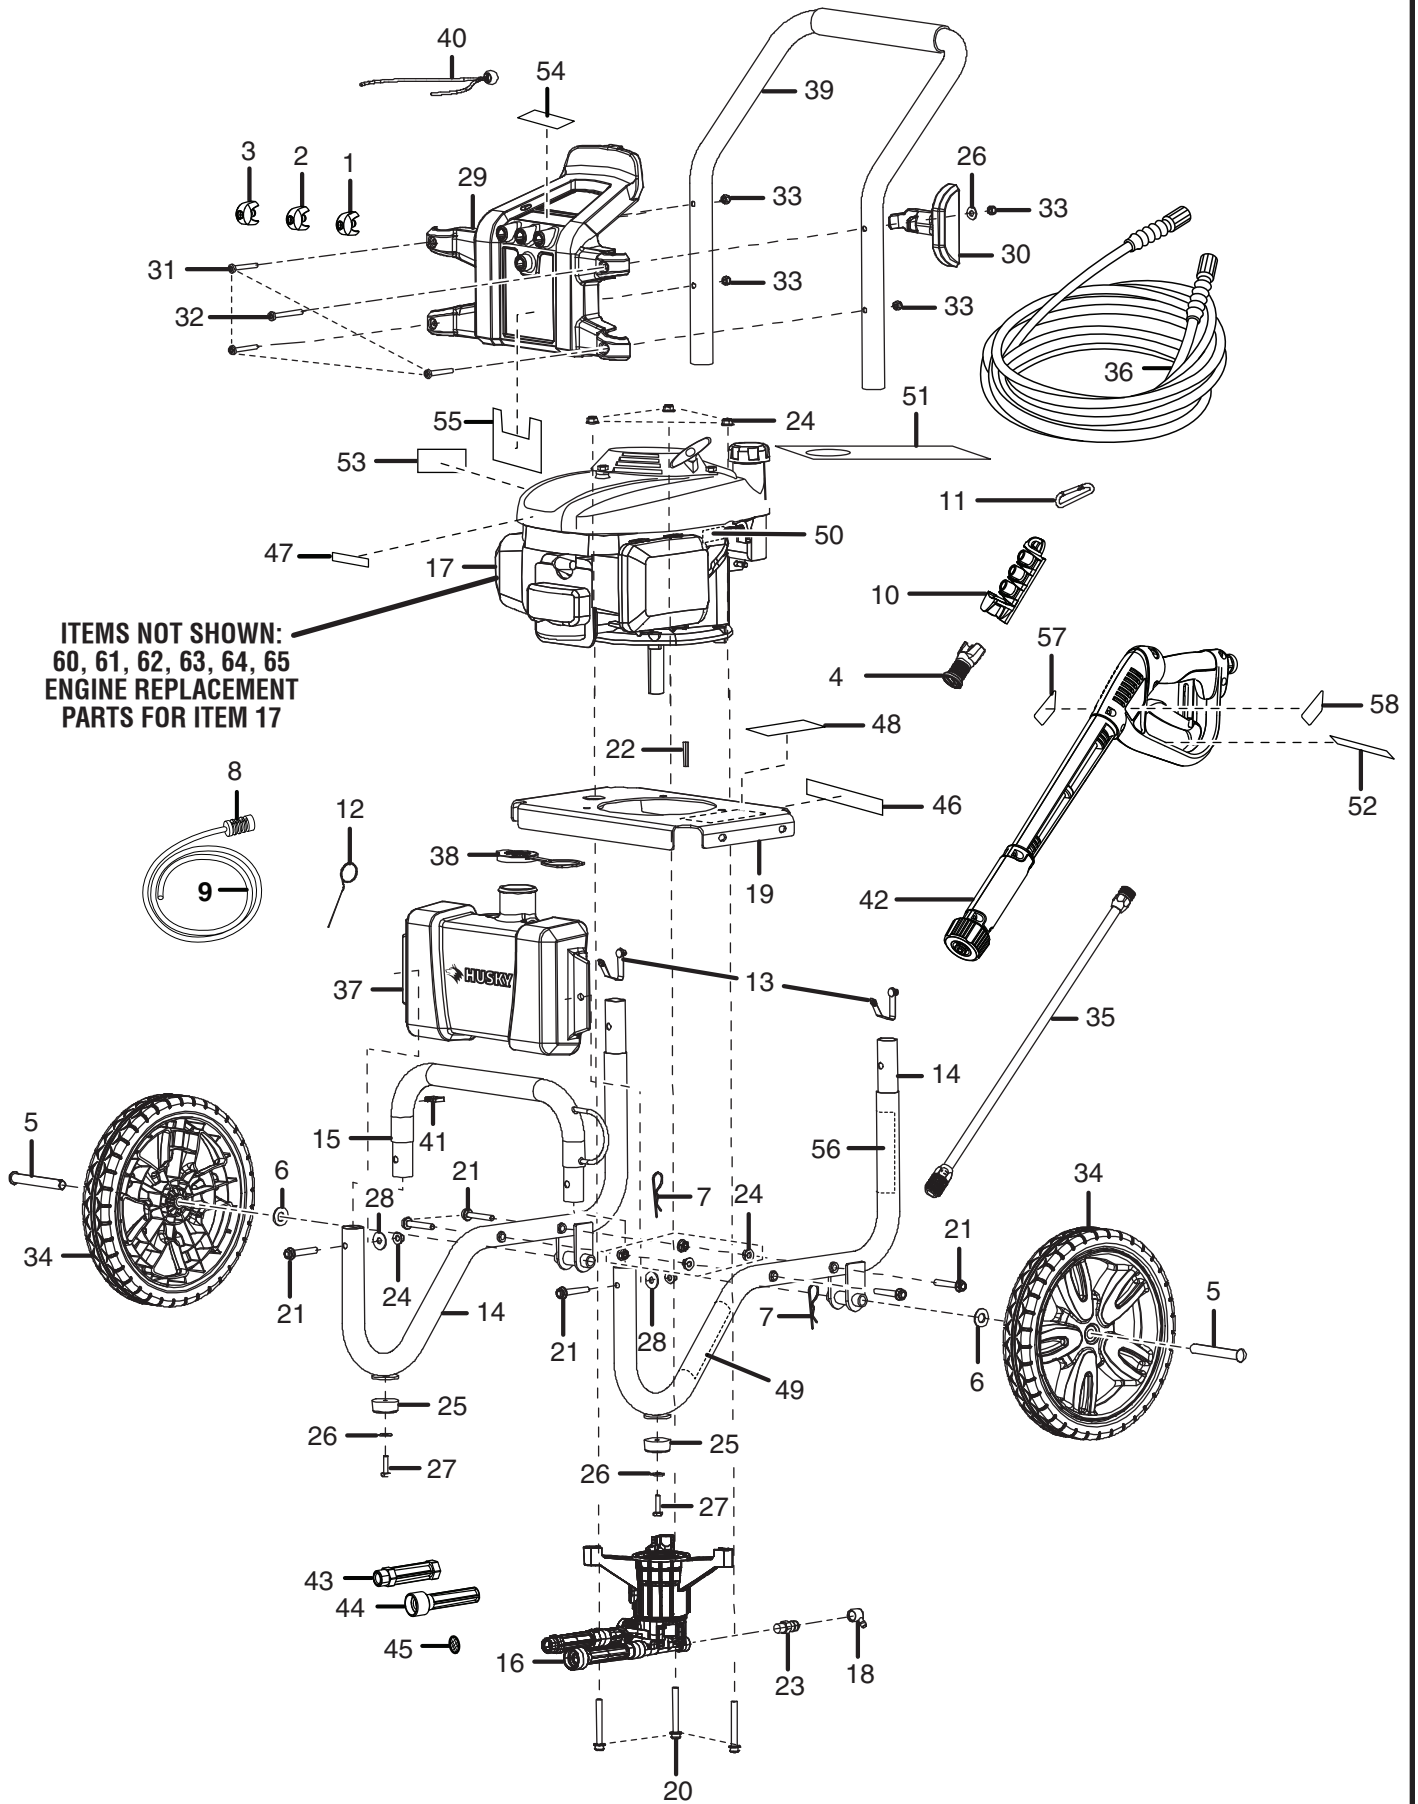

HUSKY PRESSURE WASHER – MODEL NOS. HU80722

**ITEMS NOT SHOWN:
60, 61, 62, 63, 64, 65
ENGINE REPLACEMENT
PARTS FOR ITEM 17**

HUSKY PRESSURE WASHER – MODEL NOS. HU80722

The model number will be found on a plate attached to frame. Always mention the model number in all correspondence regarding your **PRESSURE WASHER** or when ordering replacement parts.

PARTS LIST

KEY NO.	PART NUMBER	DESCRIPTION	QTY.	KEY NO.	PART NUMBER	DESCRIPTION	QTY.
1	308697005	0° Nozzle	1	35	308494003	Spray Wand.....	1
2	308698005	15° Nozzle	1	36	308835001	High Pressure Hose	1
3	308699005	25° Nozzle	1	37	518792001	Soap Tank	1
4	310660001	Soap Blaster Nozzle.....	1	38	310650002	Soap Tank Cap.....	1
5	620599001	Axle	2	39	308638002	Handle Assembly	1
6	638275002	* Washer (1/2 in.)	2	40	310664001	Bungee Cord and Bead Assembly	1
7	678238001	Hitch Pin.....	2	41	518650001	Injection Hose Holder.....	1
8	518391001	Filter	1	42	120950012	Trigger Handle Assembly	1
9	561399003	Injection Hose	1	43	308862002	Outlet Tube.....	1
10	570727001	Storage Holder (4 Nozzle)	1	44	308861002	Inlet Tube.....	1
11	638637001	Spring Clip.....	1	45	308662001	Filter Screen	1
12	678148002	Nozzle Cleaning Tool.....	1	46	940678015	Data Label	1
13	308421001	Lock Button w/Spring Clip.....	2	47	940719006	Honda Logo Label.....	1
14	308471006	Main Frame Assembly (Inc. Key Nos. 13 & 25-27)	2	48	940654048	Warning Label	1
15	308659002	Front Frame.....	1	49	940617016	Pump Quick Start Label	1
16	308653003	Pump (Inc. Key Nos. 43-45).....	1	50	940937002	Fuel Valve Label	1
17	309592001	Engine (Honda).....	1	51	940971010	Engine Oil Fill (Hang Tag)	1
18	518470001	TRV Spout.....	1	52	940786001	Wand Label (Max Rating)	1
19	638662001	Engine Plate	1	53	940778002	Hot Muffler Label.....	1
20	661505001	* Bolt (M8 x 65 mm).....	3	54	940378007	Nozzle Label.....	1
21	661505003	* Bolt (M8 x 50 mm).....	6	55	940779001	Performance Label.....	1
22	678041002	Output Shaft Key.....	1	56	940617013	Engine Quick Start Label.....	1
23	678169002	Thermal Release Valve	1	57	940654052	Trigger Handle Warning Label	1
24	678774001	* Lock Nut (M8 x 1-1/4 in.).....	9	58	940726008	Trigger Handle Logo Label	1
25	570554001	Wear Pad.....	2	Not Shown Items:			
26	638128004	* Washer (1/4 in.)	3	59	*	Lubricant (SAE 10W30)	1
27	661503001	Bolt (1/4-20 x 1 mm Hex Hd.).....	2	60	310678001	Recoil Starter.....	1
28	638675001	Washer (5/16 in.)	2	61	310679001	Air Filter	1
29	310673001	Hose and Nozzle Holder	1	62	518990001	Air Filter Cover.....	1
30	518791001	Wand Holder	1	63	310680001	Gas Cap	1
31	661501001	* Screw (1/4-20 x 1.85 in., Torx)	3	64	678626001	Muffler Guard	1
32	661501002	* Screw (1/4-20 x 2.27 in., Torx)	1	65	310681001	Dipstick	1
33	678016006	* Lock Nut (1/4-20)	4		960718004	Operator's Manual (Honda Engine - 160cc)	
34	308451004	Wheel (12 in. x 2 in.).....	2		987000252	Operator's Manual (HU80722)	
					987000253	Replacement Parts List (HU80722)	1

* STANDARD HARDWARE ITEM – MAY BE PURCHASED LOCALLY