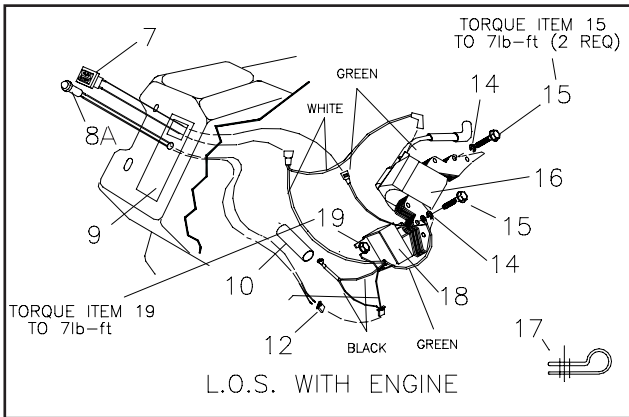

EXPLODED VIEW — GAS TANK

ITEM	PART #	QTY.	DESCRIPTION
55	83512	2	M6 X 15 Taptite
57	95213	1	Tank Bracket
58	77395	2	M6 Flange Nut
59	95214	1	Tank Cradle
60	30340	12"	1/4" ID Hose
61	48031C	1	Hose Clamp

EXPLODED VIEW — OIL FILTER AND OPTIONAL OIL FILL TUBE

ITEM	PART #	QTY.	DESCRIPTION
1	94820	1	Expansion Plug
2	91848	1	Oil Filter Gasket
3A	88758	1	Oil Blockoff
3B	84982	1	Oil Filter Adapter
4	92978	2	M6 X 18 Taptite
5	99236	1	Oil Press Switch
6	70185	1	Oil Filter

EXPLODED VIEW — LOW OIL SHUTDOWN AND GOVERNOR

ITEM	PART #	QTY.	DESCRIPTION
7	78653	1	Run/Stop Switch
8	85272	1	LED Assembly
8A	86753	1	LED Assembly
9	84195	1	L.O.S. Decal
10	85620	1	Black Sleevings
11	00285271	1	Black Wire Assembly
12	84329	1	3 Pin Male HSG
13	00185271	1	White Wire Assembly
14	22097	2	M6 Lockwasher
15	82981	2	M6 X 30 Taptite
16	81675	1	Ignition Coil
17	84274	1	Tinnerman Clamp
18	87221A	1	L.O.S. Module
19	45756	1	M6 x 10mm Screw
20	72347	1	Sparkplug