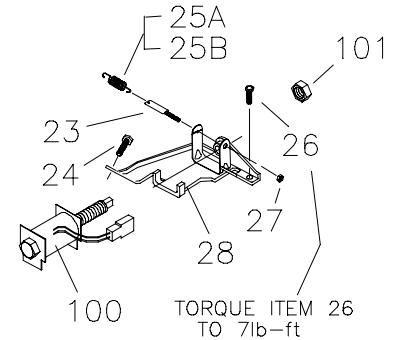

EXPLODED VIEW — LOW OIL SHUTDOWN AND GOVERNOR

ITEM	PART #	QTY.	DESCRIPTION
7	78653	1	Run/Stop Switch
8	85272	1	LED Assembly
8A	86753	1	LED Assembly
9	84195	1	L.O.S. Decal
10	85620	1	Black Sleevings
11	00285271	1	Black Wire Assembly
12	84329	1	3 Pin Male HSG
13	00185271	1	White Wire Assembly
14	22097	2	M6 Lockwasher
15	82981	2	M6 X 30 Taptite
16	81675	1	Ignition Coil
17	84274	1	Tinnerman Clamp
18	87221A	1	L.O.S. Module
19	45756	1	M6 x 10mm Screw
20	72347	1	Sparkplug

ITEM	PART #	QTY.	DESCRIPTION
21	86962	1	Governor Lever
22	85953	1	Wear Washer
23	83502	1	Adjust Screw
24	83512	1	M8 X 15 Taptite
25A	78604	1	60Hz Gov. Spring
25B	86643	1	50Hz Gov. Spring
26	66476	1	M6 X 12 HHCS
27	83503	1	M5 Lock Nut
28	83781	1	Governor Brkt.
29	86384	1	Governor Rod
30	86037	1	Anti-Lash Spring
100	83782	1	Idle Coil ASM
101	66311	1	M8 — 1.25 Jam Nut