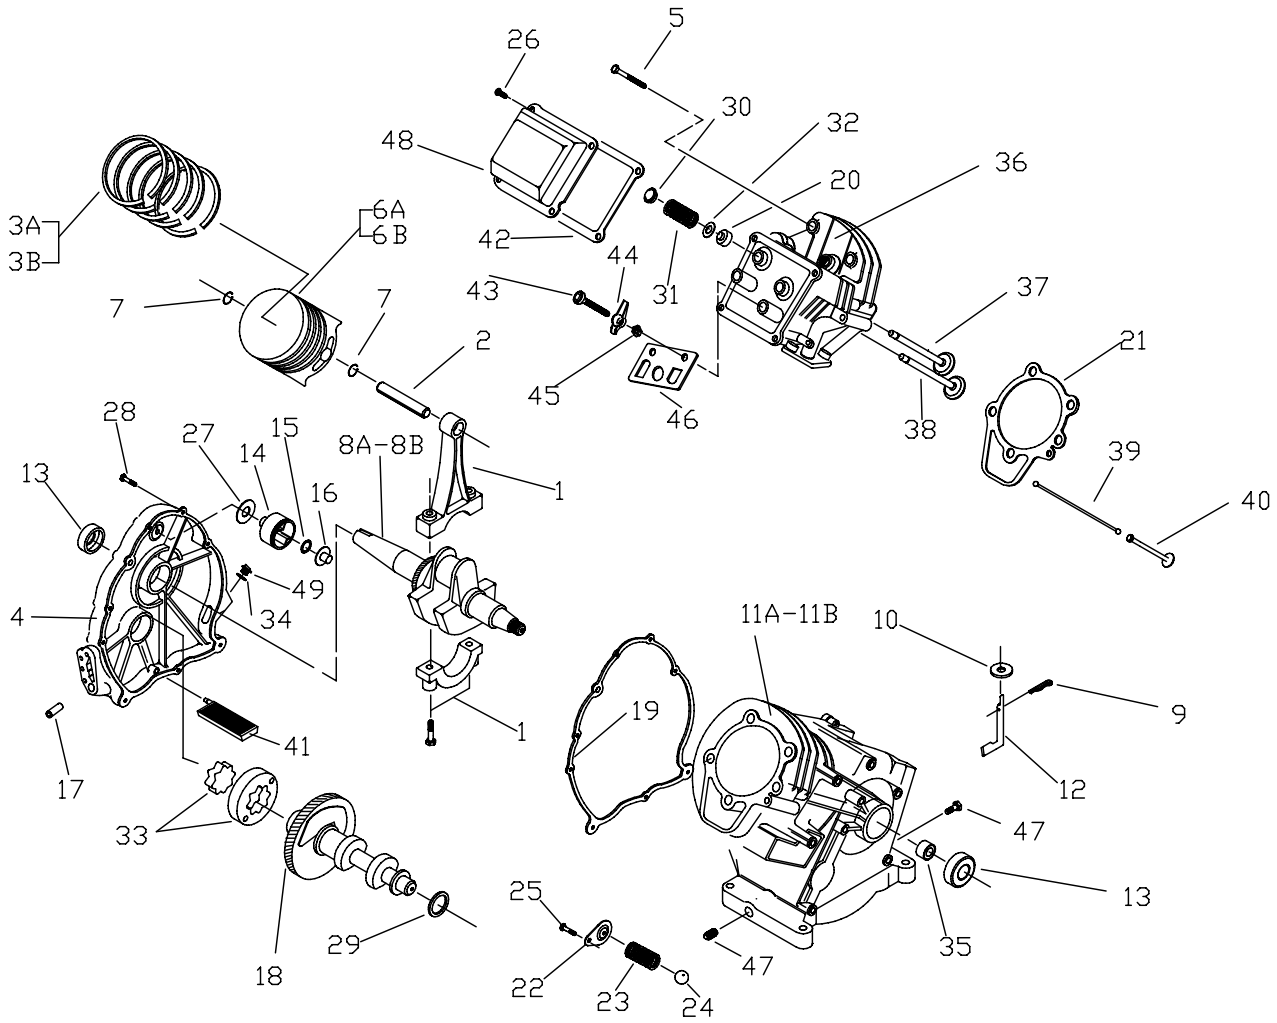

EXPLODED VIEW — SHORT BLOCK

SHORT BLOCK

<u>ITEM</u>	<u>DESCRIPTION</u>	<u>PART NO.</u>	<u>QTY.</u>	<u>ITEM</u>	<u>DESCRIPTION</u>	<u>PART NO.</u>	<u>QTY.</u>
N/A	Long Block Assembly (190cc used with Item 8A)	21942E	1	28	M8-1.25 x 35mm Screw	89230	6
	Long Block Assembly (190cc used with Item 8B)	21943E	1	29	Spring Washer	99922	1
	Long Block Assembly (220cc used with Item 8A)	21944E	1	30	Valve Spring Retainer	A1720	Use kit D2489
	Long Block Assembly (220cc used with Item 8B)	21945E	1	31	Valve Spring	88401	Use kit D2489
1	Control Rod Assembly	78621	1	32	Valve Spring Wear Washer	84186	2
2	Piston Pin	76389	1	33	Geroter Set	83192	1
3A	Piston Ring Set [190cc]	78660	1	34	"O" Ring	86254	1
3B	Piston Ring Set [220cc]	88411	1	36	Cylinder Head Assembly	21705B	1
4	Gear Cover Assembly	A8897A	1	37	Exhaust Valve	90082	Use kit D2489
5	M8 x 52mm Head Bolt	77168	5	38	Intake Valve	90081	Use kit D2489
6A	Piston [190cc]	90325	1	39	Push Rod	88396A	2
6B	Piston [220cc]	88057	1	40	Tappet	83235	2
7	Pin Retainer Ring	76390	2	41	Oil Pick-up Assembly	80336	1
8A	Tapered Crankshaft Assm.	83337A	1	42	Rocker Cover Gasket	96362	1
8B	Straight Crankshaft Assm.	83338A	1	43	Pivot Ball Stud	77161	2
9	Governor "R" Pin	78658	1	44	GN-190/220 Rocker Arm	77160	2
10	Gov. Arm Thrust Washer	78659	1	45	Rocker Arm Jam Nut	76307	2
11A	Crankcase Assm. [190cc]	89213K	1	46	Push Rod Guide Plate	88403	1
11B	Crankcase Assm. [220cc]	89213J	1	47	1/4" NPT Pipe Plug	72657	2
12	Governor Arm	A7637	1	48	Rocker Cover Assembly	88412	1
13	Oil Seal	81695	2	49	Plastic Oil Fill Plug	76329	1
14	Governor Gear Assembly	A8929	1				
15	Governor Gear C-Ring	78645	1				
16	Governor Spool	A7811	1				
17	1/8" NPT Pipe Plug	72683	1				
18	Camshaft Assembly	98752	1				
19	Crankcase Gasket	89096	1				
20	Valve Stem Seal	88156	1				
21	Cylinder Head Gasket	A8822	1				
22	Oil Pressure Relief Cover	78691	1				
23	Oil Pressure Spring	A5772	1				
24	11/32" Ball	A5776	1				
25	M5 Form Screw	74908	1				
26	M6-1.0 x 12mm Screw	78606	4				
27	Gov. Gear Thrust Washer	76361	1				