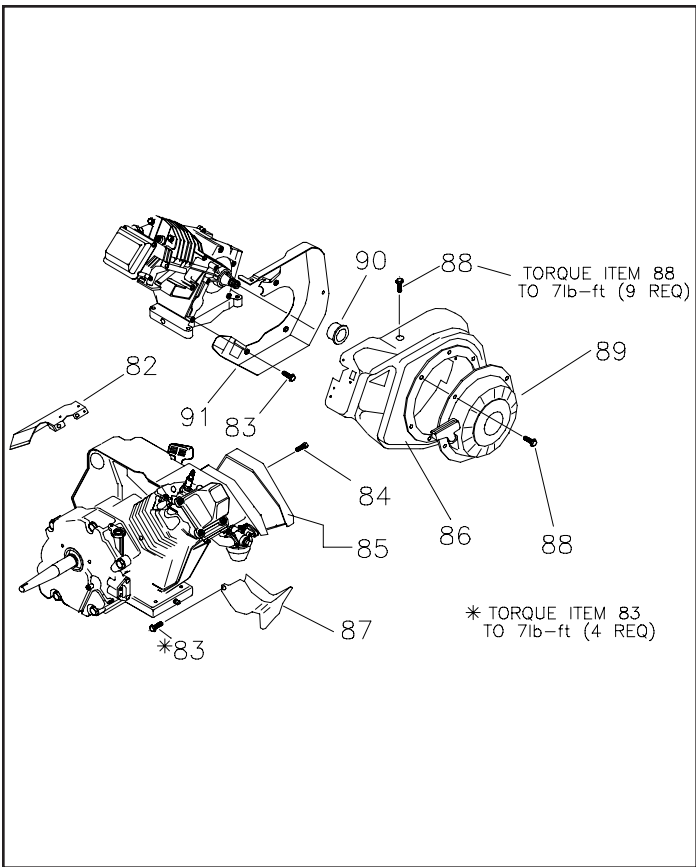

EXPLODED VIEW — STEPPER MOTOR, FLYWHEEL, RECOIL STARTER

ITEM	PART #	QTY.	DESCRIPTION
55	83512	2	M8 X 15 Taptite
78	82774	1	Woodruff Key
79A	SRV77182T	1	191 Flywheel
79B	SRV77182E	1	220 Flywheel
80	83312	1	Conical Washer
81	81810	1	M16 Hex Nut
82	92984	1	Top Wrapper
83	45756	4	M6 X 10 Taptite
84	78609	2	Cover Bolts

ITEM	PART #	QTY.	DESCRIPTION
85	78608A	1	Air Box Cover
86	90695A	1	Blower Housing
87	89739	1	Lower Wrapper
88	66476	9	M6 X 12 HHCS
89	A2799	1	Recoil Assembly
90	A2842	1	Recoil Cup
91	78651C	1	Backplate
92	59636	1	#4 X 3.37 Long
93	86296	1	Governor Rod
94	88905	1	Extension Spring
95	89477	1	Spring Clip
96	89478	1	Snap Button
97	40976	1	SHCS M8—1.25 X 20
98	90192	1	Carb Wear Washer
99	92059	1	Stepper Motor