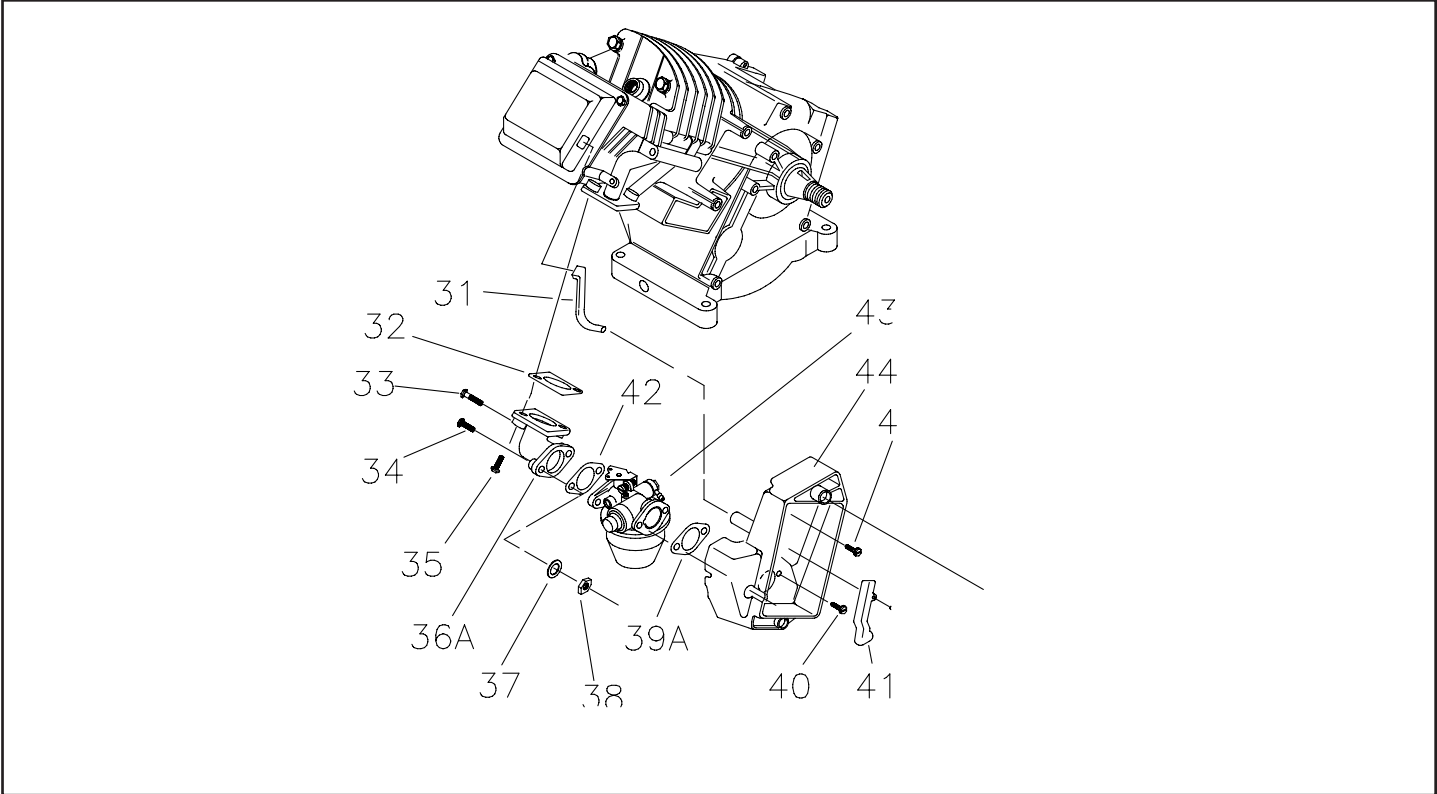

EXPLODED VIEW — AIR CLEANER AND CARBURETOR - PRIMER TYPE

ITEM	DESCRIPTION	PART NO.	QTY.
31	Breather Hose	90947	1
32	Manifold Head Gasket	90051	1
33	M6 x 55mm Capscrew	57058	1
34	M6 x 25mm Capscrew	80318	1
35	M6 x 30mm Screw	80316	2
36A	Intake Manifold	20136	1
37	M6 Lock Washer	22097	2
38	M6 Hex Nut	49813	2
39A	Carburetor/Air Box Gasket	21202	1
40	#10-32 x 3/4" Screw	36935	2
41	Canal Cover	80303	1
42	Carburetor/Manifold Gasket	21201	1
43A	Dellorto Carburetor	21203	1
44A	Air Cleaner Base	21200	1
45	M6 x 12mm Capscrew	66476	1
46	#8 x 3/8" Plastite Screw	59635	1
47	Air Filter	78601	1
48	Precleaner	78602	1