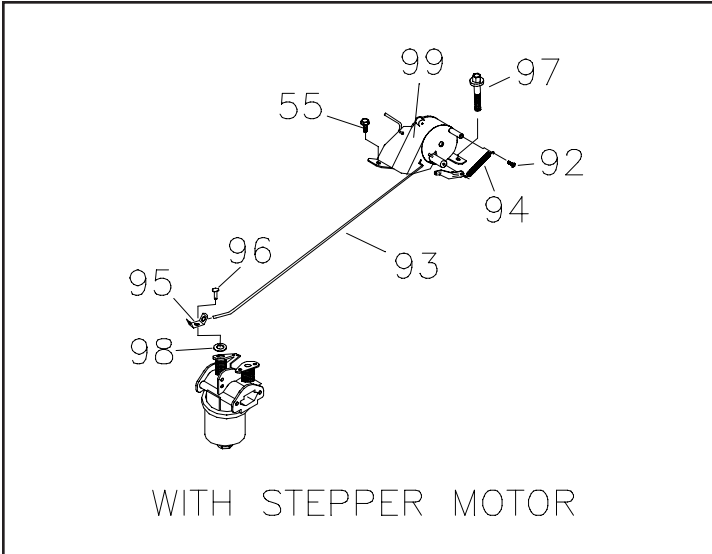

EXPLODED VIEW — OIL FILTER AND OPTIONAL OIL FILL TUBE

ITEM	PART #	QTY.	DESCRIPTION
1	94820	1	Expansion Plug
2	91848	1	Oil Filter Gasket
3A	88758	1	Oil Blockoff
3B	84982	1	Oil Filter Adapter
4	92978	2	M6 X 18 Taptite
5	99236	1	Oil Press Switch
6	70185	1	Oil Filter

EXPLODED VIEW — LOW OIL SHUTDOWN AND GOVERNOR

ITEM	PART #	QTY.	DESCRIPTION
7	78653	1	Run/Stop Switch
8	85272	1	LED Assembly
8A	86753	1	LED Assembly
9	84195	1	L.O.S. Decal
10	85620	1	Black Sleevings
11	00285271	1	Black Wire Assembly
12	84329	1	3 Pin Male HSG
13	00185271	1	White Wire Assembly
14	22097	2	M6 Lockwasher
15	82981	2	M6 X 30 Taptite
16	81675	1	Ignition Coil
17	84274	1	Tinnerman Clamp
18	87221A	1	L.O.S. Module
19	45756	1	M6 x 10mm Screw
20	72347	1	Sparkplug

ITEM	PART #	QTY.	DESCRIPTION
21	86962	1	Governor Lever
22	85953	1	Wear Washer
23	83502	1	Adjust Screw
24	83512	1	M8 X 15 Taptite
25A	78604	1	60Hz Gov. Spring
25B	86643	1	50Hz Gov. Spring
26	66476	1	M6 X 12 HHCS
27	83503	1	M5 Lock Nut
28	83781	1	Governor Brkt.
29	86384	1	Governor Rod
30	86037	1	Anti-Lash Spring
100	83782	1	Idle Coil ASM
101	66311	1	M8 — 1.25 Jam Nut

EXPLODED VIEW — STEPPER MOTOR, FLYWHEEL, RECOIL STARTER

ITEM	PART #	QTY.	DESCRIPTION
55	83512	2	M8 X 15 Taptite
78	82774	1	Woodruff Key
79A	SRV77182T	1	191 Flywheel
79B	SRV77182E	1	220 Flywheel
80	83312	1	Conical Washer
81	81810	1	M16 Hex Nut
82	92984	1	Top Wrapper
83	45756	4	M6 X 10 Taptite
84	78609	2	Cover Bolts