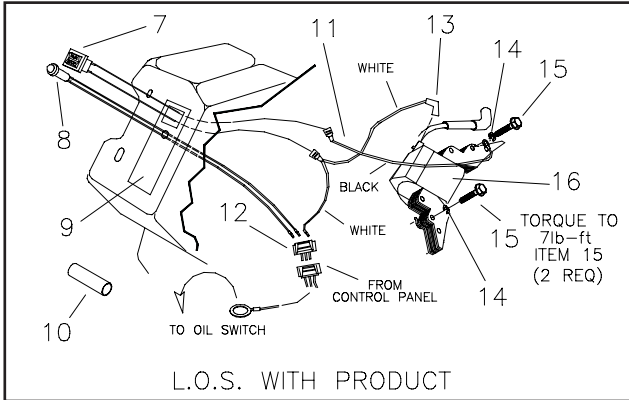

EXPLODED VIEW — GAS TANK

ITEM	PART #	QTY.	DESCRIPTION
55	83512	2	M6 X 15 Taptite
57	95213	1	Tank Bracket
58	77395	2	M6 Flange Nut
59	95214	1	Tank Cradle
60	30340	12"	1/4" ID Hose
61	48031C	1	Hose Clamp

EXPLODED VIEW — OIL FILTER AND OPTIONAL OIL FILL TUBE

ITEM	PART #	QTY.	DESCRIPTION
1	94820	1	Expansion Plug
2	91848	1	Oil Filter Gasket
3A	88758	1	Oil Blockoff
3B	84982	1	Oil Filter Adapter
4	92978	2	M6 X 18 Taptite
5	99236	1	Oil Press Switch
6	70185	1	Oil Filter

EXPLODED VIEW — LOW OIL SHUTDOWN AND GOVERNOR

ITEM	PART #	QTY.	DESCRIPTION
7	78653	1	Run/Stop Switch
8	85272	1	LED Assembly
8A	86753	1	LED Assembly
9	84195	1	L.O.S. Decal
10	85620	1	Black Sleevings
11	00285271	1	Black Wire Assembly
12	84329	1	3 Pin Male HSG
13	00185271	1	White Wire Assembly
14	22097	2	M6 Lockwasher
15	82981	2	M6 X 30 Taptite
16	81675	1	Ignition Coil
17	84274	1	Tinnerman Clamp
18	87221A	1	L.O.S. Module
19	45756	1	M6 x 10mm Screw
20	72347	1	Sparkplug