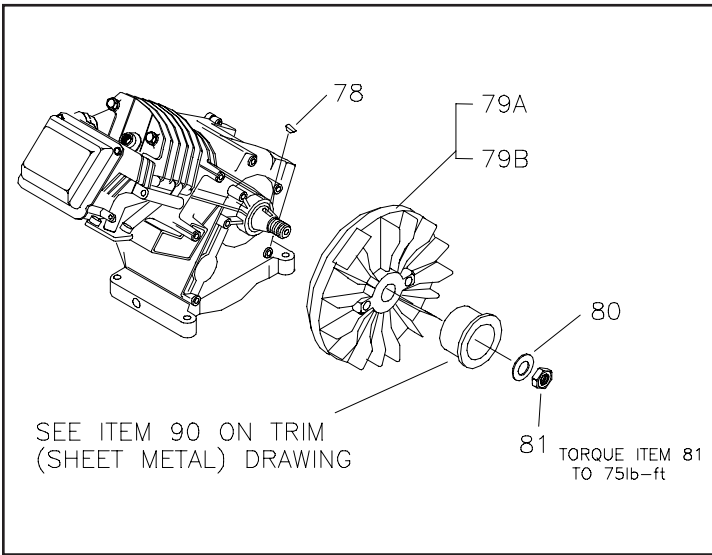

EXPLODED VIEW — STEPPER MOTOR, FLYWHEEL, RECOIL STARTER

ITEM	PART #	QTY.	DESCRIPTION
55	83512	2	M8 X 15 Taptite
78	82774	1	Woodruff Key
79A	SRV77182T	1	191 Flywheel
79B	SRV77182E	1	220 Flywheel
80	83312	1	Conical Washer
81	81810	1	M16 Hex Nut
82	92984	1	Top Wrapper
83	45756	4	M6 X 10 Taptite
84	78609	2	Cover Bolts

ITEM	PART #	QTY.	DESCRIPTION
85	78608A	1	Air Box Cover
86	90695A	1	Blower Housing
87	89739	1	Lower Wrapper
88	66476	9	M6 X 12 HHCS
89	A2799	1	Recoil Assembly
90	A2842	1	Recoil Cup
91	78651C	1	Backplate
92	59636	1	#4 X 3.37 Long
93	86296	1	Governor Rod
94	88905	1	Extension Spring
95	89477	1	Spring Clip
96	89478	1	Snap Button
97	40976	1	SHCS M8—1.25 X 20
98	90192	1	Carb Wear Washer
99	92059	1	Stepper Motor