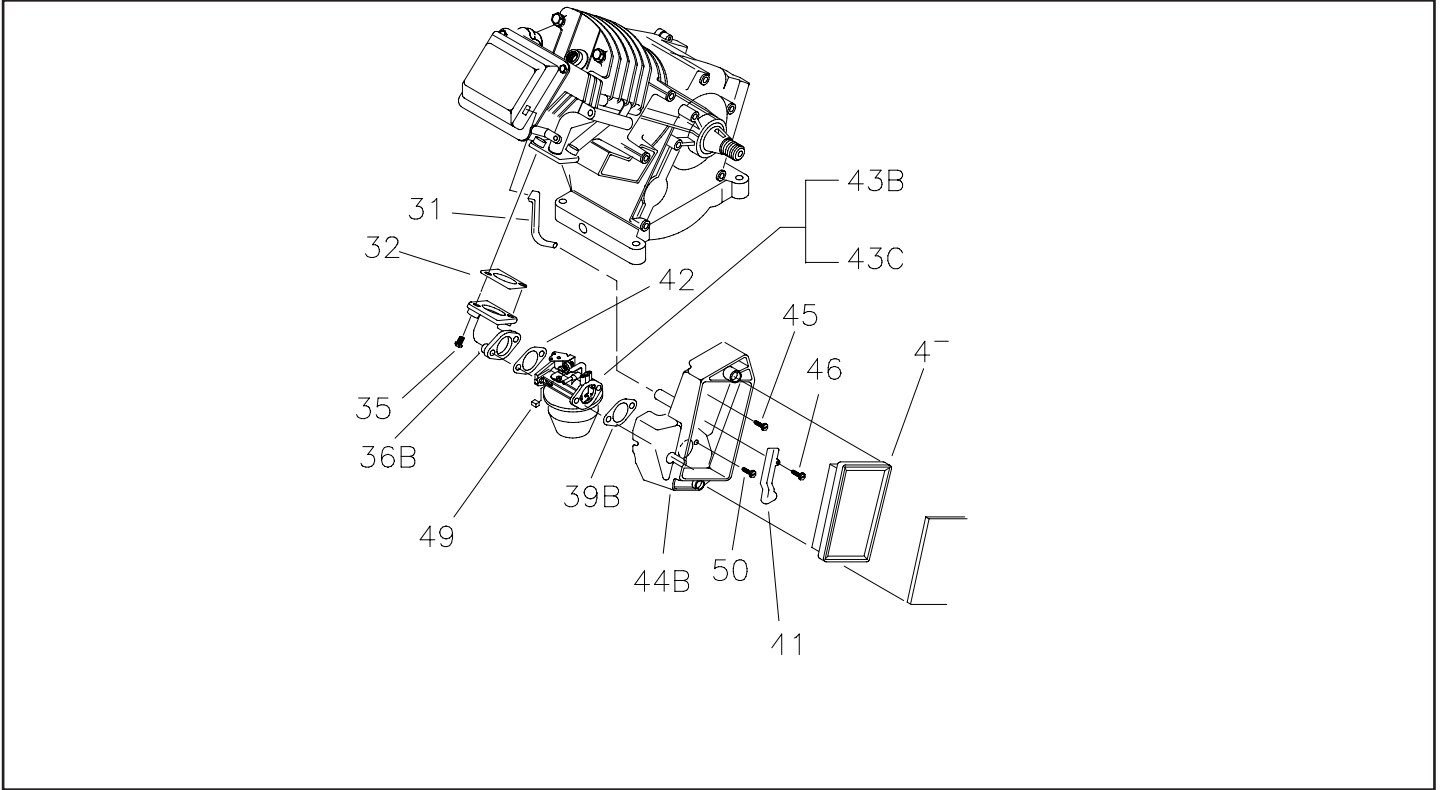

AIR CLEANER AND CARBURETOR - CHOKE TYPE

ITEM	DESCRIPTION	PART NO.	QTY.
31	Breather Hose	90947	1
32	Manifold Head	90051	1
	Gasket		
35	M6 x 30mm Screw	80316	2
36B	Intake Manifold	90948	1
39B	Carburetor /Air Box	91846	1
	Gasket		
41	Canal Cover	80303	1
42	Carburetor Manifold	78631	1
	Gasket		
43B	Carburetor (190cc)	98469	1
43C	Carburetor (220cc)	97747	1
44B	Air Cleaner Base	78607	1
45	M6 x 12mm Capscrew	66476	1
46	#8 x 3/8" Plastite Screw	59635	1
47	Air Filter	78601	1
48	Precleaner	78602	1
49	Choke Knob	83504	1
50	Curb Bolt	78643	2