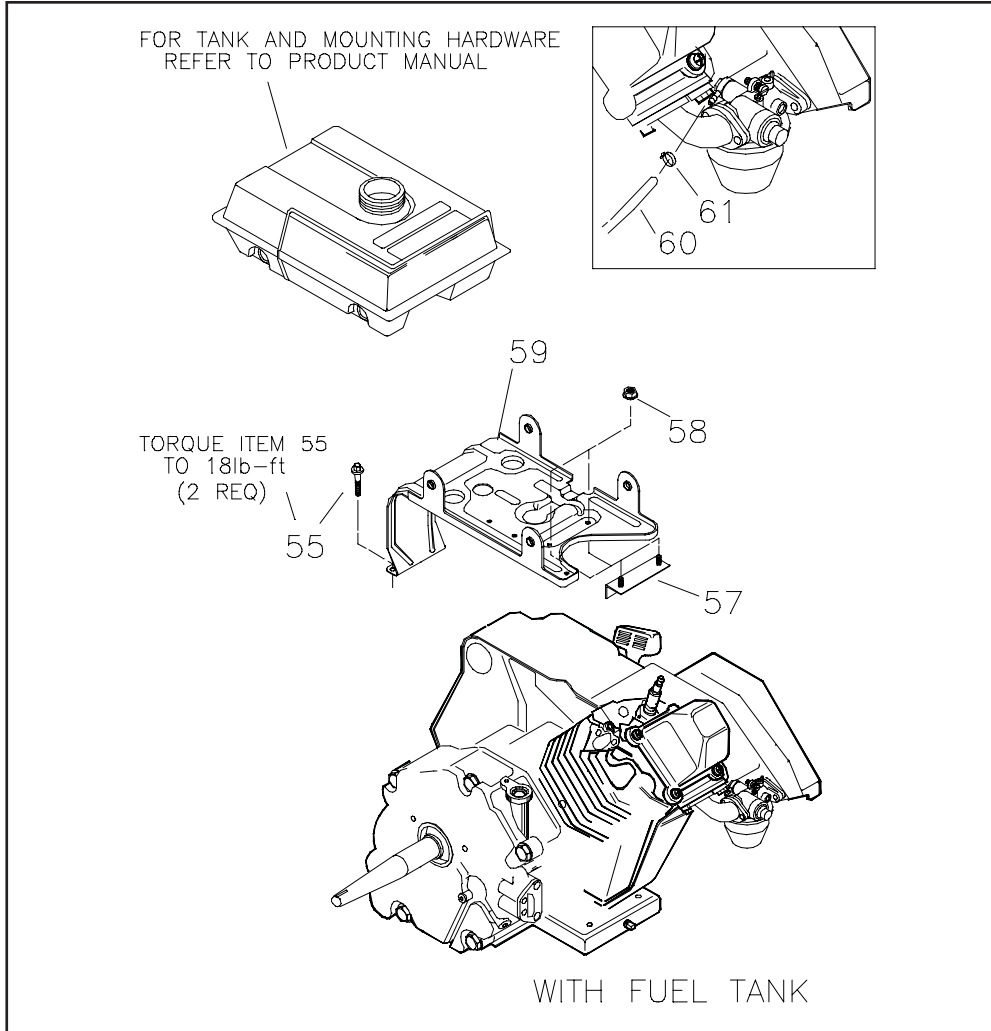

EXPLODED VIEW — GAS TANK

ITEM	PART #	QTY.	DESCRIPTION
55	83512	2	M6 X 15 Taptite
57	95213	1	Tank Bracket
58	77395	2	M6 Flange Nut
59	95214	1	Tank Cradle
60	30340	12"	1/4" ID Hose
61	48031C	1	Hose Clamp