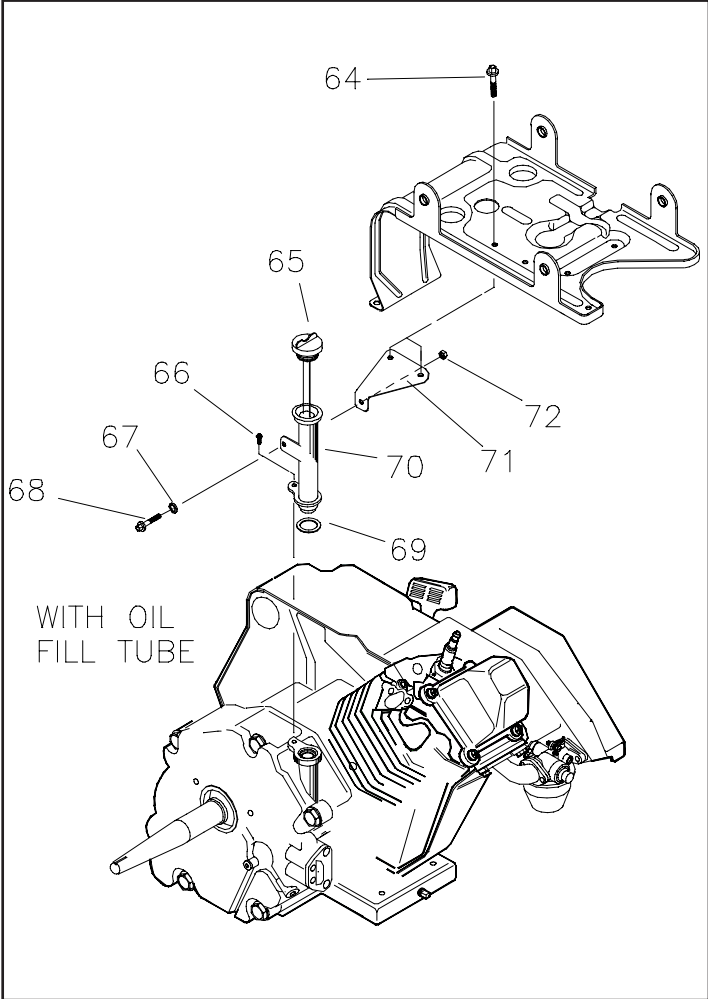

EXPLODED VIEW — OIL FILTER AND OPTIONAL OIL FILL TUBE

ITEM	PART #	QTY.	DESCRIPTION
1	94820	1	Expansion Plug
2	91848	1	Oil Filter Gasket
3A	88758	1	Oil Blockoff
3B	84982	1	Oil Filter Adapter
4	92978	2	M6 X 18 Taptite
5	99236	1	Oil Press Switch
6	70185	1	Oil Filter

ITEM	PART #	QTY.	DESCRIPTION
64	74908	2	M5 X 12 Taptite
65	91475	1	Dipstick ASM
66	90388	1	M6 X 12 Taptite
67	22473	1	M6 Flat Washer
68	47411	1	M6 X 16 HHCS
69	91230	1	Rubber Washer
70	91041	1	Fill Tube
71	95997	1	Oil Fill Brkt
72	77395	1	M6 Flange Nut