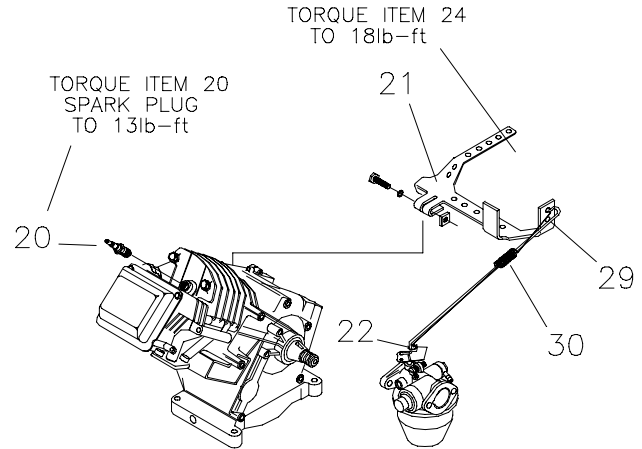

EXPLODED VIEW — LOW OIL SHUTDOWN AND GOVERNOR

ITEM	PART #	QTY.	DESCRIPTION
7	78653	1	Run/Stop Switch
8	85272	1	LED Assembly
8A	86753	1	LED Assembly
9	84195	1	L.O.S. Decal
10	85620	1	Black Sleevings
11	00285271	1	Black Wire Assembly
12	84329	1	3 Pin Male HSG
13	00185271	1	White Wire Assembly
14	22097	2	M6 Lockwasher
15	82981	2	M6 X 30 Taptite
16	81675	1	Ignition Coil
17	84274	1	Tinnerman Clamp
18	87221A	1	L.O.S. Module
19	45756	1	M6 x 10mm Screw
20	72347	1	Sparkplug

ITEM	PART #	QTY.	DESCRIPTION
21	86962	1	Governor Lever
22	85953	1	Wear Washer
23	83502	1	Adjust Screw
24	83512	1	M8 X 15 Taptite
25A	78604	1	60Hz Gov. Spring
25B	86643	1	50Hz Gov. Spring
26	66476	1	M6 X 12 HHCS
27	83503	1	M5 Lock Nut
28	83781	1	Governor Brkt.
29	86384	1	Governor Rod
30	86037	1	Anti-Lash Spring
100	83782	1	Idle Coil ASM
101	66311	1	M8 — 1.25 Jam Nut