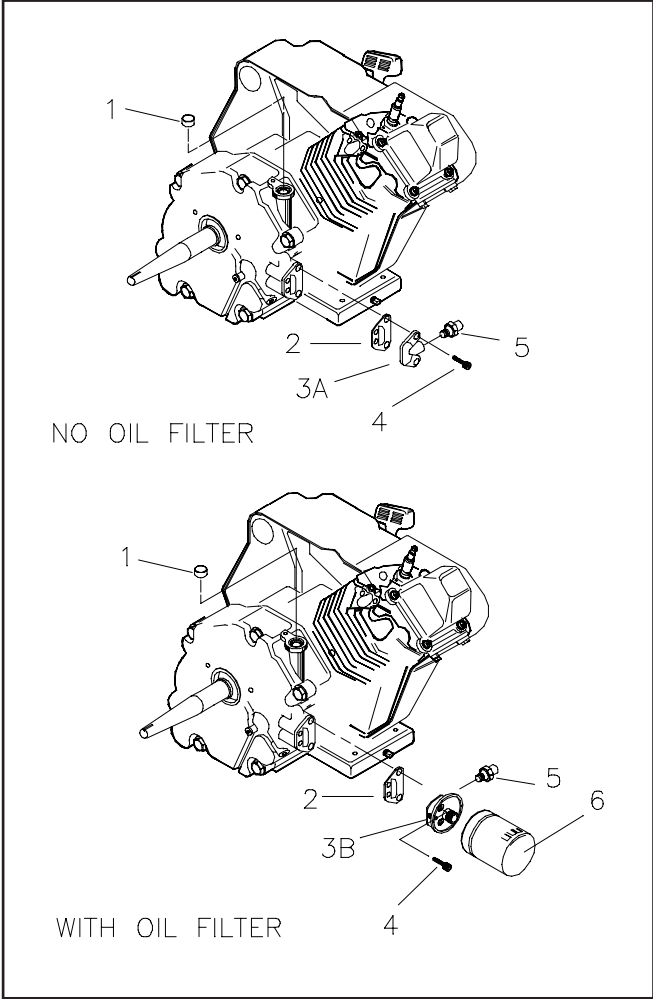

EXPLODED VIEW — OIL FILTER AND OPTIONAL OIL FILL TUBE

ITEM	PART #	QTY.	DESCRIPTION
1	94820	1	Expansion Plug
2	91848	1	Oil Filter Gasket
3A	88758	1	Oil Blockoff
3B	84982	1	Oil Filter Adapter
4	92978	2	M6 X 18 Taptite
5	99236	1	Oil Press Switch
6	70185	1	Oil Filter

ITEM	PART #	QTY.	DESCRIPTION
64	74908	2	M5 X 12 Taptite
65	91475	1	Dipstick ASM
66	90388	1	M6 X 12 Taptite
67	22473	1	M6 Flat Washer
68	47411	1	M6 X 16 HHCS
69	91230	1	Rubber Washer
70	91041	1	Fill Tube
71	95997	1	Oil Fill Brkt
72	77395	1	M6 Flange Nut