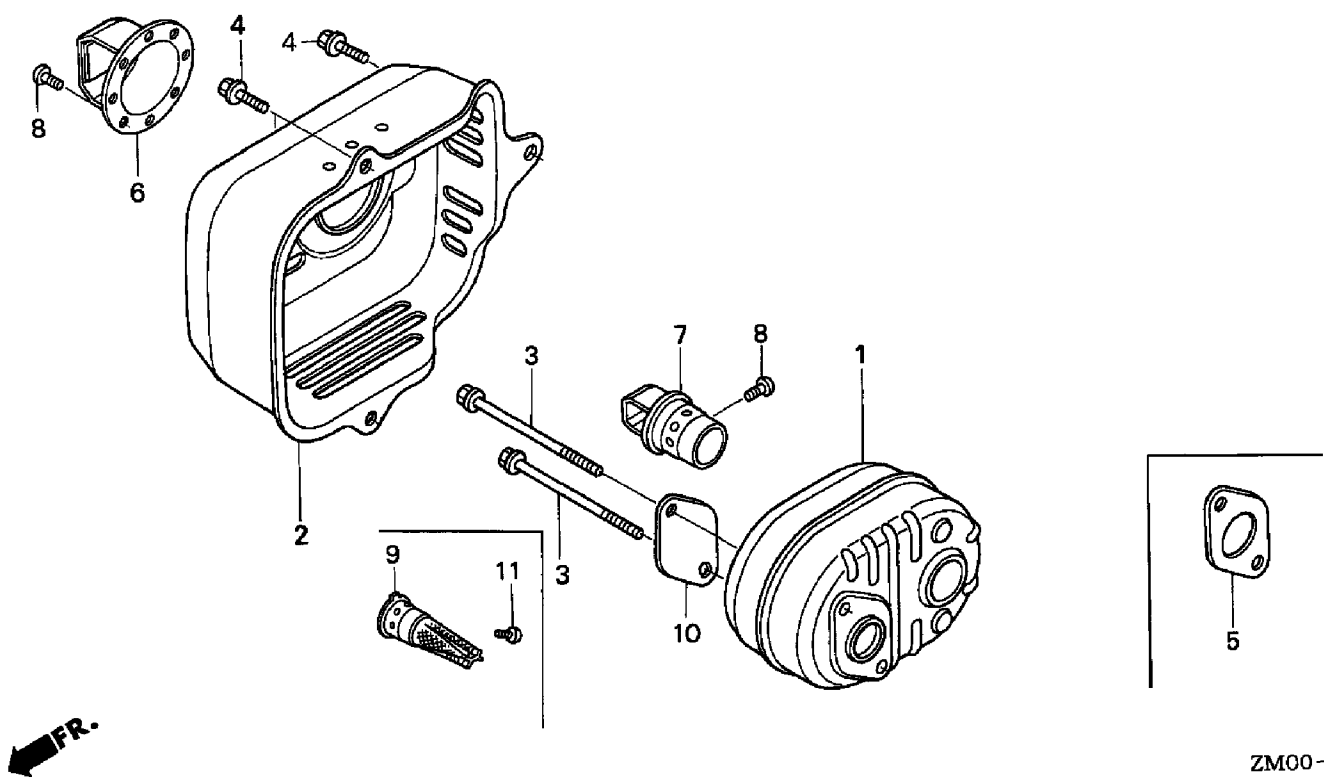

ZM00-E1600E

Ref #	Part Number	Qty	Description
1	18310-ZM0-000	1	MUFFLER (Honda Code 5580485).
2	18321-ZL8-000	1	PROTECTOR, MUFFLER (Honda Code 5580501).
3	90004-ZL8-000	2	BOLT, FLANGE (6X79) (CT200) (Honda Code 5580972).
4	90013-883-000	3	SEE PART DETAILS - PRI; BOLT, FLANGE (6X12) (CT200) (Honda Code 0636845).
5	18381-ZL8-305	1	GASKET, MUFFLER (Optional). (Honda Code 5737457).
9	18350-ZL8-000	1	ARRESTER, SPARK (Optional). (Honda Code 5656012).
10	18356-ZL8-000	1	PLATE, ARRESTER NUMBER (Optional). (Honda Code 5611397).
11	90055-ZE1-000	1	SCREW, TAPPING (4X6) (Optional). (Honda Code 1431121).