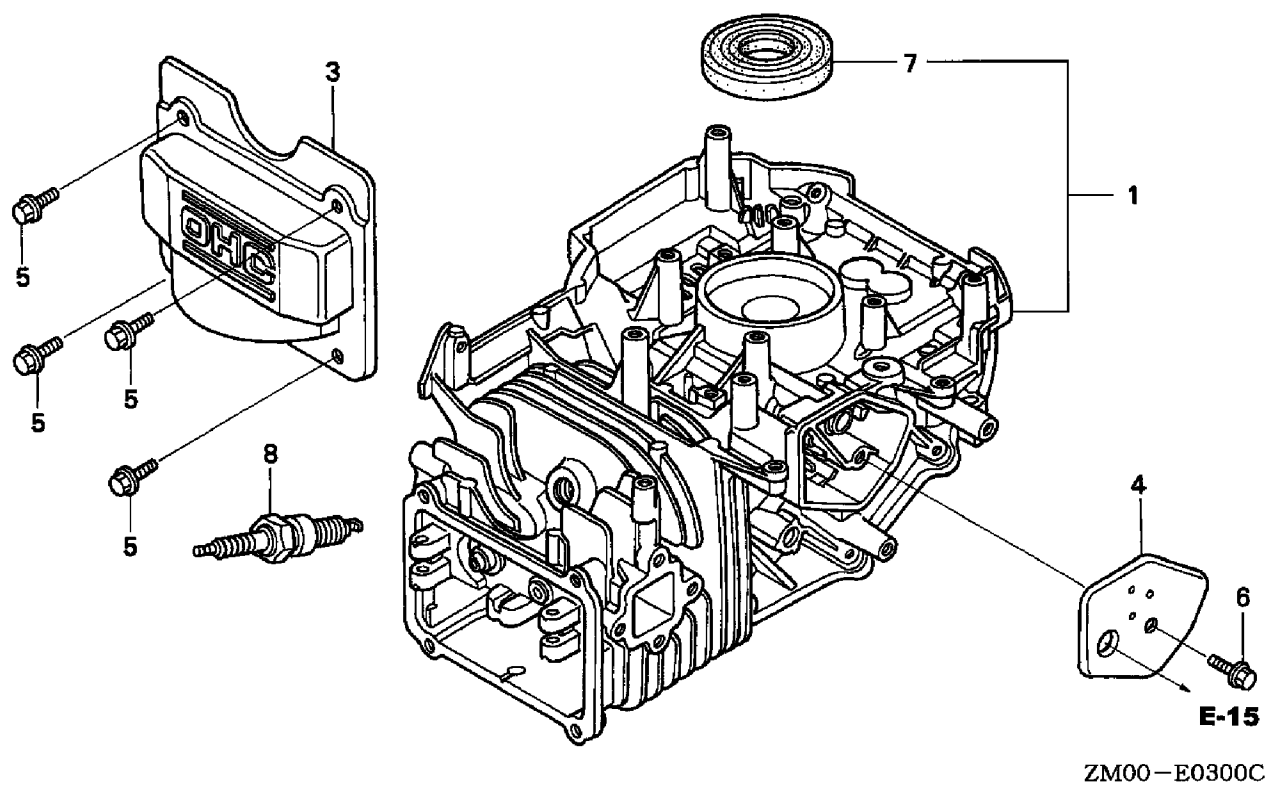

Ref #	Part Number	Qty	Description
1	12000-ZL8-415	1	SEE PART DETAILS - PRI; CYLINDER ASSY. (010) (Honda Code 6842413).
3	12311-ZL8-000	1	COVER, HEAD (Honda Code 5579990).
4	12355-ZL8-000	1	COVER, BREATHER (BREATHER VALVE ASSY.) (Honda Code 5580006).
5	90013-883-000	4	SEE PART DETAILS - PRI; BOLT, FLANGE (6X12) (CT200) (Honda Code 0636845).
6	90014-952-000	1	BOLT, FLANGE (6X14) (Honda Code 0803619).
7	91201-ZL8-003	1	OIL SEAL (25.4X62X6) (Honda Code 5581038).
8	98079-56846	1	SEE PART DETAILS - PRI; SPARK PLUG (BPR6ES) (NGK) (Honda Code 1441112).