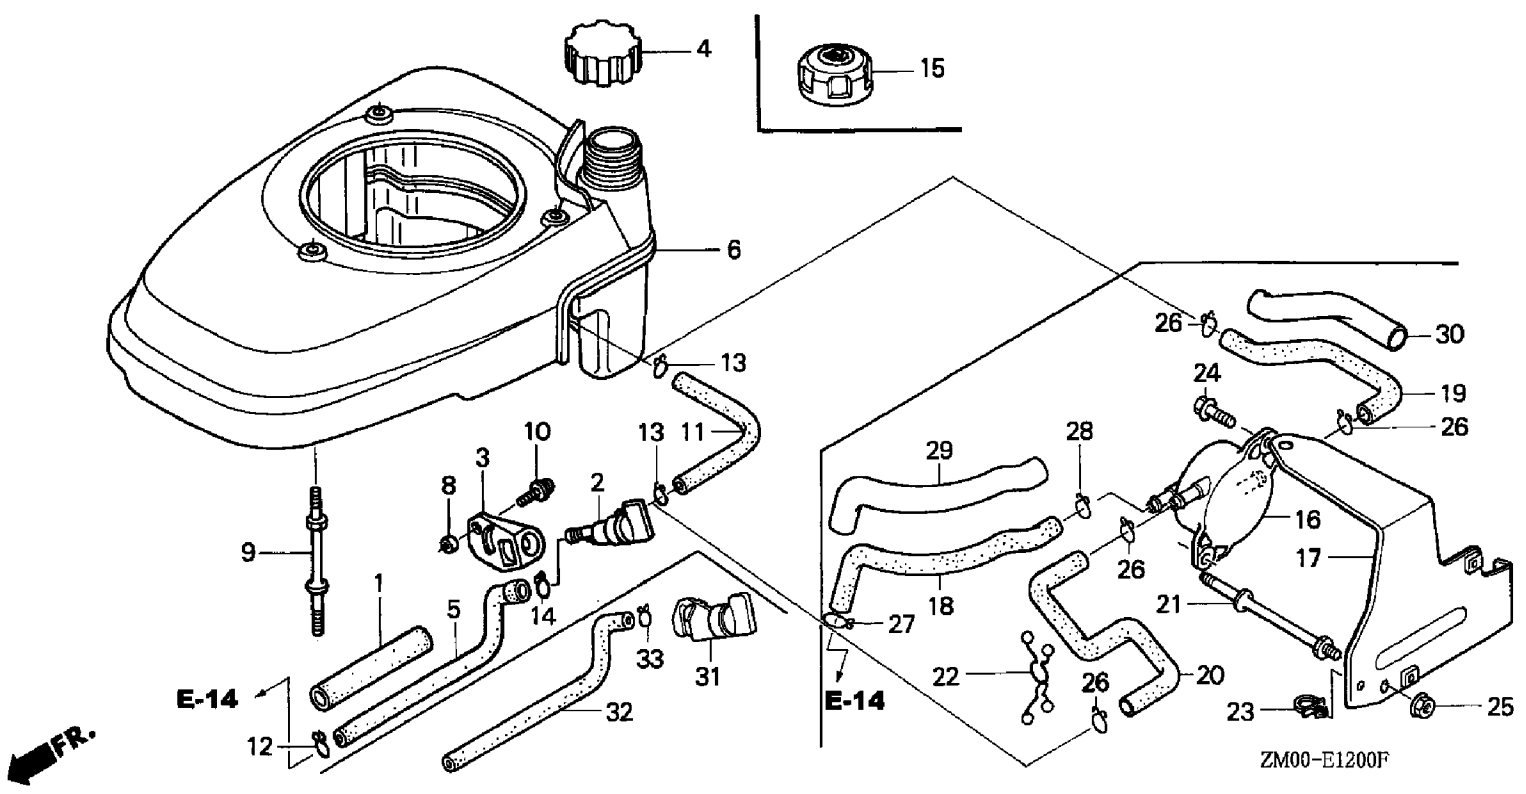

Ref #	Part Number	Qty	Description
1	16854-ZH8-000	1	SEE PART DETAILS - PRI; RUBBER, SUPPORTER (107MM) (Honda Code 3683646).
2	16950-ZG9-M03	1	PETCOCK ASSY. (Honda Code 7357379).
3	16956-ZG9-M00	1	BRACKET, PETCOCK (Honda Code 5189352).
4	17620-ZL8-013	1	SEE PART DETAILS - PRI; CAP ASSY., FUEL TANK (Honda Code 6673289).
5	17702-ZM0-000	1	TUBE, FUEL (Honda Code 5580469).
6	19610-ZM0-010ZA	1	COVER, FAN *NH1* (BLACK) (Honda Code 6132989).
8	33609-GK4-620	1	COLLAR, FR. TURN SIGNAL (Honda Code 2499440).
9	90043-ZL8-000	3	BOLT, STUD (Honda Code 5581004).
10	93891-05010-08	1	SCREW-WASHER (5X10) (Honda Code 0671636).
11	17701-Z0L-000	1	TUBE, FUEL TANK (Honda Code 6754279).
12	95002-02080	1	CLIP, TUBE (B8) (Honda Code 0250647).
13	95002-02100	2	SEE PART DETAILS - PRI; CLIP, TUBE (B10) (Honda Code 0250985).
14	95002-50000	1	SEE PART DETAILS - PRI; CLIP, TUBE (C9) (Honda Code 0053447).