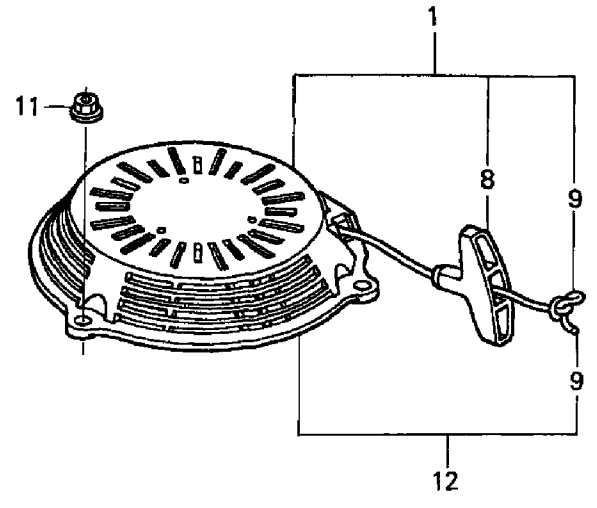

ZM00-E1100C

Ref #	Part Number	Qty	Description
1	28400-ZL8-013ZA	1	SEE PART DETAILS - PRI; STARTER ASSY., RECOIL *NH1* (BLACK) (Honda Code 6061204).
8	28461-ZL8-003	1	KNOB, RECOIL STARTER (Honda Code 5580634).
9	28462-ZL8-003	1	ROPE, RECOIL STARTER (#3.5X52") (Honda Code 5611454).
11	90201-ZM0-000	3	NUT, FLANGE (6MM) (Honda Code 6478812).