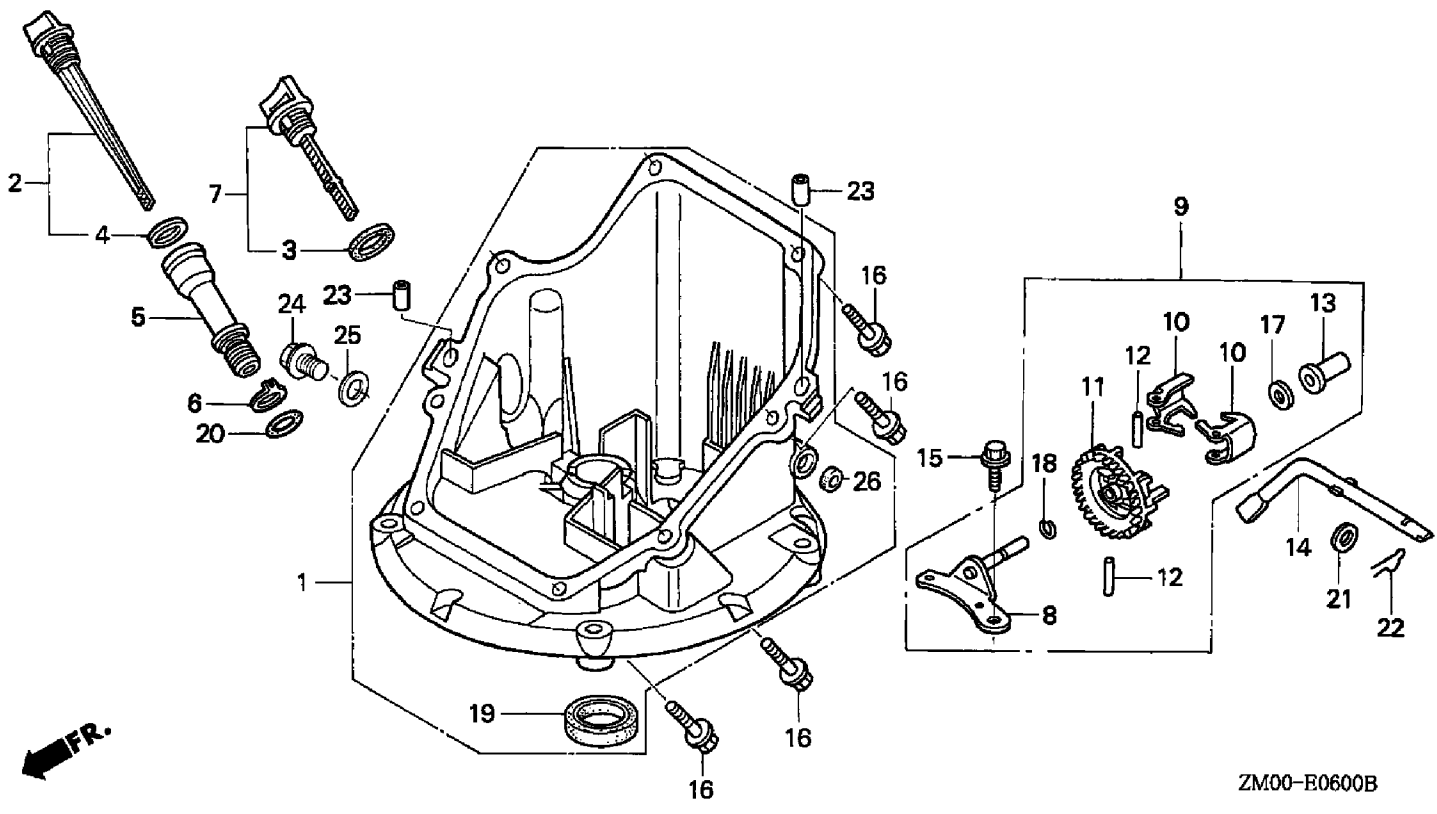

ZM00-B0600B

Ref #	Part Number	Qty	Description
1	11300-ZOL-405	1	PAN ASSY., OIL (Honda Code 7356033).
3	15625-ZE1-003	1	GASKET, OIL FILLER CAP (Honda Code 4497947).
7	15650-ZM0-003	1	DIPSTICK, OIL (Honda Code 5722996).
8	16508-ZM0-010	1	SHAFT, GOVERNOR HOLDER (Honda Code 6384341).
9	16510-ZM0-010	1	SEE PART DETAILS - PRI; GOVERNOR ASSY. (Honda Code 6384333).
10	16511-ZL8-000	2	WEIGHT, GOVERNOR (Honda Code 5580287).
11	16512-ZM0-000	1	HOLDER, GOVERNOR WEIGHT (Honda Code 5580295).
12	16513-ZE1-000	2	PIN, GOVERNOR WEIGHT (Honda Code 1427244).
13	16531-ZE1-000	1	SLIDER, GOVERNOR (Honda Code 1427251).
14	16541-ZM0-000	1	SHAFT, GOVERNOR ARM (Honda Code 5580303).
15	90014-952-000	1	BOLT, FLANGE (6X14) (Honda Code 0803619).
16	90121-952-000	8	BOLT, FLANGE (6X25) (Honda Code 0748111).
17	90451-ZE1-000	1	SEE PART DETAILS - PRI; WASHER, THRUST (6MM) (Honda Code 2413862).
18	90602-ZE1-000	1	SEE PART DETAILS - PRI; CLIP, GOVERNOR HOLDER (Honda Code 2456697).
19	91202-ZM0-V31	1	OIL SEAL (28X41.25X6) (Honda Code 6315865).
21	94101-06800	1	SEE PART DETAILS - PRI; WASHER, PLAIN (6MM) (Honda Code 0345900).
22	94251-08000	1	SEE PART DETAILS - PRI; PIN, LOCK (8MM) (Honda Code 0115527).
23	94301-08200	2	SEE PART DETAILS - PRI; PIN, DOWEL (8X20) (Honda Code 1417369).
24	90131-896-650	1	SEE PART DETAILS - PRI; BOLT, DRAIN PLUG (Honda Code 1986231).
25	94109-12000	1	SEE PART DETAILS - PRI; WASHER, DRAIN PLUG (12MM) (Honda Code 0171868).