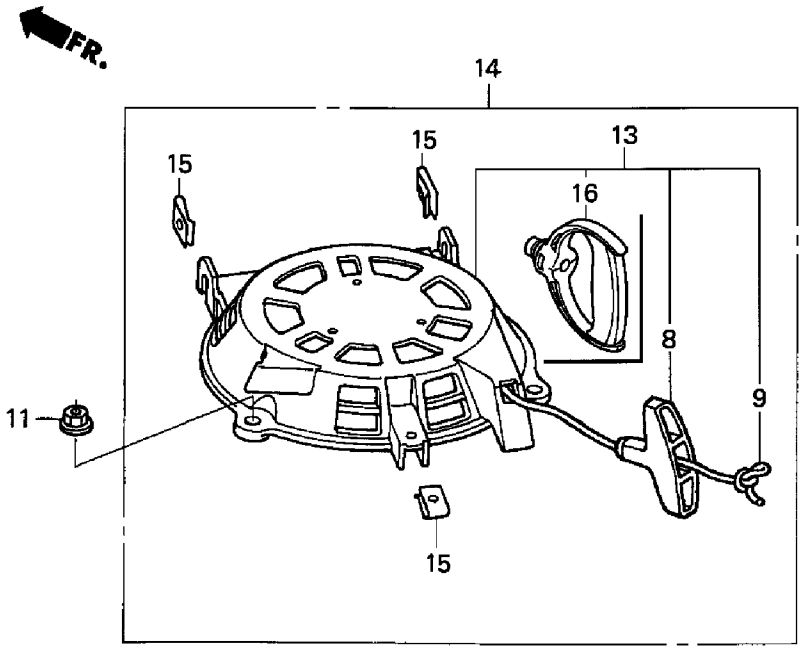

ZM00-E1100C

Ref #	Part Number	Qty	Description
1	28400-ZL8-013ZA	1	SEE PART DETAILS - PRI; STARTER ASSY., RECOIL *NH1* (BLACK) (Honda Code 6061204).
8	28461-ZL8-003	1	KNOB, RECOIL STARTER (Honda Code 5580634).
9	28462-ZL8-003	1	ROPE, RECOIL STARTER (#3.5X52") (Honda Code 5611454).
11	90201-ZM0-000	3	NUT, FLANGE (6MM) (Honda Code 6478812).