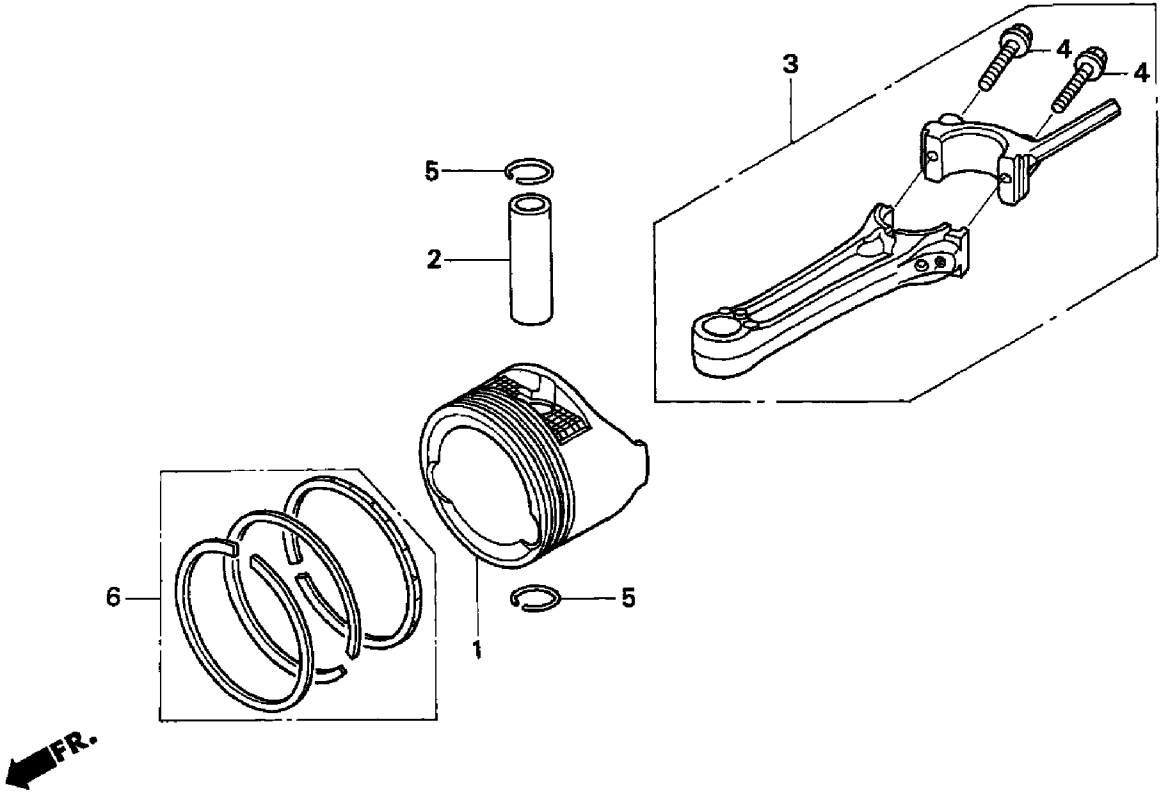

ZM00-B0600B

Ref #	Part Number	Qty	Description
1	11300-ZOL-405	1	PAN ASSY., OIL (Honda Code 7356033).
3	15625-ZE1-003	1	GASKET, OIL FILLER CAP (Honda Code 4497947).
7	15650-ZM0-003	1	DIPSTICK, OIL (Honda Code 5722996).
8	16508-ZM0-010	1	SHAFT, GOVERNOR HOLDER (Honda Code 6384341).
9	16510-ZM0-010	1	SEE PART DETAILS - PRI; GOVERNOR ASSY. (Honda Code 6384333).
10	16511-ZL8-000	2	WEIGHT, GOVERNOR (Honda Code 5580287).
11	16512-ZM0-000	1	HOLDER, GOVERNOR WEIGHT (Honda Code 5580295).
12	16513-ZE1-000	2	PIN, GOVERNOR WEIGHT (Honda Code 1427244).
13	16531-ZE1-000	1	SLIDER, GOVERNOR (Honda Code 1427251).
14	16541-ZM0-000	1	SHAFT, GOVERNOR ARM (Honda Code 5580303).
15	90014-952-000	1	BOLT, FLANGE (6X14) (Honda Code 0803619).
16	90121-952-000	8	BOLT, FLANGE (6X25) (Honda Code 0748111).
17	90451-ZE1-000	1	SEE PART DETAILS - PRI; WASHER, THRUST (6MM) (Honda Code 2413862).
18	90602-ZE1-000	1	SEE PART DETAILS - PRI; CLIP, GOVERNOR HOLDER (Honda Code 2456697).
19	91202-ZM0-V31	1	OIL SEAL (28X41.25X6) (Honda Code 6315865).
21	94101-06800	1	SEE PART DETAILS - PRI; WASHER, PLAIN (6MM) (Honda Code 0345900).
22	94251-08000	1	SEE PART DETAILS - PRI; PIN, LOCK (8MM) (Honda Code 0115527).
23	94301-08200	2	SEE PART DETAILS - PRI; PIN, DOWEL (8X20) (Honda Code 1417369).
24	90131-896-650	1	SEE PART DETAILS - PRI; BOLT, DRAIN PLUG (Honda Code 1986231).
25	94109-12000	1	SEE PART DETAILS - PRI; WASHER, DRAIN PLUG (12MM) (Honda Code 0171868).