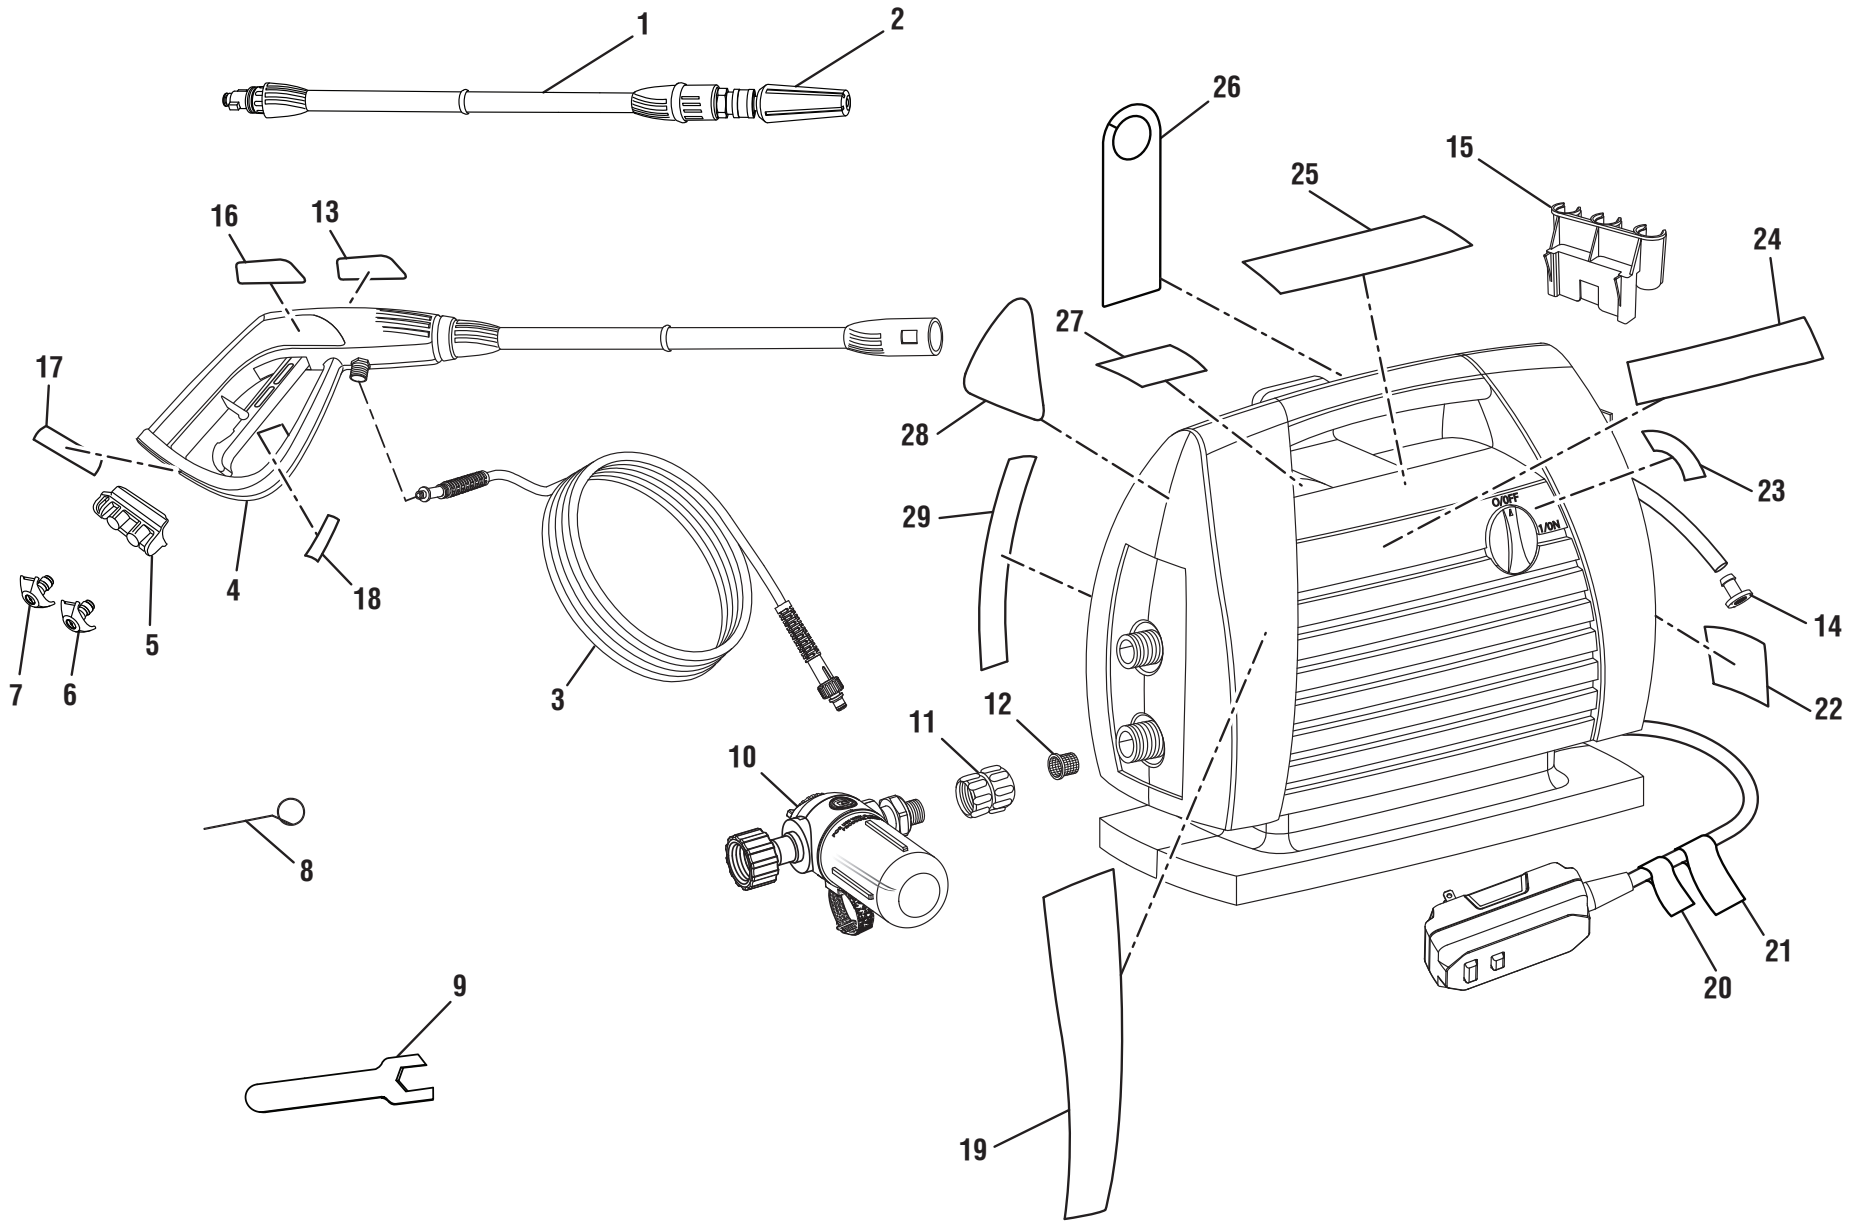

G-CLEAN PRESSURE WASHER — MODEL NO. GC141333

G-CLEAN PRESSURE WASHER – MODEL NO. GC141333

The model number will be found on a label attached to the housing. Always mention the model number in all correspondence regarding your **PRESSURE WASHER** or when ordering replacement parts.

PARTS LIST

KEY NO.	PART NUMBER	DESCRIPTION	QTY.	KEY NO.	PART NUMBER	DESCRIPTION	QTY.
1	310423005	Spray Wand	1	17	940324024	Trigger Handle Warning Label (French/Spanish)	1
2	308494040	Turbo Nozzle	1	18	940779008	Trigger Handle Rating Label	1
3	308835034	High Pressure Hose	1	19	940705120	Large Logo Label	1
4	308760025	Trigger Handle Assembly	1	20	940604004	CA Proposition 65 Label	1
5	570727010	Nozzle Holder	1	21	940324013	Cord Danger Label	1
6	310852001	Soap Nozzle	1	22	940934001	Temperature Label	1
7	310852002	25° Nozzle	1	23	940698015	On/Off Label	1
8	678775002	Nozzle Cleaning Tool	1	24	940705121	Name Label	1
9	678662002	Wrench	1	25	940707079	Danger Label	1
10	309024005	Detergent Injector	1	26	940971067	Danger Hang Tag	1
11	310423004	Coupler	1	27	940678175	Data Label	1
12	308103011	Water Inlet Filter	1	28	940705118	Small Logo Label	1
13	940324022	Trigger Handle Warning Label (English)	1	29	940734082	Quick Start Label	1
14	309029008	Injection Hose Filter	1	NOT SHOWN:			
15	308638027	Wand Storage Bracket	1	AGPWC01	G-Clean Siding and All Purpose Cleaner		1
16	940705119	Trigger Handle Logo Label	1	988000094	Operator's Manual		1