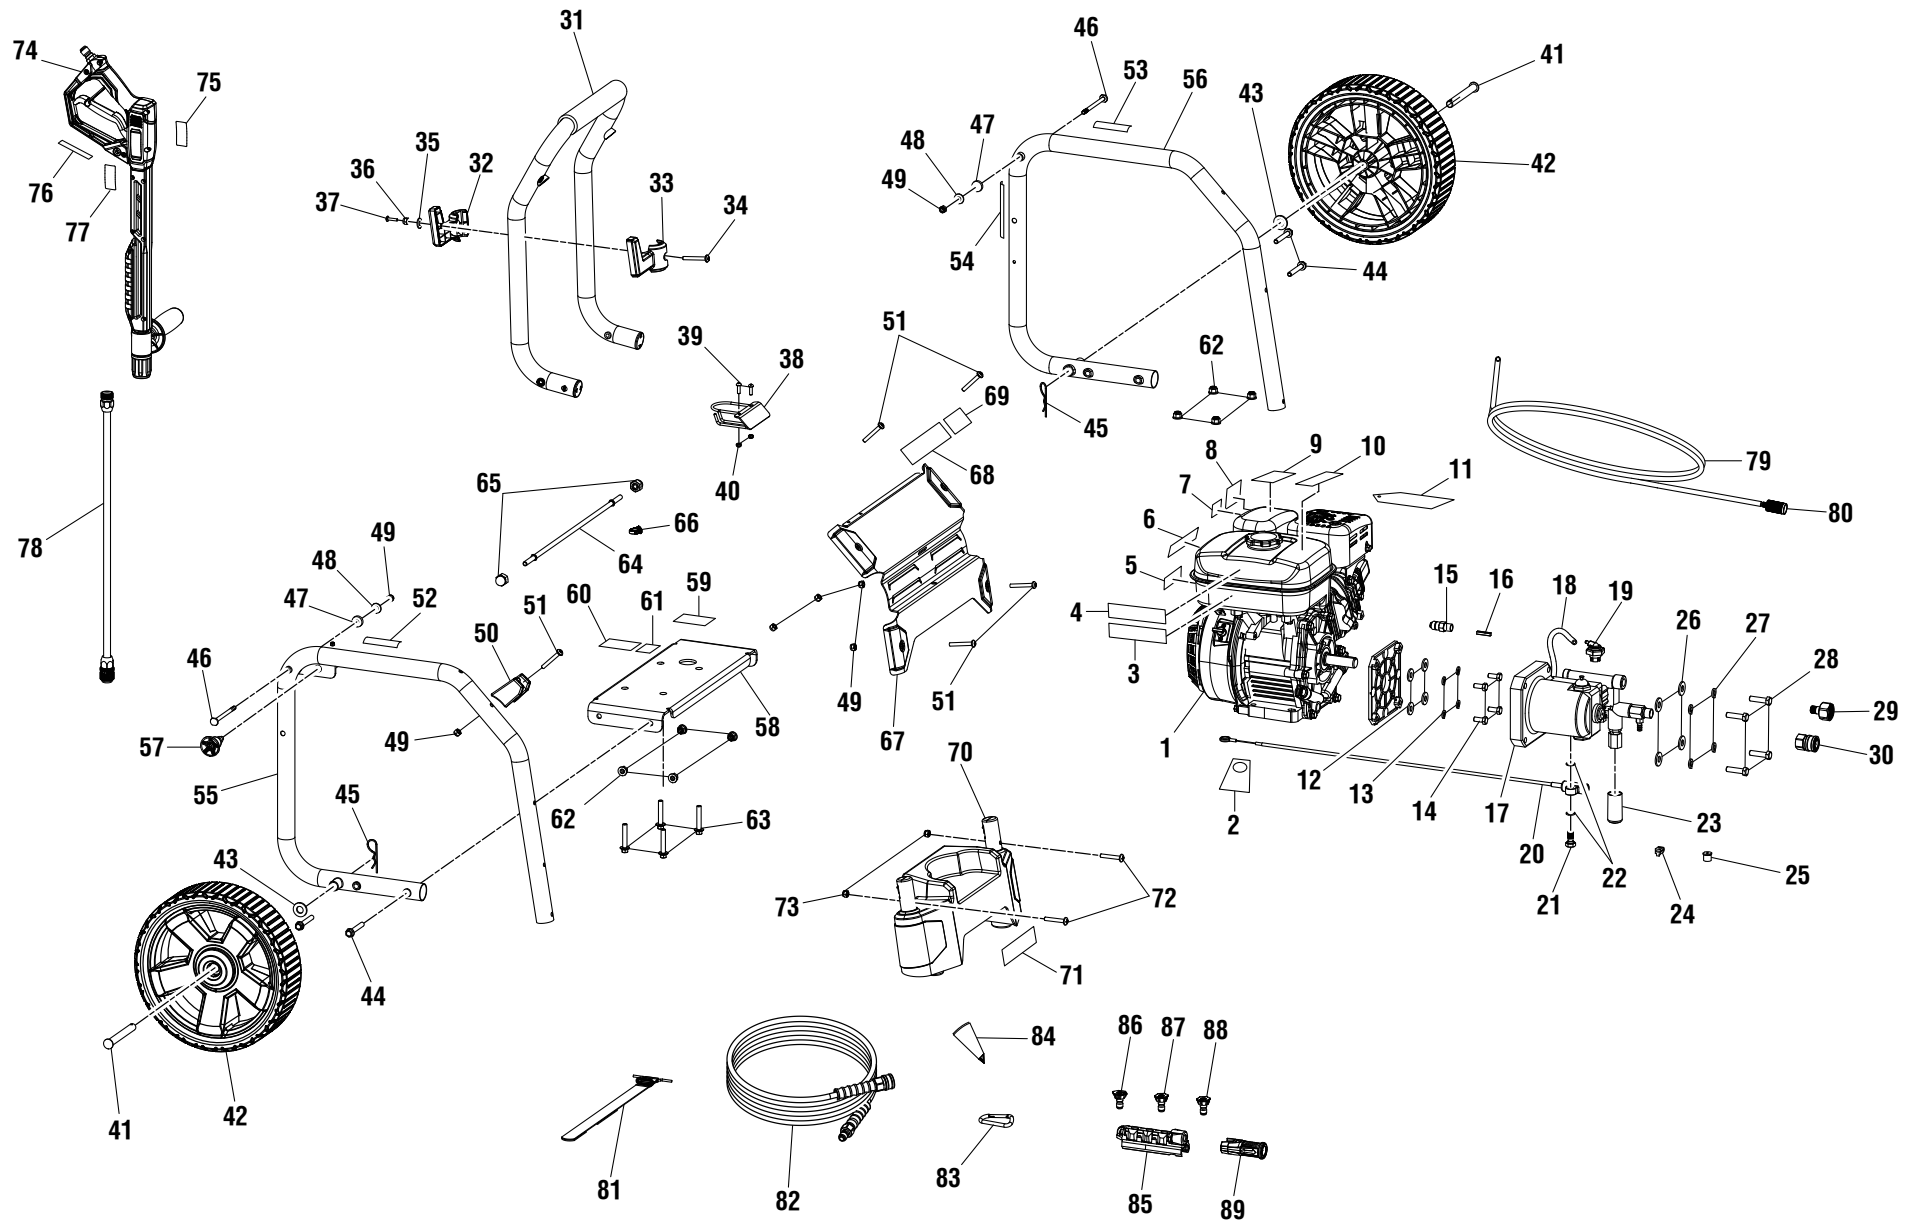

# CT80701 Gasoline Pressure Washer

KEY	P/N	DESCRIPTION	QTY	KEY	P/N	DESCRIPTION	QTY	KEY	P/N	DESCRIPTION	QTY
1	**	Engine (Subaru, SP 170, Hori, EPA)...	1	33	518929001	Front Hook .....	1	64	678617007	Bar.....	1
2	940889005	Oil Dipstick Label .....	1	34	660592004	Screw (1/4-20 x .75 in.).....	1	65	678681001	Acorn Nut.....	2
3	940708007	Lubricant Label .....	1	35	638128004	Washer (1/4 in.) .....	1	66	518650002	Cable Clamp (Frame) .....	1
4	940947003	UL Fire Warning Label (Spark Arrestor) .....	1	36	678016006	Lock Nut (1/4-20).....	1	67	638671007	Face Plate .....	1
5	941742001	License Label .....	1	37	660752001	Screw (8-10 x 3/4 in., Truss Hd.).....	1	68	940779087	Performance Label.....	1
6	940654053	Warning Label .....	1	38	308316006	Wand Storage (Front).....	1	69	940743001	Idle Control Label.....	1
7	941613004	Pressure Release Label .....	1	39	660976002	Bolt (M5 x 16 mm, Pan Hd.).....	2	70	308909014	Foot.....	1
8	940899003	Do Not Mix Label .....	1	40	678390001	Hex Nut (M5).....	2	71	941741002	Logo Label .....	2
9	940778005	Hot Muffler Label .....	1	41	620598002	Axle .....	2	72	660592005	Screw (1/2-20 x 1.75 in.).....	2
10	940872003	E85 Label .....	1	42	308451040	Wheel .....	2	73	678016006	Lock Nut (1/4-20).....	2
11	940971011	Warning Hangtag .....	1	43	638275002	Washer (1/4 in.) .....	2	74	308760031	Trigger Handle Assembly .....	1
12	638675002	Washer (5/16 in.) .....	4	44	660962001	Bolt w/Washer (M8 x 55 mm, Hex Hd.) .....	4	75	940654061	Warning Label .....	1
13	638678001	Lock Washer (5/16 in.) .....	4	45	678899001	Cotter Pin.....	2	76	941749001	Trigger Guard Warning Label .....	1
14	661557001	Bolt (5/16-24 x 3/4 in., Hex Hd.) .....	4	46	678406004	Connector Pin (1/4 in.) .....	2	77	940654058	Max Rating Label .....	1
15	678169004	Thermal Release Valve.....	1	47	518724002	Washer (OD20 x ID8 x 4.5t).....	2	78	308494004	Wand.....	1
16	678041008	Output Shaft Key (27 mm) .....	1	48	638128004	Washer (1/4 in.) .....	2	79	561399003	Chemical Siphon Tube.....	1
17	308694021	Pump Assembly (3GXT27).....	1	49	678016006	Lock Nut (1/4-20).....	7	80	308103015	Chemical Siphon Filter.....	1
18	570358044	Vent Tube (11 in.).....	1	50	518931003	Lower Wand Holder .....	1	81	308350001	Velcro Strap.....	1
19	310438001	Vent Cap .....	1	51	661501001	Screw (1/4-20 x 1.85 in., T30 Torx Hd.) .....	5	82	308835037	Hose Assembly (30 ft.).....	1
20	310437002	Idle Down Assembly .....	1	52	940693003	Release Pin Label .....	1	83	638637002	Carabineer .....	1
21	660971005	Bolt (M10 x 1.5 in., Special) .....	1	53	940778004	Hot Surface Label .....	1	84	519314001	Funnel .....	1
22	310928001	Compression Seal.....	2	54	940996011	Quick Start Label (Engine) .....	1	85	570727004	Nozzle Holder.....	1
23	570410002	Unloader Cap.....	1	55	310704014	Frame Assembly (Right) .....	1	86	308700012	40° Nozzle.....	1
24	524014001	Cable Clamp (Engine) .....	1	56	310703013	Frame Assembly (Left) .....	1	87	308699012	25° Nozzle.....	1
25	524013002	Swivel Bushing.....	1	57	308910005	Handle Lock Assembly .....	1	88	308697012	0° Nozzle.....	1
26	638386002	Washer (3/8 in.) .....	4	58	638662005	Engine Plate .....	1	89	310660007	Soap Nozzle.....	1
27	638679001	Lock Washer (3/8 in.) .....	4	59	941531033	Data Label.....	1	<b>Not Shown:</b>			
28	661558001	Bolt (3/8-16 x 1-3/8 in., Hex Hd.).....	4	60	940617111	Quick Start Label (Pump).....	1	*		Oil (SAE 30 or SAE 10W30).....	1
29	308692003	Garden Hose Coupler w/Filter .....	1	61	940871002	Add Oil Label .....	1	987009002	Wand Holder Accessory Bag.....	1	
30	308661004	3/8 in. Quick Connect (NPT) .....	1	62	678774002	Flange Lock Nut (M8).....	8	987009001	Accessory Bag .....	1	
31	308940004	Handle Assembly .....	1	63	661505004	Bolt (M8 x 45 mm, Flange Hd.) .....	4	990000125	Operator's Manual .....	1	
32	518930001	Rear Hook.....	1					990000127	Assembly Guide.....	1	