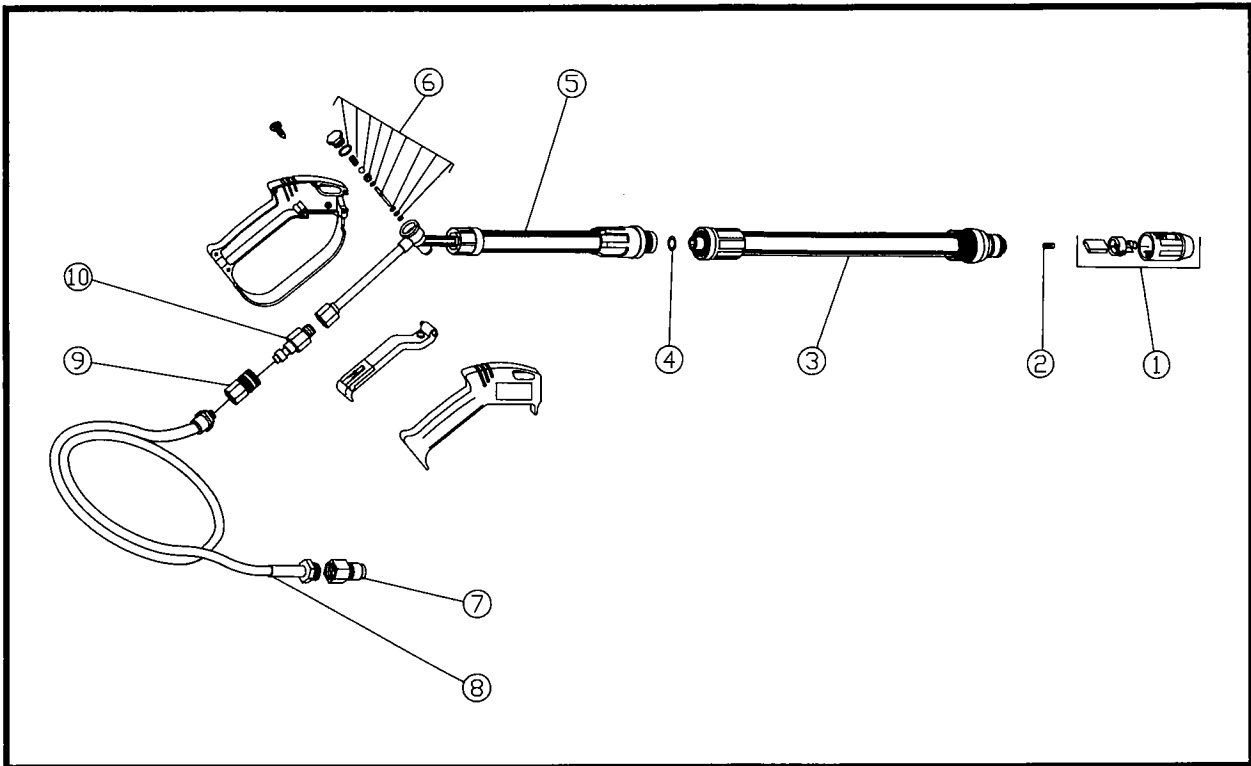

Mi-T-M[®] CORPORATION

8650 Enterprise Dr., Peosta IA 52068
319-556-7484 / Fax 319-556-1235

(Serial #185317 -)

CD-1504-0MBC & CD-1504-0MHC PARTS LISTING

CD-1504-0MBC & CD-1504-0MHC FRAME ASSEMBLY

Ref. No.	Description	Part No.
1	Gun with screw lance.....	16-0167
2	Screw lance with multi nozzle	16-0175
3	Lockwasher.....	29-0155
4	Bolt	27-0846
5	Pump assembly complete	3-0092
	Pump assembly complete with items 5-7, 11-13, 19 and 20	3-0088
6	Unloader.....	8-0314
7	Detergent injector.....	50-0067
8	Quick connect socket	17-0004
9	Quick connect plug.....	17-0006
10	Hose, 50 feet.....	15-0003
11	Inlet strainer	19-0001
12	Garden hose inlet	23-0148
13	Bypass hose	15-0094
14	Key	43-0073
15	Flatwasher.....	28-0003
16	Hex nut locking	30-0157
17	Hex washer head screw.....	27-3062
18	Engine (For CD-1504-0MBC).....	1-0003
	(For CD-1504-0MHC)	1-0013
19	Hose (4 feet required)*	15-0021
20	Detergent strainer.....	19-0050
21	Detergent jug holder	33-0165
22	Heat dump valve	22-0114
23	Isolator	14-0007
24	Bolt	27-0070
25	Bolt	27-0066
26	Flatwasher.....	28-0006
27	Wheel	14-0052
28	Hub cap	33-0055
29	Carriage bolt	31-0049
30	Knob.....	7-0070
31	Push frame handle	7-0089
32	Push frame assembly.....	5-0085
33	Quick connect plug.....	17-0005

GUN, HOSE, WAND ASSEMBLY EXPLODED VIEW

GUN, HOSE, WAND ASSEMBLY PARTS LISTING

Ref. No.	Description	Part No.
1	Angle regulator kit	16-0203
2	Pressure nozzle	18-0229
3	Lance assembly complete (Includes items 1, 2 and 4).....	16-0175
4	O-ring	25-0259
5	Gun assembly complete (Includes item 6)	16-0167
6	Gun repair kit	16-0198
7	Quick connect plug	17-0006
8	Hose	15-0003
9	Quick connect	17-0004
10	Quick connect plug	17-0005
	Hose assembly complete (Includes items 7-9)	851-0007