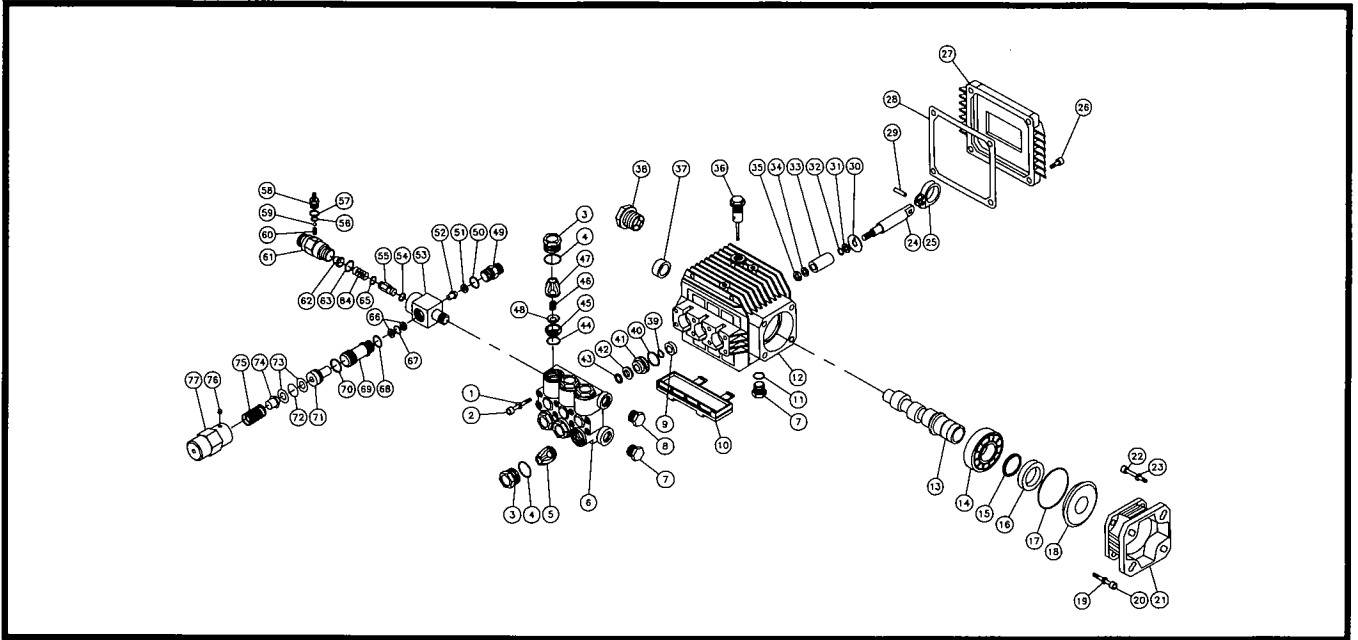

PUMP ASSEMBLY (3-0088) EXPLODED VIEW

PUMP ASSEMBLY (3-0088) PARTS LISTING

Ref. No.	Description	Part No.	Qty.	Ref. No.	Description	Part No.	Qty.
1	Washer	29-0153	8	43	Head ring.....	46-0156	3
2	Screw.....	27-8046	8	44	O-ring		6
3	Valve cap.....	39-0035	6	45	Valve seat	(Not available separately. Must	6
4	O-ring	25-0012	6	46	Spring	order complete Valve assembly,	6
5	Valve assembly (Includes items 44-48)	22-0056	6	47	Valve cage	item 5, or Valve kit #852-0008)	6
6	Manifold assembly valve body	46-0163	1	48	Valve plate		6
7	Plug	39-0018	2	49	Return fitting.....	8-0299	1
8	Plug	39-0017	1	50	O-ring.....	25-0214	1
9	Oil seal	26-0111	3	51	Piston seat.....	8-0298	1
10	Protector.....	46-0229	1	52	Piston ball.....	8-0297	1
11	O-ring	25-0052	1	53	Shurlok body.....	8-0296	1
12	Crankcase	46-0221	1	54	O-ring.....	25-0218	1
13	Crankshaft.....	46-0329	1	55	Back flow check	8-0300	1
14	Bearing	48-0024	1	56	O-ring.....	25-0219	1
15	Snap ring.....	46-0246	1	57	O-ring.....	25-0217	1
16	Oil seal	26-0126	1	58	Hose barb.....	50-0070	1
17	O-ring	25-0060	1	59	Ball	50-0072	1
18	Spacer	46-0087	1	60	Spring	46-0069	1
19	Washer	29-0153	4	61	Injector body	50-0071	1
20	Screw.....	27-8409	4	62	Nozzle	50-0069	1
21	Flange	38-0021	1	63	O-ring.....	25-0216	1
22	Screw.....	27-0846	4	64	Check spring	8-0301	1
23	Washer	29-0154	4	65	O-ring.....	25-0215	1
24	Connecting rod	46-0149	3	66	Body back-up ring.....	8-0308	2
25	Connecting rod end.....	46-0152	3	67	O-ring.....	25-0213	1
26	Screw.....	27-8409	4	68	O-ring.....	25-0211	1
27	Crankcase cover	46-0151	1	69	Barrel stem retainer.....	23-0147	1
28	Cover gasket	26-0114	1	70	O-ring	25-0210	1
29	Connecting rod pin.....	43-0044	3	71	Piston.....	8-0315	1
30	Flinger washer.....	46-0167	3	72	O-ring.....	25-0209	1
31	Back-up ring.....	25-0143	3	73	Piston back-up ring	8-0307	2
32	O-ring	25-0045	3	74	Spring seat	8-0309	1
33	Plunger.....	46-0148	3	75	High pressure spring	49-0068	1
34	Washer	46-0166	3	76	Stop adjusting knob.....	7-0082	1
35	Nut.....	46-0168	3	77	Adjusting knob	7-0081	1
36	Oil dipstick	46-0143	1		Pump assembly complete	3-0088	
37	Needle bearing	48-0019	1		Valve kit (Includes 6 ea. items 4 & 5)	852-0008	
38	Sight gauge.....	46-0114	1		Packing kit (Includes 3 ea. items 39-43).....	46-0251	
39	O-ring	25-0128	3		Unloader check valve kit		
40	O-ring	25-0141	3		(Includes items 54, 64 & 65)	852-0087	
41	Packing retainer.....	46-0158	3		Detergent injector kit		
42	Packing	26-0124	3		(Includes items 56, 57, 59 & 60)	852-0086