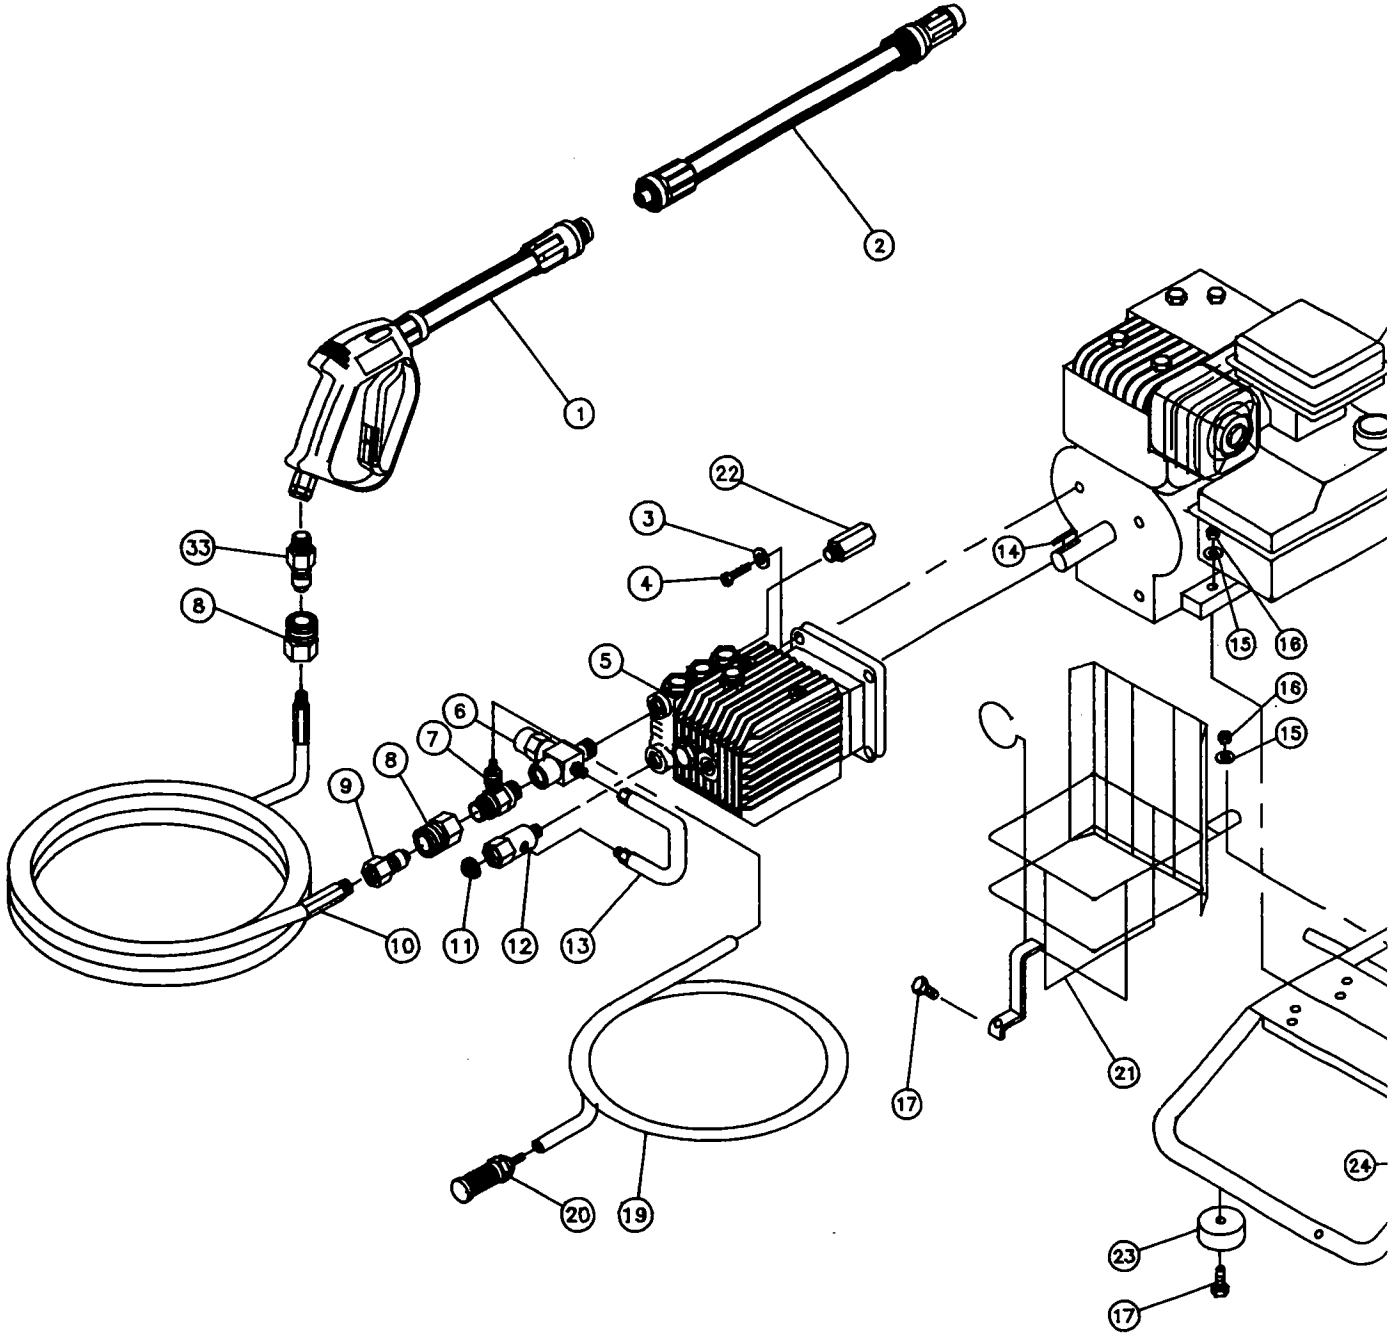

Mi-T-M[®] CORPORATION

8650 Enterprise Dr., Peosta IA 52068
319-556-7484 / Fax 319-556-1235

(Serial #185317 -)

CD-1504-0MBC & CD-1504-0MHC PARTS LISTING

CD-1504-0MBC & CD-1504-0MHC FRAME ASSEMBLY

Ref. No.	Description	Part No.
1	Gun with screw lance.....	16-0167
2	Screw lance with multi nozzle	16-0175
3	Lockwasher.....	29-0155
4	Bolt	27-0846
5	Pump assembly complete	3-0092
	Pump assembly complete with items 5-7, 11-13, 19 and 20	3-0088
6	Unloader.....	8-0314
7	Detergent injector.....	50-0067
8	Quick connect socket	17-0004
9	Quick connect plug.....	17-0006
10	Hose, 50 feet.....	15-0003
11	Inlet strainer	19-0001
12	Garden hose inlet	23-0148
13	Bypass hose	15-0094
14	Key	43-0073
15	Flatwasher.....	28-0003
16	Hex nut locking	30-0157
17	Hex washer head screw.....	27-3062
18	Engine (For CD-1504-0MBC).....	1-0003
	(For CD-1504-0MHC)	1-0013
19	Hose (4 feet required)*	15-0021
20	Detergent strainer.....	19-0050
21	Detergent jug holder	33-0165
22	Heat dump valve	22-0114
23	Isolator	14-0007
24	Bolt	27-0070
25	Bolt	27-0066
26	Flatwasher.....	28-0006
27	Wheel	14-0052
28	Hub cap	33-0055
29	Carriage bolt	31-0049
30	Knob.....	7-0070
31	Push frame handle	7-0089
32	Push frame assembly.....	5-0085
33	Quick connect plug.....	17-0005

GUN, HOSE, WAND ASSEMBLY EXPLODED VIEW

GUN, HOSE, WAND ASSEMBLY PARTS LISTING

Ref. No.	Description	Part No.
1	Angle regulator kit	16-0203
2	Pressure nozzle	18-0229
3	Lance assembly complete (Includes items 1, 2 and 4).....	16-0175
4	O-ring	25-0259
5	Gun assembly complete (Includes item 6)	16-0167
6	Gun repair kit	16-0198
7	Quick connect plug	17-0006
8	Hose	15-0003
9	Quick connect	17-0004
10	Quick connect plug	17-0005
	Hose assembly complete (Includes items 7-9)	851-0007