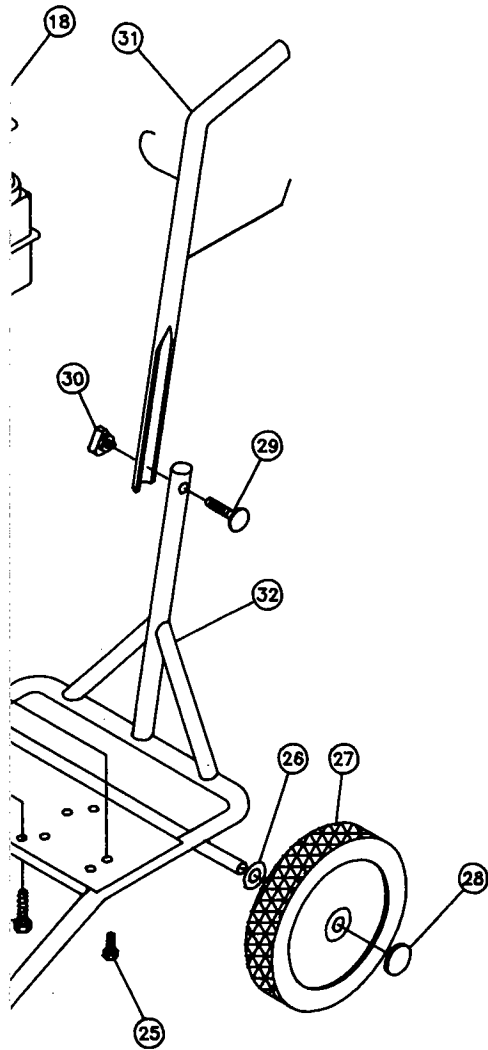

CD-1504-0MBC & CD-1504-0MHC FRAME ASSEMBLY

Ref. No.	Description	Part No.
1	Gun with screw lance.....	16-0167
2	Screw lance with multi nozzle	16-0175
3	Lockwasher.....	29-0155
4	Bolt	27-0846
5	Pump assembly complete	3-0092
	Pump assembly complete with items 5-7, 11-13, 19 and 20	3-0088
6	Unloader.....	8-0314
7	Detergent injector.....	50-0067
8	Quick connect socket	17-0004
9	Quick connect plug.....	17-0006
10	Hose, 50 feet.....	15-0003
11	Inlet strainer	19-0001
12	Garden hose inlet	23-0148
13	Bypass hose	15-0094
14	Key	43-0073
15	Flatwasher.....	28-0003
16	Hex nut locking	30-0157
17	Hex washer head screw.....	27-3062
18	Engine (For CD-1504-0MBC).....	1-0003
	(For CD-1504-0MHC)	1-0013
19	Hose (4 feet required)*	15-0021
20	Detergent strainer.....	19-0050
21	Detergent jug holder	33-0165
22	Heat dump valve	22-0114
23	Isolator	14-0007
24	Bolt	27-0070
25	Bolt	27-0066
26	Flatwasher.....	28-0006
27	Wheel	14-0052
28	Hub cap	33-0055
29	Carriage bolt	31-0049
30	Knob.....	7-0070
31	Push frame handle	7-0089
32	Push frame assembly.....	5-0085
33	Quick connect plug.....	17-0005

*Order in 1 foot lengths