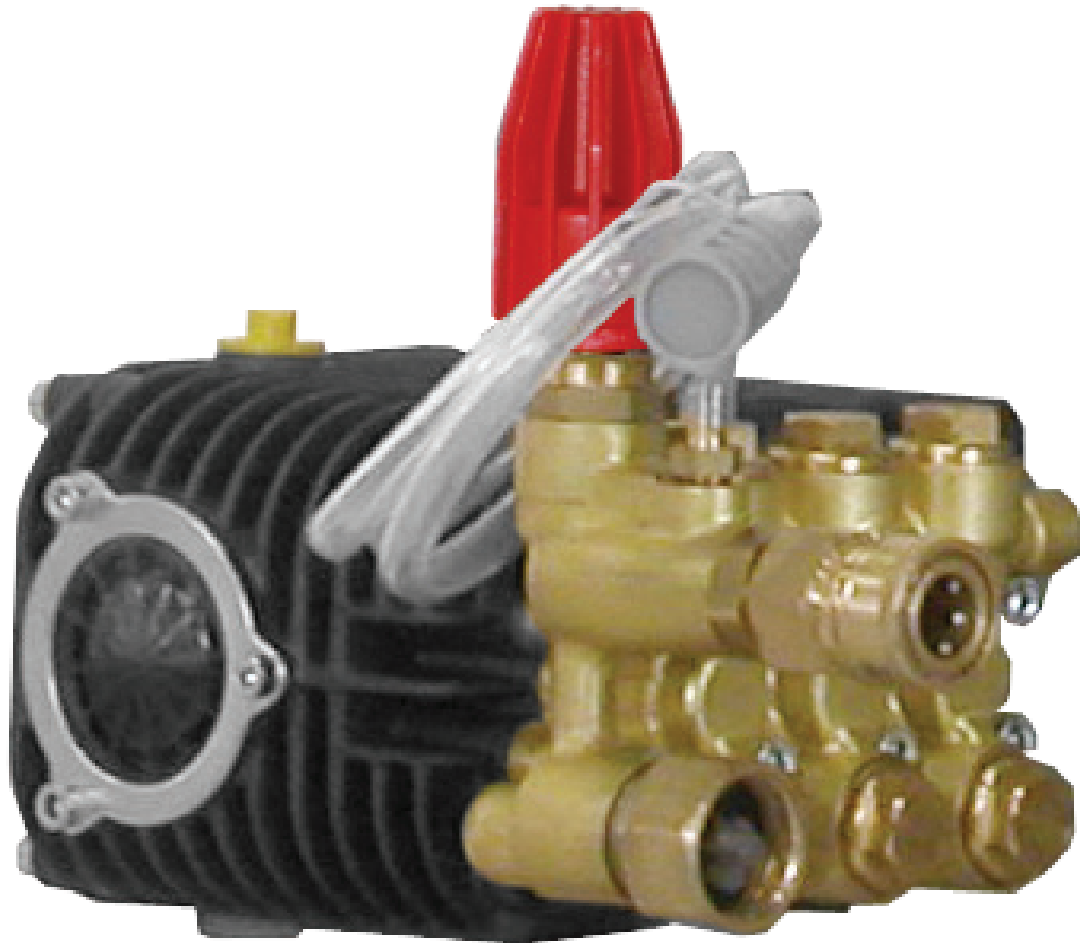

BWDK3027G

BWDK SERIES
DIRECT DRIVE

SPECIFICATIONS

BWDK3027G PUMP

2700 PSI
3.0 GPM
5.5-7 HP
3400 RPM
3/4" SHAFT
GAS MOTOR
BUILT-IN UNLOADER

PART# 85.149.085B

◀ PUMP REPLACEMENT PARTS

- REBUILD KIT **PART# 73.149.085**
- UNLOADER KIT **PART# 1215058600**
- SEAL KIT **PART# 5019068600**
- VALVE KIT **PART# 5025003000**
- PISTON KIT **PART# 2409015100**

TRIPLEX PUMP