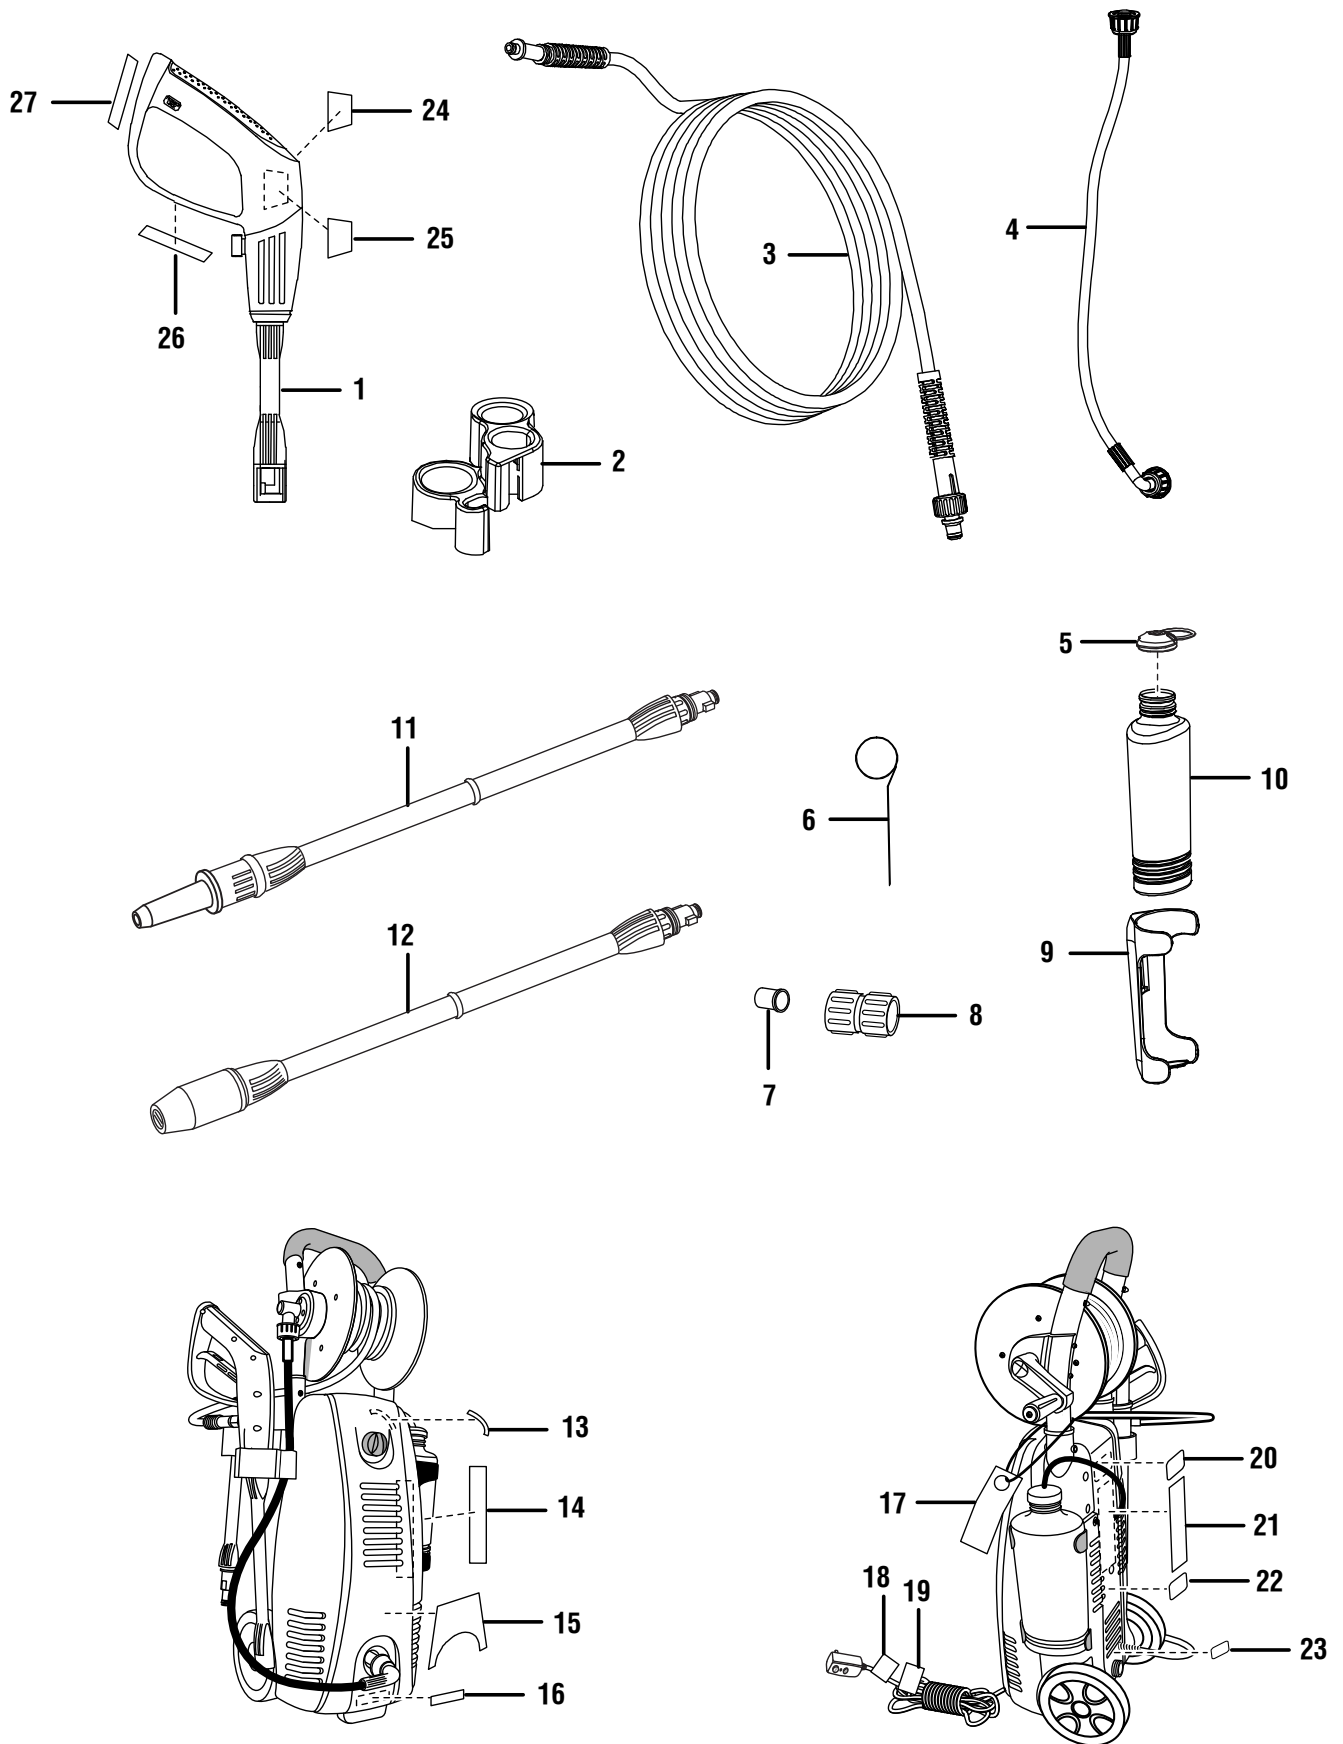

BLACK MAX PRESSURE WASHER – BM151333

BLACK MAX PRESSURE WASHER – BM151333

The model number will be found on a label attached to the engine plate. Always mention the model number in all correspondence regarding your **PRESSURE WASHER** or when ordering replacement parts.

KEY PART NO. NUMBER	DESCRIPTION	QTY.	KEY PART NO. NUMBER	DESCRIPTION	QTY.		
1	308760024	Trigger Handle	1	16	940780047	Hose Outlet Label	1
2	308494039	Wand and Trigger Storage Bracket	1	17	940971066	Hang Tag.....	1
3	308835033	High Pressure Hose.....	1	18	940604004	CA Proposition 65 Label.....	1
4	308907010	High Pressure Extension Hose	1	19	940324013	Danger Cord Wrap.....	1
5	310720029	Tank Cap.....	1	20	940929001	Carry Handle Label	1
6	678775002	Nozzle Cleaning Tool	1	21	940707078	Danger Label	1
7	308103011	Water Inlet Filter.....	1	22	940678174	Data Label	1
8	310423003	Garden Hose Coupler.....	1	23	940928001	Hose Inlet Label.....	1
9	518792007	Detergent Tank Holder.....	1	24	940870006	Trigger Handle Logo Label	1
10	580875005	Detergent Tank (Inc. Key Nos. 5)	1	25	940324022	Trigger Handle Warning Label	1
11	308311010	Turbo Spray Wand	1	26	940779008	Trigger Handle Spec Label	1
12	308494043	Variable Fan Spray Wand	1	27	940654138	Trigger Handle Warning Label	1
13	940698014	On/Off Label	1	NOT SHOWN:			
14	940734081	Quick Start Label	1	988000101	Operator's Manual	1	
15	940705117	Logo Label.....	1