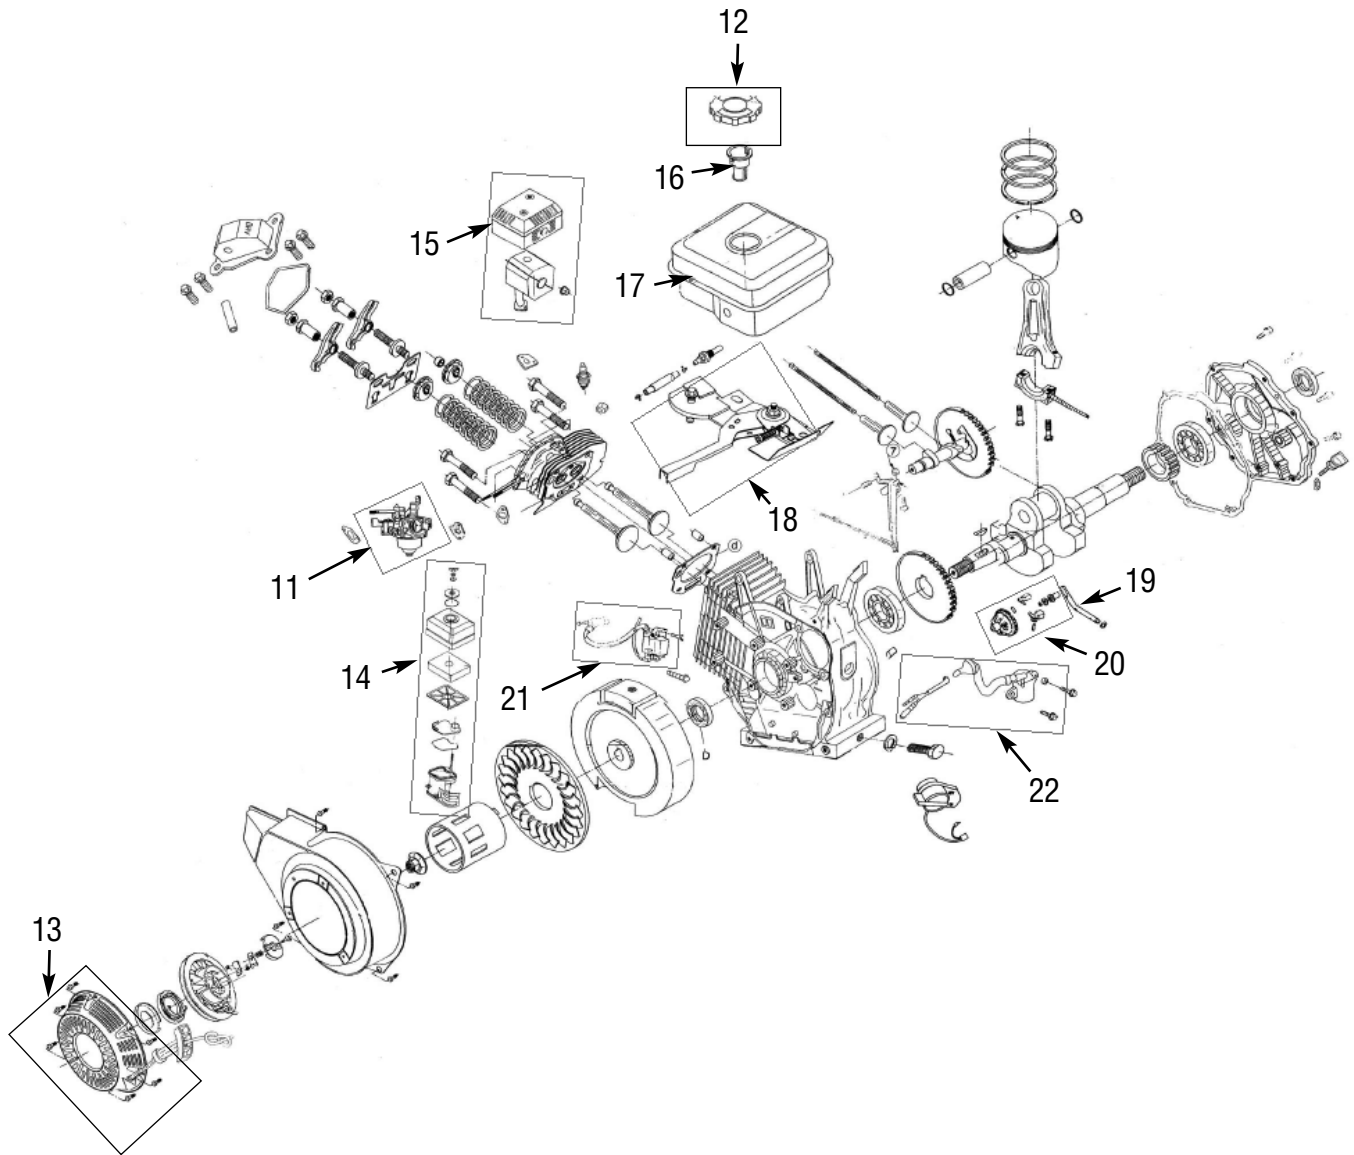

REPLACEMENT PARTS LIST - 870599 2700PSI GAS PRESSURE WASHER

REPLACEMENT PARTS:

Ref. No./ Description	Part No.
1. Spray Wand	691700
2. Spray Gun	691701
3. Pressure Hose Housing	691633
4. Pressure Nozzles (5)	691632
5. Detergent Tank Cap	691702
6. Gun Holder Kit	691703
7. Wheel Kit	691704
8. Leg Kit	691705
9. High Pressure Hose	691706
10. Chemical Tank Valve	691637

ENGINE PARTS LIST - 870599 2700PSI GAS PRESSURE WASHER

REPLACEMENT PARTS:

Ref. No./ Description	Part No.
11. Carburetor	691623
12. Fuel Tank Cap	691619
13. Pull Rope Assembly	691627
14. Air Cleaner Assembly	691617
15. Muffler Assembly	691618
16. Strainer-Fuel Tank	691620
17. Fuel Tank	691621
18. Governor Assembly	691624
19. Governor Arm	691625
20. Governor Balancer	691626
21. Ignition Coil	691628
22. Low Oil Sensor Assembly	691629

PUMP PARTS LIST - 870599 2700PSI GAS PRESSURE WASHER

REPLACEMENT PARTS:

Ref. No./ Description	Part No.
23. O Ring Kit	691707
24. Check Valve Kit	691708
25. Check Valve Spring Kit	691709
26. Check Valve Gasket Kit	691710
27. Check Valve Seat Kit	691711
28. O Ring Kit	691712
29. Inlet Water Connector	691713
30. Thermal Relief Valve Assembly	691714
31. O Ring	691715
32. Oil Fill Plug	691716
33. Oil Drain Plug	691717
34. Seal	691718