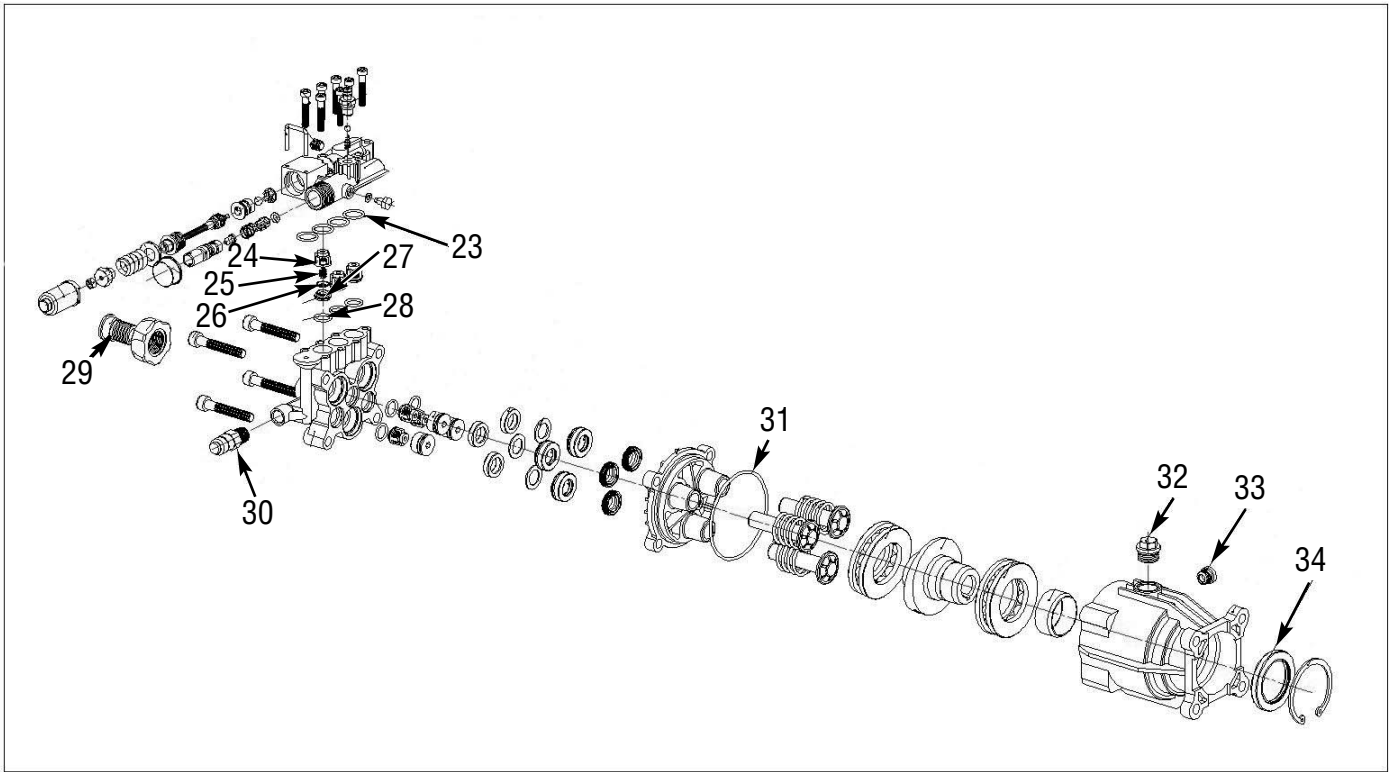

REPLACEMENT PARTS LIST - 870599 2700PSI GAS PRESSURE WASHER

REPLACEMENT PARTS:

Ref. No./ Description	Part No.
1. Spray Wand	691700
2. Spray Gun	691701
3. Pressure Hose Housing	691633
4. Pressure Nozzles (5)	691632
5. Detergent Tank Cap	691702
6. Gun Holder Kit	691703
7. Wheel Kit	691704
8. Leg Kit	691705
9. High Pressure Hose	691706
10. Chemical Tank Valve	691637

ENGINE PARTS LIST - 870599 2700PSI GAS PRESSURE WASHER

REPLACEMENT PARTS:

Ref. No./ Description	Part No.
11. Carburetor	691623
12. Fuel Tank Cap	691619
13. Pull Rope Assembly	691627
14. Air Cleaner Assembly	691617
15. Muffler Assembly	691618
16. Strainer-Fuel Tank	691620
17. Fuel Tank	691621
18. Governor Assembly	691624
19. Governor Arm	691625
20. Governor Balancer	691626
21. Ignition Coil	691628
22. Low Oil Sensor Assembly	691629

PUMP PARTS LIST - 870599 2700PSI GAS PRESSURE WASHER

REPLACEMENT PARTS:

Ref. No./ Description	Part No.
23. O Ring Kit	691707
24. Check Valve Kit	691708
25. Check Valve Spring Kit	691709
26. Check Valve Gasket Kit	691710
27. Check Valve Seat Kit	691711
28. O Ring Kit	691712
29. Inlet Water Connector	691713
30. Thermal Relief Valve Assembly	691714
31. O Ring	691715
32. Oil Fill Plug	691716
33. Oil Drain Plug	691717
34. Seal	691718