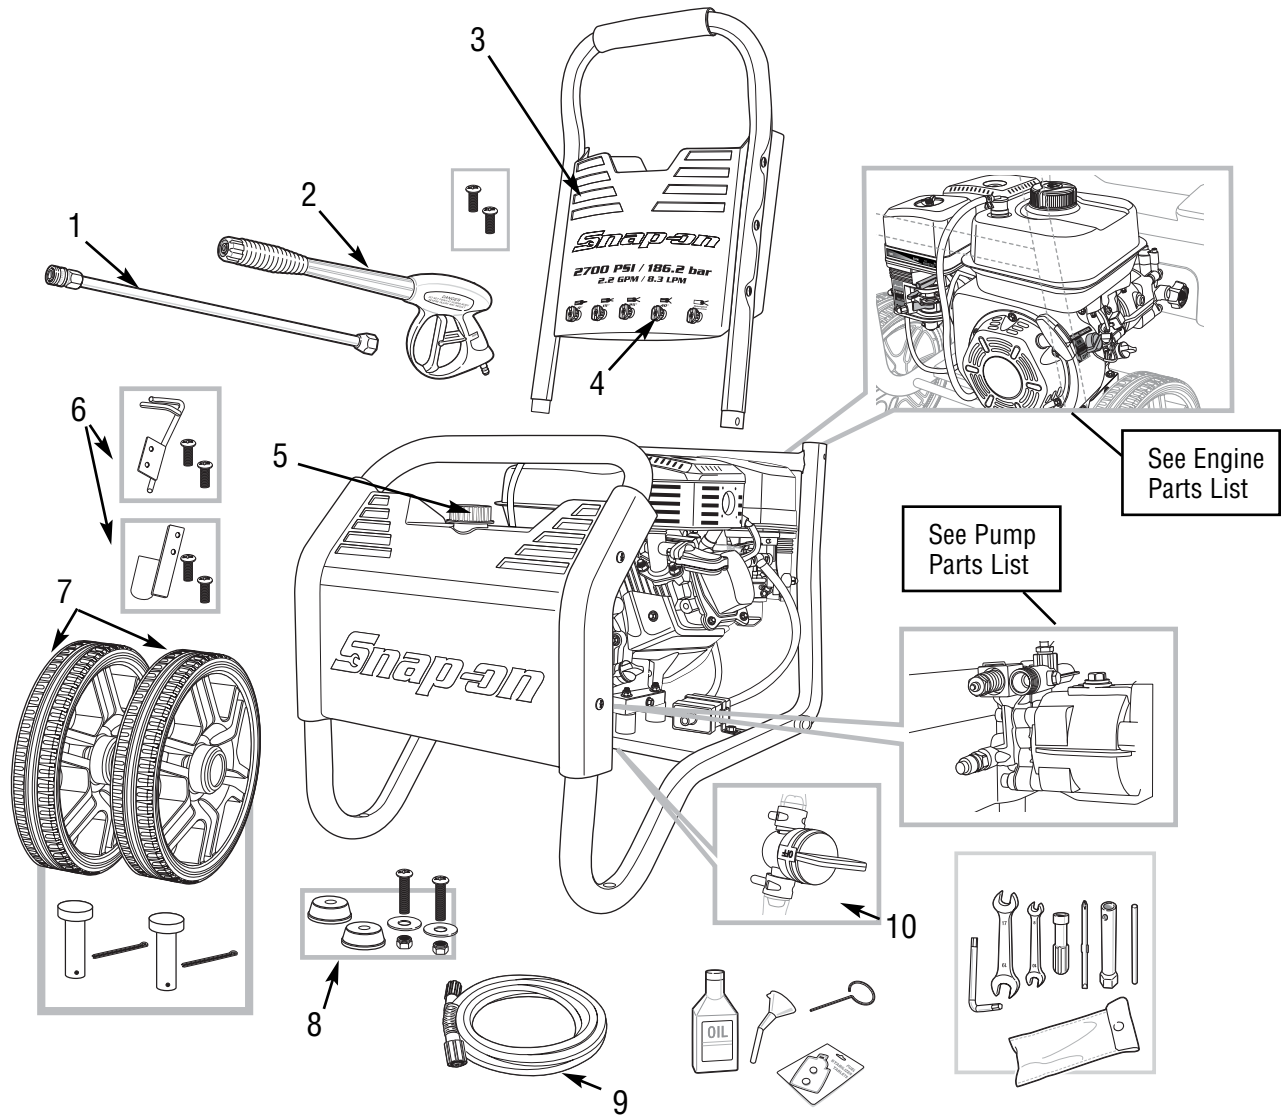

REPLACEMENT PARTS LIST - 870599 2700PSI GAS PRESSURE WASHER

REPLACEMENT PARTS:

Ref. No./ Description	Part No.
1. Spray Wand	691700
2. Spray Gun	691701
3. Pressure Hose Housing	691633
4. Pressure Nozzles (5)	691632
5. Detergent Tank Cap	691702
6. Gun Holder Kit	691703
7. Wheel Kit	691704
8. Leg Kit	691705
9. High Pressure Hose	691706
10. Chemical Tank Valve	691637

ENGINE PARTS LIST - 870599 2700PSI GAS PRESSURE WASHER

REPLACEMENT PARTS:

Ref. No./ Description	Part No.
11. Carburetor	691623
12. Fuel Tank Cap	691619
13. Pull Rope Assembly	691627
14. Air Cleaner Assembly	691617
15. Muffler Assembly	691618
16. Strainer-Fuel Tank	691620
17. Fuel Tank	691621
18. Governor Assembly	691624
19. Governor Arm	691625
20. Governor Balancer	691626
21. Ignition Coil	691628
22. Low Oil Sensor Assembly	691629

PUMP PARTS LIST - 870599 2700PSI GAS PRESSURE WASHER

REPLACEMENT PARTS:

Ref. No./ Description	Part No.
23. O Ring Kit	691707
24. Check Valve Kit	691708
25. Check Valve Spring Kit	691709
26. Check Valve Gasket Kit	691710
27. Check Valve Seat Kit	691711
28. O Ring Kit	691712
29. Inlet Water Connector	691713
30. Thermal Relief Valve Assembly	691714
31. O Ring	691715
32. Oil Fill Plug	691716
33. Oil Drain Plug	691717
34. Seal	691718