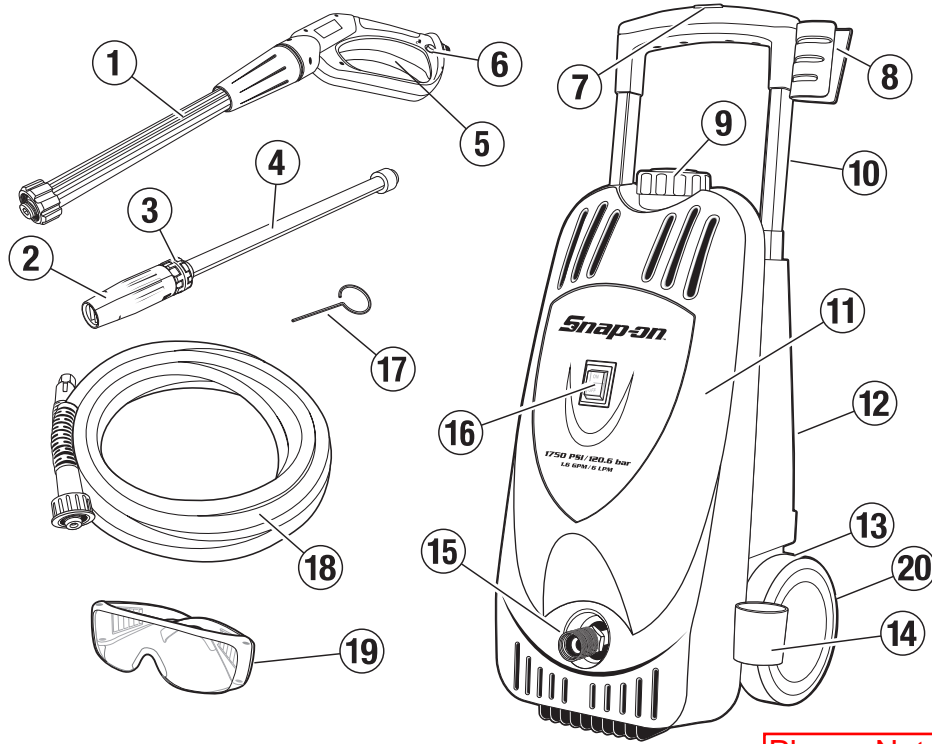

FUNCTIONAL DESCRIPTION - 870366

Please Note Serial Number Breaks

PRESSURE WASHER FEATURES:

1. Gun	a. If serial# 0908001200 or lower, use 691606 b. If serial# 0908001201 or higher, use 691685
2. Adjustable Nozzle	
3. Pressure Adjust Collar	
4. Wand	691607
5. Trigger	
6. Trigger Safety Lock	
7. Handle Release Button	
8. Gun Holder (Top)	
9. Detergent Tank Lid	691609
10. Retractable Handle	
11. Pressure Washer	
12. GFCI Power Cord (not shown)	
13. High Pressure Outlet (not shown)	
14. Gun Holder (Bottom)	
15. Garden Hose Coupling/Water Inlet	a. If serial# 0908001200 or lower, use 691608 b. If serial# 0908001201 or higher, use 691686
16. On/Off Switch	691611
17. Nozzle Cleaning Needle	
18. Pressure Hose	a. If serial# 0908001200 or lower, use 691605 b. If serial# 0908001201 or higher, use 691684
19. Safety Glasses	833301
20. Wheel Assembly	691610