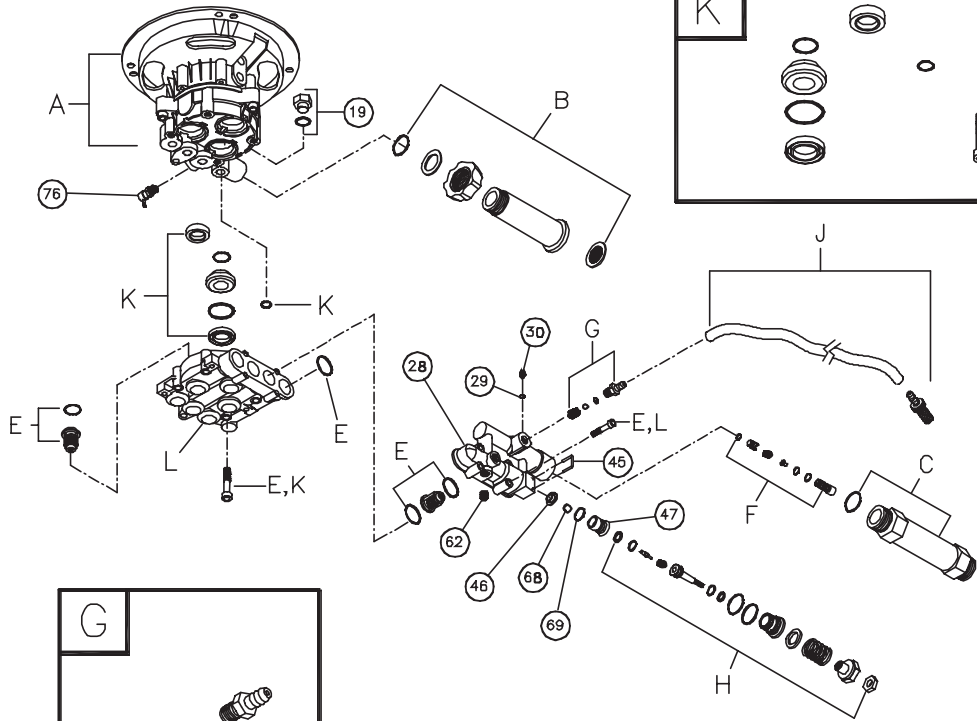

1800 PSI Pressure Washer Parts & Diagrams

Model 01811-0

1800 PSI Pressure Washer

EXPLODED VIEW - MAIN UNIT

PARTS LIST - MAIN UNIT

Item	Part #	Description
1	GB3330GS	HANDLE
2	B2516GS	CAP,Vinyl
4	GB3307GS	BASE
5	B3085GS	CARRIAGE BOLT, 1/4"-20 x 1 1/2"
6	81895GS	CAP, Plug
7	30809GS	GROMMET, Chemical Hose
8	191695GS	DECALS/BILLBOARD
9	21206GS	TIRE, 2" x 8" Black Mag
10	190146GS	PUSHNUT, 1/2"
11	49808GS	WASHER, M12 Flat
12	191413GS	VIBE MOUNT, with Washer
13	57821GS	HHCS, M8
14	A2013GS	SHCS, M8 - 1.25 x 70mm
15	52858GS	NUT, M8
16	190750GS	SHCS, M8 -1.25 x 50mm
17	194298GS	VALVE, Thermal Relief
18	23139GS	KEY
19	B1797GS	FASTENER, Clip
20	B2791GS	COVER, Hinge
21	194216GS	PUMP
22	B2790GS	CAP, End
23	B4224GS	SCREEN, Gun Inlet
24	97837GS	O-RING
25	B2071GS	NUT, 1/4"-20 Locking Flange
26	BB3061BGS	OIL, Engine
27	191689GS	MANUAL
29	190249GS	HOSE, 1/4" x 25'
30	B1862BGS	GUN
31	188792GS	WAND, Adjustable Nozzle
32	191922GS	TAG, Nozzle Instructions
33	21761GS	KIT, O-Ring Maintenance
34	187952GS	DECAL, Cool Down
35	B2335GS	TURBO
36	52858GS	NUT, M8
37	188194GS	BLIND RIVET
900	§	ENGINE

§ - Contact Engine Manufacturer

EXPLODED VIEW - PUMP

PARTS LIST - PUMP

Item	Part #	Description
19	190571GS	CAP, Oil
28	190627GS	MANIFOLD
29	190575GS	O-RING, 4 X 2
30	190576GS	SCREW
45	190578GS	PIN
46	190629GS	VALVE, Seat Plate, Plastic
47	190630GS	VALVE, Seat, Plastic
62	190581GS	CAP, 1/8
68	190582GS	BALL, 7mm SS
69	190584GS	O-RING, 9.25 x 1.78
76	194298GS	THERMAL RELIEF
A	NSP	ASSY, CASE, PISTON
B	190632GS	KIT, WATER INLET, ALUM
C	190634GS	KIT, OUTLET, ALUM
E	190591GS	KIT, CHECK VALVES
F	190592GS	KIT, INLET CHECK
G	190593GS	KIT, CHEMICAL INJECTION
H	190628GS	KIT, UNLOADER STEM
J	189971GS	KIT, CHEMICAL HOSE
K	190636GS	KIT, SEAL SET
L	NSP	KIT, HEAD ALUM

Items Not Illustrated

190586GS	OIL BOTTLE
B2384GS	FILTER, Inlet
I86452GS	FILTER, Inlet, Bag of 10

NOTE: Item letters B - K are service kits and include all parts shown within the box.