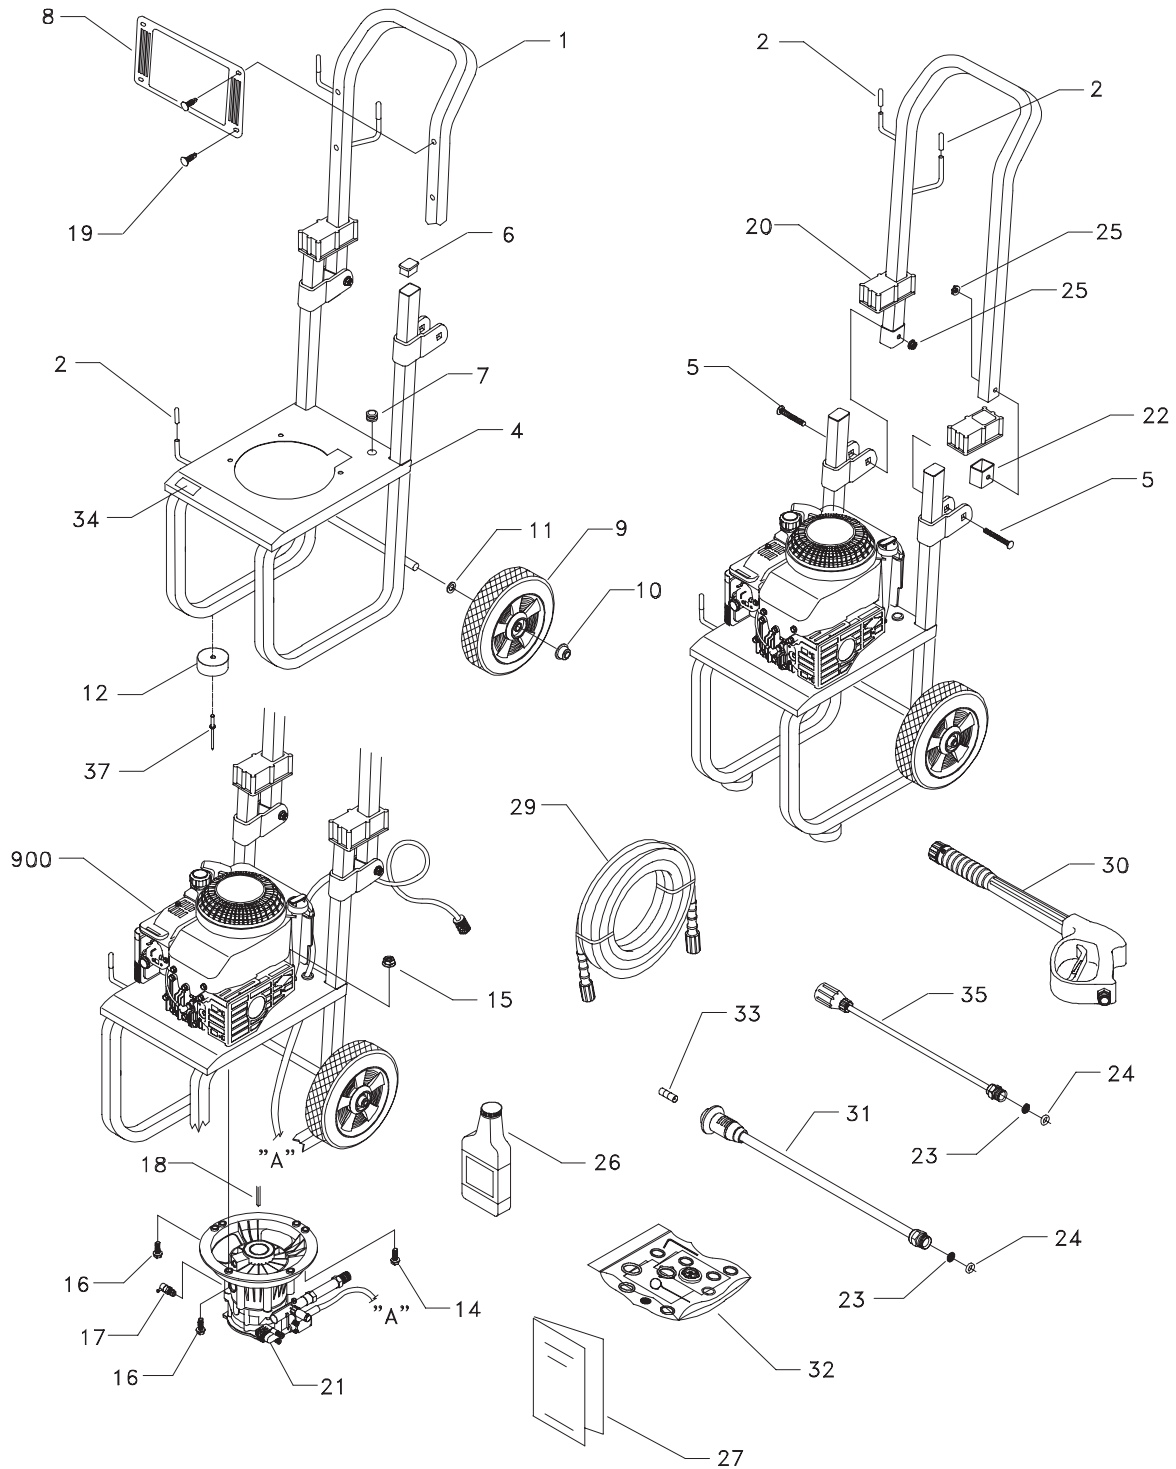

1800 PSI Pressure Washer Parts & Diagrams

Model 01811-0

1800 PSI Pressure Washer

EXPLODED VIEW - MAIN UNIT

PARTS LIST - MAIN UNIT

Item	Part #	Description
1	GB3330GS	HANDLE
2	B2516GS	CAP,Vinyl
4	GB3307GS	BASE
5	B3085GS	CARRIAGE BOLT, 1/4"-20 x 1 1/2"
6	81895GS	CAP, Plug
7	30809GS	GROMMET, Chemical Hose
8	191695GS	DECALS/BILLBOARD
9	21206GS	TIRE, 2" x 8" Black Mag
10	190146GS	PUSHNUT, 1/2"
11	49808GS	WASHER, M12 Flat
12	191413GS	VIBE MOUNT, with Washer
13	57821GS	HHCS, M8
14	A2013GS	SHCS, M8 - 1.25 x 70mm
15	52858GS	NUT, M8
16	190750GS	SHCS, M8 -1.25 x 50mm
17	194298GS	VALVE, Thermal Relief
18	23139GS	KEY
19	B1797GS	FASTENER, Clip
20	B2791GS	COVER, Hinge
21	194216GS	PUMP
22	B2790GS	CAP, End
23	B4224GS	SCREEN, Gun Inlet
24	97837GS	O-RING
25	B2071GS	NUT, 1/4"-20 Locking Flange
26	BB3061BGS	OIL, Engine
27	191689GS	MANUAL
29	190249GS	HOSE, 1/4" x 25'
30	B1862BGS	GUN
31	188792GS	WAND, Adjustable Nozzle
32	191922GS	TAG, Nozzle Instructions
33	21761GS	KIT, O-Ring Maintenance
34	187952GS	DECAL, Cool Down
35	B2335GS	TURBO
36	52858GS	NUT, M8
37	188194GS	BLIND RIVET
900	§	ENGINE

§ - Contact Engine Manufacturer

EXPLODED VIEW - PUMP

PARTS LIST - PUMP

Item	Part #	Description
19	190571GS	CAP, Oil
28	190627GS	MANIFOLD
29	190575GS	O-RING, 4 X 2
30	190576GS	SCREW
45	190578GS	PIN
46	190629GS	VALVE, Seat Plate, Plastic
47	190630GS	VALVE, Seat, Plastic
62	190581GS	CAP, 1/8
68	190582GS	BALL, 7mm SS
69	190584GS	O-RING, 9.25 x 1.78
76	194298GS	THERMAL RELIEF
A	NSP	ASSY, CASE, PISTON
B	190632GS	KIT, WATER INLET, ALUM
C	190634GS	KIT, OUTLET, ALUM
E	190591GS	KIT, CHECK VALVES
F	190592GS	KIT, INLET CHECK
G	190593GS	KIT, CHEMICAL INJECTION
H	190628GS	KIT, UNLOADER STEM
J	189971GS	KIT, CHEMICAL HOSE
K	190636GS	KIT, SEAL SET
L	NSP	KIT, HEAD ALUM

Items Not Illustrated

190586GS	OIL BOTTLE
B2384GS	FILTER, Inlet
I86452GS	FILTER, Inlet, Bag of 10

NOTE: Item letters B - K are service kits and include all parts shown within the box.