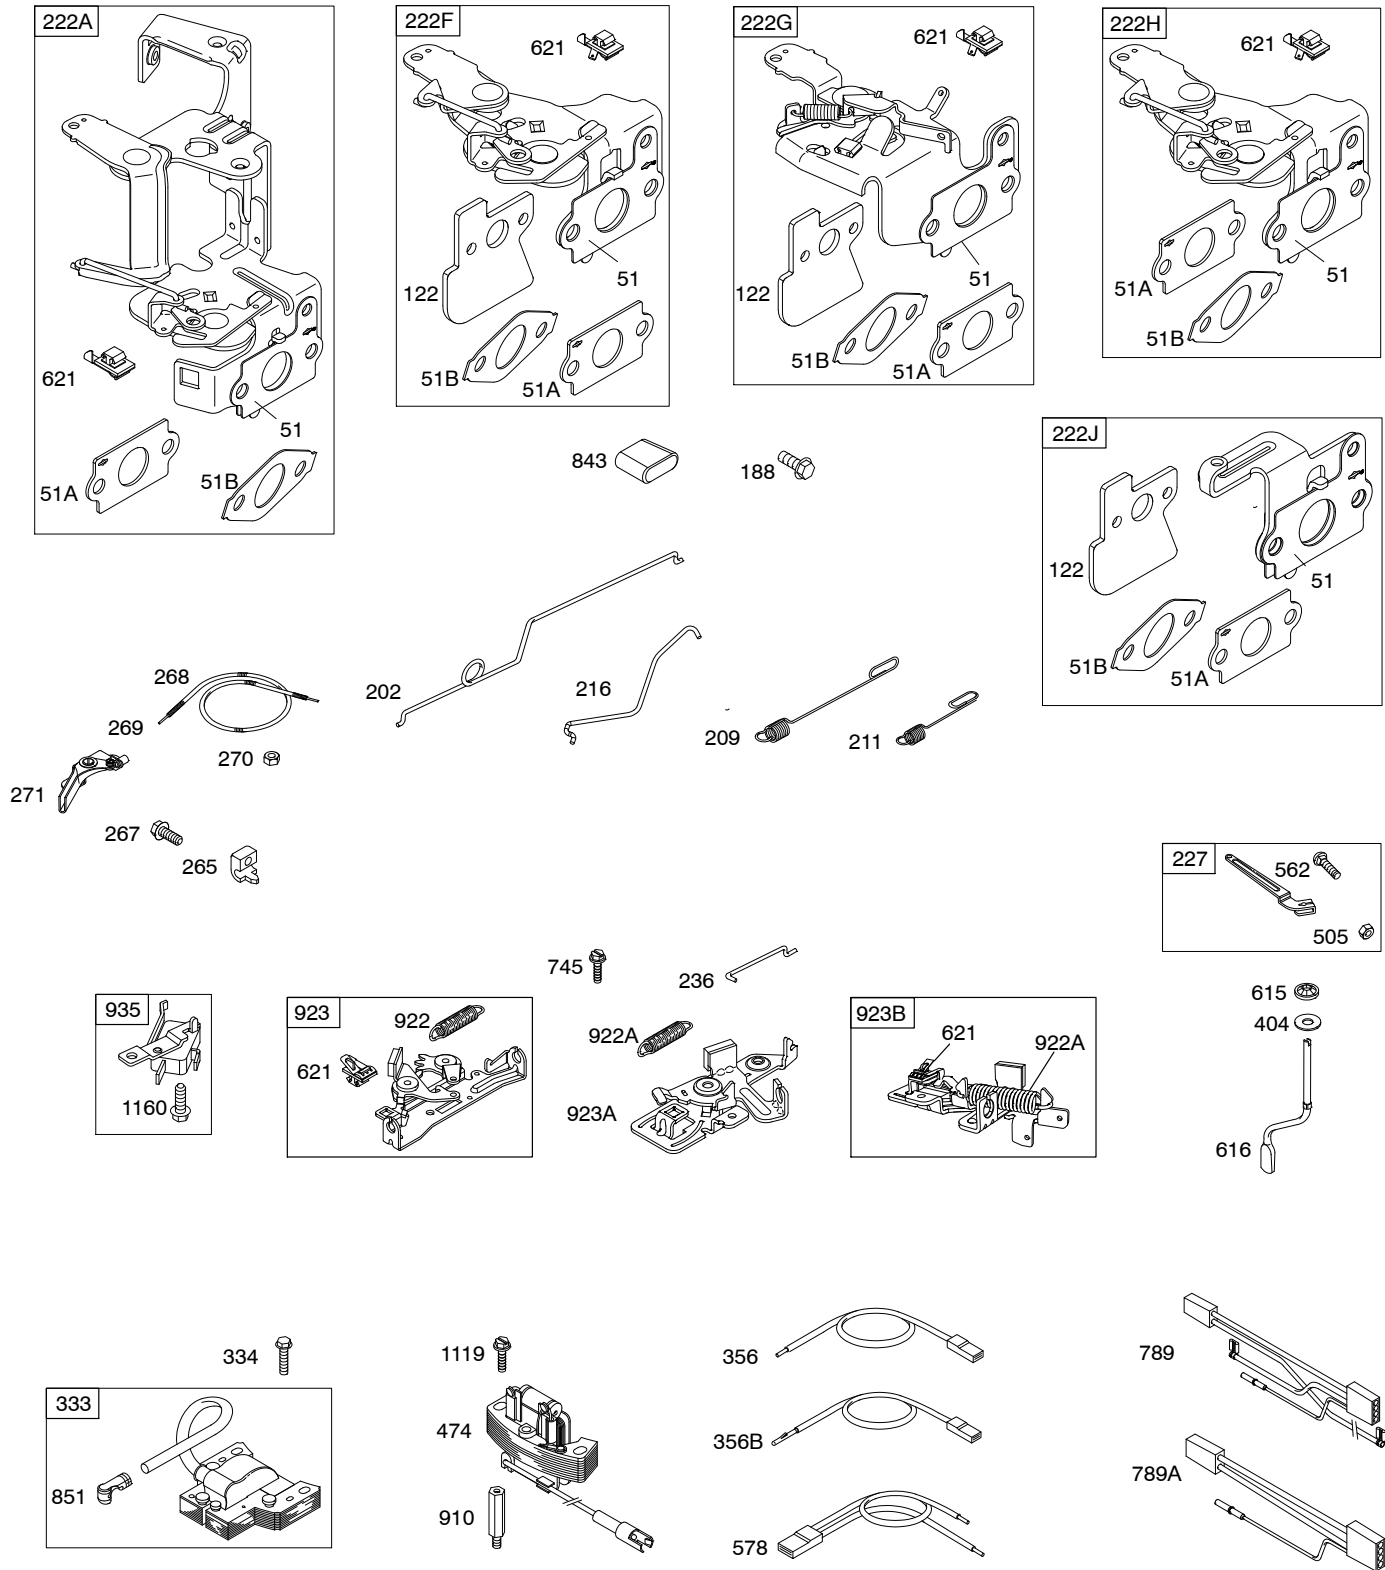

Illustrations cover a range of engines. Parts shown without corresponding text may not be used on your specific engine.
3775-5 Assemblies include all parts shown in frames. **07/28/2008**