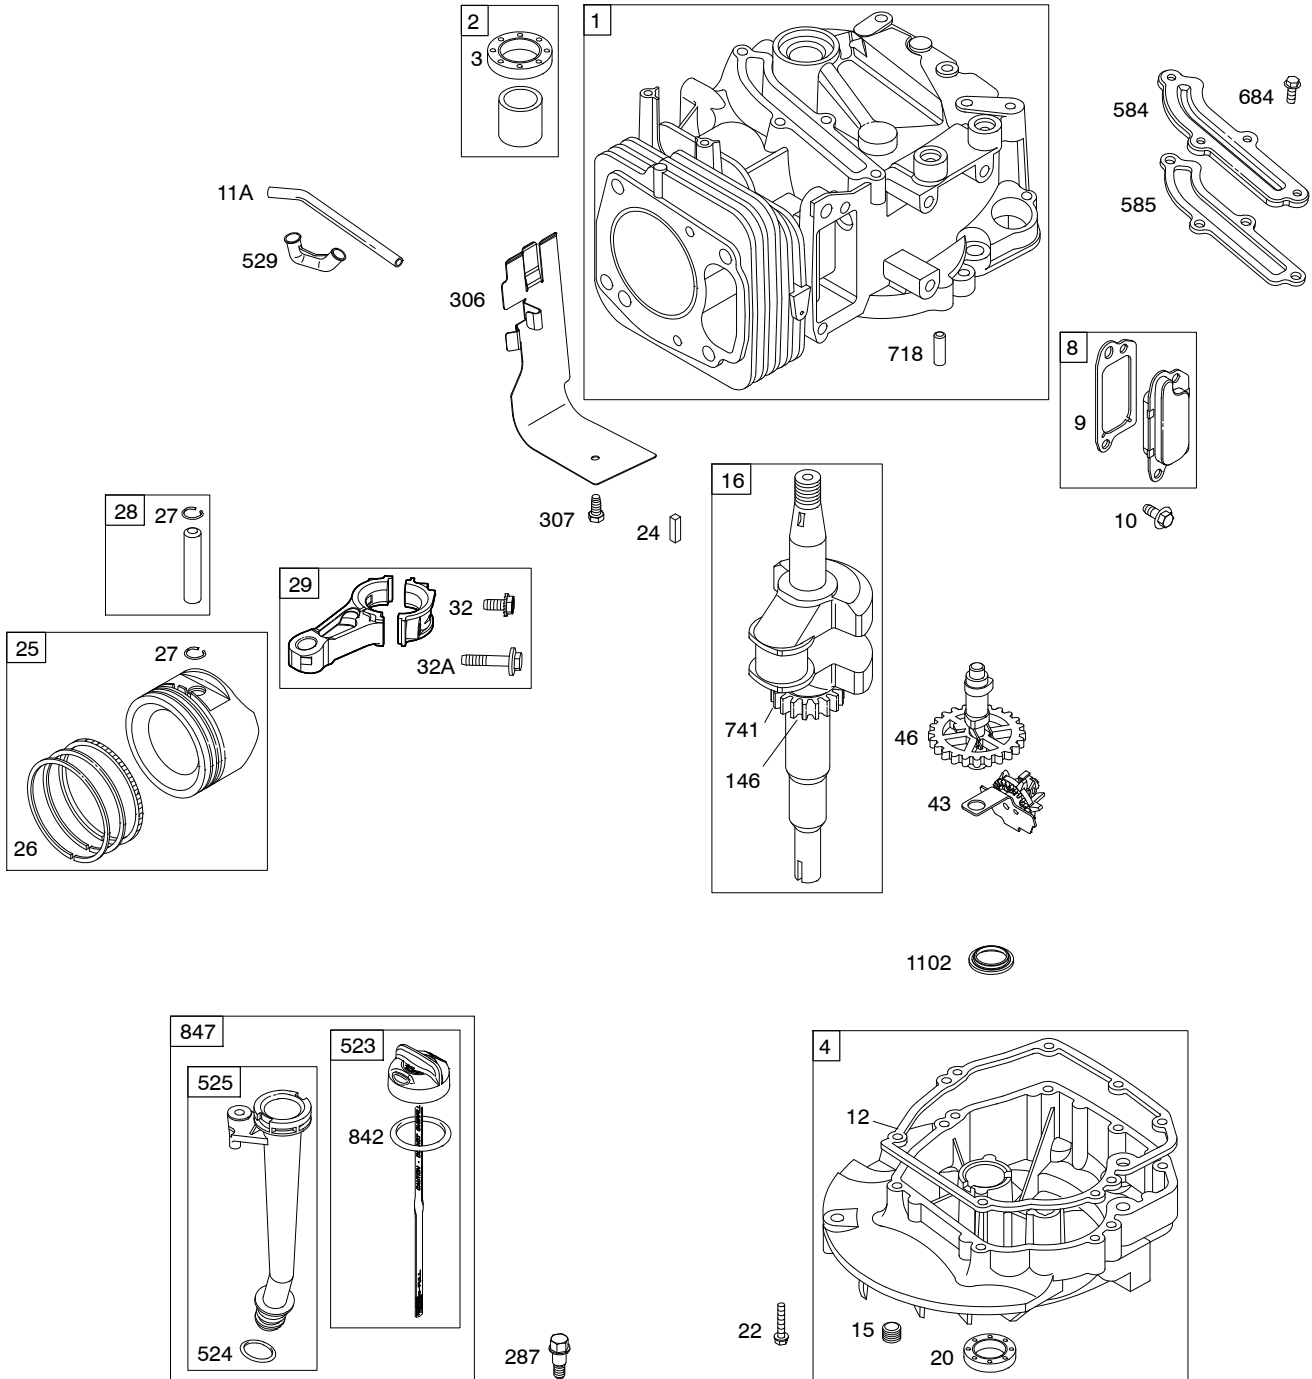

12S500

Illustrated Parts List

Model Series

12S500

TYPE NUMBERS
0005 through 3856.

TABLE OF CONTENTS

Air Cleaner	6
Blower Housing/Shrouds	7
Camshaft	2
Carburetor	4
Controls	5
Crankshaft	2
Cylinder	2
Cylinder Head	3
Electric Starter	7
Engine Sump	2
Exhaust System	6
Flywheel	7
Flywheel Brake	5
Fuel Supply	4
Governor Spring	5
Ignition	5
Kits/Gaskets Sets	8
Lubrication	2
Piston Group	2
Rewind Starter	7

12S500

1319 WARNING LABEL

REQUIRED when replacing parts with warning labels affixed.

1019 LABEL KIT

Illustrations cover a range of engines. Parts shown without corresponding text may not be used on your specific engine.
 3775-2 Assemblies include all parts shown in frames. 07/28/2008