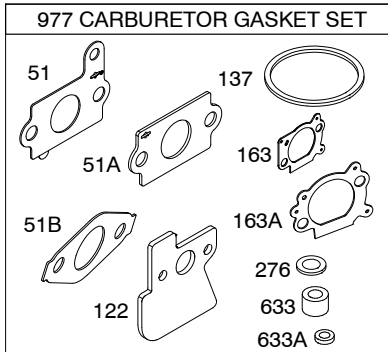

12S500

Illustrated Parts List

Model Series

12S500

TYPE NUMBERS
0005 through 3856.

TABLE OF CONTENTS

Air Cleaner	6
Blower Housing/Shrouds	7
Camshaft	2
Carburetor	4
Controls	5
Crankshaft	2
Cylinder	2
Cylinder Head	3
Electric Starter	7
Engine Sump	2
Exhaust System	6
Flywheel	7
Flywheel Brake	5
Fuel Supply	4
Governor Spring	5
Ignition	5
Kits/Gaskets Sets	8
Lubrication	2
Piston Group	2
Rewind Starter	7

Illustrations cover a range of engines. Parts shown without corresponding text may not be used on your specific engine.
3775-5 Assemblies include all parts shown in frames. **07/28/2008**

12S500

Illustrations cover a range of engines. Parts shown without corresponding text may not be used on your specific engine.
 3775-6 Assemblies include all parts shown in frames. 07/28/2008

1036 EMISSIONS LABEL

Illustrations cover a range of engines. Parts shown without corresponding text may not be used on your specific engine. 3775-7 Assemblies include all parts shown in frames. 07/28/2008