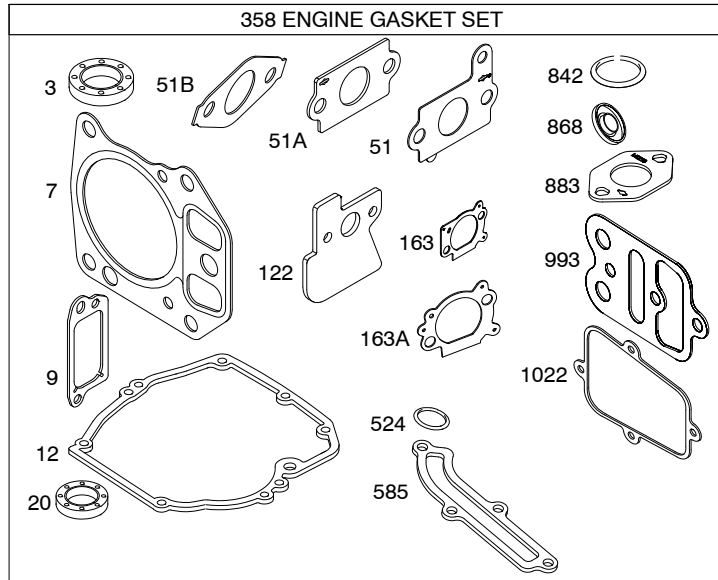

12S500

Illustrated Parts List

Model Series

12S500

TYPE NUMBERS
0005 through 3856.

TABLE OF CONTENTS

Air Cleaner	6
Blower Housing/Shrouds	7
Camshaft	2
Carburetor	4
Controls	5
Crankshaft	2
Cylinder	2
Cylinder Head	3
Electric Starter	7
Engine Sump	2
Exhaust System	6
Flywheel	7
Flywheel Brake	5
Fuel Supply	4
Governor Spring	5
Ignition	5
Kits/Gaskets Sets	8
Lubrication	2
Piston Group	2
Rewind Starter	7

Illustrations cover a range of engines. Parts shown without corresponding text may not be used on your specific engine.
3775-5 Assemblies include all parts shown in frames. **07/28/2008**

12S500

Illustrations cover a range of engines. Parts shown without corresponding text may not be used on your specific engine.
 3775-6 Assemblies include all parts shown in frames. 07/28/2008

1036 EMISSIONS LABEL

Illustrations cover a range of engines. Parts shown without corresponding text may not be used on your specific engine. 3775-7 Assemblies include all parts shown in frames. 07/28/2008