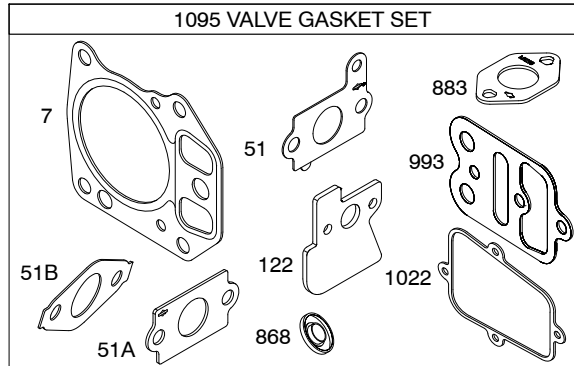

12S500

Illustrated Parts List

Model Series

12S500

TYPE NUMBERS
0005 through 3856.

TABLE OF CONTENTS

Air Cleaner	6
Blower Housing/Shrouds	7
Camshaft	2
Carburetor	4
Controls	5
Crankshaft	2
Cylinder	2
Cylinder Head	3
Electric Starter	7
Engine Sump	2
Exhaust System	6
Flywheel	7
Flywheel Brake	5
Fuel Supply	4
Governor Spring	5
Ignition	5
Kits/Gaskets Sets	8
Lubrication	2
Piston Group	2
Rewind Starter	7

Illustrations cover a range of engines. Parts shown without corresponding text may not be used on your specific engine.
3775-5 Assemblies include all parts shown in frames. **07/28/2008**

12S500

Illustrations cover a range of engines. Parts shown without corresponding text may not be used on your specific engine.
 3775-6 Assemblies include all parts shown in frames. 07/28/2008

1036 EMISSIONS LABEL

Illustrations cover a range of engines. Parts shown without corresponding text may not be used on your specific engine. 3775-7 Assemblies include all parts shown in frames. 07/28/2008