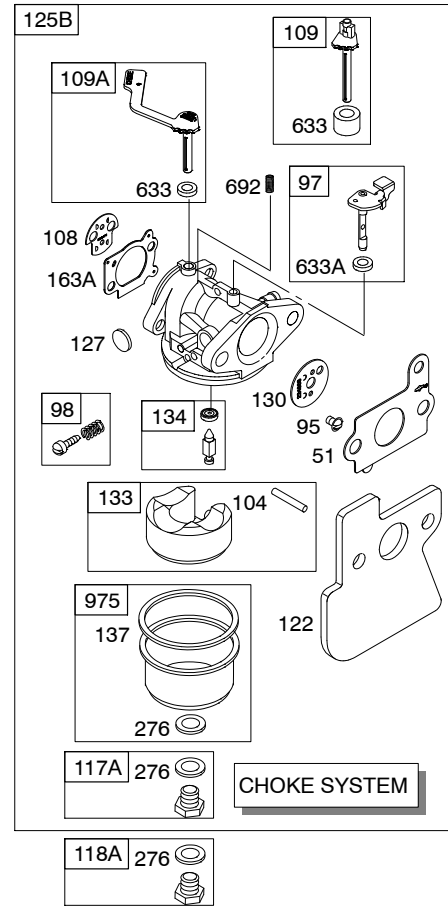

12S500

Illustrations cover a range of engines. Parts shown without corresponding text may not be used on your specific engine.
3775-4 Assemblies include all parts shown in frames. 07/28/2008