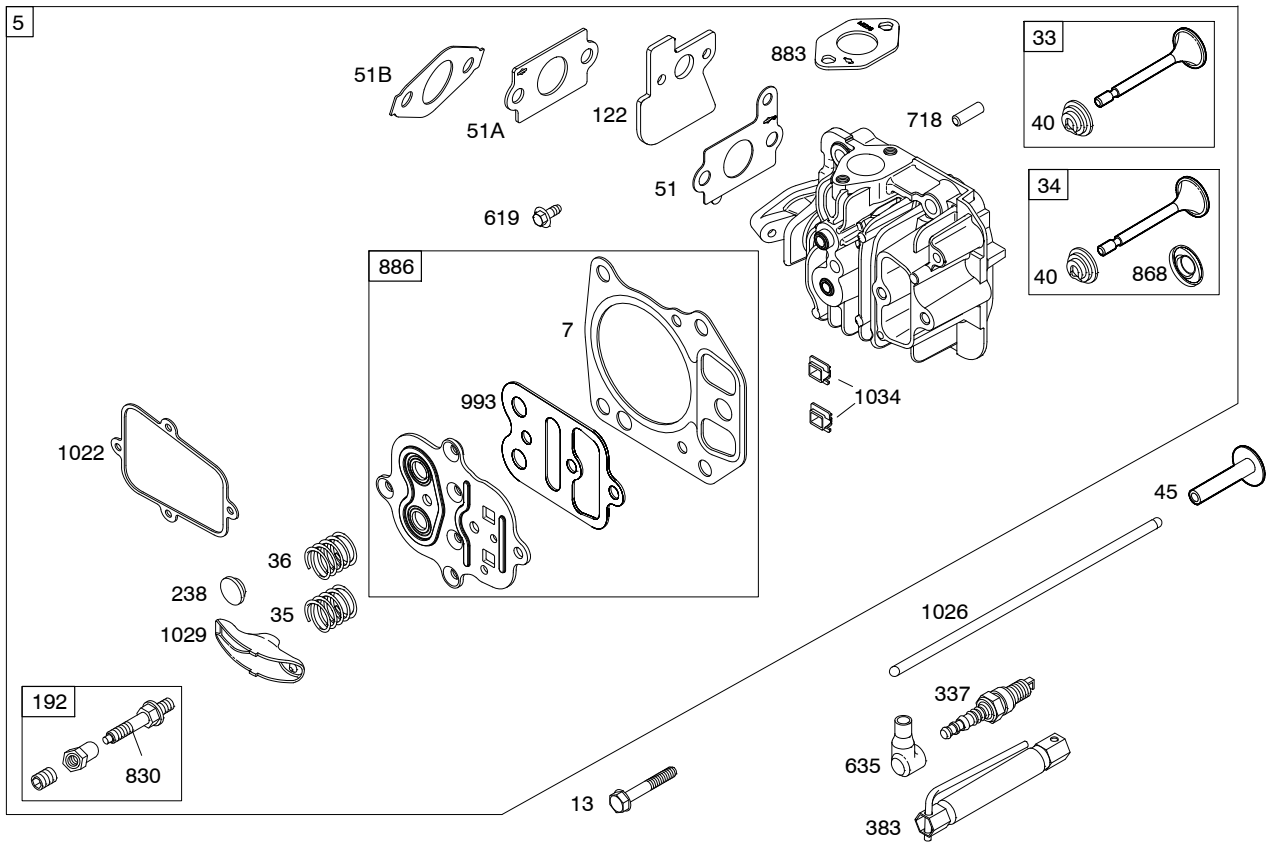

12S500

Illustrated Parts List

Model Series

12S500

TYPE NUMBERS
0005 through 3856.

TABLE OF CONTENTS

Air Cleaner	6
Blower Housing/Shrouds	7
Camshaft	2
Carburetor	4
Controls	5
Crankshaft	2
Cylinder	2
Cylinder Head	3
Electric Starter	7
Engine Sump	2
Exhaust System	6
Flywheel	7
Flywheel Brake	5
Fuel Supply	4
Governor Spring	5
Ignition	5
Kits/Gaskets Sets	8
Lubrication	2
Piston Group	2
Rewind Starter	7

12S500

1319 WARNING LABEL

REQUIRED when replacing parts with warning labels affixed.

1019 LABEL KIT

Illustrations cover a range of engines. Parts shown without corresponding text may not be used on your specific engine.
 3775-2 Assemblies include all parts shown in frames. 07/28/2008