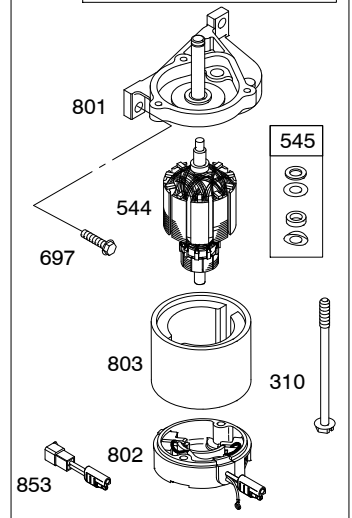

Illustrations cover a range of engines. Parts shown without corresponding text may not be used on your specific engine. 3775-7 Assemblies include all parts shown in frames. 07/28/2008