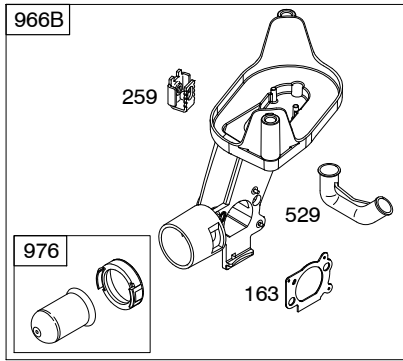

12S500

Illustrations cover a range of engines. Parts shown without corresponding text may not be used on your specific engine.
3775-6 Assemblies include all parts shown in frames. 07/28/2008