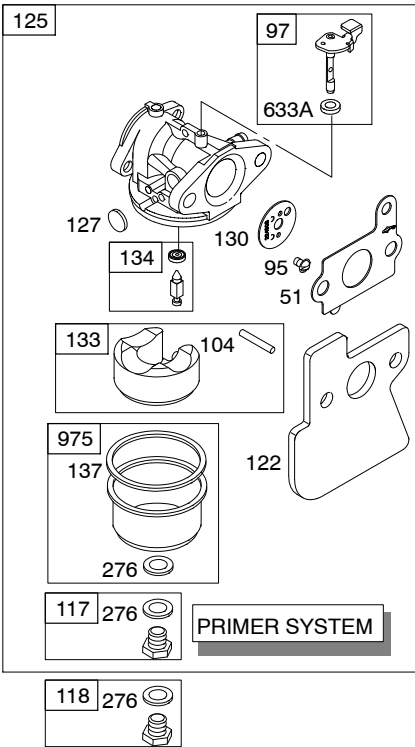

12S500

Illustrations cover a range of engines. Parts shown without corresponding text may not be used on your specific engine.
3775-4 Assemblies include all parts shown in frames. 07/28/2008