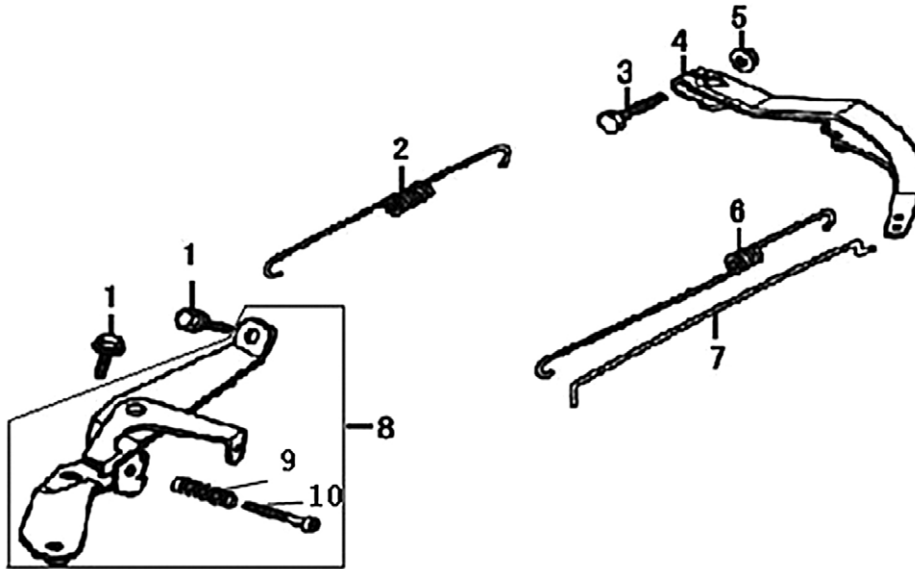

Rocker and Camshaft

ITEM	PART NO.	QTY.	DESCRIPTION
1	OJ88870120	2	ARM, ROCKER
2	OJ88870119	2	SHAFT, VALVE ROCKER
3	OK10430117	4	LOCKER
4	OJ88870121	2	ROD, PUSH
5	OJ35220122	2	LIFTER, VALVE
6	OJ35230114	2	ROTATOR, VALVE
7	OJ35220118	2	RETAINER, VALVE SPRING
8	OJ35220117	2	SPRING, VALVE
9	OJ35220119	1	SEAL, GUIDE
10	OJ35230140	1	VALVE SET
11	OJ47870133	1	CAMSHAFT ASSY.

Shrouds

ITEM	PART NO.	QTY.	DESCRIPTION
1	0G84420241	2	BOLT, FLANGE
2	0J47870113	1	SHROUD COMP
3	0K40510113	1	PLATE, SIDE
4	0J35220156	1	BOLT, FLANGE
5	0J35220172	1	CLIP, CABLE

## Carburetor

ITEM	PART NO.	QTY.	DESCRIPTION
1	0J35220128	1	GASKET, INSULATOR
2	0J35220130	1	INSULATOR, CARBURETOR
3	0J35220127	1	GASKET, CARBURETOR
4	0J35220129	1	GASKET, AIR CLEANER
5	0K10430120	1	CARBURETOR
6	0K40510114	1	LEVER ASSY, CHOKE

## Control

ITEM	PART NO.	QTY.	DESCRIPTION
1	0J35220157	2	BOLT, FLANGE
2	0J35220136	1	SPRING, GOVERNOR
3	0G84420197	1	BOLT, QUADRATE HEAD
4	0J35220138	1	ARM, GOVERNOR
5	0G84420272	1	NUT, FLANGE
6	0J35220137	1	SPRING, THROTTLE RETURN
7	0H95590116	1	ROD, GOVERNOR
8	0J47870149	1	CONTROL ASSY.
9	0J47870150	1	SPRING
10	0J35250132	1	SCREW, 5x35