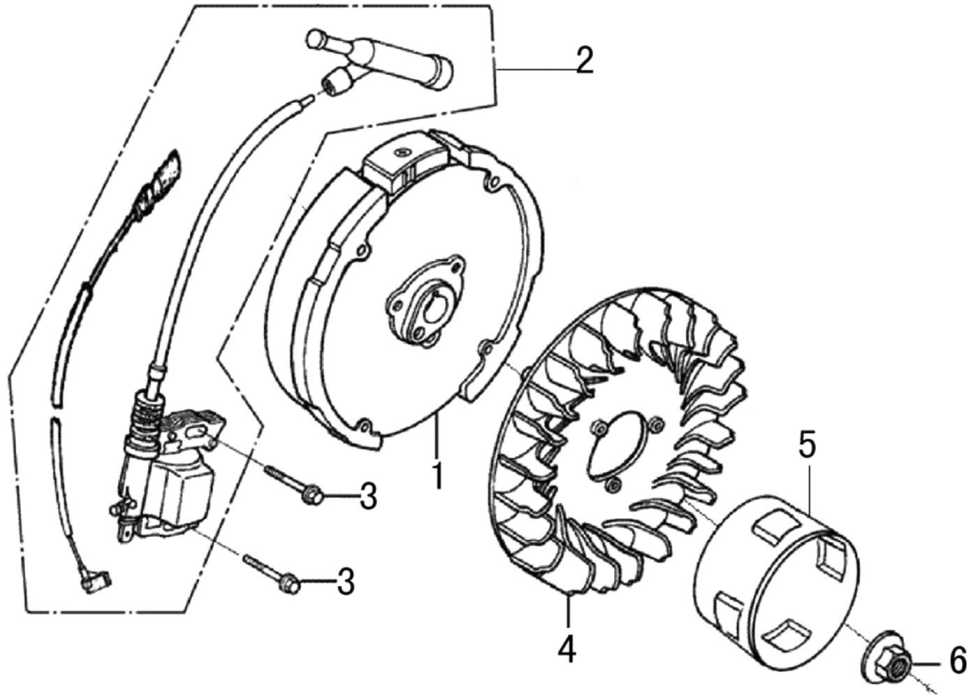

Flywheel

ITEM	PART NO.	QTY.	DESCRIPTION
1	0H95610115	1	FLYWHEEL
2	0J35220153	1	COIL ASSY., IGNITION
3	0G84420268	2	BOLT, FLANGE
4	0J35230117	1	FAN, COOLING
5	0K10430121	1	PULLEY, STARTER
6	0J35220162	1	NUT, SPECIAL