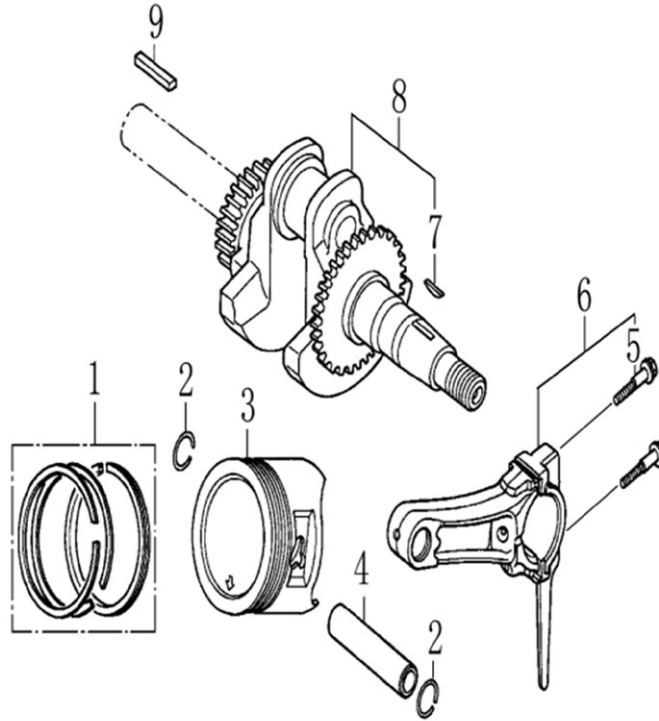

[www.generac.com](http://www.generac.com) or 1-888-436-3722

Cylinder Head

ITEM	PART NO.	QTY.	DESCRIPTION
1	0J88870101	1	HEAD, CYLINDER
2	0J35220159	2	BOLT, STUD, IN.
3	0J35220165	2	PIN, DOWEL
4	0K10430110	1	GASKET, CYLINDER HEAD
5	0G84420210	2	BOLT, STUD , EX.
6	0J00620106	1	PLUG, SPARK
7	0J35220158	4	BOLT, HEAD, FLANGED
8	0J88870103	1	GASKET, VALVE COVER
9	0J88870104	1	COVER, VALVE
10	0G84420217	4	BOLT, FLANGE
11	0J88870105	1	TUBE, BREATHER
12	0J88870107	1	GASKET, BREATHER CHAMBER
13	0J88870106	1	CAP, BREATHER CHAMBER
14	0J88870108	1	STRAINER, OIL

Crankcase Cover

ITEM	PART NO.	QTY.	DESCRIPTION
1	0J35230110	2	DIPSTICK/CAP ASSY.
2	0J35230136	6	BOLT, FLANGE
3	0J88870111	1	COVER, CRANK CASE
4	0J35220166	1	SEAL, OIL
5	0J35230139	1	BEARING, RADIAL BALL
6	0J35230138	2	PIN, DOWEL
7	0J88870112	1	GASKET, CASE COVER

## Crankshaft and Piston

ITEM	PART NO.	QTY.	DESCRIPTION
1	OK10430113	1	RING SET
2	OJ47870127	2	CIRCLIP, PISTON PIN
3	OK10430114	1	PISTON
4	OJ47870129	1	PIN, PISTON
5	OJ47870130	2	BOLT, CONNECTING ROD
6	OJ47870131	1	ROD ASSY., CONNECTING
7	OG84420119	1	KEY, WOODRUFF
8	OK10430115	1	CRANKSHAFT COMP
9	OJ88870117	1	KEY

Rocker and Camshaft

ITEM	PART NO.	QTY.	DESCRIPTION
1	OJ88870120	2	ARM, ROCKER
2	OJ88870119	2	SHAFT, VALVE ROCKER
3	OK10430117	4	LOCKER
4	OJ88870121	2	ROD, PUSH
5	OJ35220122	2	LIFTER, VALVE
6	OJ35230114	2	ROTATOR, VALVE
7	OJ35220118	2	RETAINER, VALVE SPRING
8	OJ35220117	2	SPRING, VALVE
9	OJ35220119	1	SEAL, GUIDE
10	OJ35230140	1	VALVE SET
11	OJ47870133	1	CAMSHAFT ASSY.