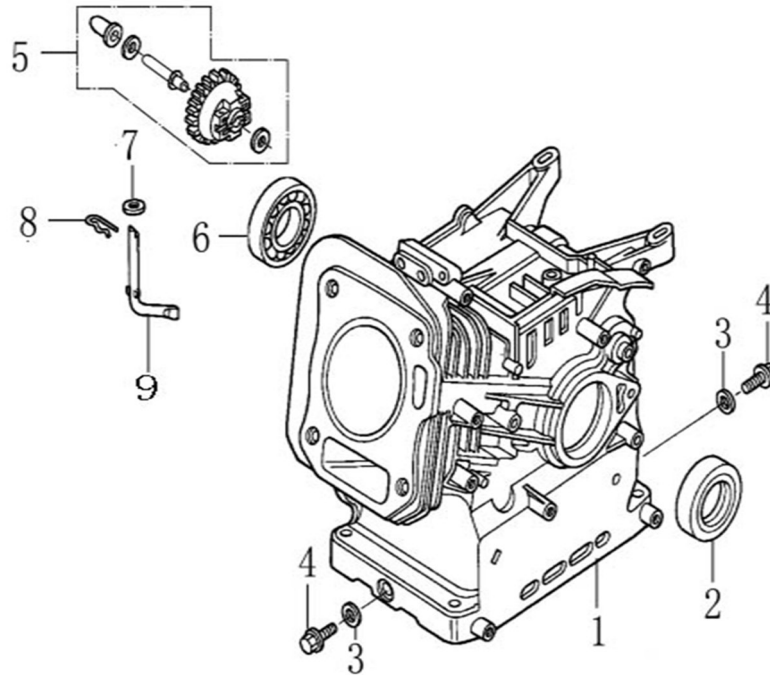

[www.generac.com](http://www.generac.com) or 1-888-436-3722

Cylinder Head

ITEM	PART NO.	QTY.	DESCRIPTION
1	0J88870101	1	HEAD, CYLINDER
2	0J35220159	2	BOLT, STUD, IN.
3	0J35220165	2	PIN, DOWEL
4	0K10430110	1	GASKET, CYLINDER HEAD
5	0G84420210	2	BOLT, STUD , EX.
6	0J00620106	1	PLUG, SPARK
7	0J35220158	4	BOLT, HEAD, FLANGED
8	0J88870103	1	GASKET, VALVE COVER
9	0J88870104	1	COVER, VALVE
10	0G84420217	4	BOLT, FLANGE
11	0J88870105	1	TUBE, BREATHER
12	0J88870107	1	GASKET, BREATHER CHAMBER
13	0J88870106	1	CAP, BREATHER CHAMBER
14	0J88870108	1	STRAINER, OIL

## Crankcase

ITEM	PART NO.	QTY.	DESCRIPTION
1	OK44430110	1	CRANK CASE
2	OJ35220166	1	SEAL, OIL
3	OJ35220164	2	WASHER, DRAIN PLUG
4	OJ35220111	2	BOLT, DRAIN PLUG
5	OJ88870110	1	GOVERNOR GEAR ASSY.
6	OJ35230139	1	BEARING, RADIAL BALL
7	OJ47870118	1	WASHER, PLAIN
8	OG84420219	1	PIN, LOCK
9	OJ47870119	1	SHAFT, GOVERNOR ARM

Crankcase Cover

ITEM	PART NO.	QTY.	DESCRIPTION
1	0J35230110	2	DIPSTICK/CAP ASSY.
2	0J35230136	6	BOLT, FLANGE
3	0J88870111	1	COVER, CRANK CASE
4	0J35220166	1	SEAL, OIL
5	0J35230139	1	BEARING, RADIAL BALL
6	0J35230138	2	PIN, DOWEL
7	0J88870112	1	GASKET, CASE COVER

Rocker and Camshaft

ITEM	PART NO.	QTY.	DESCRIPTION
1	OJ88870120	2	ARM, ROCKER
2	OJ88870119	2	SHAFT, VALVE ROCKER
3	OK10430117	4	LOCKER
4	OJ88870121	2	ROD, PUSH
5	OJ35220122	2	LIFTER, VALVE
6	OJ35230114	2	ROTATOR, VALVE
7	OJ35220118	2	RETAINER, VALVE SPRING
8	OJ35220117	2	SPRING, VALVE
9	OJ35220119	1	SEAL, GUIDE
10	OJ35230140	1	VALVE SET
11	OJ47870133	1	CAMSHAFT ASSY.