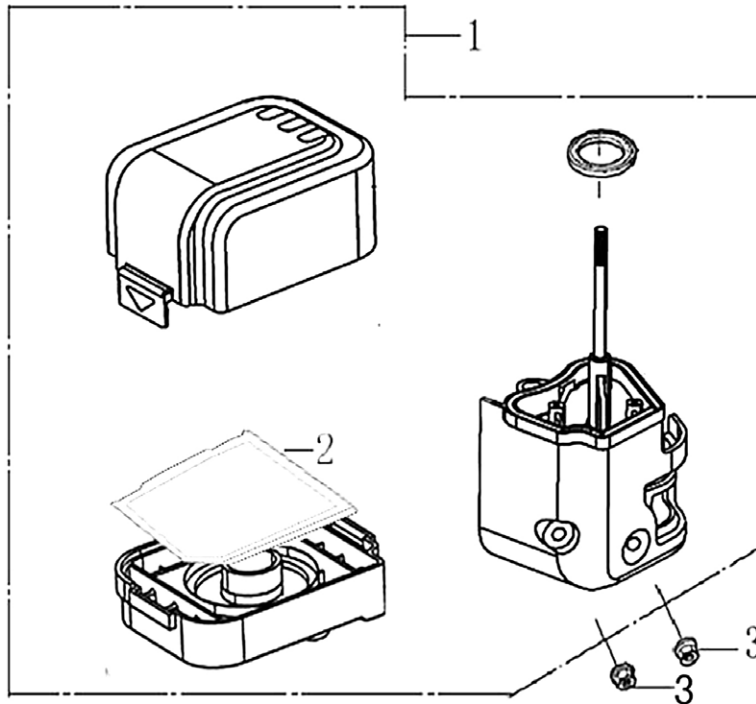

Air Cleaner

ITEM	PART NO.	QTY.	DESCRIPTION
1	0K44430112	1	AIR CLEANER ASSY
2	0K40510116	1	ELEMENT ASSY., AIR CLEANER
3	0G84420272	2	NUT, FLANGE