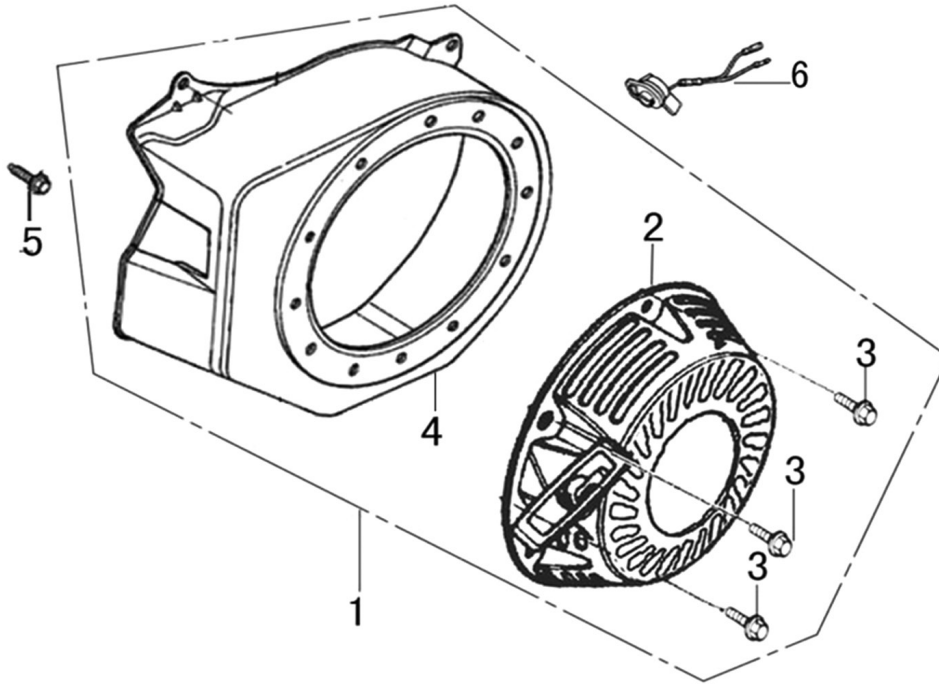

Starter

ITEM	PART NO.	QTY.	DESCRIPTION
1	0K44430111	1	STARTER, RECOIL W/ BLWR HSNG
2	0K40510117	1	STARTER ASSY., RECOIL
3	0G84420241	3	BOLT, FLANGE
4	0K10430123	1	COVER, FAN
5	0J35220157	4	BOLT, FLANGE
6	0K40510112	1	SWITCH ASSY., ENGINE STOP