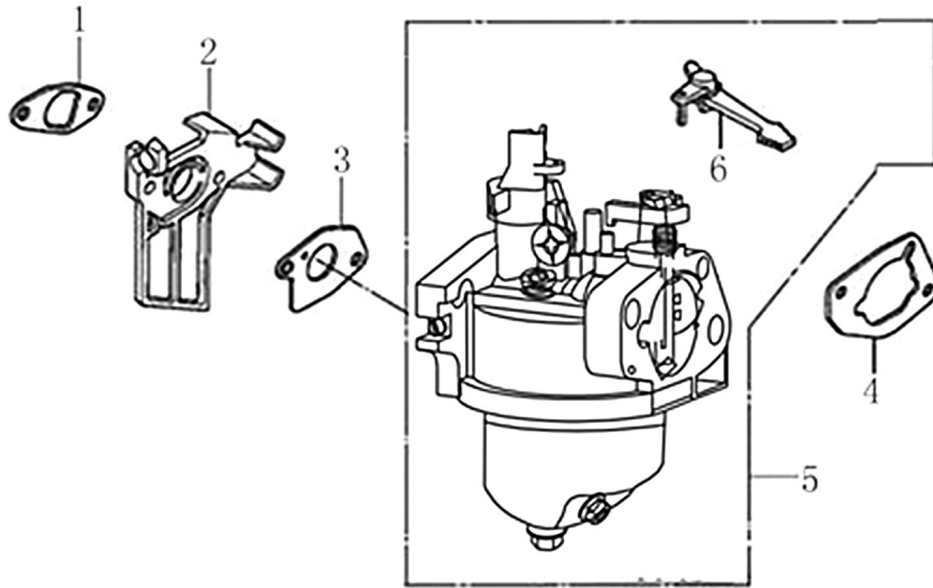

Carburetor

ITEM	PART NO.	QTY.	DESCRIPTION
1	0J35220128	1	GASKET, INSULATOR
2	0J35220130	1	INSULATOR, CARBURETOR
3	0J35220127	1	GASKET, CARBURETOR
4	0J35220129	1	GASKET, AIR CLEANER
5	0K10430120	1	CARBURETOR
6	0K40510114	1	LEVER ASSY, CHOKE