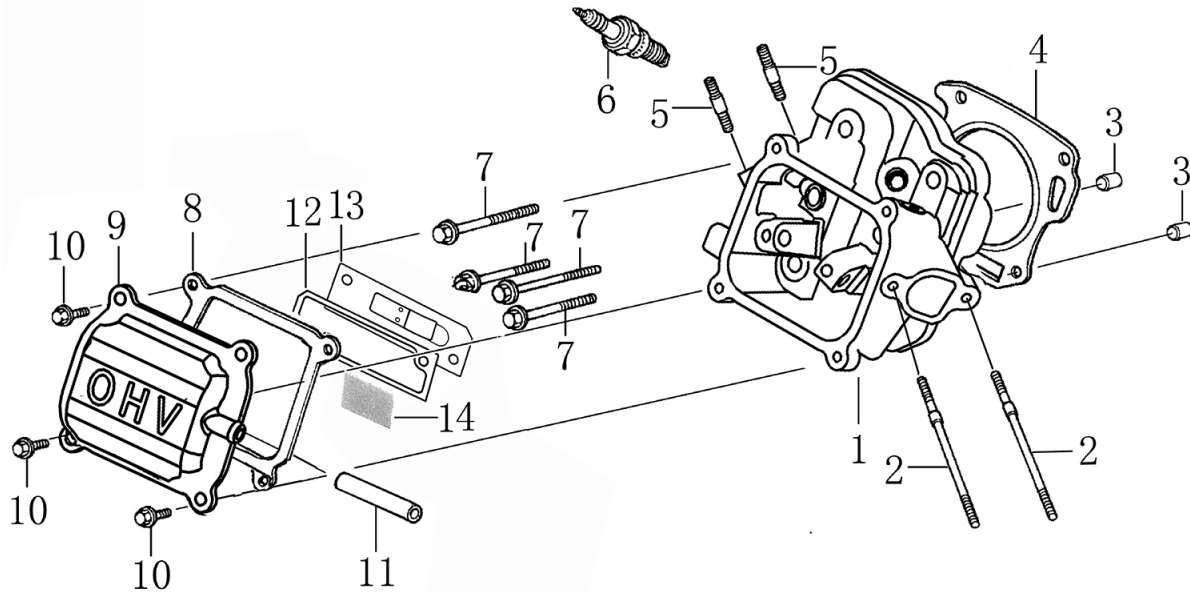

[www.generac.com](http://www.generac.com) or 1-888-436-3722

Cylinder Head

ITEM	PART NO.	QTY.	DESCRIPTION
1	0J88870101	1	HEAD, CYLINDER
2	0J35220159	2	BOLT, STUD, IN.
3	0J35220165	2	PIN, DOWEL
4	0K10430110	1	GASKET, CYLINDER HEAD
5	0G84420210	2	BOLT, STUD , EX.
6	0J00620106	1	PLUG, SPARK
7	0J35220158	4	BOLT, HEAD, FLANGED
8	0J88870103	1	GASKET, VALVE COVER
9	0J88870104	1	COVER, VALVE
10	0G84420217	4	BOLT, FLANGE
11	0J88870105	1	TUBE, BREATHER
12	0J88870107	1	GASKET, BREATHER CHAMBER
13	0J88870106	1	CAP, BREATHER CHAMBER
14	0J88870108	1	STRAINER, OIL

## Crankcase

ITEM	PART NO.	QTY.	DESCRIPTION
1	OK44430110	1	CRANK CASE
2	OJ35220166	1	SEAL, OIL
3	OJ35220164	2	WASHER, DRAIN PLUG
4	OJ35220111	2	BOLT, DRAIN PLUG
5	OJ88870110	1	GOVERNOR GEAR ASSY.
6	OJ35230139	1	BEARING, RADIAL BALL
7	OJ47870118	1	WASHER, PLAIN
8	OG84420219	1	PIN, LOCK
9	OJ47870119	1	SHAFT, GOVERNOR ARM

Rocker and Camshaft

ITEM	PART NO.	QTY.	DESCRIPTION
1	OJ88870120	2	ARM, ROCKER
2	OJ88870119	2	SHAFT, VALVE ROCKER
3	OK10430117	4	LOCKER
4	OJ88870121	2	ROD, PUSH
5	OJ35220122	2	LIFTER, VALVE
6	OJ35230114	2	ROTATOR, VALVE
7	OJ35220118	2	RETAINER, VALVE SPRING
8	OJ35220117	2	SPRING, VALVE
9	OJ35220119	1	SEAL, GUIDE
10	OJ35230140	1	VALVE SET
11	OJ47870133	1	CAMSHAFT ASSY.

## Control

ITEM	PART NO.	QTY.	DESCRIPTION
1	0J35220157	2	BOLT, FLANGE
2	0J35220136	1	SPRING, GOVERNOR
3	0G84420197	1	BOLT, QUADRATE HEAD
4	0J35220138	1	ARM, GOVERNOR
5	0G84420272	1	NUT, FLANGE
6	0J35220137	1	SPRING, THROTTLE RETURN
7	0H95590116	1	ROD, GOVERNOR
8	0J47870149	1	CONTROL ASSY.
9	0J47870150	1	SPRING
10	0J35250132	1	SCREW, 5x35