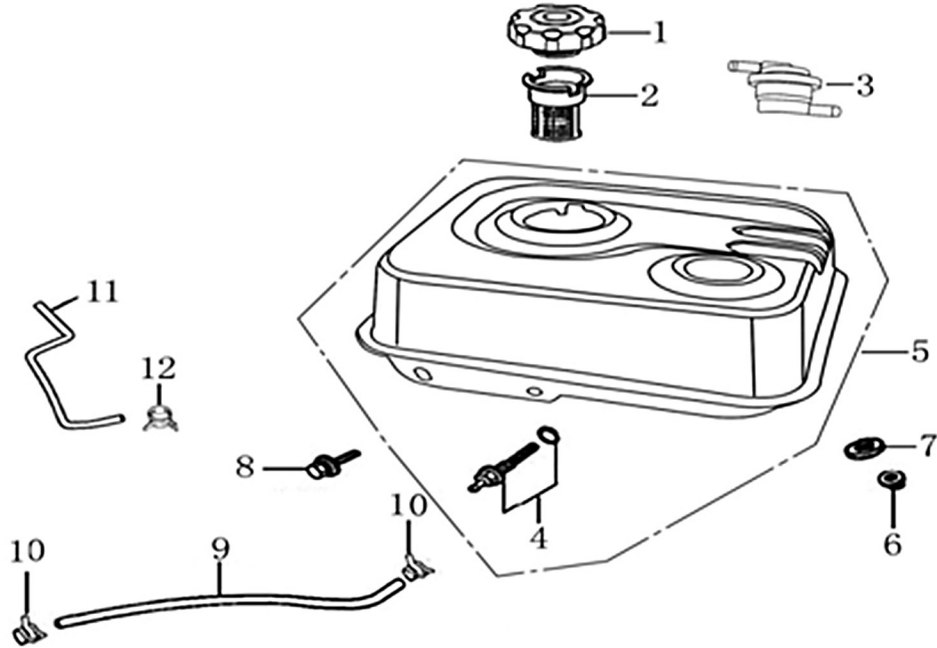

Fuel Tank

ITEM	PART NO.	QTY.	DESCRIPTION
1	0J88870127	1	CAP, FUEL FILLER
2	0J35220133	1	FILTER, FUEL
3	0J88870128	1	GAS VALVE, FUEL TANK
4	0J35220132	1	JOINT ASSY., FUEL TANK
5	0K10430122	1	TANK COMP., FUEL
6	0G84420272	2	NUT, FLANGE
7	0J35220171	2	WASHER, RUBBER
8	0G84420268	1	BOLT, FLANGE
9	0G9757D	1	HOSE, FUEL
10	0J88870130	2	CLAMP, HOSE
11	0K10460121	1	HOSE, FORMED
12	0J88870132	1	CLAMP, HOSE