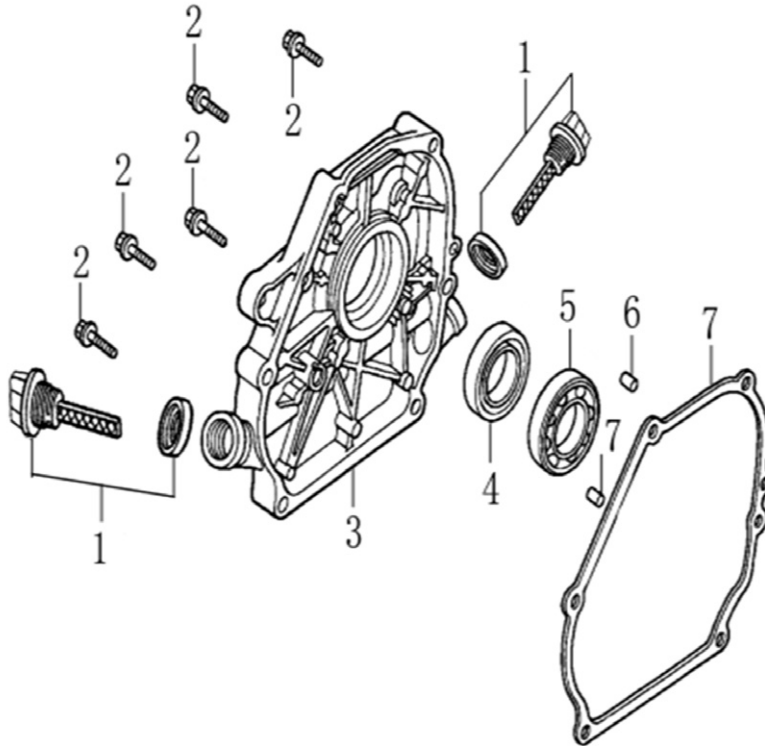

Crankcase Cover

ITEM	PART NO.	QTY.	DESCRIPTION
1	0J35230110	2	DIPSTICK/CAP ASSY.
2	0J35230136	6	BOLT, FLANGE
3	0J88870111	1	COVER, CRANK CASE
4	0J35220166	1	SEAL, OIL
5	0J35230139	1	BEARING, RADIAL BALL
6	0J35230138	2	PIN, DOWEL
7	0J88870112	1	GASKET, CASE COVER