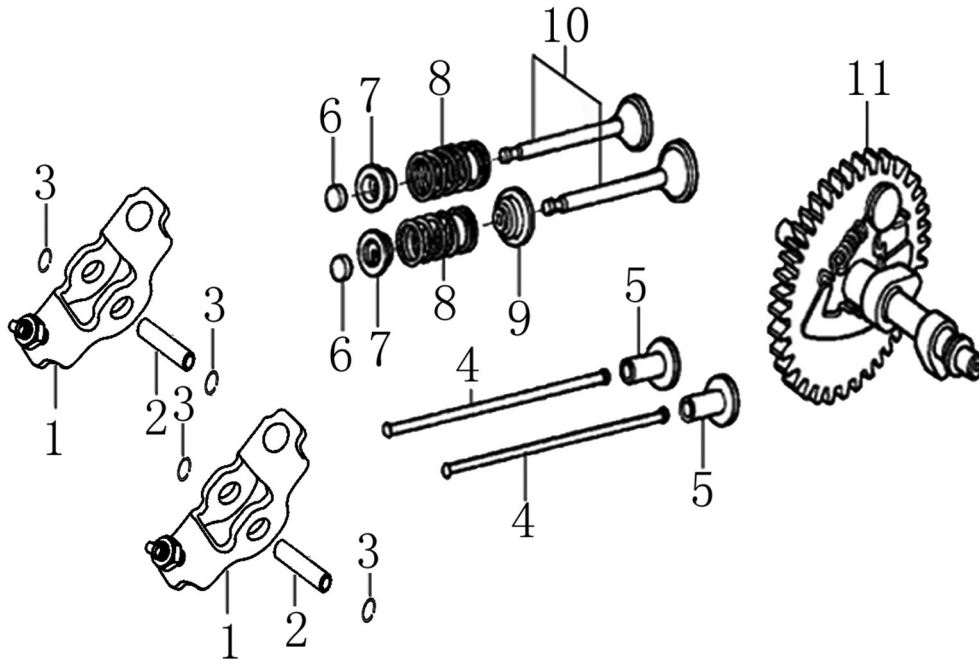

[www.generac.com](http://www.generac.com) or 1-888-436-3722

Cylinder Head

ITEM	PART NO.	QTY.	DESCRIPTION
1	0J88870101	1	HEAD, CYLINDER
2	0J35220159	2	BOLT, STUD, IN.
3	0J35220165	2	PIN, DOWEL
4	0K10430110	1	GASKET, CYLINDER HEAD
5	0G84420210	2	BOLT, STUD , EX.
6	0J00620106	1	PLUG, SPARK
7	0J35220158	4	BOLT, HEAD, FLANGED
8	0J88870103	1	GASKET, VALVE COVER
9	0J88870104	1	COVER, VALVE
10	0G84420217	4	BOLT, FLANGE
11	0J88870105	1	TUBE, BREATHER
12	0J88870107	1	GASKET, BREATHER CHAMBER
13	0J88870106	1	CAP, BREATHER CHAMBER
14	0J88870108	1	STRAINER, OIL

## Crankshaft and Piston

ITEM	PART NO.	QTY.	DESCRIPTION
1	OK10430113	1	RING SET
2	OJ47870127	2	CIRCLIP, PISTON PIN
3	OK10430114	1	PISTON
4	OJ47870129	1	PIN, PISTON
5	OJ47870130	2	BOLT, CONNECTING ROD
6	OJ47870131	1	ROD ASSY., CONNECTING
7	OG84420119	1	KEY, WOODRUFF
8	OK10430115	1	CRANKSHAFT COMP
9	OJ88870117	1	KEY

Rocker and Camshaft

ITEM	PART NO.	QTY.	DESCRIPTION
1	OJ88870120	2	ARM, ROCKER
2	OJ88870119	2	SHAFT, VALVE ROCKER
3	OK10430117	4	LOCKER
4	OJ88870121	2	ROD, PUSH
5	OJ35220122	2	LIFTER, VALVE
6	OJ35230114	2	ROTATOR, VALVE
7	OJ35220118	2	RETAINER, VALVE SPRING
8	OJ35220117	2	SPRING, VALVE
9	OJ35220119	1	SEAL, GUIDE
10	OJ35230140	1	VALVE SET
11	OJ47870133	1	CAMSHAFT ASSY.

## Control

ITEM	PART NO.	QTY.	DESCRIPTION
1	0J35220157	2	BOLT, FLANGE
2	0J35220136	1	SPRING, GOVERNOR
3	0G84420197	1	BOLT, QUADRATE HEAD
4	0J35220138	1	ARM, GOVERNOR
5	0G84420272	1	NUT, FLANGE
6	0J35220137	1	SPRING, THROTTLE RETURN
7	0H95590116	1	ROD, GOVERNOR
8	0J47870149	1	CONTROL ASSY.
9	0J47870150	1	SPRING
10	0J35250132	1	SCREW, 5x35