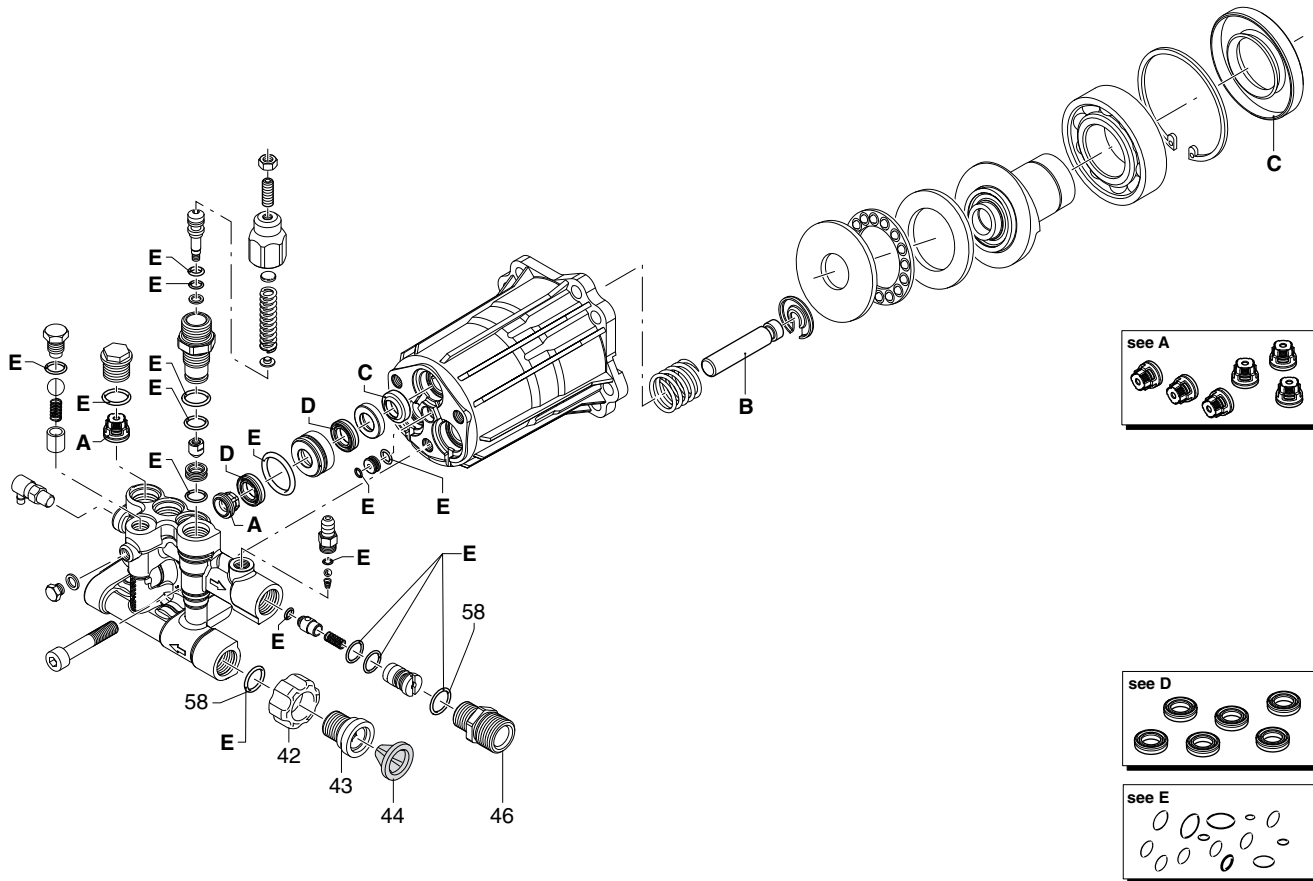

POWER WASHER PUMP, AXIAL-2.5GPM 3000 PSI – REPLACEMENT PARTS

REF. #	Generac Part #	QTY	Description
	OJ0479	1	COMPLETE PUMP, AXIAL-2.5GPM 3000 PSI
42	OH95650120	1	FITTING, SUCTION
43	OH95650121	1	FITTING, SUCTION
44	OH95650122	1	FILTER
46	OH95650123	1	FITTING, OUTLET
58	OH95650124	2	O-RING
64	OH9570	1	VALVE ASSY., THERMAL RELIEF

REF. #	Generac Part #	QTY	Description
A	OJ04790110	1	KIT, VALVE
D	OJ04790113	1	KIT, WATER SEALS
E	OJ04790114	1	KIT, O-RINGS
	OH95650116	1	KIT, UNLOADER (NOT SHOWN)

GENERAC[®]

Generac Power Systems, Inc.
 S45 W29290 Hwy. 59
 Waukesha, WI 53189
 1-888-GENERAC (1-888-436-3722)