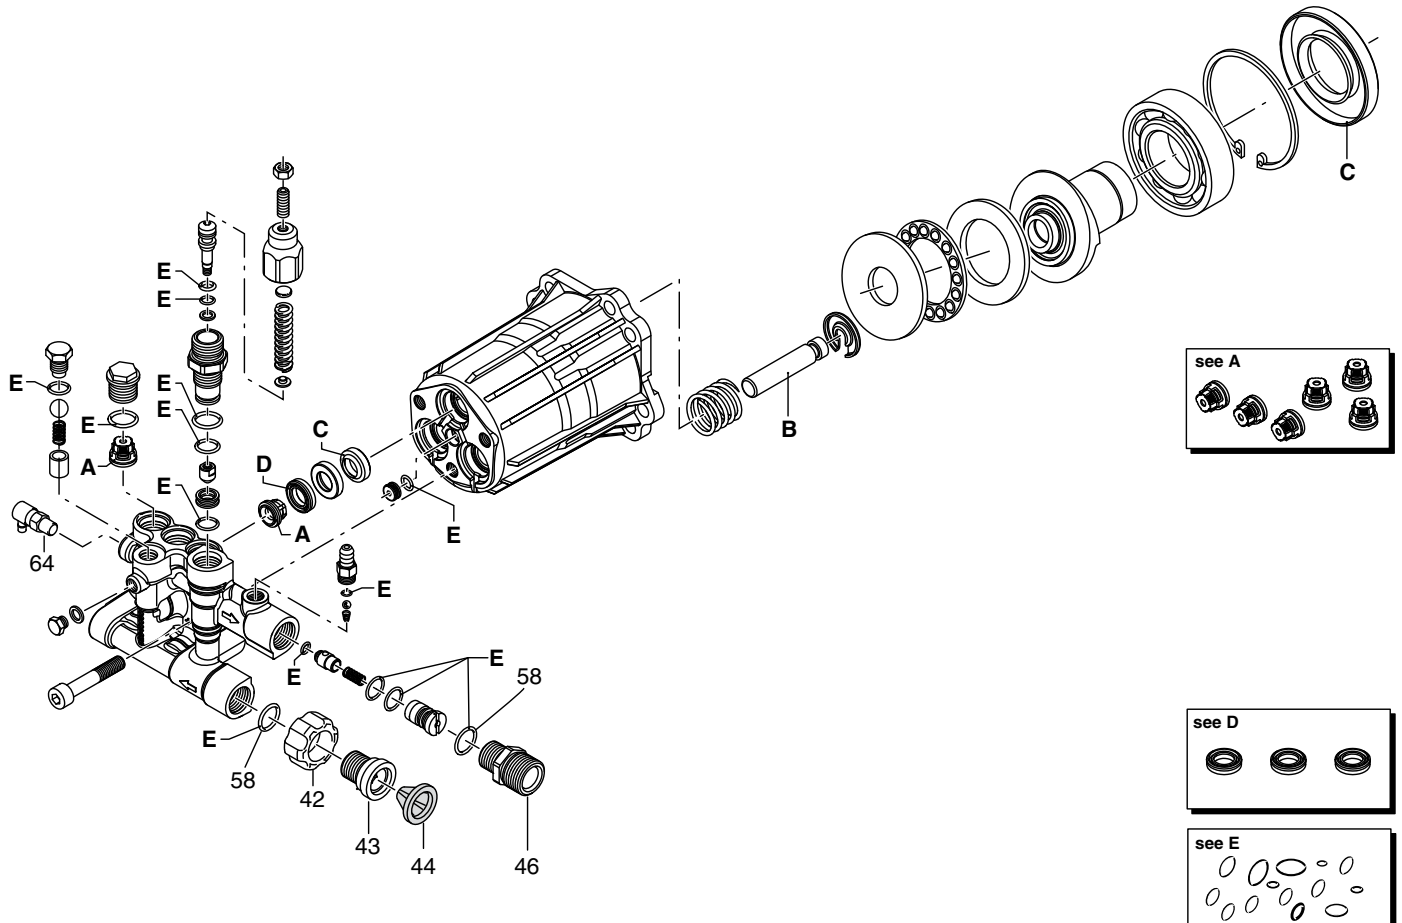

POWER WASHER PUMP, AXIAL-2.2GPM 2400 PSI – REPLACEMENT PARTS

Part Kits

REF. #	Generac Part #	QTY	Description
	0H9565	1	PUMP, AXIAL 2.2 GPM, 2400 PSI
42	0H95650120	1	FITTING, SUCTION
43	0H95650121	1	FITTING, SUCTION
44	0H95650122	1	FILTER
46	0H95650123	1	FITTING, OUTLET
58	0H95650124	2	O-RING
64	0H9570	1	VALVE ASSY., THERMAL RELIEF

REF. #	Generac Part #	QTY	Description
A	0H95650110	1	KIT, VALVE
D	0H95650113	1	KIT, WATER SEALS
E	0H95650114	1	KIT, O-RINGS
-	0H95650116	1	KIT, UNLOADER (NOT SHOWN)

GENERAC®

Generac Power Systems, Inc.
 S45 W29290 Hwy. 59
 Waukesha, WI 53189
 1-888-GENERAC (1-888-436-3722)