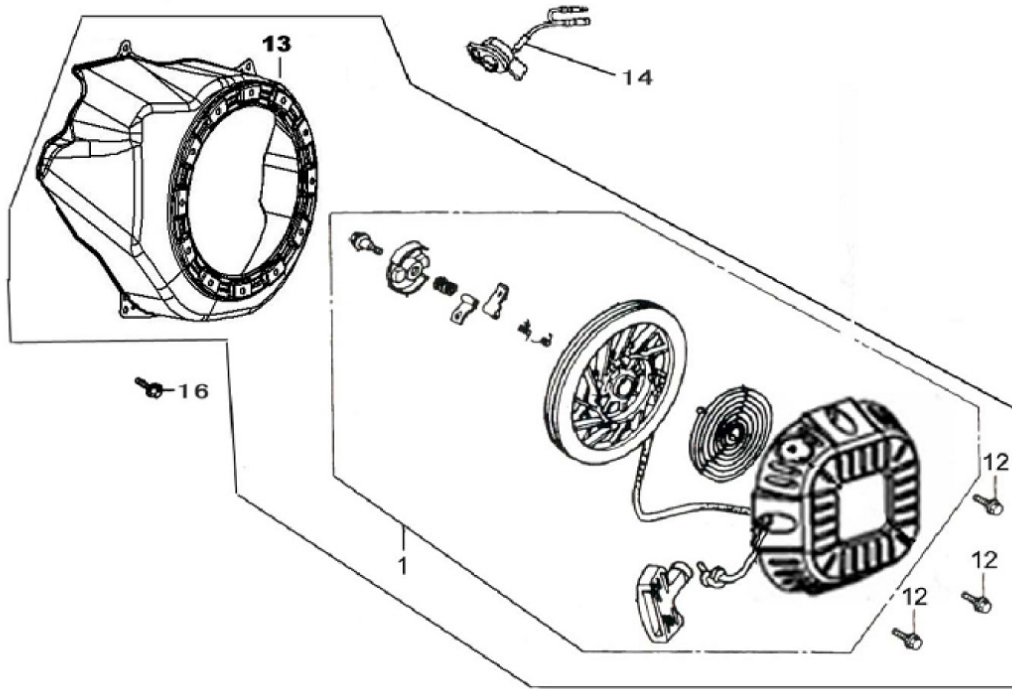

Starter

ITEM	PART NO.	QTY.	DESCRIPTION
1	0J35230132	1	STARTER ASSY.
12	0G84420241	4	BOLT, FLANGE
13	0J35230119	1	COVER COMP., FAN

ITEM	PART NO.	QTY.	DESCRIPTION
14	0J35230134	1	SWITCH ASSY., ENGINE STOP
16	0G84420194	4	BOLT, FLANGE