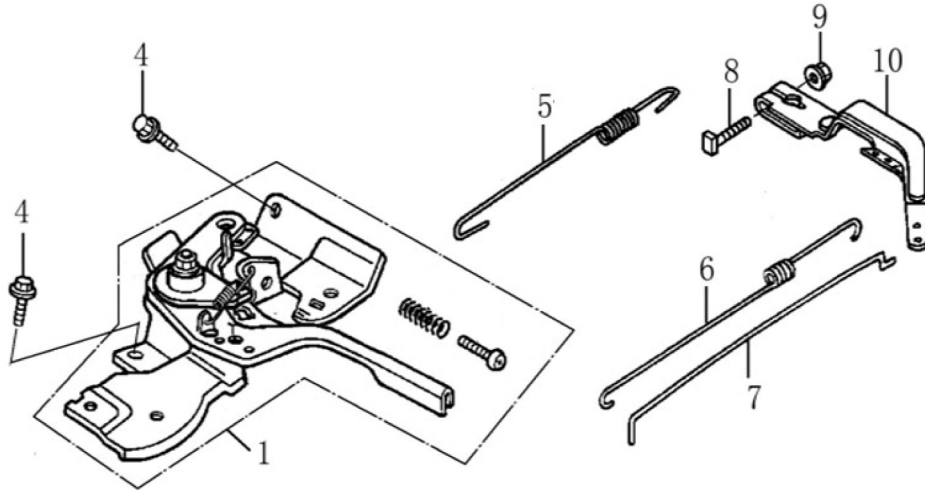

212cc ENGINE

Control

ITEM	PART NO.	QTY.	DESCRIPTION
1	0J35230122	1	CONTROL ASSY.
4	0J35220157	2	BOLT, FLANGE
5	0H95590117	1	SPRING, GOVERNOR
6	0J35220137	1	SPRING, THROTTLE RETURN

ITEM	PART NO.	QTY.	DESCRIPTION
7	0H95590116	1	ROD, GOVERNOR
8	0G84420197	1	BOLT, QUADRATE HEAD
9	0G84420196	1	NUT, FLANGE
10	0J35220138	1	ARM, GOVERNOR