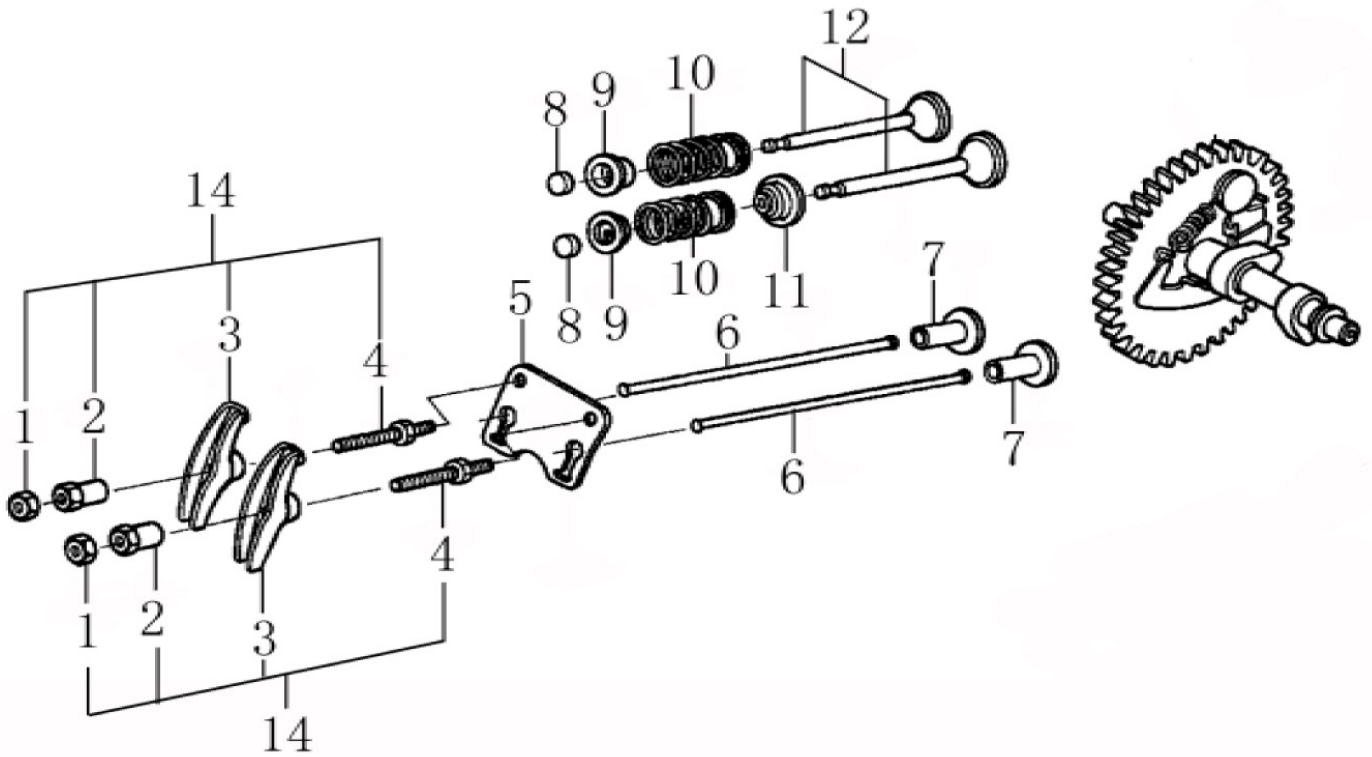

Crankcase Cover

ITEM	PART NO.	QTY.	DESCRIPTION
1	0J35230136	6	BOLT, FLANGE
2	0J35230110	2	CAP ASSY.
6	0J35230139	1	BEARING, RADIAL BALL

ITEM	PART NO.	QTY.	DESCRIPTION
7	0J35230138	2	PIN, DOWEL
8	0J35230111	1	GASKET, CASE COVER

## Rocker/Camshaft Assy.

ITEM	PART NO.	QTY.	DESCRIPTION
1	0G84420170	2	NUT, PIVOT ADJUSTING
2	0G84420171	2	PIVOT, ROCKER ARM
3	0J35230115	2	ARM, VALVE ROCKER
4	0H58410127	2	BOLT, PIVOT, ARM
5	0J35230116	1	PLATE, PUSHROD GUIDE
6	0J35220121	2	ROD, PUSH
7	0J35220122	2	LIFTER, VALVE

ITEM	PART NO.	QTY.	DESCRIPTION
8	0J35230114	2	ROTATOR, VALVE
9	0J35220118	2	RETAINER, VALVE SPRING
10	0J35220117	2	SPRING, VALVE
11	0J35220119	1	SEAL, GUIDE
12	0J35230140	1	VALVE
14	0J35220120	2	ARM ASSY.