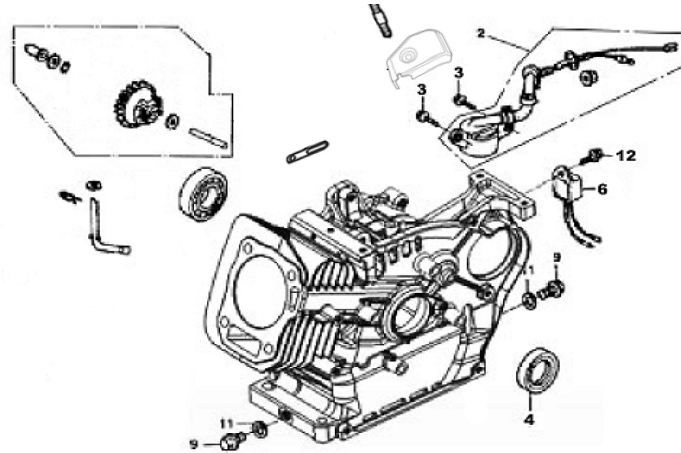

## 212cc Engine Parts Manual

Cylinder Head

ITEM	PART NO.	QTY.	DESCRIPTION
1	0H95610110	1	HEAD COMP., CYLINDER
2	0J35220165	2	PIN, DOWEL
3	0H95610114	1	TUBE, BREATHER
4	0J35220158	4	BOLT, FLANGE
5	0J35230112	1	GASKET, CYLINDER
6	0J35220115	1	PACKING, HEAD COVER

ITEM	PART NO.	QTY.	DESCRIPTION
7	0J00620106	1	PLUG, SPARK
8	0G84420217	4	BOLT, FLANGE
9	0J35230113	1	COVER COMP., HEAD
10	0J35230137	2	BOLT, STUD, INTAKE
11	0G84420210	2	BOLT, STUD, EXHAUST

## Crankcase

ITEM	PART NO.	QTY.	DESCRIPTION
2	0J35230135	1	SWITCH ASSY., OIL LEVEL
3	0G84420217	2	BOLT, FLANGE
4	0J35220166	1	SEAL, OIL
6	0G84420112	1	ALERT UNIT, OIL

ITEM	PART NO.	QTY.	DESCRIPTION
9	0J35220111	2	BOLT, DRAIN PLUG
11	0J35220164	2	WASHER, DRAIN PLUG
12	0G84420194	1	BOLT, FLANGE

## Rocker/Camshaft Assy.

ITEM	PART NO.	QTY.	DESCRIPTION
1	0G84420170	2	NUT, PIVOT ADJUSTING
2	0G84420171	2	PIVOT, ROCKER ARM
3	0J35230115	2	ARM, VALVE ROCKER
4	0H58410127	2	BOLT, PIVOT, ARM
5	0J35230116	1	PLATE, PUSHROD GUIDE
6	0J35220121	2	ROD, PUSH
7	0J35220122	2	LIFTER, VALVE