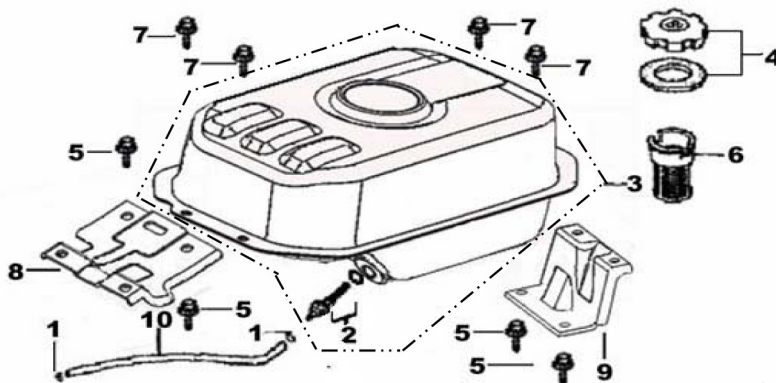

Fuel Tank

ITEM	PART NO.	QTY.	DESCRIPTION
1	0J35220173	2	LOOP, TUBE
2	0J35220132	1	JOINT ASSYL, FUEL TANK
3	0H95610111	1	TANK, COMP., FUEL
4	0H95590115	1	CAP COMP., FUEL FILLER
5	0G84420268	4	BOLT, FLANGE

ITEM	PART NO.	QTY.	DESCRIPTION
6	0J35220133	1	FILTER, FUEL
7	0G84420194	4	BOLT, FLANGE
8	0J35230124	1	HOLDER FUEL TANK
9	0J35230123	1	HOLDER FUEL TANK
10	0J35220167	1	TUBE, FUEL