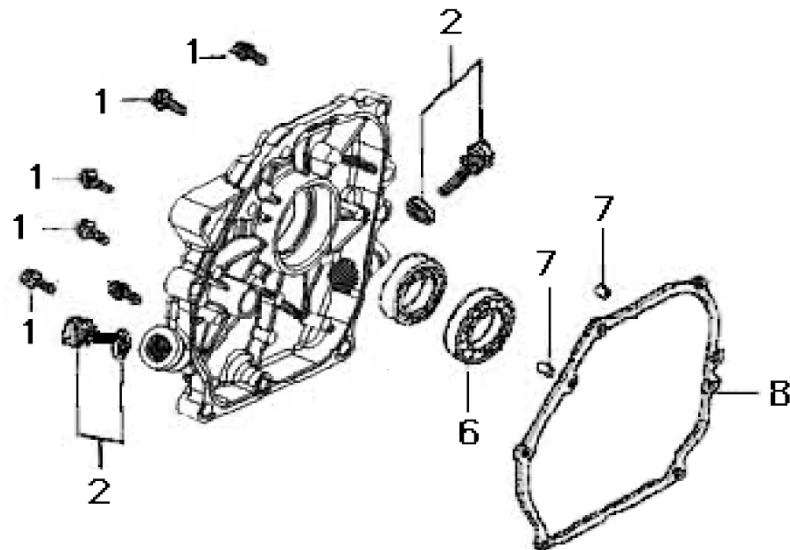

Crankcase Cover

ITEM	PART NO.	QTY.	DESCRIPTION
1	0J35230136	6	BOLT, FLANGE
2	0J35230110	2	CAP ASSY.
6	0J35230139	1	BEARING, RADIAL BALL

ITEM	PART NO.	QTY.	DESCRIPTION
7	0J35230138	2	PIN, DOWEL
8	0J35230111	1	GASKET, CASE COVER