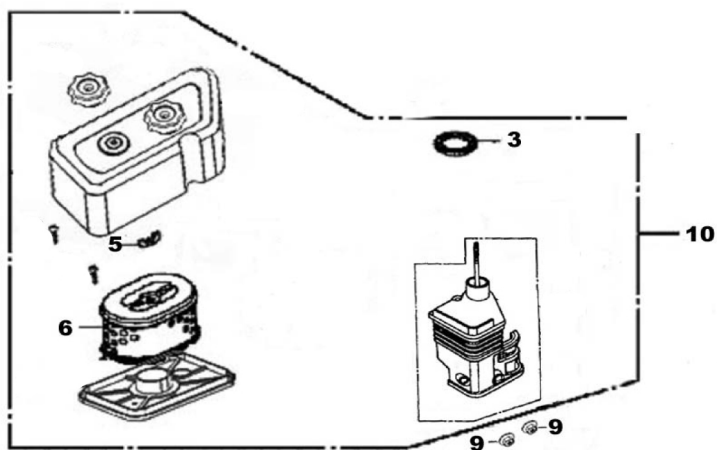

Air Cleaner

ITEM	PART NO.	QTY.	DESCRIPTION
3	0J35220170	1	GASKET, ELBOW
5	0J35220163	1	NUT, TOOL BOX SETTING
6	0J35320126	1	ELEMENT ASSY., AIR CLEANER

ITEM	PART NO.	QTY.	DESCRIPTION
9	0G84420196	2	NUT, FLANGE
10	0H95610112	1	CLEANER ASSY., AIR