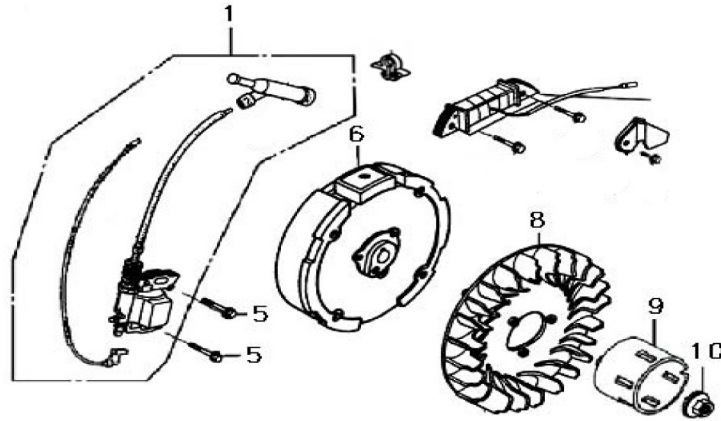

Flywheel and Ignition

ITEM	PART NO.	QTY.	DESCRIPTION
1	0J35220153	1	COIL ASSY., IGNITION
5	0G84420268	2	BOLT, FLANGE
6	0H95610115	1	FLYWHEEL COMP.
8	0J35230117	1	FAN COOLING
9	0J35230133	1	PULLEY, STARTER
10	0J35220162	1	NUT, SPECIAL