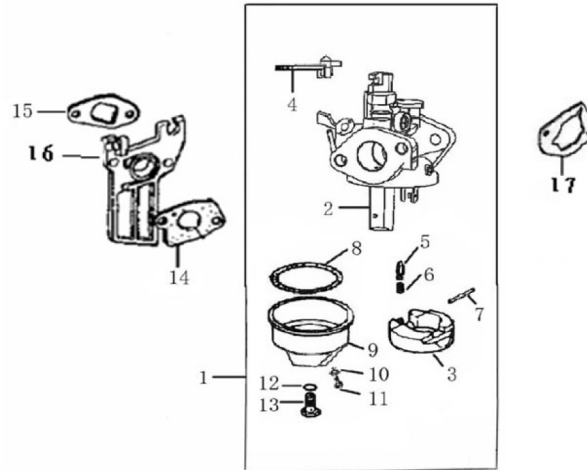

212cc ENGINE

Carburetor

ITEM	PART NO.	QTY.	DESCRIPTION
1	0J35230120	1	CARBURETOR
14	0J35220127	1	GASKET, CARBURETOR
15	0J35220128	1	GASKET, CARBURETOR

ITEM	PART NO.	QTY.	DESCRIPTION
16	0J35220130	1	INSULATOR, CARBURETOR
17	0J35220129	1	GASKET, CARBURETOR