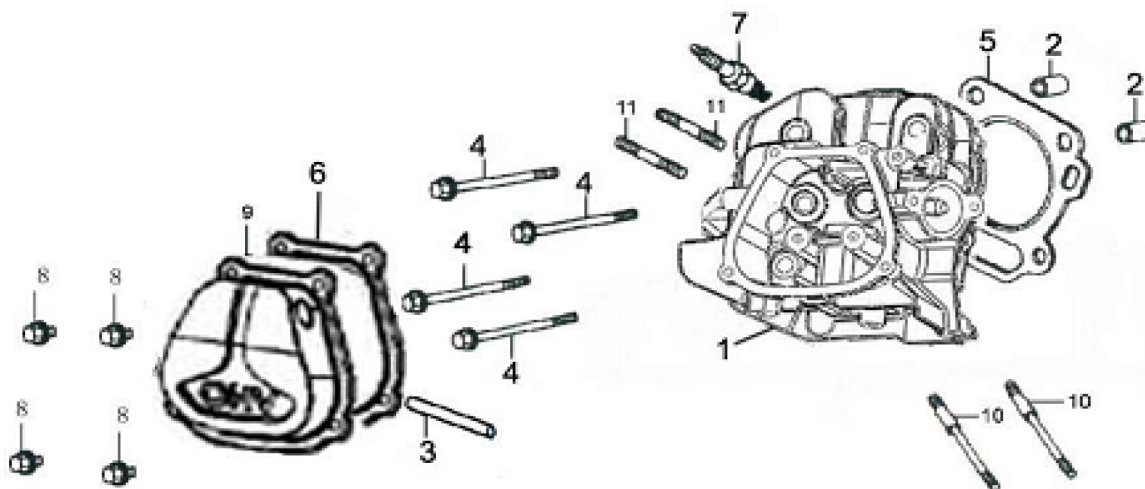

## 212cc Engine Parts Manual

Cylinder Head

ITEM	PART NO.	QTY.	DESCRIPTION
1	0H95610110	1	HEAD COMP., CYLINDER
2	0J35220165	2	PIN, DOWEL
3	0H95610114	1	TUBE, BREATHER
4	0J35220158	4	BOLT, FLANGE
5	0J35230112	1	GASKET, CYLINDER
6	0J35220115	1	PACKING, HEAD COVER

ITEM	PART NO.	QTY.	DESCRIPTION
7	0J00620106	1	PLUG, SPARK
8	0G84420217	4	BOLT, FLANGE
9	0J35230113	1	COVER COMP., HEAD
10	0J35230137	2	BOLT, STUD, INTAKE
11	0G84420210	2	BOLT, STUD, EXHAUST

## Crankcase

ITEM	PART NO.	QTY.	DESCRIPTION
2	0J35230135	1	SWITCH ASSY., OIL LEVEL
3	0G84420217	2	BOLT, FLANGE
4	0J35220166	1	SEAL, OIL
6	0G84420112	1	ALERT UNIT, OIL

ITEM	PART NO.	QTY.	DESCRIPTION
9	0J35220111	2	BOLT, DRAIN PLUG
11	0J35220164	2	WASHER, DRAIN PLUG
12	0G84420194	1	BOLT, FLANGE

## Rocker/Camshaft Assy.

ITEM	PART NO.	QTY.	DESCRIPTION
1	0G84420170	2	NUT, PIVOT ADJUSTING
2	0G84420171	2	PIVOT, ROCKER ARM
3	0J35230115	2	ARM, VALVE ROCKER
4	0H58410127	2	BOLT, PIVOT, ARM
5	0J35230116	1	PLATE, PUSHROD GUIDE
6	0J35220121	2	ROD, PUSH
7	0J35220122	2	LIFTER, VALVE