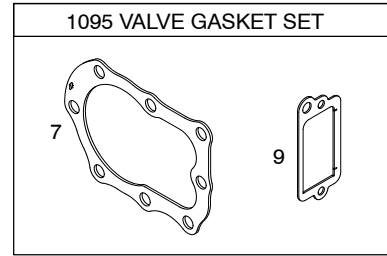

Illustrated Parts List

Model Series

09K500

TYPE NUMBER
1251.

TABLE OF CONTENTS

Air Cleaner	5
Blower Housing/Shrouds	6
Brake	5
Camshaft	3
Carburetor	4
Controls	5
Crankcase Cover/Sump	3
Crankshaft	3
Cylinder	2
Cylinder Head	2
Exhaust System	4
Flywheel	6
Fuel Supply	4
Gasket Set - Engine	3
Gasket Set - Valve	3
Governor Spring	5
Ignition	5
Lubrication	2
Piston/Rings/Connecting Rod	3
Rewind Starter	6
Warning Label	2

REQUIRED when replacing parts with warning labels affixed.

Illustrations cover a range of engines. Parts shown without corresponding text may not be used on your specific engine.
 10117-2 Assemblies include all parts shown in frames. 09/29/2010