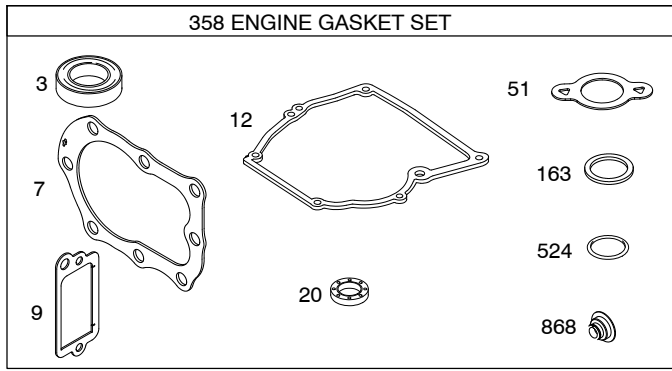

Illustrations cover a range of engines. Parts shown without corresponding text may not be used on your specific engine.
10117-3 Assemblies include all parts shown in frames. 09/29/2010