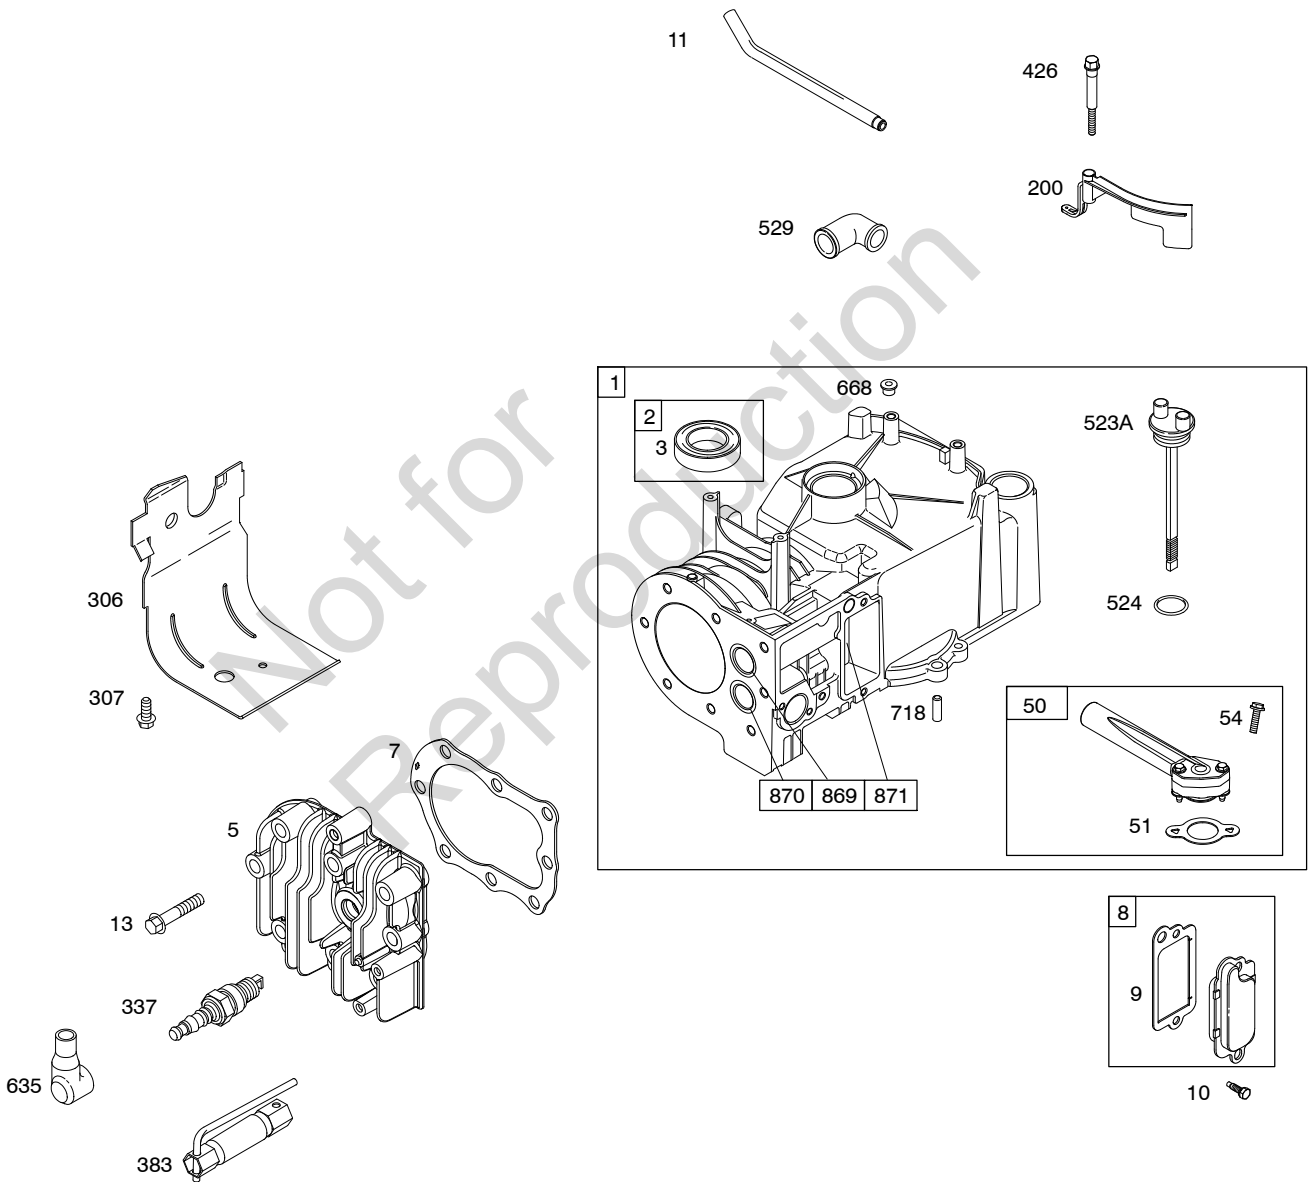

Illustrated Parts List

Model Series

09K500

TYPE NUMBER
1251.

TABLE OF CONTENTS

Air Cleaner	5
Blower Housing/Shrouds	6
Brake	5
Camshaft	3
Carburetor	4
Controls	5
Crankcase Cover/Sump	3
Crankshaft	3
Cylinder	2
Cylinder Head	2
Exhaust System	4
Flywheel	6
Fuel Supply	4
Gasket Set - Engine	3
Gasket Set - Valve	3
Governor Spring	5
Ignition	5
Lubrication	2
Piston/Rings/Connecting Rod	3
Rewind Starter	6
Warning Label	2

REQUIRED when replacing parts with warning labels affixed.

Illustrations cover a range of engines. Parts shown without corresponding text may not be used on your specific engine.
 10117-2 Assemblies include all parts shown in frames. 09/29/2010