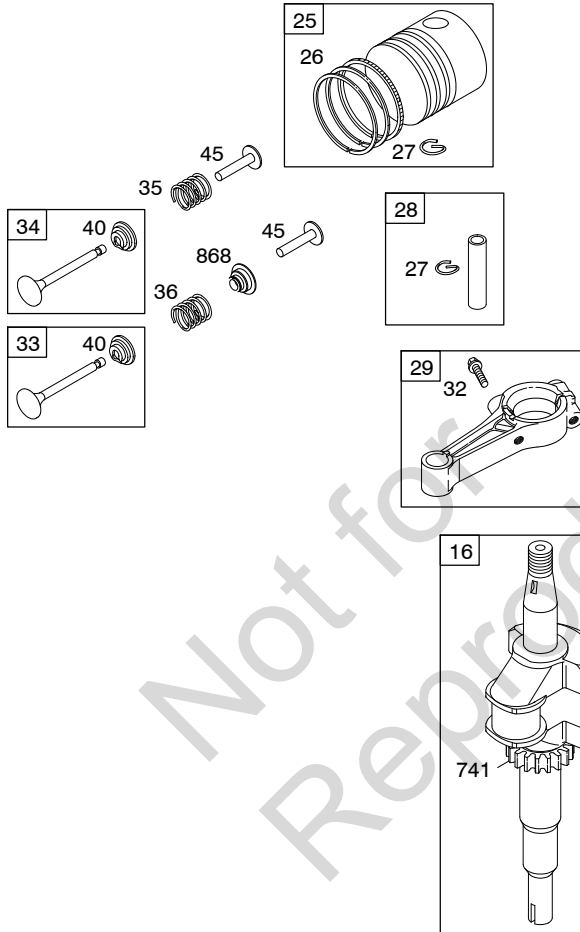

Illustrations cover a range of engines. Parts shown without corresponding text may not be used on your specific engine.
10117-3 Assemblies include all parts shown in frames. 09/29/2010