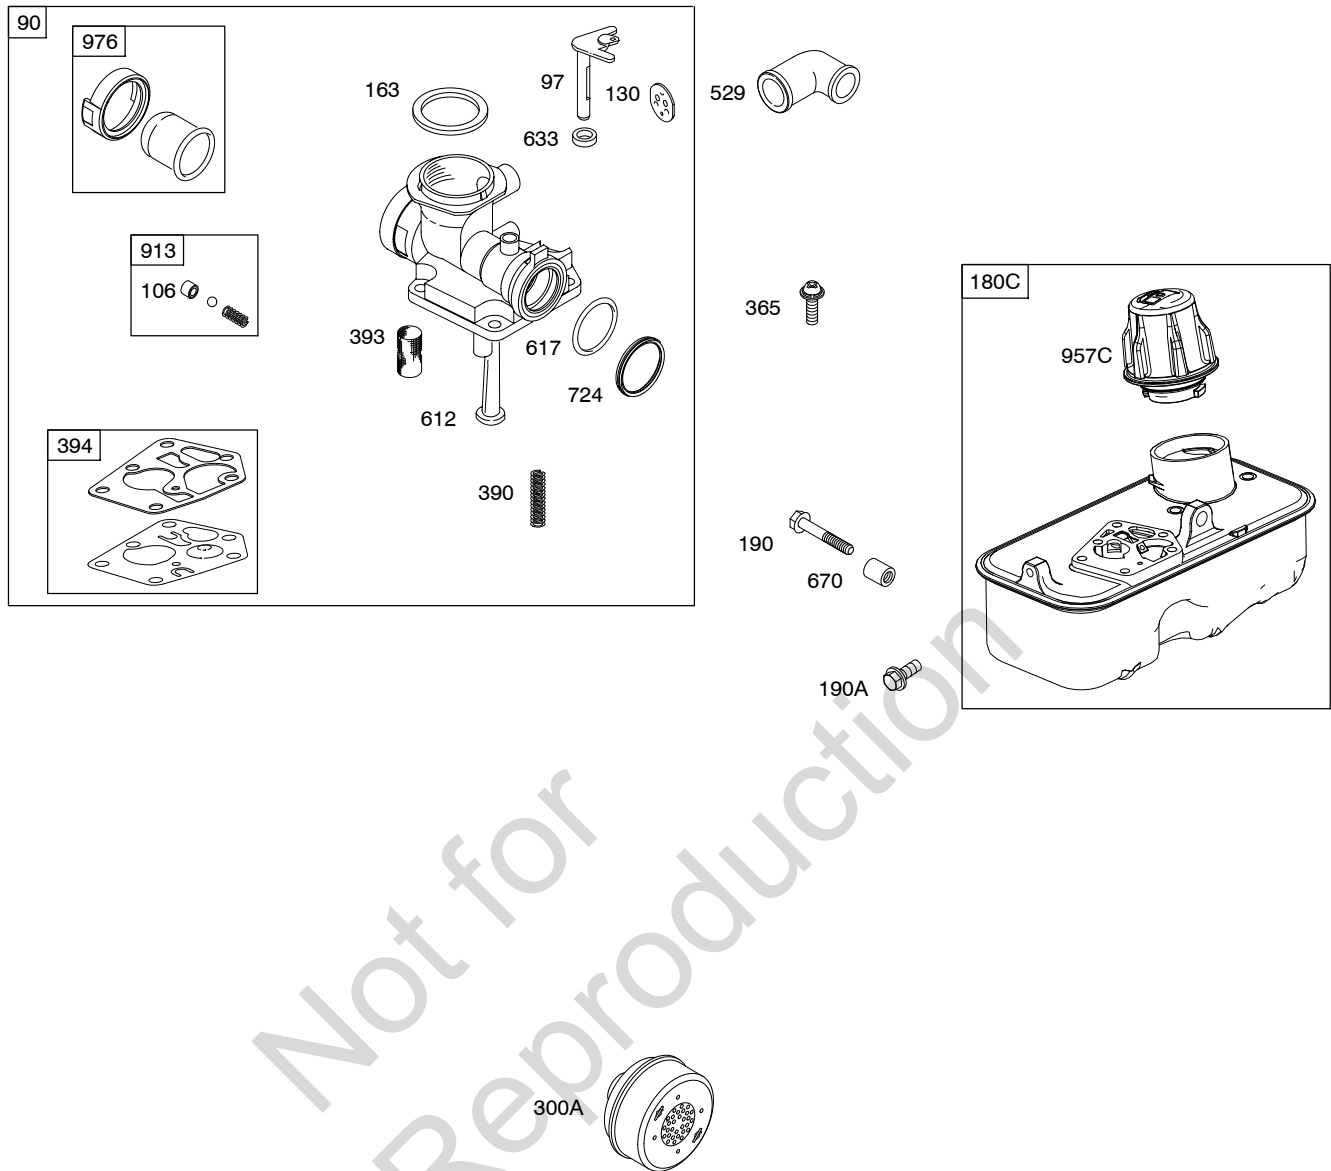

Not for
Reproduction