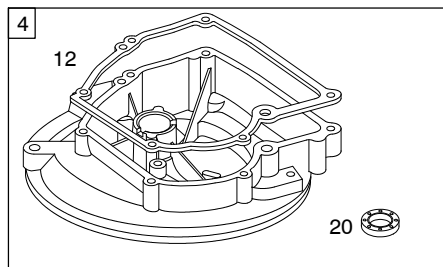

Illustrations cover a range of engines. Parts shown without corresponding text may not be used on your specific engine.
10117-3 Assemblies include all parts shown in frames. 09/29/2010