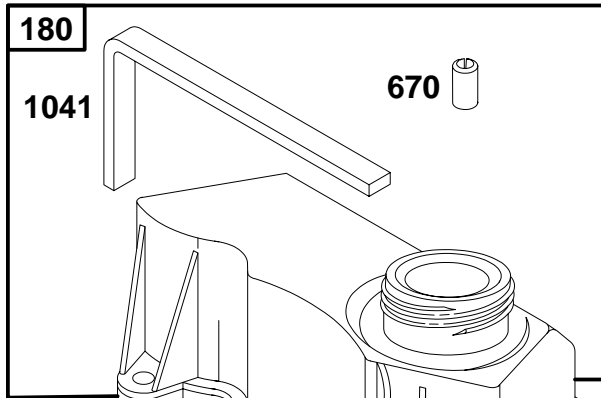

97700 to 97799

REF. NO.	PART NO.	DESCRIPTION	REF. NO.	PART NO.	DESCRIPTION	REF. NO.	PART NO.	DESCRIPTION
180	494022	Fuel Tank	613	690810	Screw	883	★272313	Exhaust Gasket
182	224394	Fuel Tank Bracket	670	494307	Fuel Tank Spacer	958	494768	Fuel Shut-Off Valve
187	296004	Fuel Line	674	692198	Screw	994	493662	Spark Arrester
190	94585	Screw	832	495909	Muffler Guard	1041	★	Foam Seal (Fuel Tank) (Sold in Kit Only)
300	493691	Exhaust Muffler	836	690664	Screw			
346	690661	Screw	836A	692198	Screw			
601	95162	Hose Clamp						

★ Included in Engine Gasket Set – Ref. No. 358.
● Included in Carburetor Overhaul Kit – Ref No. 121.

◆ Included in Carburetor Gasket Set – Ref. No. 977.