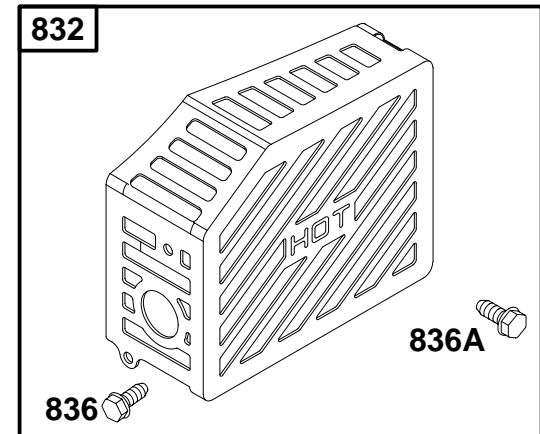

97700 to 97799

REF. NO.	PART NO.	DESCRIPTION	REF. NO.	PART NO.	DESCRIPTION	REF. NO.	PART NO.	DESCRIPTION
180	494022	Fuel Tank	613	690810	Screw	883	★272313	Exhaust Gasket
182	224394	Fuel Tank Bracket	670	494307	Fuel Tank Spacer	958	494768	Fuel Shut-Off Valve
187	296004	Fuel Line	674	692198	Screw	994	493662	Spark Arrester
190	94585	Screw	832	495909	Muffler Guard	1041	★	Foam Seal (Fuel Tank) (Sold in Kit Only)
300	493691	Exhaust Muffler	836	690664	Screw			
346	690661	Screw	836A	692198	Screw			
601	95162	Hose Clamp						

★ Included in Engine Gasket Set – Ref. No. 358.
● Included in Carburetor Overhaul Kit – Ref No. 121.

◆ Included in Carburetor Gasket Set – Ref. No. 977.