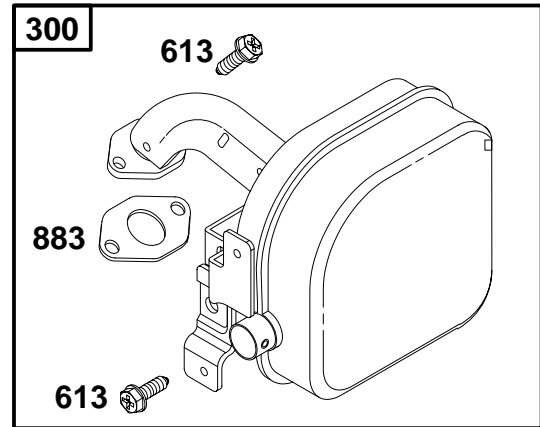

97700 to 97799

REF. NO.	PART NO.	DESCRIPTION	REF. NO.	PART NO.	DESCRIPTION	REF. NO.	PART NO.	DESCRIPTION
180	494022	Fuel Tank	613	690810	Screw	883	★272313	Exhaust Gasket
182	224394	Fuel Tank Bracket	670	494307	Fuel Tank Spacer	958	494768	Fuel Shut-Off Valve
187	296004	Fuel Line	674	692198	Screw	994	493662	Spark Arrester
190	94585	Screw	832	495909	Muffler Guard	1041	★	Foam Seal (Fuel Tank) (Sold in Kit Only)
300	493691	Exhaust Muffler	836	690664	Screw			
346	690661	Screw	836A	692198	Screw			
601	95162	Hose Clamp						

★ Included in Engine Gasket Set – Ref. No. 358.
● Included in Carburetor Overhaul Kit – Ref No. 121.

◆ Included in Carburetor Gasket Set – Ref. No. 977.