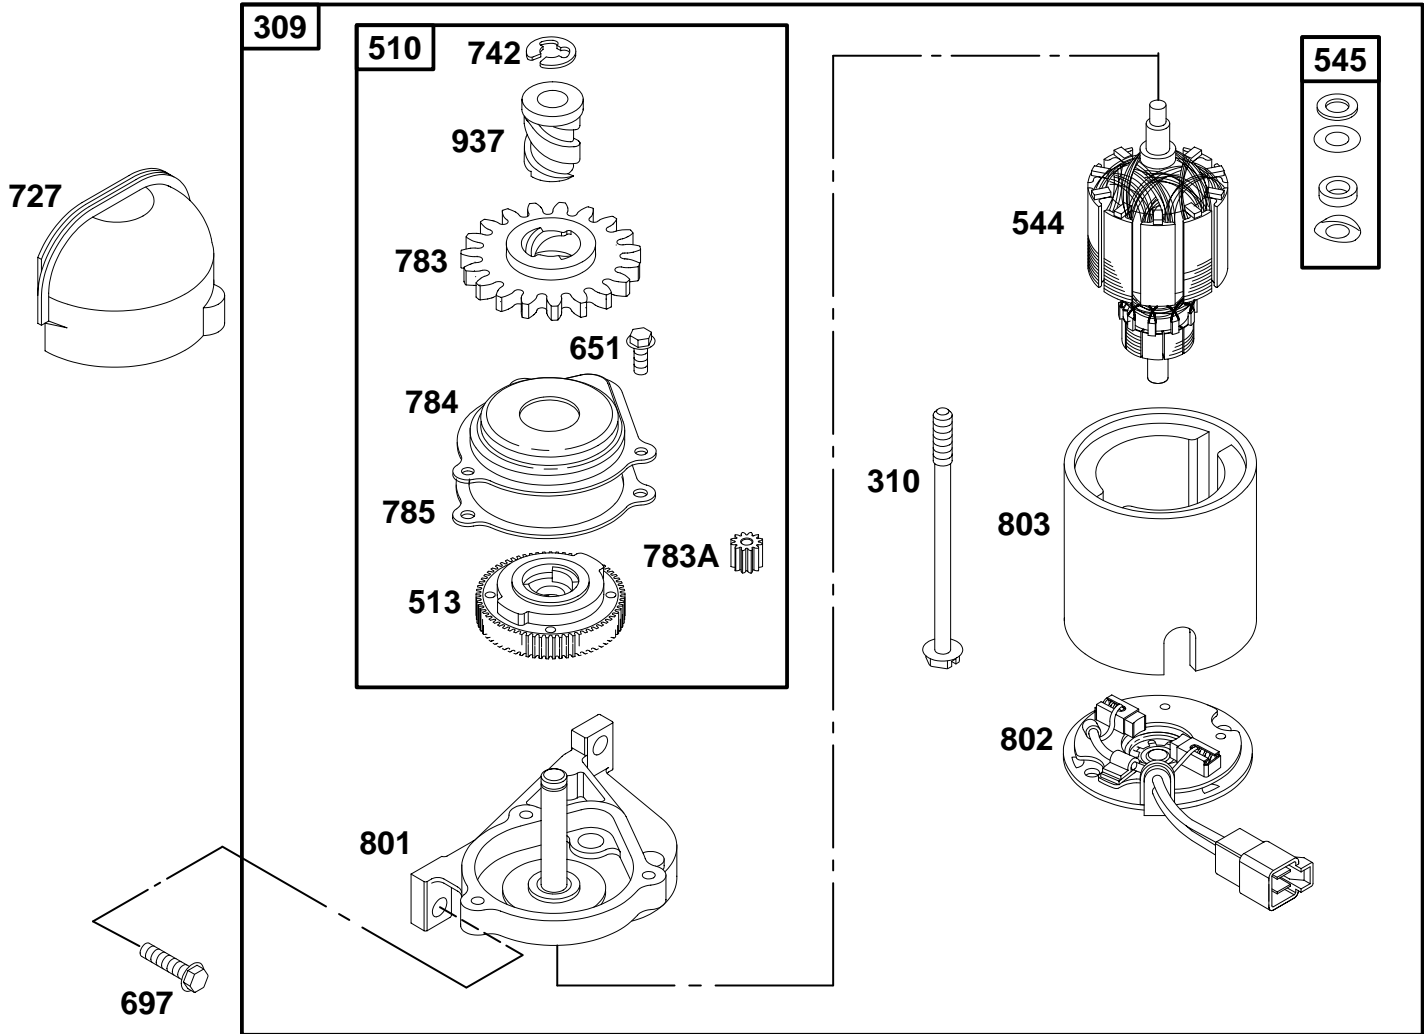

REF. NO.	PART NO.	DESCRIPTION	REF. NO.	PART NO.	DESCRIPTION	REF. NO.	PART NO.	DESCRIPTION
309	691376	Starter Motor	651	691660	Screw	784	692341	Starter Gear Cover
310	692327	Screw	697	691127	Screw	785	692352	Starter Cover Gasket
510	494147	Starter Drive	727	281022	Starter Drive Cover	801	690782	Drive Cap
513	692358	Drive Clutch	742	93941	E-Ring Retainer	802	690787	End Cap
544	690786	Starter Armature	783	691918	Pinion Gear	803	690785	Starter Housing
545	492919	Washer Set	783A	691269	Pinion Gear	937	691325	Starter Spline

★ Included in Engine Gasket Set – Ref. No. 358.

● Included in Carburetor Overhaul Kit – Ref No. 121.

◆ Included in Carburetor Gasket Set – Ref. No. 977.