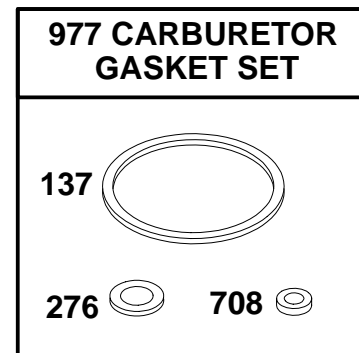

97700 to 97799

REF. NO.	PART NO.	DESCRIPTION	REF. NO.	PART NO.	DESCRIPTION	REF. NO.	PART NO.	DESCRIPTION
3	★299819	Oil Seal (Magneto Side)	122	●493669	Carburetor Spacer	868	★495773	Valve Seal
7	★272314	Cylinder Head Gasket	127	●	Welch Plug (Sold in Kit Only)	883	★272313	Exhaust Gasket
9	★272481	Breather Gasket	134	●398188	Needle/Seat Kit	943	★280891	O-Ring Seal
12	★272324	Crankcase Gasket	137	●◆280492	Float Bowl Gasket	977	498557	Carburetor Gasket Set
20	★399781	Oil Seal (PTO Side)	163	★272325	Air Cleaner Gasket	1022	★272323	Rocker Cover Gasket
94	●493765	Idle Mixture Kit	177	★691031	O-Ring Seal	1039	●	Float Limiter (Sold in Kit Only)
94A	●497717	Idle Mixture Kit (Emissions Carburetor)	276	●◆271716	Sealing Washer	1041	★	Foam Seal (Fuel Tank) (Sold in Kit Only)
104	●691242	Float Hinge Pin	358	493783	Engine Gasket Set	1081	★692296	O-Ring Seal
121	493917	Carburetor Overhaul Kit	585	★691879	Breather Passage Gasket	1091	●281425	Limiter Cap
			708	◆●691321	Dust Seal			

★ Included in Engine Gasket Set – Ref. No. 358.
● Included in Carburetor Overhaul Kit – Ref No. 121.

◆ Included in Carburetor Gasket Set – Ref. No. 977.