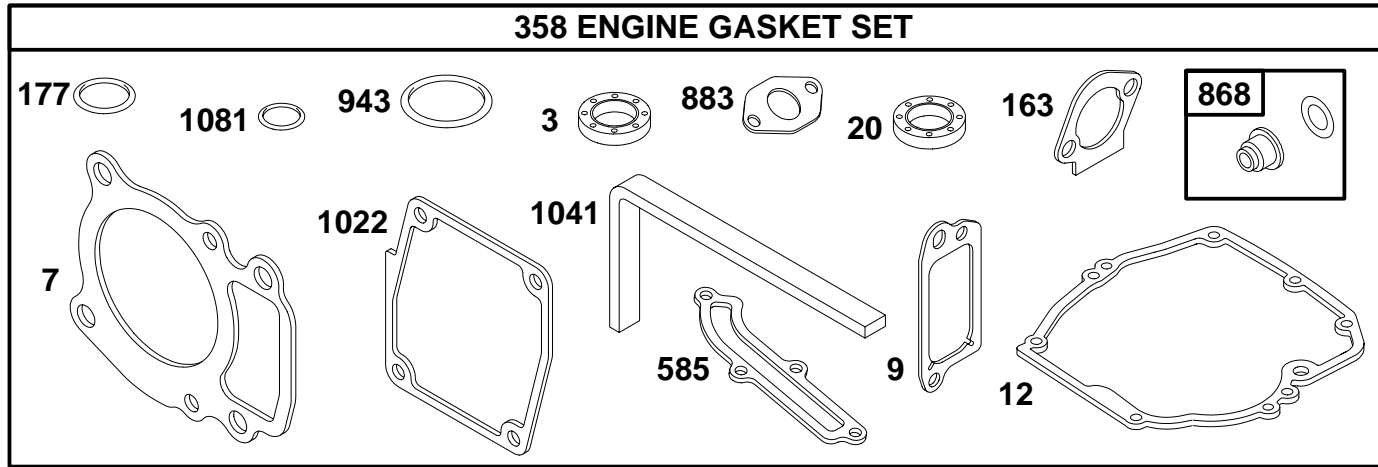

97700 to 97799

REF. NO.	PART NO.	DESCRIPTION	REF. NO.	PART NO.	DESCRIPTION	REF. NO.	PART NO.	DESCRIPTION
3	★299819	Oil Seal (Magneto Side)	122	●493669	Carburetor Spacer	868	★495773	Valve Seal
7	★272314	Cylinder Head Gasket	127	●	Welch Plug (Sold in Kit Only)	883	★272313	Exhaust Gasket
9	★272481	Breather Gasket	134	●398188	Needle/Seat Kit	943	★280891	O-Ring Seal
12	★272324	Crankcase Gasket	137	●◆280492	Float Bowl Gasket	977	498557	Carburetor Gasket Set
20	★399781	Oil Seal (PTO Side)	163	★272325	Air Cleaner Gasket	1022	★272323	Rocker Cover Gasket
94	●493765	Idle Mixture Kit	177	★691031	O-Ring Seal	1039	●	Float Limiter (Sold in Kit Only)
94A	●497717	Idle Mixture Kit (Emissions Carburetor)	276	●◆271716	Sealing Washer	1041	★	Foam Seal (Fuel Tank) (Sold in Kit Only)
104	●691242	Float Hinge Pin	358	493783	Engine Gasket Set	1081	★692296	O-Ring Seal
121	493917	Carburetor Overhaul Kit	585	★691879	Breather Passage Gasket	1091	●281425	Limiter Cap
			708	◆●691321	Dust Seal			

★ Included in Engine Gasket Set – Ref. No. 358.
● Included in Carburetor Overhaul Kit – Ref No. 121.

◆ Included in Carburetor Gasket Set – Ref. No. 977.