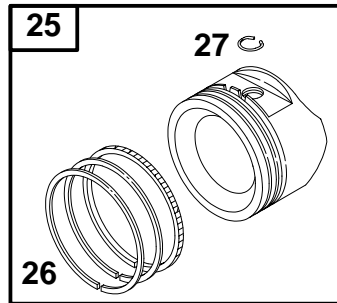

★ Included in Engine Gasket Set – Ref. No. 358.

● Included in Carburetor Overhaul Kit – Ref No. 121.

◆ Included in Carburetor Gasket Set – Ref. No. 977.

97700 to 97799

REF. NO.	PART NO.	DESCRIPTION	REF. NO.	PART NO.	DESCRIPTION	REF. NO.	PART NO.	DESCRIPTION
4	493901	Engine Sump	287	692198	Screw	562	691119	Bolt
12	★272324	Crankcase Gasket	287A	94582	Screw	615	690340	Governor Shaft Retainer
15	691680	Oil Drain Plug	404	690272	Washer	616	691306	Governor Crank
20	★399781	Oil Seal (PTO Side)	505	691251	Nut	750	692198	Screw
22	691092	Screw	523	692953	Dipstick	943	★280891	O-Ring Seal
43	493719	Governor/Oil Slinger	525	494194	Dipstick Tube	965	492756	Oil Pump Cover
46	493310	Camshaft	Note			1024	493884	Oil Pump
177	★691031	O-Ring Seal	494195 Dipstick Tube (With Brake)			1081	★692296	O-Ring Seal
227	690783	Governor Control Lever						

★ Included in Engine Gasket Set – Ref. No. 358.
 ● Included in Carburetor Overhaul Kit – Ref No. 121.

◆ Included in Carburetor Gasket Set – Ref. No. 977.

97700 to 97799

REF. NO.	PART NO.	DESCRIPTION	REF. NO.	PART NO.	DESCRIPTION	REF. NO.	PART NO.	DESCRIPTION
16	493726	Crankshaft Used on Type No(s). 0112, 0114, 0115, 0116, 0118, 0119, 0120, 0121, 0122, 0318, 0319, 0320, 0321, 0322, 0323, 0324, 3101, 3110. Note 493725 Crankshaft Used on Type No(s). 0101, 0102, 0110, 0111, 0113, 0310, 0311, 0313.	25	493781	Piston Assembly (Standard) Note 495267 Piston Assembly (.010 O.S.) 495269 Piston Assembly (.020 O.S.) 495271 Piston Assembly (.030 O.S.)	27	262514	Piston Pin Lock
		26			493782			Ring Set (Standard) Note 495268 Ring Set (.010 O.S.) 495270 Ring Set (.020 O.S.) 495272 Ring Set (.030 O.S.)
								29
						32	691664	Screw
						146	690979	Timing Key
						741	691830	Timing Gear