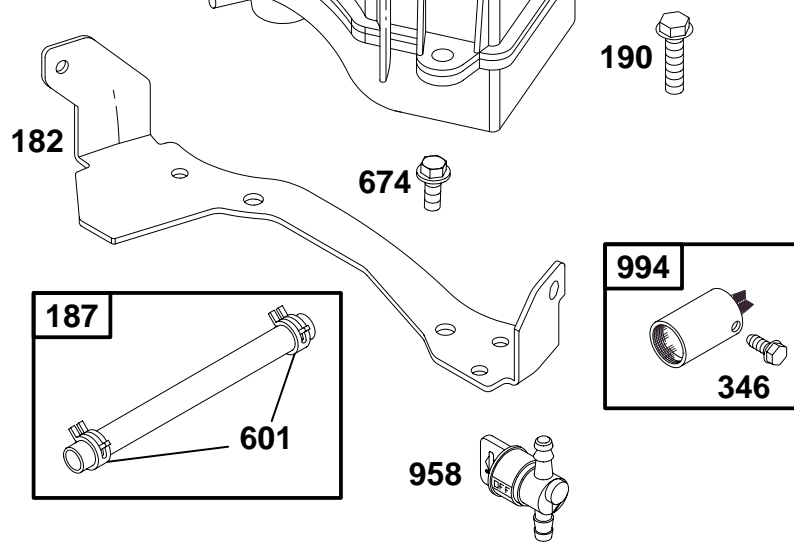

97700 to 97799

REF. NO.	PART NO.	DESCRIPTION	REF. NO.	PART NO.	DESCRIPTION	REF. NO.	PART NO.	DESCRIPTION
180	494022	Fuel Tank	613	690810	Screw	883	★272313	Exhaust Gasket
182	224394	Fuel Tank Bracket	670	494307	Fuel Tank Spacer	958	494768	Fuel Shut-Off Valve
187	296004	Fuel Line	674	692198	Screw	994	493662	Spark Arrester
190	94585	Screw	832	495909	Muffler Guard	1041	★	Foam Seal (Fuel Tank) (Sold in Kit Only)
300	493691	Exhaust Muffler	836	690664	Screw			
346	690661	Screw	836A	692198	Screw			
601	95162	Hose Clamp						

★ Included in Engine Gasket Set – Ref. No. 358.
● Included in Carburetor Overhaul Kit – Ref No. 121.

◆ Included in Carburetor Gasket Set – Ref. No. 977.