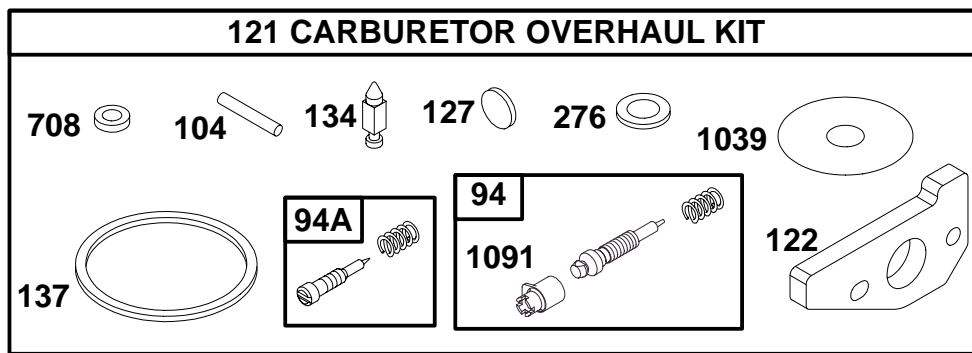

97700 to 97799

REF. NO.	PART NO.	DESCRIPTION	REF. NO.	PART NO.	DESCRIPTION	REF. NO.	PART NO.	DESCRIPTION
3	★299819	Oil Seal (Magneto Side)	122	●493669	Carburetor Spacer	868	★495773	Valve Seal
7	★272314	Cylinder Head Gasket	127	●	Welch Plug (Sold in Kit Only)	883	★272313	Exhaust Gasket
9	★272481	Breather Gasket	134	●398188	Needle/Seat Kit	943	★280891	O-Ring Seal
12	★272324	Crankcase Gasket	137	●◆280492	Float Bowl Gasket	977	498557	Carburetor Gasket Set
20	★399781	Oil Seal (PTO Side)	163	★272325	Air Cleaner Gasket	1022	★272323	Rocker Cover Gasket
94	●493765	Idle Mixture Kit	177	★691031	O-Ring Seal	1039	●	Float Limiter (Sold in Kit Only)
94A	●497717	Idle Mixture Kit (Emissions Carburetor)	276	●◆271716	Sealing Washer	1041	★	Foam Seal (Fuel Tank) (Sold in Kit Only)
104	●691242	Float Hinge Pin	358	493783	Engine Gasket Set	1081	★692296	O-Ring Seal
121	493917	Carburetor Overhaul Kit	585	★691879	Breather Passage Gasket	1091	●281425	Limiter Cap
			708	◆●691321	Dust Seal			

★ Included in Engine Gasket Set – Ref. No. 358.
● Included in Carburetor Overhaul Kit – Ref No. 121.

◆ Included in Carburetor Gasket Set – Ref. No. 977.