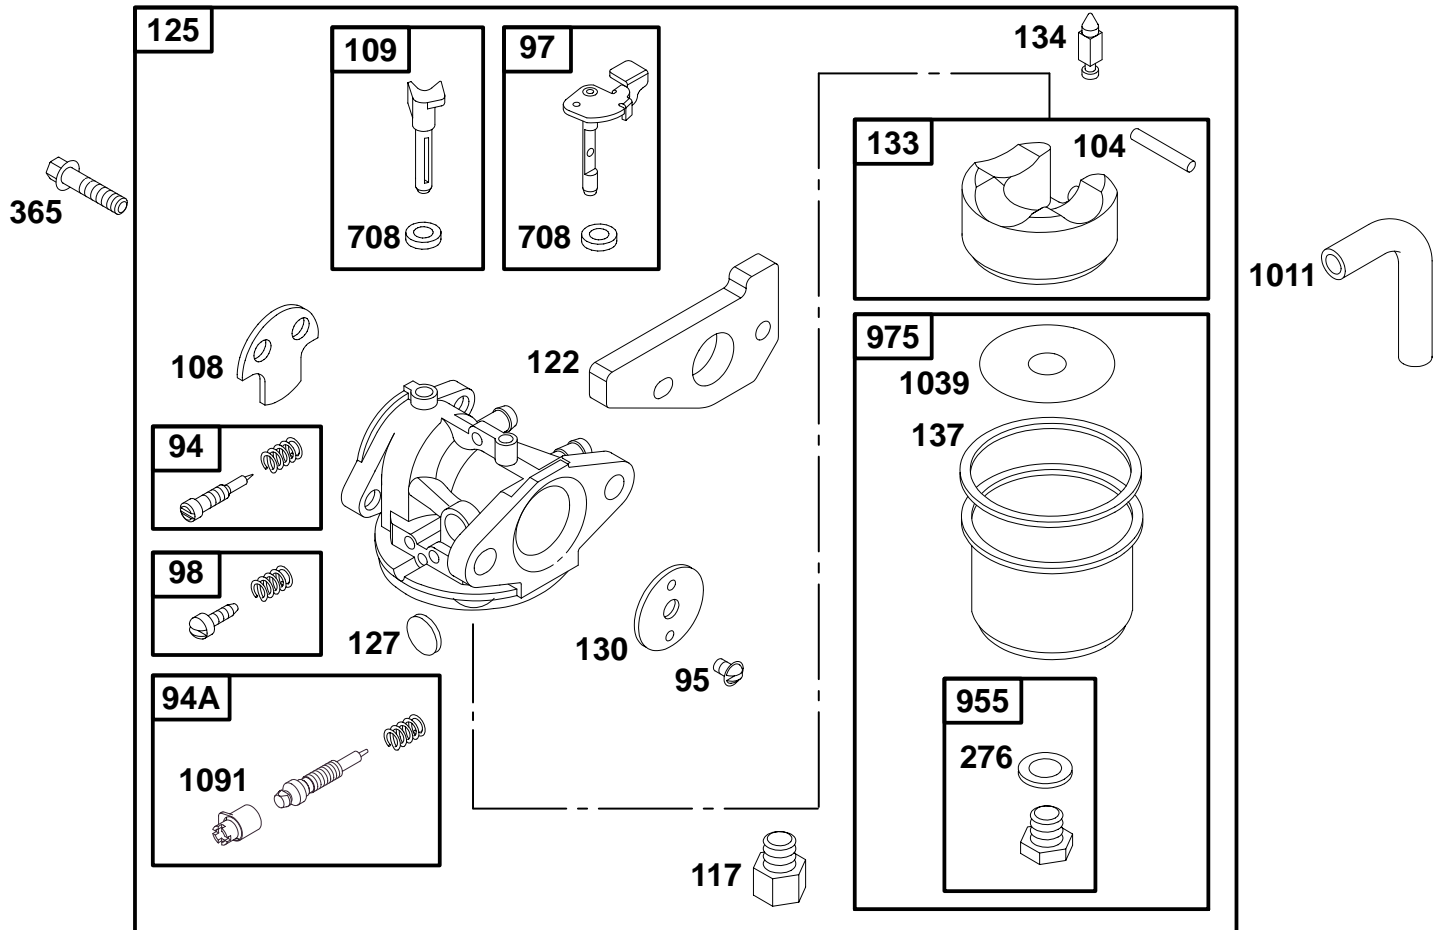

★ Included in Engine Gasket Set – Ref. No. 358.
 ● Included in Carburetor Overhaul Kit – Ref No. 121.

◆ Included in Carburetor Gasket Set – Ref. No. 977.

97700 to 97799

REF. NO.	PART NO.	DESCRIPTION	REF. NO.	PART NO.	DESCRIPTION	REF. NO.	PART NO.	DESCRIPTION
16	493726	Crankshaft Used on Type No(s). 0112, 0114, 0115, 0116, 0118, 0119, 0120, 0121, 0122, 0318, 0319, 0320, 0321, 0322, 0323, 0324, 3101, 3110. Note 493725 Crankshaft Used on Type No(s). 0101, 0102, 0110, 0111, 0113, 0310, 0311, 0313.	25	493781	Piston Assembly (Standard) Note 495267 Piston Assembly (.010 O.S.) 495269 Piston Assembly (.020 O.S.) 495271 Piston Assembly (.030 O.S.)	27	262514	Piston Pin Lock
		26			493782			Ring Set (Standard) Note 495268 Ring Set (.010 O.S.) 495270 Ring Set (.020 O.S.) 495272 Ring Set (.030 O.S.)
								29
						32	691664	Screw
						146	690979	Timing Key
						741	691830	Timing Gear

★ Included in Engine Gasket Set – Ref. No. 358.
● Included in Carburetor Overhaul Kit – Ref No. 121.

◆ Included in Carburetor Gasket Set – Ref. No. 977.

97700 to 97799

REF. NO.	PART NO.	DESCRIPTION	REF. NO.	PART NO.	DESCRIPTION	REF. NO.	PART NO.	DESCRIPTION	
94	●493765	Idle Mixture Kit	117	498253	Main Jet	134	●398188	Needle/Seat Kit	
94A	●497717	Idle Mixture Kit (Emissions Carburetor)			Note	137	●280492	Float Bowl Gasket	
95	691636	Screw			497215	Main Jet (High Altitude)	276	●271716	Sealing Washer
97	493267	Throttle Shaft	122	●493669	Carburetor Spacer	365	94584	Screw	
98	398185	Idle Speed Kit	125	497721	Carburetor Assembly	708	●691321	Dust Seal	
104	●691242	Float Hinge Pin	127	●	Welch Plug (Sold in Kit Only)	955	493924	Carburetor Plug	
108	692567	Choke Valve	130	691181	Throttle Valve	975	493902	Float Bowl	
109	493899	Choke Shaft	133	398187	Carburetor Float	1011	280786	Vent Tube	
						1039	●	Float Limiter (Sold in Kit Only)	
						1091	●281425	Limiter Cap	