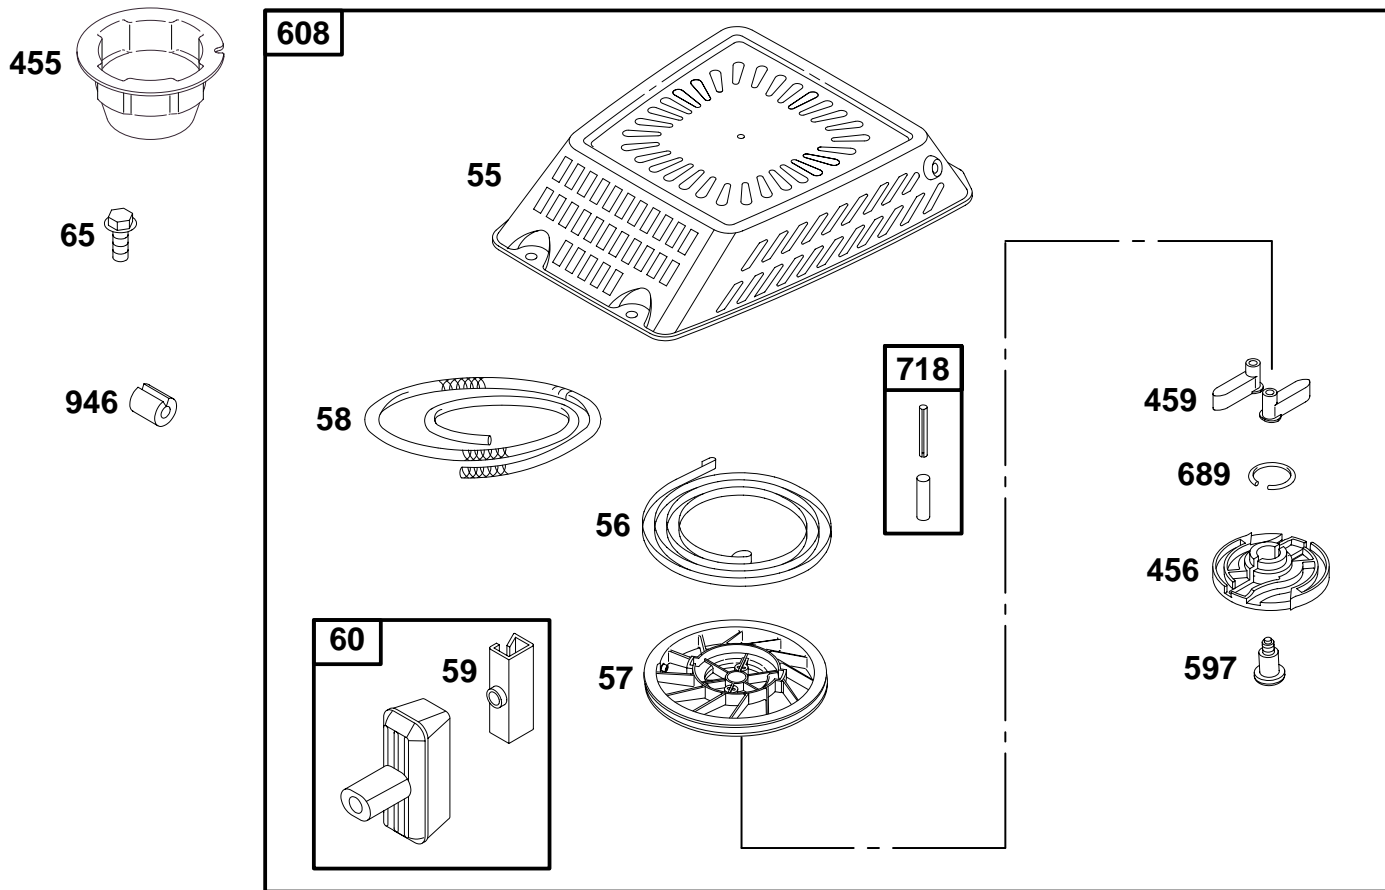

★ Included in Engine Gasket Set – Ref. No. 358.
 ● Included in Carburetor Overhaul Kit – Ref No. 121.

◆ Included in Carburetor Gasket Set – Ref. No. 977.

97700 to 97799

REF. NO.	PART NO.	DESCRIPTION	REF. NO.	PART NO.	DESCRIPTION	REF. NO.	PART NO.	DESCRIPTION
180	494022	Fuel Tank	613	690810	Screw	883	★272313	Exhaust Gasket
182	224394	Fuel Tank Bracket	670	494307	Fuel Tank Spacer	958	494768	Fuel Shut-Off Valve
187	296004	Fuel Line	674	692198	Screw	994	493662	Spark Arrester
190	94585	Screw	832	495909	Muffler Guard	1041	★	Foam Seal (Fuel Tank) (Sold in Kit Only)
300	493691	Exhaust Muffler	836	690664	Screw			
346	690661	Screw	836A	692198	Screw			
601	95162	Hose Clamp						

★ Included in Engine Gasket Set – Ref. No. 358.
● Included in Carburetor Overhaul Kit – Ref No. 121.

◆ Included in Carburetor Gasket Set – Ref. No. 977.

REF. NO.	PART NO.	DESCRIPTION	REF. NO.	PART NO.	DESCRIPTION	REF. NO.	PART NO.	DESCRIPTION
55	497960	Rewind Starter Housing (6 O'Clock)	58	280399	Starter Rope (Cut To Required Length)	597	691696	Screw
		Note	59	692594	Rewind Handle Insert	608	498146	Rewind Starter (6 O'Clock)
		498062	60	494212	Rewind Starter Handle			Note
		498062	65	692779	Screw			498147
		498062	455	691219	Flywheel Cup	689	691855	Friction Spring
56	498144	Pulley/Spring Assembly	456	692299	Pawl Friction Plate	718	493925	Locating Pin
57	498144	Pulley/Spring Assembly	459	281505	Ratchet Pawl	946	691738	Rope Stop