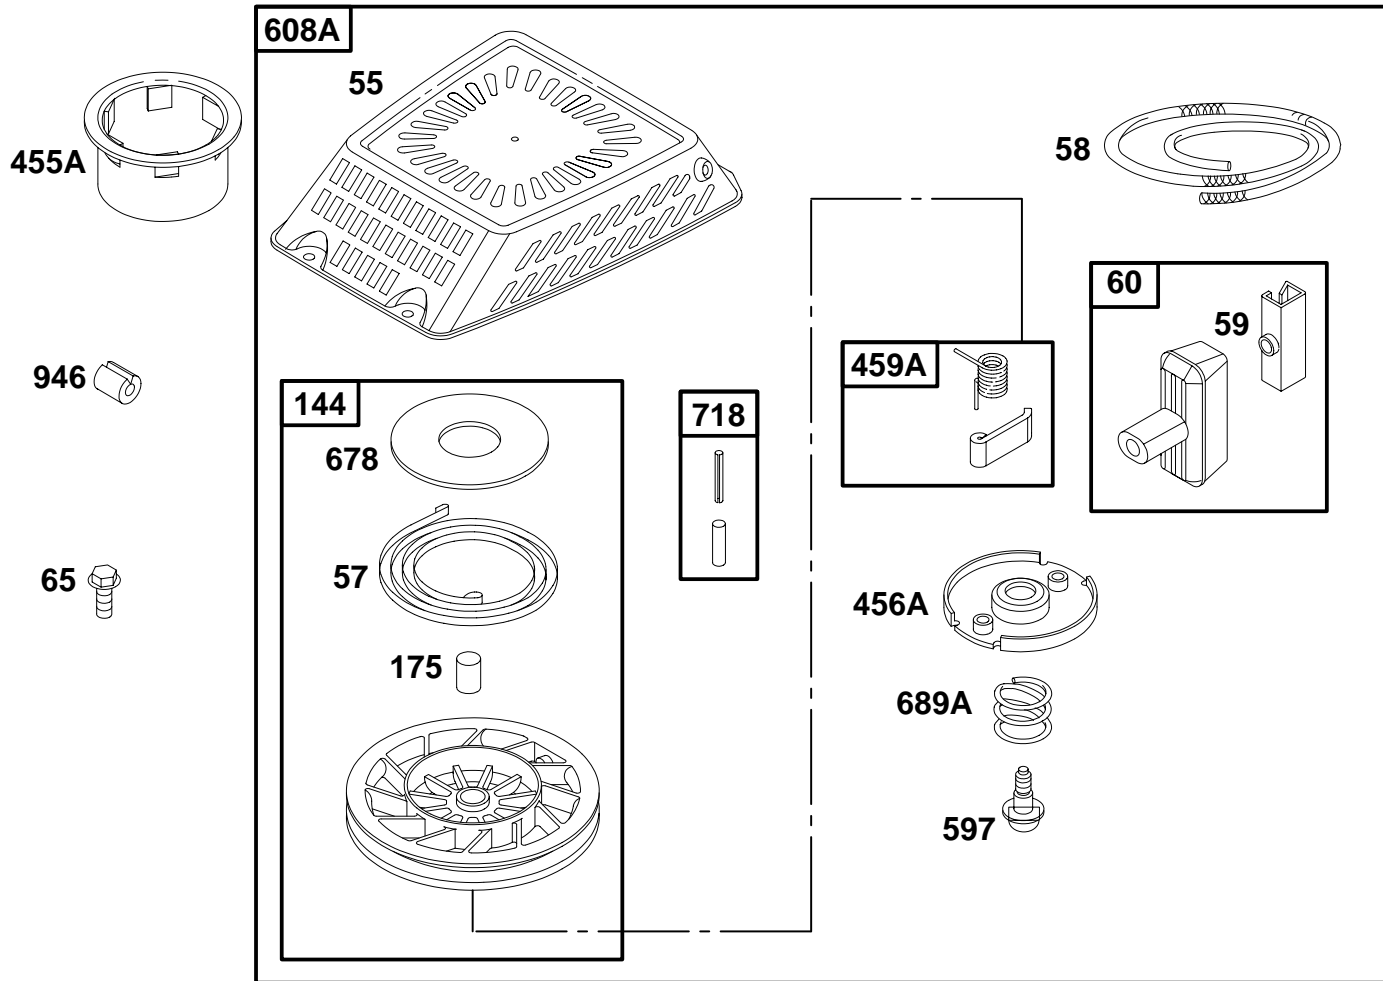

★ Included in Engine Gasket Set – Ref. No. 358.
● Included in Carburetor Overhaul Kit – Ref No. 121.

◆ Included in Carburetor Gasket Set – Ref. No. 977.

REF. NO.	PART NO.	DESCRIPTION	REF. NO.	PART NO.	DESCRIPTION	REF. NO.	PART NO.	DESCRIPTION
55	497960	Rewind Starter Housing (6 O'Clock)	58	280399	Starter Rope (Cut To Required Length)	597	691696	Screw
		Note	59	692594	Rewind Handle Insert	608	498146	Rewind Starter (6 O'Clock)
		498062	60	494212	Rewind Starter Handle			Note
		498062	65	692779	Screw			498147
		498062	455	691219	Flywheel Cup	689	691855	Friction Spring
56	498144	Pulley/Spring Assembly	456	692299	Pawl Friction Plate	718	493925	Locating Pin
57	498144	Pulley/Spring Assembly	459	281505	Ratchet Pawl	946	691738	Rope Stop

★ Included in Engine Gasket Set – Ref. No. 358.
 ● Included in Carburetor Overhaul Kit – Ref No. 121.

◆ Included in Carburetor Gasket Set – Ref. No. 977.

97700 to 97799

REF. NO.	PART NO.	DESCRIPTION	REF. NO.	PART NO.	DESCRIPTION	REF. NO.	PART NO.	DESCRIPTION
55	497960	Rewind Starter Housing (6 O'Clock)	59	692594	Insert Grip	608A	498146	Rewind Starter (6 O'Clock)
		Note _____	60	494212	Starter Rope Grip			
		498062 Rewind Starter Housing (9 O'Clock)	65	692779	Screw			Note _____
57	491889	Rewind Starter Spring	144	493824	Pulley/Spring Assembly			498147 Rewind Starter (9 O'Clock)
58	280399	Starter Rope (Cut To Required Length)	175	281179	Rewind Bushing	678	224278	Rewind Spacer
			455A	224250	Flywheel Cup	689A	262555	Friction Spring
			456A	224204	Pawl Friction Plate	718	493925	Locating Pin
			459A	492833	Ratchet Pawl	946	691738	Rope Stop
			597	691696	Screw			