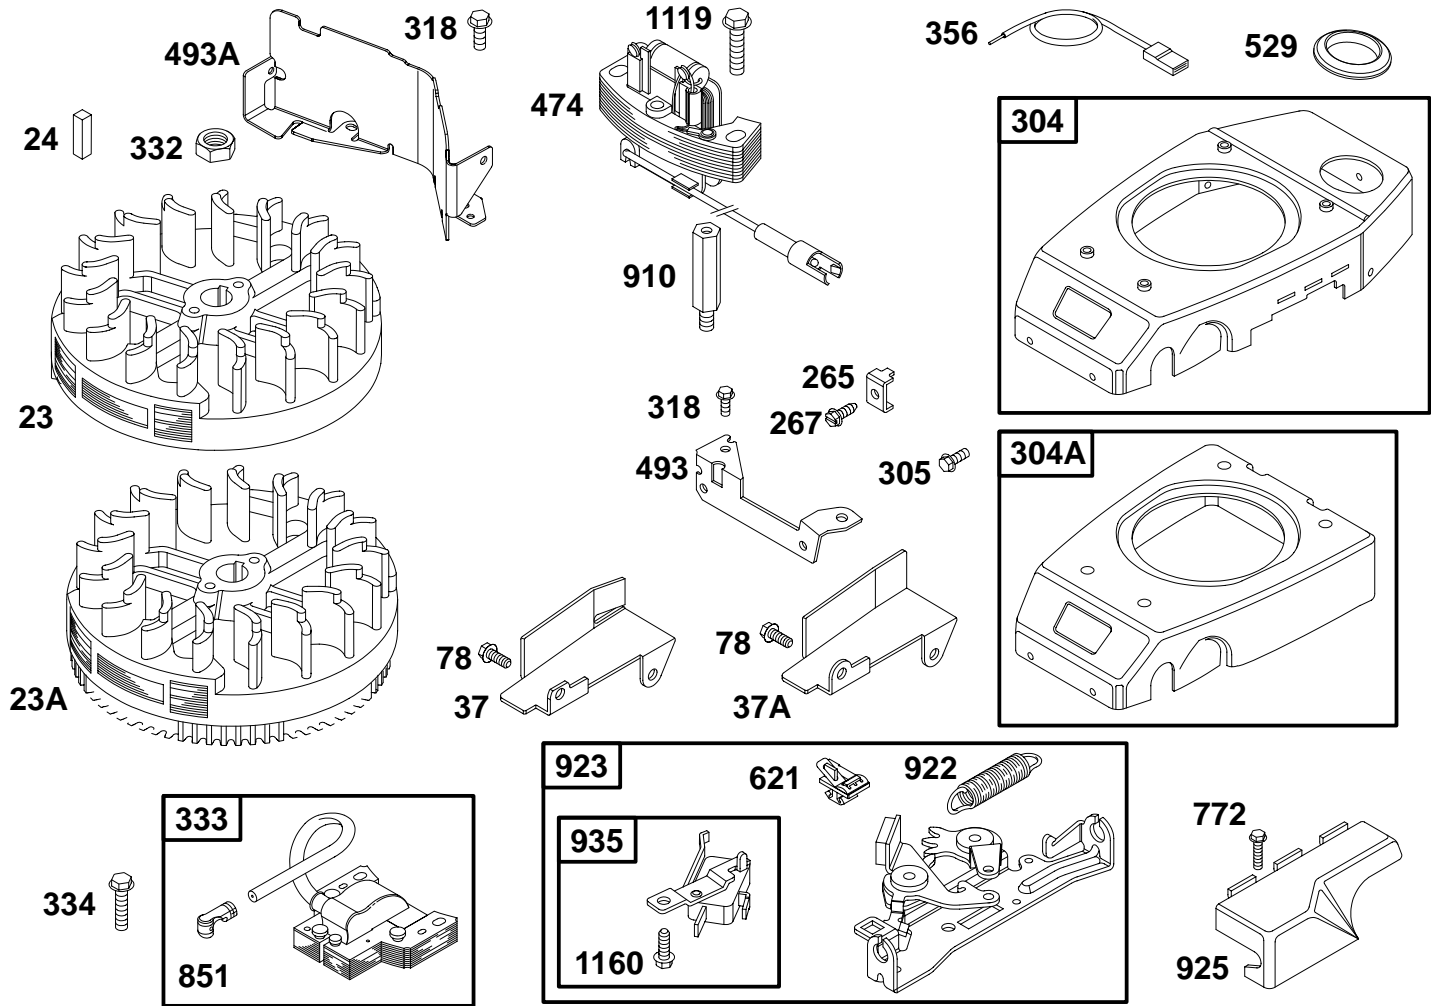

REF. NO.	PART NO.	DESCRIPTION	REF. NO.	PART NO.	DESCRIPTION	REF. NO.	PART NO.	DESCRIPTION
23	692315	Flywheel		493327	Blower Housing (Non-Compliance) (Electric Starter)	305	94582	Screw
23A	691987	Flywheel		497028	Blower Housing (Compliance) (Electric Starter)	318	94786	Screw
24	222698	Flywheel Key		497216	Blower Housing (Compliance) (Less Fuel Tank)	332	690662	Nut
37	224685	Flywheel Guard (Less Fuel Tank)		Note		333	802574	Magneto Armature
37A	224402	Flywheel Guard (Less Fuel Tank)		494941	Blower Housing (Non-Compliance) (Rewind Starter)	334	691061	Screw
78	94786	Screw				356	398808	Stop Wire
265	691024	Casing Clamp	304A	497216	Blower Housing (Compliance) (Less Fuel Tank)	474	691991	Alternator
267	691044	Screw				493	224686	Mounting Bracket
304	494051	Blower Housing (Non-Compliance) (Rewind Starter)				493A	224395	Mounting Bracket
		Note				529	281050	Grommet
		493326				621	692310	Stop Switch
		Blower Housing (Compliance) (Rewind Starter)				772	691648	Screw
						851	493880	Spark Plug Terminal
						910	691094	Stud
						922	691831	Brake Spring
						923	691994	Brake
						925	281046	Linkage Cover
						935	398758	Interlock Switch
						1119	691648	Screw
						1160	691627	Screw

★ Included in Engine Gasket Set – Ref. No. 358.
● Included in Carburetor Overhaul Kit – Ref No. 121.

◆ Included in Carburetor Gasket Set – Ref. No. 977.