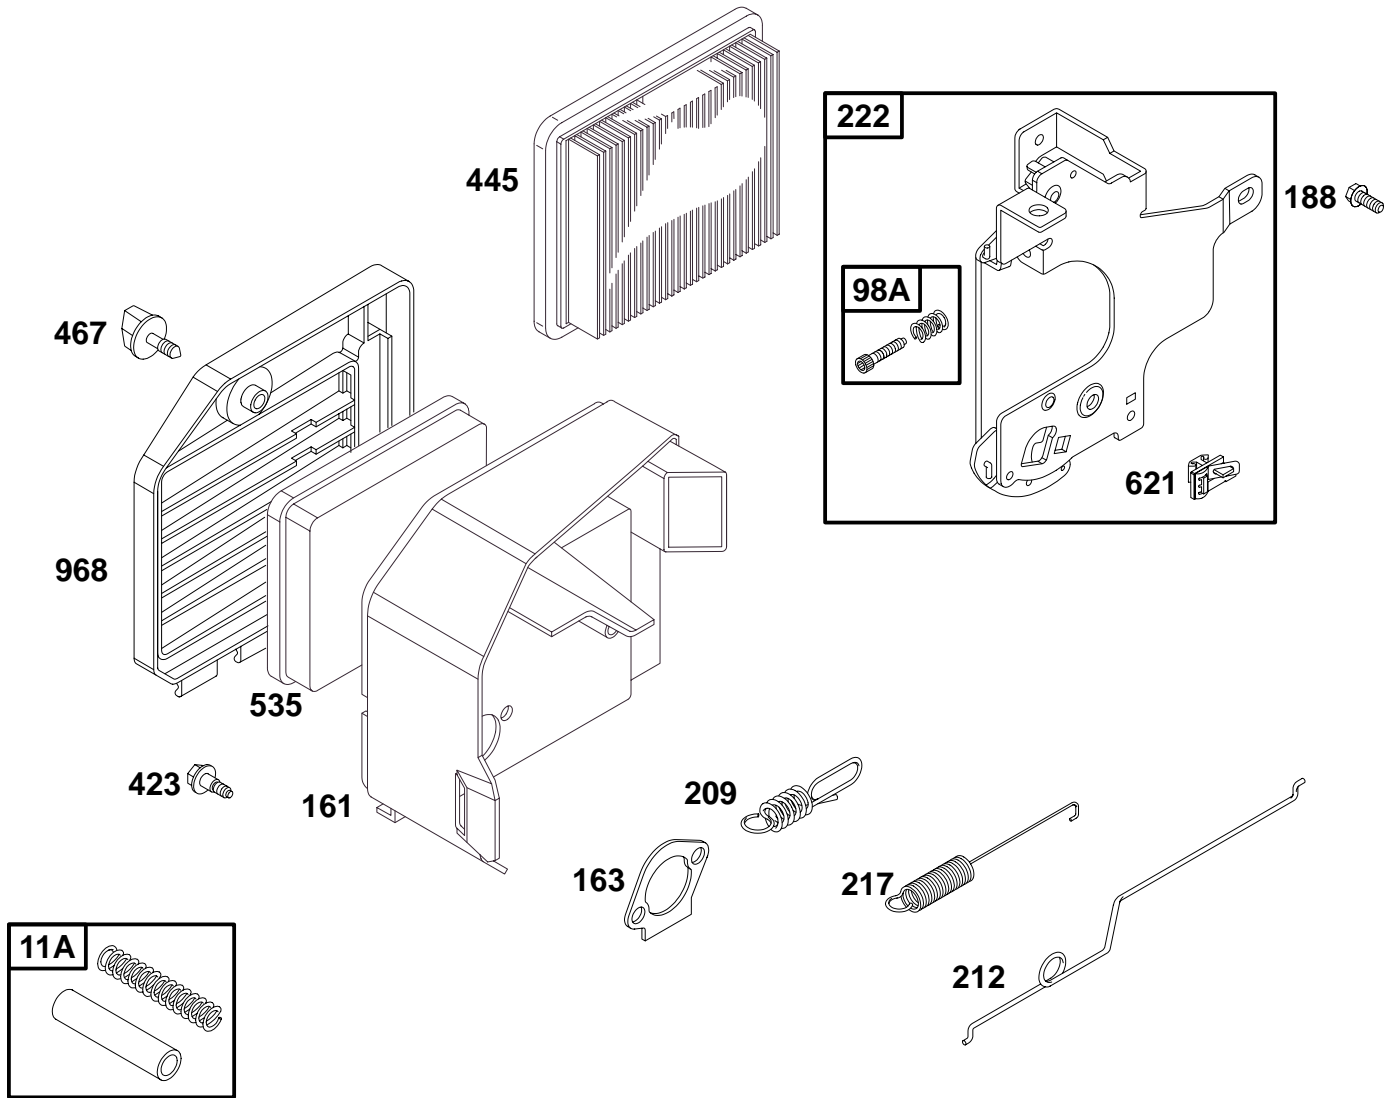

★ Included in Engine Gasket Set – Ref. No. 358.
● Included in Carburetor Overhaul Kit – Ref No. 121.

◆ Included in Carburetor Gasket Set – Ref. No. 977.

97700 to 97799

REF. NO.	PART NO.	DESCRIPTION	REF. NO.	PART NO.	DESCRIPTION	REF. NO.	PART NO.	DESCRIPTION	
94	●493765	Idle Mixture Kit	117	498253	Main Jet	134	●398188	Needle/Seat Kit	
94A	●497717	Idle Mixture Kit (Emissions Carburetor)			Note	137	●280492	Float Bowl Gasket	
95	691636	Screw			497215	Main Jet (High Altitude)	276	●271716	Sealing Washer
97	493267	Throttle Shaft	122	●493669	Carburetor Spacer	365	94584	Screw	
98	398185	Idle Speed Kit	125	497721	Carburetor Assembly	708	●691321	Dust Seal	
104	●691242	Float Hinge Pin	127	●	Welch Plug (Sold in Kit Only)	955	493924	Carburetor Plug	
108	692567	Choke Valve	130	691181	Throttle Valve	975	493902	Float Bowl	
109	493899	Choke Shaft	133	398187	Carburetor Float	1011	280786	Vent Tube	
						1039	●	Float Limiter (Sold in Kit Only)	
						1091	●281425	Limiter Cap	

★ Included in Engine Gasket Set – Ref. No. 358.
● Included in Carburetor Overhaul Kit – Ref No. 121.

◆ Included in Carburetor Gasket Set – Ref. No. 977.

97700 to 97799

REF. NO.	PART NO.	DESCRIPTION	REF. NO.	PART NO.	DESCRIPTION	REF. NO.	PART NO.	DESCRIPTION
11A	496753	Breather Tube	212	262709	Throttle Link	467	493307	Air Cleaner Knob
98A	493280	Idle Speed Kit	217	262717	Choke Return Spring	535	691315	Air Cleaner Foam Filter
161	493408	Air Cleaner Base	222	493539	Control Bracket	621	692310	Stop Switch
163	★272325	Air Cleaner Gasket	423	94577	Screw	968	281006	Air Cleaner Cover
188	692198	Screw	445	494245	Air Cleaner Cartridge Filter			
209	262735	Governor Spring						