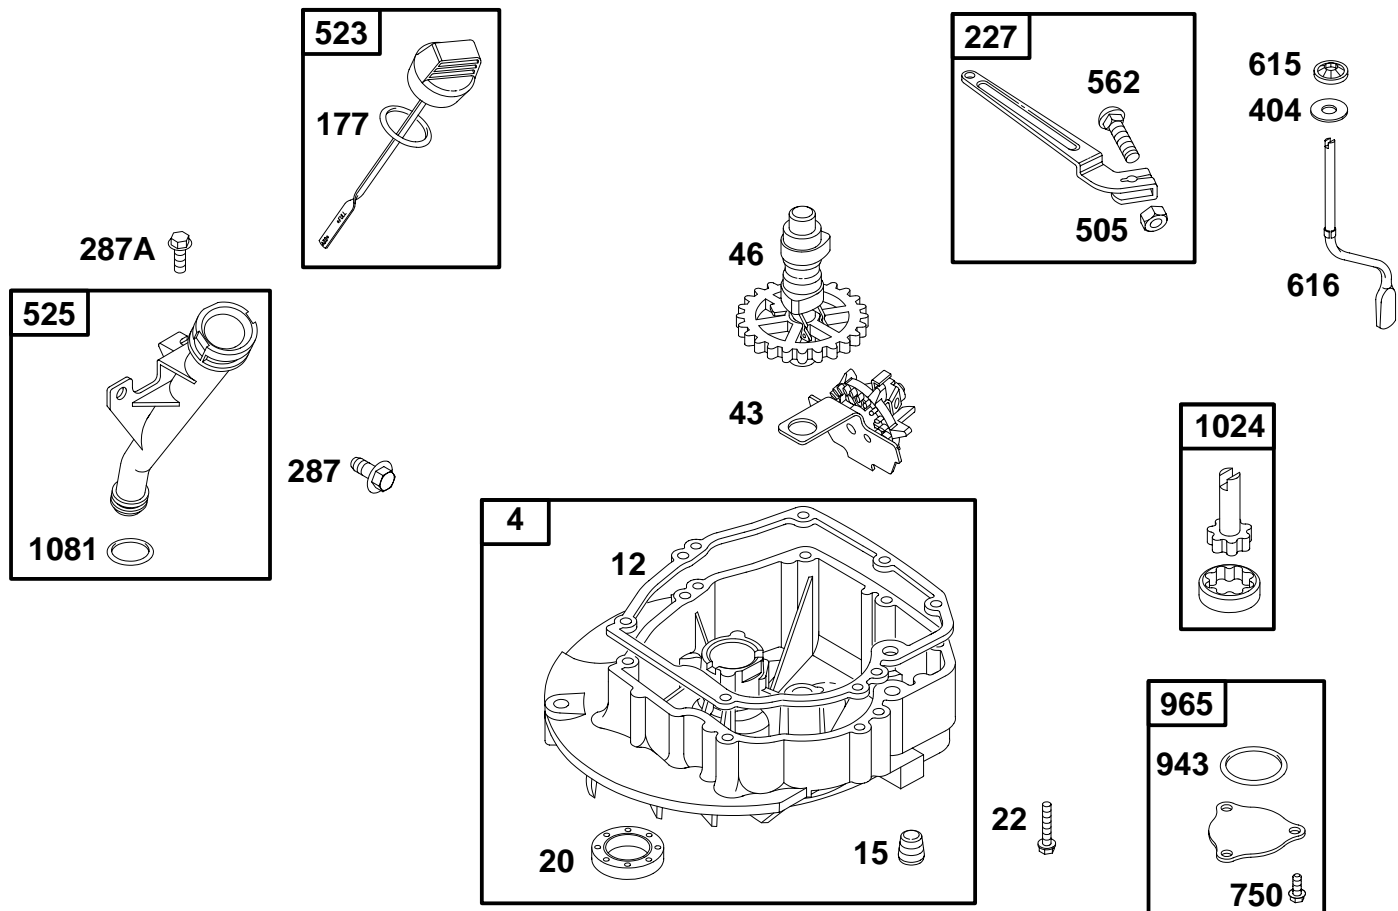

97700 to 97799

★ REQUIRES SPECIAL TOOLS TO INSTALL.
SEE REPAIR INSTRUCTION MANUAL.

REF. NO.	PART NO.	DESCRIPTION	REF. NO.	PART NO.	DESCRIPTION	REF. NO.	PART NO.	DESCRIPTION
1	493787	Cylinder Assembly	40	262552	Valve Retainer	684	690345	Screw
3	★299819	Oil Seal (Magneto Side)	45	690977	Valve Tappet	718	230192	Locating Pin
5	493785	Cylinder Head	122	●493669	Carburetor Spacer	830	691095	Stud
7	★272314	Cylinder Head Gasket	192	691986	Rocker Arm Adjuster	868	★495773	Valve Seal
8	495786	Breather Assembly	238	262499	Valve Cap	871	262718	Guide Bushing
9	★272481	Breather Gasket	337	491055	Sparkplug	883	★272313	Exhaust Gasket
10	94650	Screw	584	692342	Breather Passage Cover	914	94576	Screw
11	691781	Breather Tube	585	★691879	Breather Passage Gasket	1022	★272323	Rocker Cover Gasket
13	690912	Screw	635	66538	Sparkplug Boot	1023	214108	Rocker Arm Cover
33	493778	Exhaust Valve			Note	1026	493527	Push Rod
34	493777	Intake Valve			692927	1029	224111	Rocker Arm
35	262716	Valve Spring (Intake)			Sparkplug Boot	1034	224400	Push Rod Guide
36	262716	Valve Spring (Exhaust)			Used on Type No(s). 0113.			

★ Included in Engine Gasket Set – Ref. No. 358.

● Included in Carburetor Overhaul Kit – Ref No. 121.

◆ Included in Carburetor Gasket Set – Ref. No. 977.

97700 to 97799

REF. NO.	PART NO.	DESCRIPTION	REF. NO.	PART NO.	DESCRIPTION	REF. NO.	PART NO.	DESCRIPTION
4	493901	Engine Sump	287	692198	Screw	562	691119	Bolt
12	★272324	Crankcase Gasket	287A	94582	Screw	615	690340	Governor Shaft Retainer
15	691680	Oil Drain Plug	404	690272	Washer	616	691306	Governor Crank
20	★399781	Oil Seal (PTO Side)	505	691251	Nut	750	692198	Screw
22	691092	Screw	523	692953	Dipstick	943	★280891	O-Ring Seal
43	493719	Governor/Oil Slinger	525	494194	Dipstick Tube	965	492756	Oil Pump Cover
46	493310	Camshaft	Note			1024	493884	Oil Pump
177	★691031	O-Ring Seal	494195 Dipstick Tube (With Brake)			1081	★692296	O-Ring Seal
227	690783	Governor Control Lever						