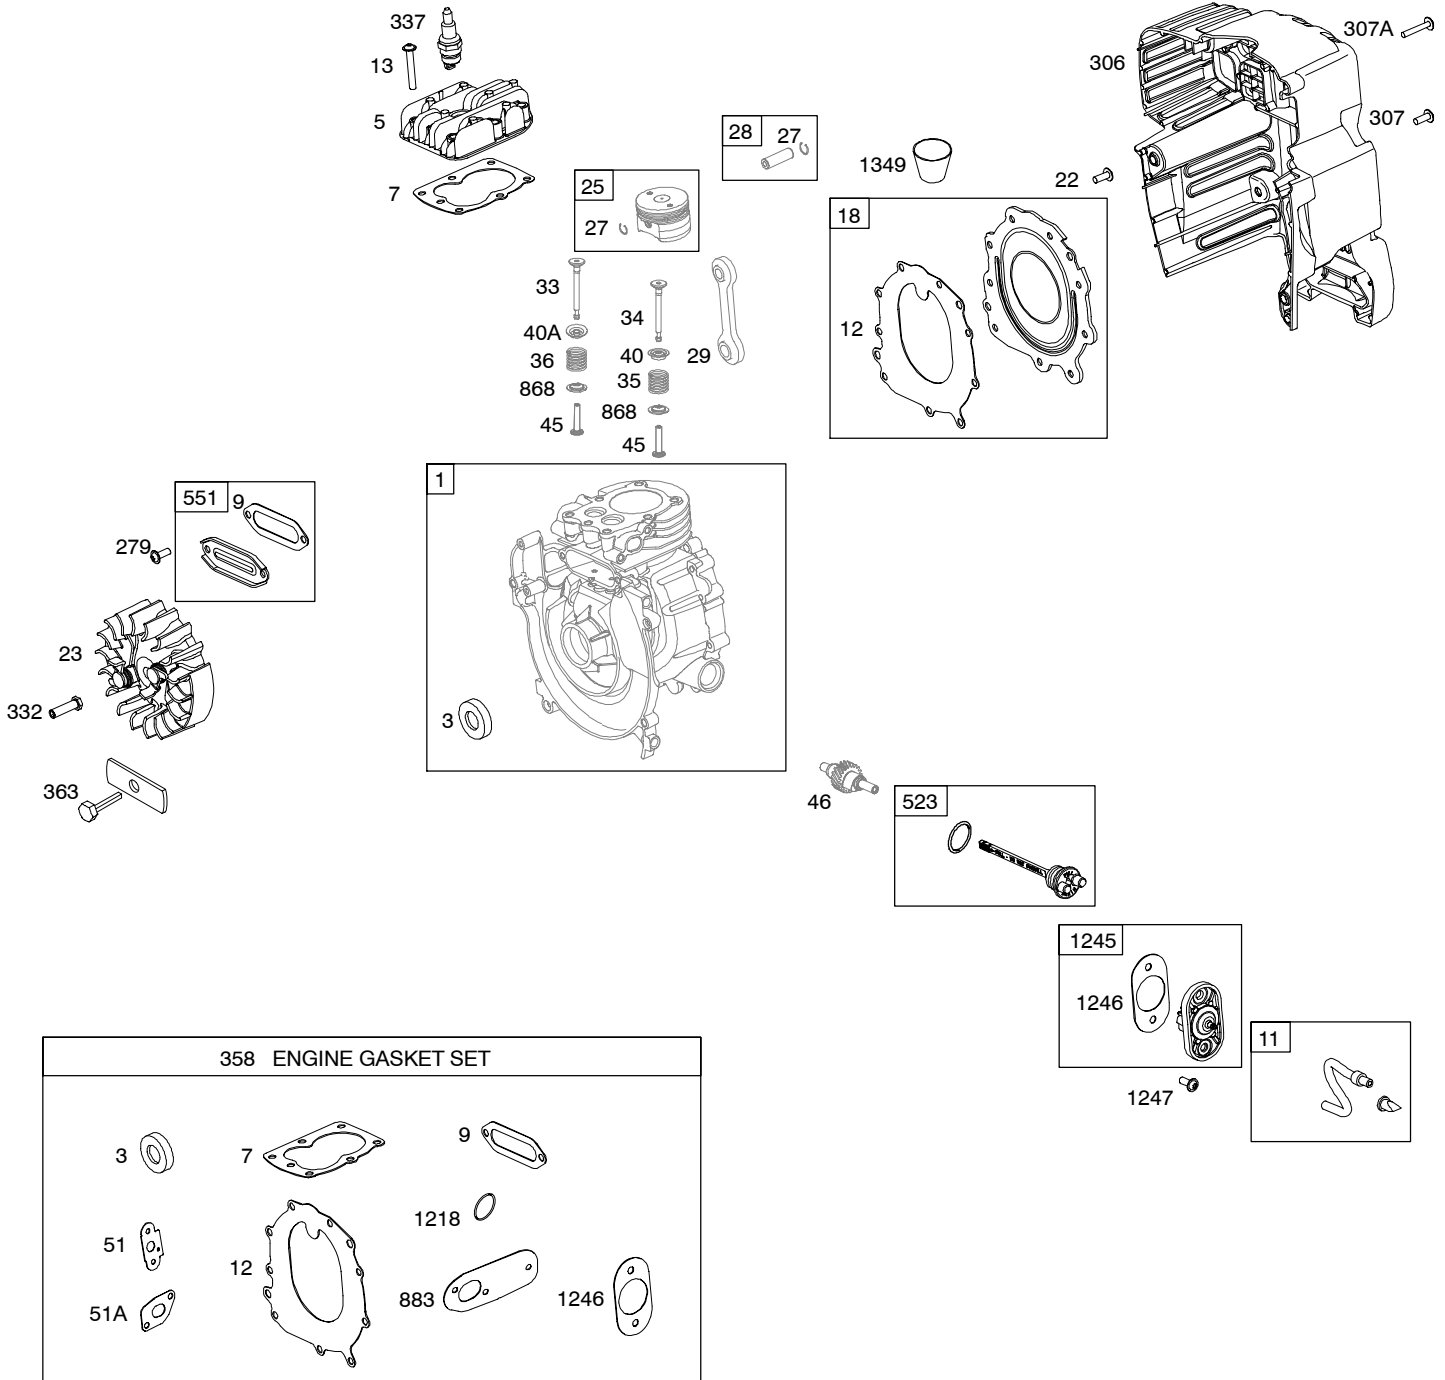

1330 REPAIR MANUAL

1058 OPERATOR'S MANUAL

1036 EMISSIONS LABEL

1019 LABEL KIT

GHOSTED PARTS ARE NOT SERVICABLE
AND ARE SHOWN FOR REFERENCE ONLY.