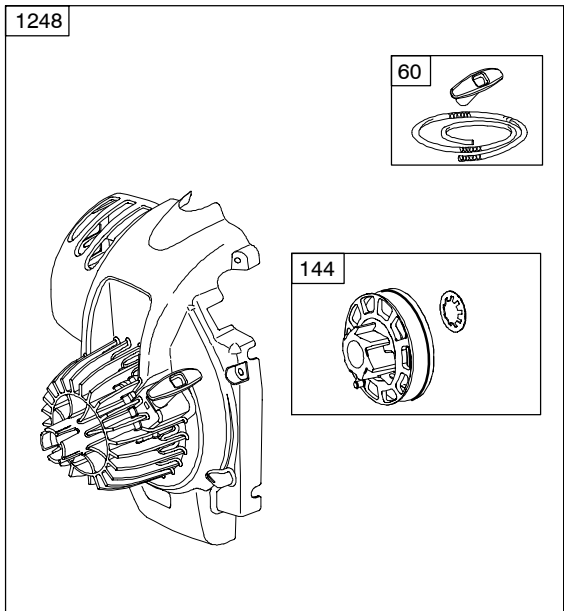

REF. NO.	PART NO.	DESCRIPTION	REF. NO.	PART NO.	DESCRIPTION	REF. NO.	PART NO.	DESCRIPTION
<i>Items listed without part numbers are not available.</i>			122	696870	Spacer-Carburetor	654	690800	Nut (Carburetor)
			125	696949	Carburetor	676	697039	Deflector-Muffler
			125A		Carburetor (For Service of complete carburetor, see Ref 125)	677	697040	Screw (Muffler Deflector)
1		Cylinder Assembly	144	791499	Pulley/Spring Assem- bly	725	696922	Gasket-Fuel Tank
3	★696879	Seal-Oil (Magneto Side)	174		Throttle Valve Assembly	868		Seal-Valve
5	696848	Head-Cylinder	257	696895	Screw (Starter Clutch)	883	★697035	Gasket-Exhaust
7	★696865	Gasket-Cylinder Head	279	696889	Screw (Valve Cover)	957	696921	Cap-Fuel Tank (Plastic)
9	★696931	Gasket-Breather	300	696874	Muffler	968		Cover-Air Cleaner
11	696871	Tube-Breather	306	696936	Shield-Cylinder	972	696919	Tank-Fuel (Plastic)
12	★696866	Gasket-Crankcase	307	696889	Screw (Cylinder Shield)	976		Primer-Carburetor
13	696891	Screw (Cylinder Head)	307A	696895	Screw (Cylinder Shield)	977		Gasket Set- Carburetor
18	696950	Cover-Crankcase	332	699870	Nut (Flywheel)	994	697038	Arrestor-Spark
22	696889	Screw (Crankcase Cover/ Sump)	333	792479	Armature-Magneto	1019	697060	Kit-Label
23	696885	Flywheel	334	696891	Screw (Magneto Armature)	1036		Label-Emissions (Available from an Authorized Briggs and Stratton Service Dealer)
25		Piston Assembly	337	696876	Plug-Spark	1058	276183	Operator's Manual
27		Lock-Piston Pin	358	697010	Gasket Set-Engine	1238	696893	Screw (Carburetor Spacer)
28		Pin-Piston	365	696894	Screw (Carburetor)	1245	696967	Cover-Cam Gear
29		Rod-Connecting	391		Body-Fuel Pump	1246	696929	Gasket-Cam Gear Cover
33		Valve-Exhaust	393		Screen-Carburetor	1247	698031	Screw (Cam Gear Cover)
34		Valve-Intake	471		Screw (Inlet Seat)	1248	699877	Blower Housing/ Rewind
35		Spring-Valve (Intake)	507	696872	Insulator	1249	698031	Screw (Blower Housing/ Rewind)
36		Spring-Valve (Exhaust)	523	696930	Dipstick	1255		Screw (Primer Bulb Cover)
40		Retainer-Valve (Intake)	535	696923	Filter-Air Cleaner Foam	1256		Cover-Primer Bulb
40A		Retainer-Valve (Exhaust)	536	790567	Cleaner-Air	1257		Backplate-Primer
45		Tappet-Valve	551	696849	Cover-Valve	1330	275072	Repair Manual
46		Camshaft	573		Plate-Back	1348	699888	Cover-Clutch
51	★696868	Gasket-Intake	578	792474	Wire Assembly	1349	699969	Cup-Oil Fill
51A	★696867	Gasket-Intake	578A	699874	Wire Assembly	1357	699876	Sleeve-Fuel Line
60	699944	Grip-Starter Rope						
66	699871	Clutch-Starter						
104		Pin-Float Hinge						
106		Seat-Inlet						
117		Jet-Main (Standard)						