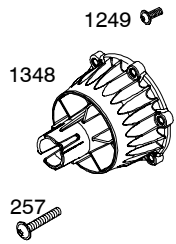

REF. NO.	PART NO.	DESCRIPTION	REF. NO.	PART NO.	DESCRIPTION	REF. NO.	PART NO.	DESCRIPTION
<i>Items listed without part numbers are not available.</i>			122	696870	Spacer-Carburetor	654	690800	Nut (Carburetor)
			125	696949	Carburetor	676	697039	Deflector-Muffler
			125A		Carburetor (For Service of complete carburetor, see Ref 125)	677	697040	Screw (Muffler Deflector)
1		Cylinder Assembly	144	791499	Pulley/Spring Assem- bly	725	696922	Gasket-Fuel Tank
3	★696879	Seal-Oil (Magneto Side)	174		Throttle Valve Assembly	868		Seal-Valve
5	696848	Head-Cylinder	257	696895	Screw (Starter Clutch)	883	★697035	Gasket-Exhaust
7	★696865	Gasket-Cylinder Head	279	696889	Screw (Valve Cover)	957	696921	Cap-Fuel Tank (Plastic)
9	★696931	Gasket-Breather	300	696874	Muffler	968		Cover-Air Cleaner
11	696871	Tube-Breather	306	696936	Shield-Cylinder	972	696919	Tank-Fuel (Plastic)
12	★696866	Gasket-Crankcase	307	696889	Screw (Cylinder Shield)	976		Primer-Carburetor
13	696891	Screw (Cylinder Head)	307A	696895	Screw (Cylinder Shield)	977		Gasket Set- Carburetor
18	696950	Cover-Crankcase	332	699870	Nut (Flywheel)	994	697038	Arrestor-Spark
22	696889	Screw (Crankcase Cover/ Sump)	333	792479	Armature-Magneto	1019	697060	Kit-Label
23	696885	Flywheel	334	696891	Screw (Magneto Armature)	1036		Label-Emissions (Available from an Authorized Briggs and Stratton Service Dealer)
25		Piston Assembly	337	696876	Plug-Spark	1058	276183	Operator's Manual
27		Lock-Piston Pin	358	697010	Gasket Set-Engine	1238	696893	Screw (Carburetor Spacer)
28		Pin-Piston	365	696894	Screw (Carburetor)	1245	696967	Cover-Cam Gear
29		Rod-Connecting	391		Body-Fuel Pump	1246	696929	Gasket-Cam Gear Cover
33		Valve-Exhaust	393		Screen-Carburetor	1247	698031	Screw (Cam Gear Cover)
34		Valve-Intake	471		Screw (Inlet Seat)	1248	699877	Blower Housing/ Rewind
35		Spring-Valve (Intake)	507	696872	Insulator	1249	698031	Screw (Blower Housing/ Rewind)
36		Spring-Valve (Exhaust)	523	696930	Dipstick	1255		Screw (Primer Bulb Cover)
40		Retainer-Valve (Intake)	535	696923	Filter-Air Cleaner Foam	1256		Cover-Primer Bulb
40A		Retainer-Valve (Exhaust)	536	790567	Cleaner-Air	1257		Backplate-Primer
45		Tappet-Valve	551	696849	Cover-Valve	1330	275072	Repair Manual
46		Camshaft	573		Plate-Back	1348	699888	Cover-Clutch
51	★696868	Gasket-Intake	578	792474	Wire Assembly	1349	699969	Cup-Oil Fill
51A	★696867	Gasket-Intake	578A	699874	Wire Assembly	1357	699876	Sleeve-Fuel Line
60	699944	Grip-Starter Rope						
66	699871	Clutch-Starter						
104		Pin-Float Hinge						
106		Seat-Inlet						
117		Jet-Main (Standard)						