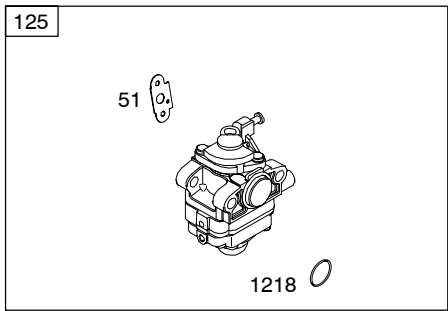

REF. NO.	PART NO.	DESCRIPTION	REF. NO.	PART NO.	DESCRIPTION	REF. NO.	PART NO.	DESCRIPTION
<i>Items listed without part numbers are not available.</i>			122	696870	Spacer-Carburetor	654	690800	Nut (Carburetor)
			125	696949	Carburetor	676	697039	Deflector-Muffler
			125A		Carburetor (For Service of complete carburetor, see Ref 125)	677	697040	Screw (Muffler Deflector)
1		Cylinder Assembly	144	791499	Pulley/Spring Assem- bly	725	696922	Gasket-Fuel Tank
3	★696879	Seal-Oil (Magneto Side)	174		Throttle Valve Assembly	868		Seal-Valve
5	696848	Head-Cylinder	257	696895	Screw (Starter Clutch)	883	★697035	Gasket-Exhaust
7	★696865	Gasket-Cylinder Head	279	696889	Screw (Valve Cover)	957	696921	Cap-Fuel Tank (Plastic)
9	★696931	Gasket-Breather	300	696874	Muffler	968		Cover-Air Cleaner
11	696871	Tube-Breather	306	696936	Shield-Cylinder	972	696919	Tank-Fuel (Plastic)
12	★696866	Gasket-Crankcase	307	696889	Screw (Cylinder Shield)	976		Primer-Carburetor
13	696891	Screw (Cylinder Head)	307A	696895	Screw (Cylinder Shield)	977		Gasket Set- Carburetor
18	696950	Cover-Crankcase	332	699870	Nut (Flywheel)	994	697038	Arrestor-Spark
22	696889	Screw (Crankcase Cover/ Sump)	333	792479	Armature-Magneto	1019	697060	Kit-Label
23	696885	Flywheel	334	696891	Screw (Magneto Armature)	1036		Label-Emissions (Available from an Authorized Briggs and Stratton Service Dealer)
25		Piston Assembly	337	696876	Plug-Spark	1058	276183	Operator's Manual
27		Lock-Piston Pin	358	697010	Gasket Set-Engine	1238	696893	Screw (Carburetor Spacer)
28		Pin-Piston	365	696894	Screw (Carburetor)	1245	696967	Cover-Cam Gear
29		Rod-Connecting	391		Body-Fuel Pump	1246	696929	Gasket-Cam Gear Cover
33		Valve-Exhaust	393		Screen-Carburetor	1247	698031	Screw (Cam Gear Cover)
34		Valve-Intake	471		Screw (Inlet Seat)	1248	699877	Blower Housing/ Rewind
35		Spring-Valve (Intake)	507	696872	Insulator	1249	698031	Screw (Blower Housing/ Rewind)
36		Spring-Valve (Exhaust)	523	696930	Dipstick	1255		Screw (Primer Bulb Cover)
40		Retainer-Valve (Intake)	535	696923	Filter-Air Cleaner Foam	1256		Cover-Primer Bulb
40A		Retainer-Valve (Exhaust)	536	790567	Cleaner-Air	1257		Backplate-Primer
45		Tappet-Valve	551	696849	Cover-Valve	1330	275072	Repair Manual
46		Camshaft	573		Plate-Back	1348	699888	Cover-Clutch
51	★696868	Gasket-Intake	578	792474	Wire Assembly	1349	699969	Cup-Oil Fill
51A	★696867	Gasket-Intake	578A	699874	Wire Assembly	1357	699876	Sleeve-Fuel Line
60	699944	Grip-Starter Rope						
66	699871	Clutch-Starter						
104		Pin-Float Hinge						
106		Seat-Inlet						
117		Jet-Main (Standard)						