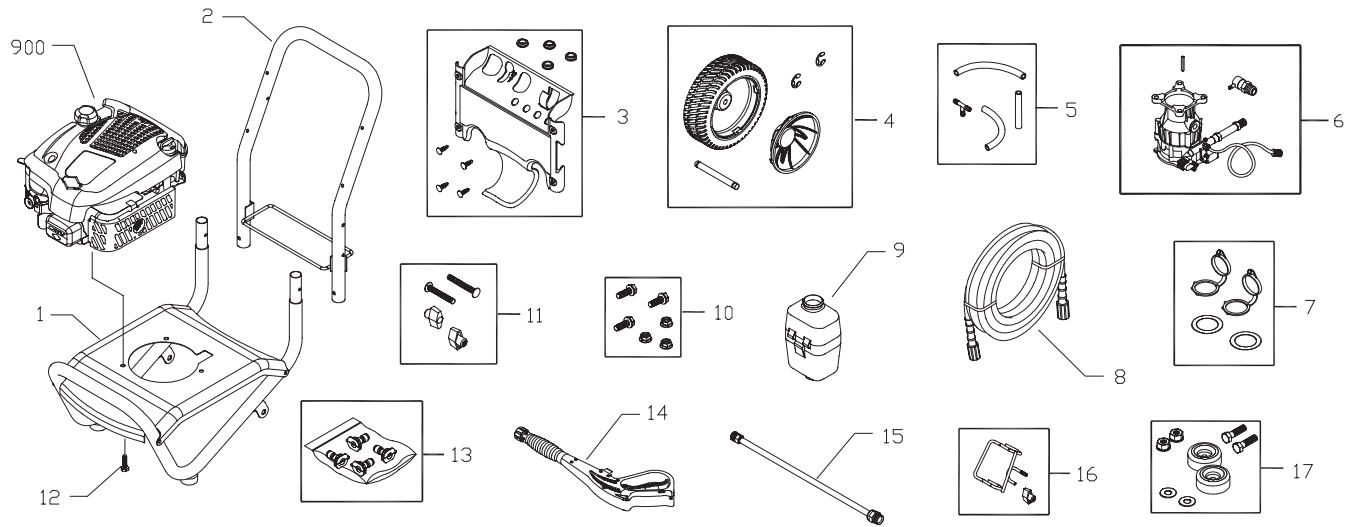

## EXPLODED VIEW AND PARTS LIST — MAIN UNIT

Item	Part #	Description
1	201366GS	ASSY, Base
2	204222GS	ASSY, Handle/Wireform
3	202007GS	KIT, Billboard w/Decals & Clips
	195964GS	Clips, Tree
	30809GS	Grommet
4	201394GS	KIT, Wheel
	192050GS	E-Ring
	200519GS	Hubcap
	201313GS	Axle
5	196813GS	KIT, Hose/Tee
6	198164GS	ASSY, Pump
	194298GS	Valve, Thermal Relief
	23139DGS	Key
7	202008GS	KIT, Cap Chem Tank
8	196138GS	HOSE
9	195190GS	ASSY, Tank Chemical
	192980GS	Kit, Valve
10	192131GS	KIT, Pump Mounting Hardware
11	B2203GS	KIT, Handle Connector
12	75246GS	HHS, Trilobular, 3/8-16 x 1-1/4
13	199098GS	KIT, Nozzles
	198841GS	Nozzle, Soap
	195983AAGS	Nozzle, QC, Red
	195983XGS	Nozzle, QC, Yellow
	195983RGS	Nozzle, QC, White

## EXPLODED VIEW AND PARTS LIST — PUMP

Item	Part #	Description
19	190571GS	CAP, Oil
28	190574GS	MANIFOLD
45	190578GS	PIN
62	190581GS	CAP, 1/8
76	194298GS	THERMAL RELIEF
A	190594GS	KIT, UNLOADER
B	190588GS	KIT, WATER INLET, ANODIZED
C	190589GS	KIT, OUTLET, ANODIZED
D	193808GS	KIT, HEAD BRASS
E	193806GS	KIT, CHECK VALVES
F	190592GS	KIT, INLET CHECK
G	190593GS	KIT, CHEMICAL INJECTION

Item	Part #	Description
H	193807GS	KIT, SEAL SET
J	189971GS	KIT, CHEMICAL HOSE
K	193971GS	KIT, PIPE FITTING
L	193972GS	KIT, UNLOADER SEAT

### Parts Not Illustrated

190585GS	OIL BOTTLE
B2384GS	FILTER, Inlet

**NOTE:** Item letters A - L are service kits and include all parts shown within the box.