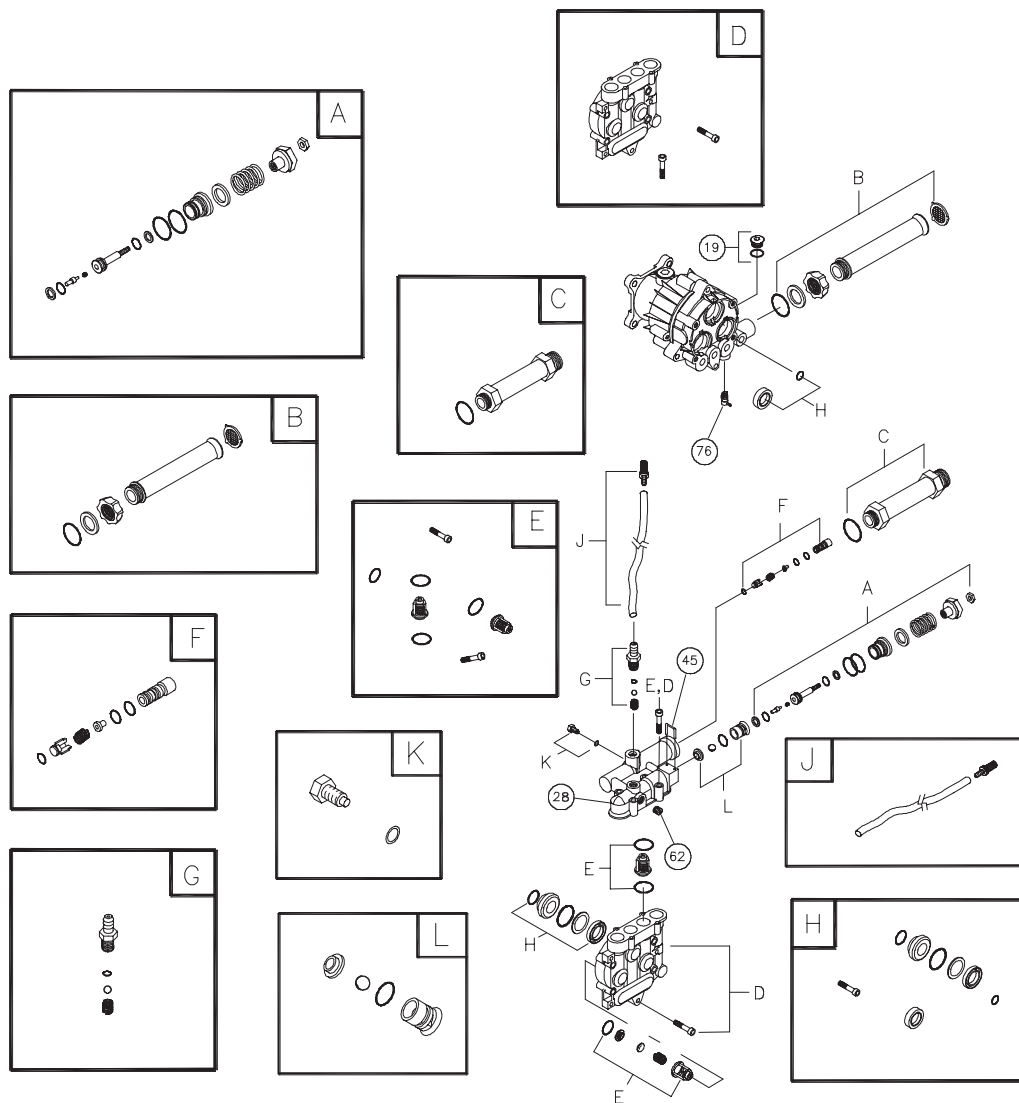

## EXPLODED VIEW AND PARTS LIST — MAIN UNIT

Item	Part #	Description
1	201366GS	ASSY, Base
2	204222GS	ASSY, Handle/Wireform
3	202007GS	KIT, Billboard w/Decals & Clips
	195964GS	Clips, Tree
	30809GS	Grommet
4	201394GS	KIT, Wheel
	192050GS	E-Ring
	200519GS	Hubcap
	201313GS	Axle
5	196813GS	KIT, Hose/Tee
6	198164GS	ASSY, Pump
	194298GS	Valve, Thermal Relief
	23139DGS	Key
7	202008GS	KIT, Cap Chem Tank
8	196138GS	HOSE
9	195190GS	ASSY, Tank Chemical
	192980GS	Kit, Valve
10	192131GS	KIT, Pump Mounting Hardware
11	B2203GS	KIT, Handle Connector
12	75246GS	HHS, Trilobular, 3/8-16 x 1-1/4
13	199098GS	KIT, Nozzles
	198841GS	Nozzle, Soap
	195983AAGS	Nozzle, QC, Red
	195983XGS	Nozzle, QC, Yellow
	195983RGS	Nozzle, QC, White

### Optional Accessories

6048	KIT, O-Ring
6039	PUMP SAVER

§ - Contact Engine Manufacturer

Copyright © 2007 Briggs & Stratton Power Products Group, LLC. All rights reserved. No part of this material may be reproduced or transmitted in any form by any means without the express written permission of Briggs & Stratton Power Products Group, LLC.

# Exploded Views and Parts List

## EXPLODED VIEW AND PARTS LIST — PUMP

Item	Part #	Description
19	190571GS	CAP, Oil
28	190574GS	MANIFOLD
45	190578GS	PIN
62	190581GS	CAP, 1/8
76	194298GS	THERMAL RELIEF
A	190594GS	KIT, UNLOADER
B	190588GS	KIT, WATER INLET, ANODIZED
C	190589GS	KIT, OUTLET, ANODIZED
D	193808GS	KIT, HEAD BRASS
E	193806GS	KIT, CHECK VALVES
F	190592GS	KIT, INLET CHECK
G	190593GS	KIT, CHEMICAL INJECTION