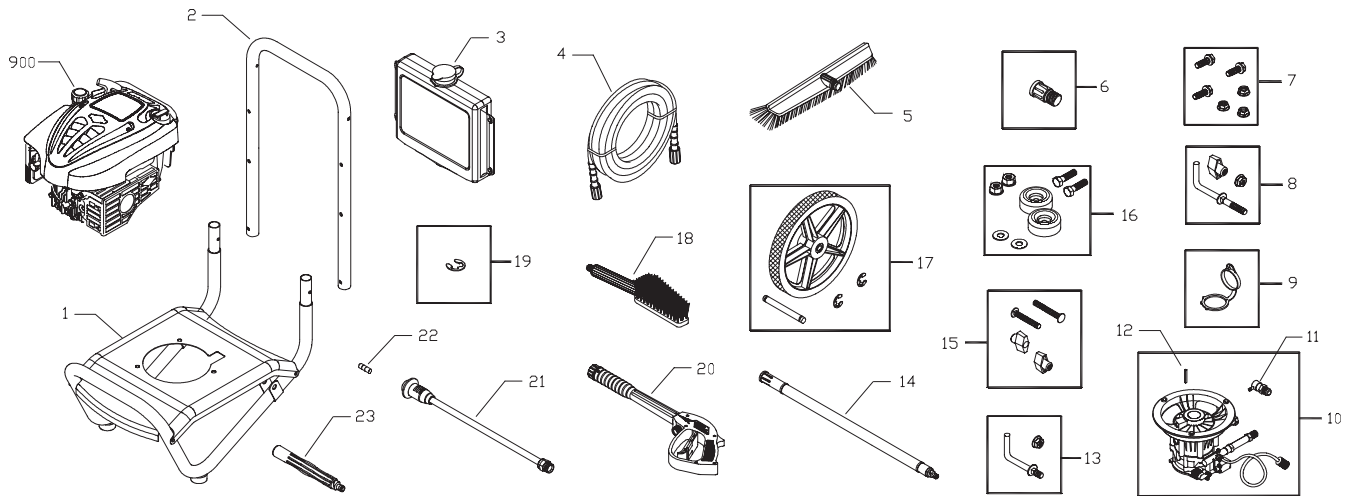

Exploded View and Parts list — Main Unit

Item	Part #	Description
1	201769GS	ASSY, Base
2	B201594GS	HANDLE
3	201828GS	ASSY, Chem Tank w/Clips
	195964GS	Clip
	192980GS	Kit, Fuel Valve
4	196006GS	HOSE
5	95597GS	BRUSH, Broom
6	88935GS	ADAPTER, Brush
7	192645GS	KIT, Pump Mounting Hardware
8	194264GS	KIT, Hook, Handle
9	B3222EGS	CAP, Chem Container
10	199735GS	ASSY, Pump
11	194298GS	VALVE, Thermal Relief
12	23139GS	KEY
13	192309GS	KIT, Hook, Base
14	88934GS	EXTENSION
15	B2203GS	KIT, Handle Connector
16	192310GS	KIT, Vibration Mount
17	196439GS	KIT, Wheel
18	88185GS	BRUSH, Utility
19	192050GS	E-RING
20	193482GS	GUN

Item	Part #	Description
21	198974GS	ASSY, Wand
22	B1236CGS	ORIFICE
23	95598GS	HANDLE, Brush
900	§	ENGINE

Items Not Illustrated:

201635GS	MANUAL, Operator's
BB3061BGS	OIL BOTTLE
87815GS	GOGGLES
195454GS	AXLE
A1040NGS	HOSE, Chemical
194256GS	KIT, Tag Warning

Exploded View and Parts List — Pump

Item	Part #	Description
19	190571GS	CAP, Oil
28	190627GS	MANIFOLD
45	190578GS	PIN
62	190581GS	CAP, 1/8
76	194298GS	THERMAL RELIEF
A	190594GS	KIT, UNLOADER STEM
B	190632GS	KIT, WATER INLET, ALUM
C	190634GS	KIT, OUTLET, ALUM
D	199708GS	KIT, HEAD ALUM
E	193806GS	KIT,CHECK VALVES
F	190592GS	KIT, INLET CHECK
G	190593GS	KIT, CHEMICAL INJECTION

Item	Part #	Description
H	193807GS	KIT, SEAL SET
J	189971GS	KIT, CHEMICAL HOSE
K	193971GS	KIT, PIPE FITTING
L	193972GS	KIT, UNLOADER SEAT

Parts Not Illustrated
B2384GS FILTER, Inlet

NOTE: Item letters A - L are service kits and include all parts shown within the box.