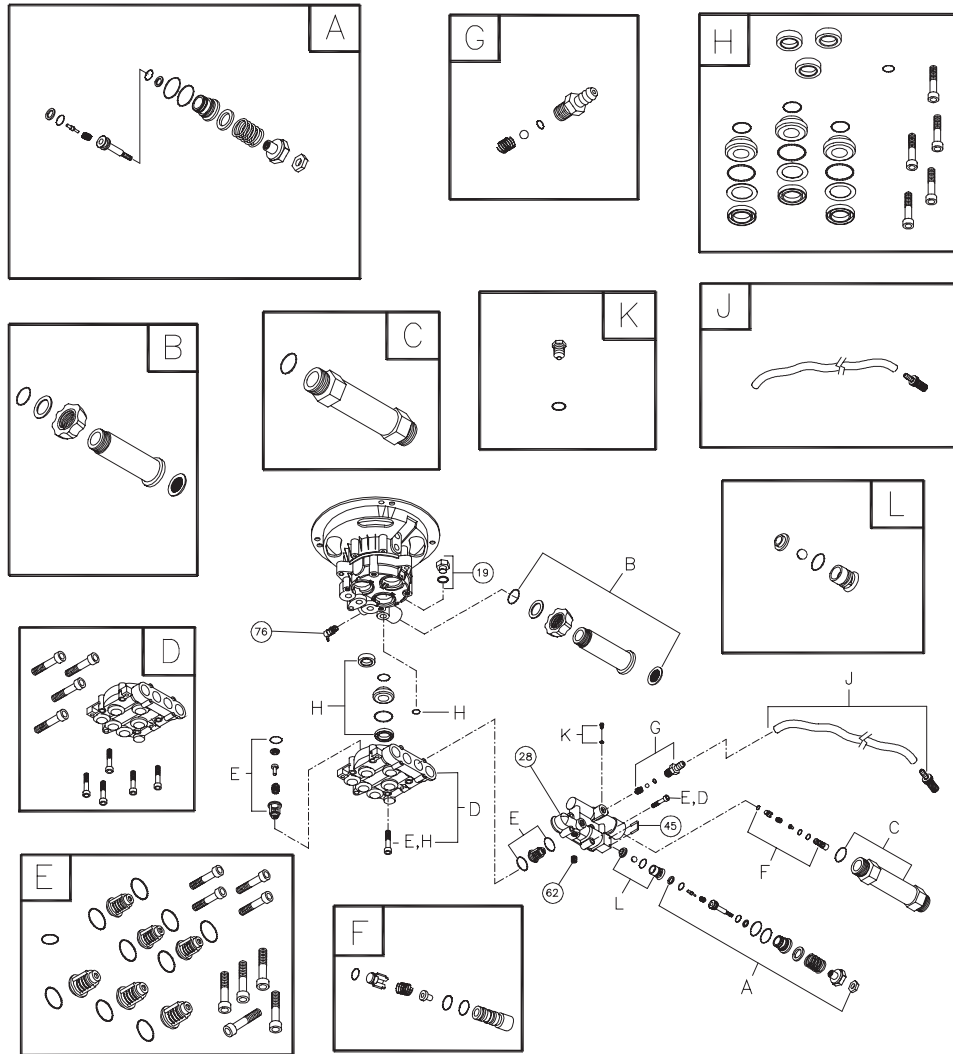

Exploded View and Parts list — Main Unit

Item	Part #	Description
1	201769GS	ASSY, Base
2	B201594GS	HANDLE
3	201828GS	ASSY, Chem Tank w/Clips
	195964GS	Clip
	192980GS	Kit, Fuel Valve
4	196006GS	HOSE
5	95597GS	BRUSH, Broom
6	88935GS	ADAPTER, Brush
7	192645GS	KIT, Pump Mounting Hardware
8	194264GS	KIT, Hook, Handle
9	B3222EGS	CAP, Chem Container
10	199735GS	ASSY, Pump
11	194298GS	VALVE, Thermal Relief
12	23139GS	KEY
13	192309GS	KIT, Hook, Base
14	88934GS	EXTENSION
15	B2203GS	KIT, Handle Connector
16	192310GS	KIT, Vibration Mount
17	196439GS	KIT, Wheel
18	88185GS	BRUSH, Utility
19	192050GS	E-RING
20	193482GS	GUN

Item	Part #	Description
21	198974GS	ASSY, Wand
22	B1236CGS	ORIFICE
23	95598GS	HANDLE, Brush
900	§	ENGINE

Items Not Illustrated:

201635GS	MANUAL, Operator's
BB3061BGS	OIL BOTTLE
87815GS	GOGGLES
195454GS	AXLE
A1040NGS	HOSE, Chemical
194256GS	KIT, Tag Warning

Exploded View and Parts List — Pump

Item	Part #	Description
19	190571GS	CAP, Oil
28	190627GS	MANIFOLD
45	190578GS	PIN
62	190581GS	CAP, 1/8
76	194298GS	THERMAL RELIEF
A	190594GS	KIT, UNLOADER STEM
B	190632GS	KIT, WATER INLET, ALUM
C	190634GS	KIT, OUTLET, ALUM
D	199708GS	KIT, HEAD ALUM
E	193806GS	KIT,CHECK VALVES
F	190592GS	KIT, INLET CHECK
G	190593GS	KIT, CHEMICAL INJECTION

Item	Part #	Description
H	193807GS	KIT, SEAL SET
J	189971GS	KIT, CHEMICAL HOSE
K	193971GS	KIT, PIPE FITTING
L	193972GS	KIT, UNLOADER SEAT

Parts Not Illustrated
B2384GS FILTER, Inlet

NOTE: Item letters A - L are service kits and include all parts shown within the box.