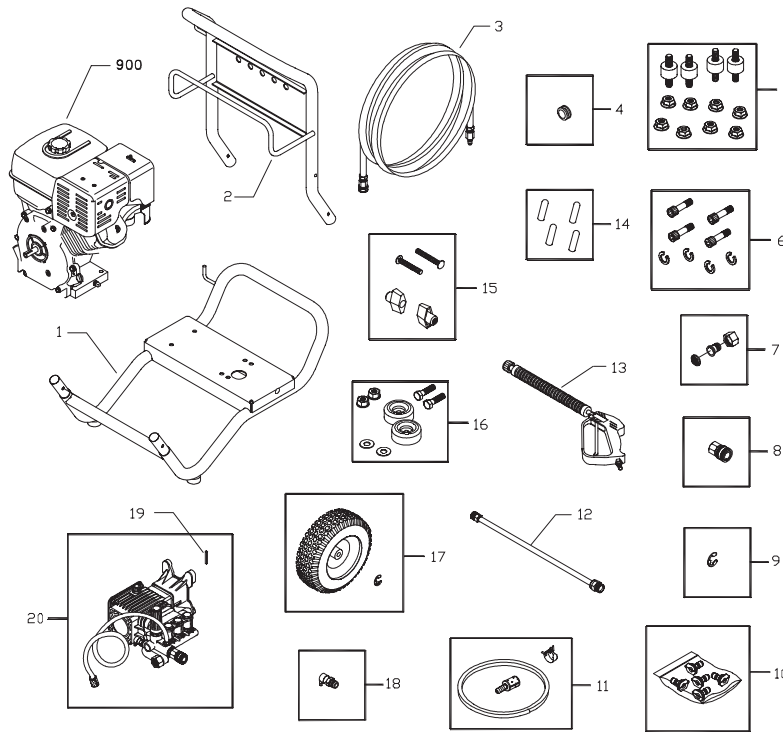

BRIGGS & STRATTON POWER PRODUCTS GROUP, LLC
JEFFERSON, WISCONSIN, U.S.A.

Manual No. 199215A
Revision I (01/31/2006)

EXPLODED VIEW AND PARTS LIST - MAIN UNIT

Item	Part #	Description
1	B194424GS	BASE
2	B196133GS	HANDLE
3	B4805GS	HOSE
4	30809GS	GROMMET
5	195294GS	KIT, Engine Mounting Hardware
6	192132GS	KIT, Pump Mounting Hardware
7	199310GS	KIT, Garden Hose Inlet
8	95458GS	QUICK CONNECT
9	191265GS	E-RING
10	196233GS	KIT, Spray Tips
	195983AGS	Nozzle, QC, Red
	195983BGS	Nozzle, QC, Yellow
	195983CGS	Nozzle, QC, Green
	195983DGS	Nozzle, QC, White
	195851ZZGS	Nozzle, QC, Black
11	192796GS	KIT, Chemical Hose/Filter
12	196315GS	ASSY, Extension, QC
13	B1436BGS	GUN
14	192126GS	VINYL CAP
15	B2203GS	KIT, Handle Fastening

Item	Part #	Description
16	192310GS	KIT, Vibration Mount
17	194411GS	KIT, Wheel
18	194298GS	VALVE, Thermal
19	63281GS	KEY
20	199311GS	ASSY, Pump (see page 3)
900	§	ENGINE

Items Not Illustrated:

191267RGS	AXLE
199215GS	MANUAL, Operator's
BB3061BGS	OIL BOTTLE
199711GS	KIT, Decals, Srv

EXPLODED VIEW AND PARTS LIST - PUMP

Item	Part #	Description
20	198851GS	INJTR, Detergent 3/8NPT
34	198850GS	PLUG
50	198849GS	CAP, Oil Dispstick
66	198297GS	SCREW, M8 x 20
A	198736GS	KIT, UNLOADER
B	198843GS	KIT, VALVES
C	198844GS	KIT, PISTON
D	192914GS	KIT, HOSE TAIL
E	198845GS	KIT, WATER SEALS
F	198848GS	KIT, SUPPORT RING
G	198852GS	KIT, PUMP HEAD HARDWARE
H	198846GS	KIT, OIL SEALS
J	198847GS	KIT, O-RINGS
K	198158GS	KIT, SEAT

Items Not Illustrated:

B2384GS	FILTER, Inlet
194298GS	VALVE, Thermal Relief

Optional Accessories

Part #	Description
6039	PUMP SAVER
186452GS	FILTER, Inlet Bag of 10
6033	OIL BOTTLE, Pump

NOTE: Item letters A - K are service kits and include all parts shown within the box.